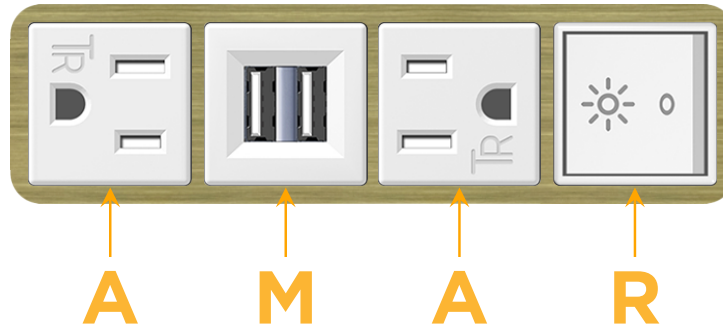

Bezel Finish: **BRASS ANTIQUED (ABS)**

Custom Finishes Available M-POWER-4TW-AMAR-BRAAB

Features:

Module/Port Options:

- A Tamper Resistant AC Receptacle
- E USB-A & USB-C (20W)
- M Double USB-A (Fast Charging Ports - 18W)
- H HDMI
- 6 CAT 6
- 12 RJ 12
- X Switched AC
- Y 3-Way Switch (Low Voltage)
- V USB-C (45W High Speed Charging Port)
- S USB-C (25W High Speed Charging Port)
- R Switched AC (Rocker Switch)
- D Dimmer Switch

Plug:

- Supplied with Low Profile Flat 45° Angle 120 VAC Plug
- Optional Standard Straight 120 VAC Plug
- Optional Straight 120 VAC Pass-through Plug

- CLEAN, COMPACT DESIGN
- STREAMLINED
- LOW PROFILE
- SIDE-EXITING CORDS
- PLUG & PLAY
- 6' AC CORD & PLUG (FLAT PLUG STANDARD)
- CUSTOMIZABLE CONFIGURATIONS AND FINISHES
- UL LISTED FOR MOUNTING IN FURNITURE
- 15A

M-POWER-4T

AC POWER & DATA CONNECTIVITY SOLUTION

M-POWER-4TW-AMAR-BRAAB

Specs:

Modules/Ports:

- A** Tamper Resistant AC Receptacle
- M** Double USB-A (Fast Charging Ports - 18W)
- R** Switched AC (Rocker Switch)