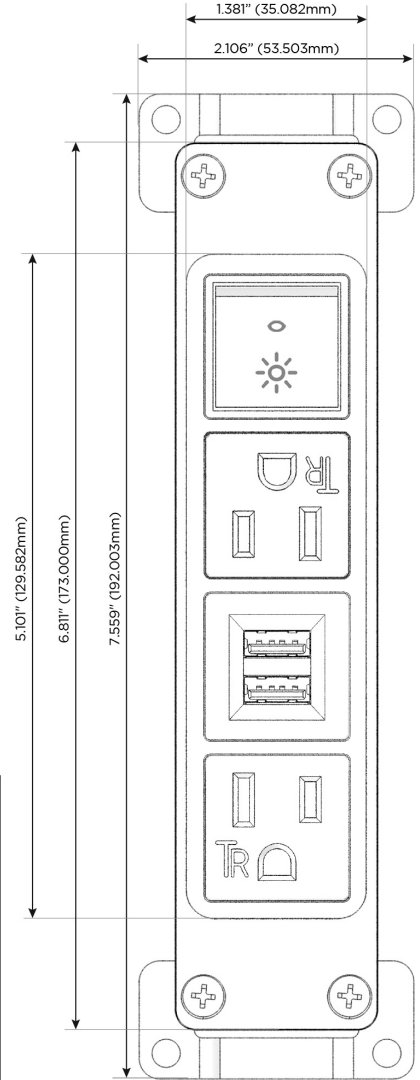

M-POWER-4T

AC POWER & DATA CONNECTIVITY SOLUTION

M-POWER-4TW-AMAR-BRAAB

Specs:

Modules/Ports:

- **A** Tamper Resistant AC Receptacle
- **M** Double USB-A (Fast Charging Ports - 18W)
- **R** Switched AC (Rocker Switch)

A M R

TOP

Distributed by

Mormax Company, Inc.

8 Westchester Plaza

Elmsford, NY 10523

914-699-0101

sales@mormax.com

mormax.com