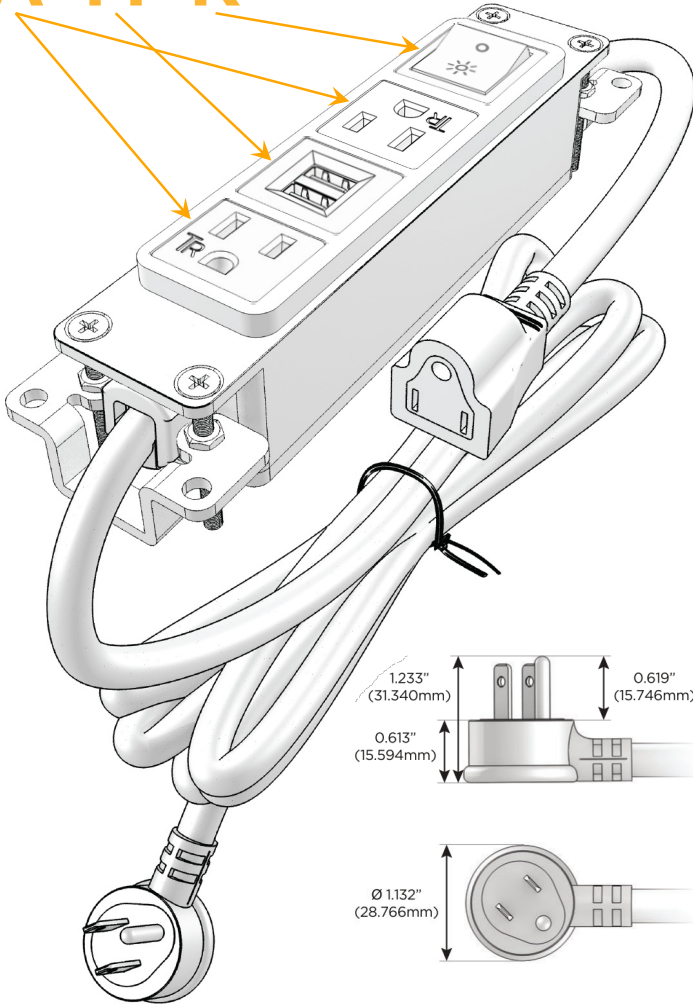

M-POWER-4T

AC POWER & DATA CONNECTIVITY SOLUTION

M-POWER-4TW-AMAR-BRAAB

Specs:

Modules/Ports:

- **A** Tamper Resistant AC Receptacle
- **M** Double USB-A (Fast Charging Ports - 18W)
- **R** Switched AC (Rocker Switch)

A M R