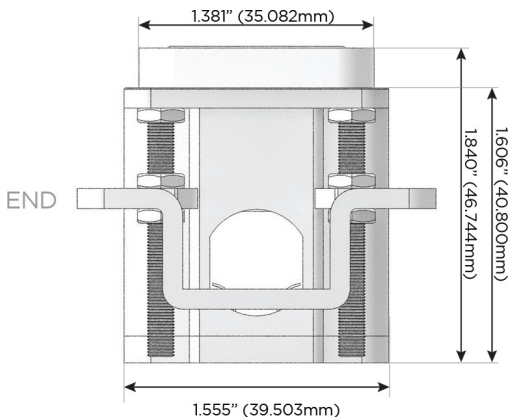

Bezel Finish: **WHITE (STEEL)**

Custom Finishes Available M-POWER-4TW-AMAH-WB

Features:

Module/Port Options:

- A** Tamper Resistant AC Receptacle
- E** USB-A & USB-C (20W)
- M** Double USB-A (Fast Charging Ports - 18W)
- H** HDMI
- 6** CAT 6
- 12** RJ 12
- X** Switched AC
- Y** 3-Way Switch (Low Voltage)
- V** USB-C (45W High Speed Charging Port)
- S** USB-C (25W High Speed Charging Port)
- R** Switched AC (Rocker Switch)
- D** Dimmer Switch

Plug:

Supplied with Low Profile Flat 45° Angle 120 VAC Plug

Optional Standard Straight 120 VAC Plug

Optional Straight 120 VAC Pass-through Plug

- CLEAN, COMPACT DESIGN
- STREAMLINED
- LOW PROFILE
- SIDE-EXITING CORDS
- PLUG & PLAY
- 6' AC CORD & PLUG (FLAT PLUG STANDARD)
- CUSTOMIZABLE CONFIGURATIONS AND FINISHES
- UL LISTED FOR MOUNTING IN FURNITURE
- 15A

M-POWER-4T

AC POWER & DATA CONNECTIVITY SOLUTION

M-POWER-4TW-AMAH-WB

Specs:

Modules/Ports:

- A** Tamper Resistant AC Receptacle
- M** Double USB-A (Fast Charging Ports - 18W)
- H** HDMI

A M H

Distributed by