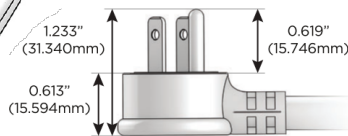

Plug:

Supplied with Low Profile Flat 45° Angle 120 VAC Plug

Optional Standard Straight 120 VAC Plug

Optional Straight 120 VAC Pass-through Plug

- CLEAN, COMPACT DESIGN
- STREAMLINED
- LOW PROFILE
- SIDE-EXITING CORDS
- PLUG & PLAY
- 6' AC CORD & PLUG (FLAT PLUG STANDARD)
- CUSTOMIZABLE CONFIGURATIONS AND FINISHES
- UL LISTED FOR MOUNTING IN FURNITURE
- 15A

M-POWER-4T

AC POWER & DATA CONNECTIVITY SOLUTION

M-POWER-4TW-AMAH-WB

Specs:

Modules/Ports:

- A** Tamper Resistant AC Receptacle
- M** Double USB-A (Fast Charging Ports - 18W)
- H** HDMI

A M H

Distributed by