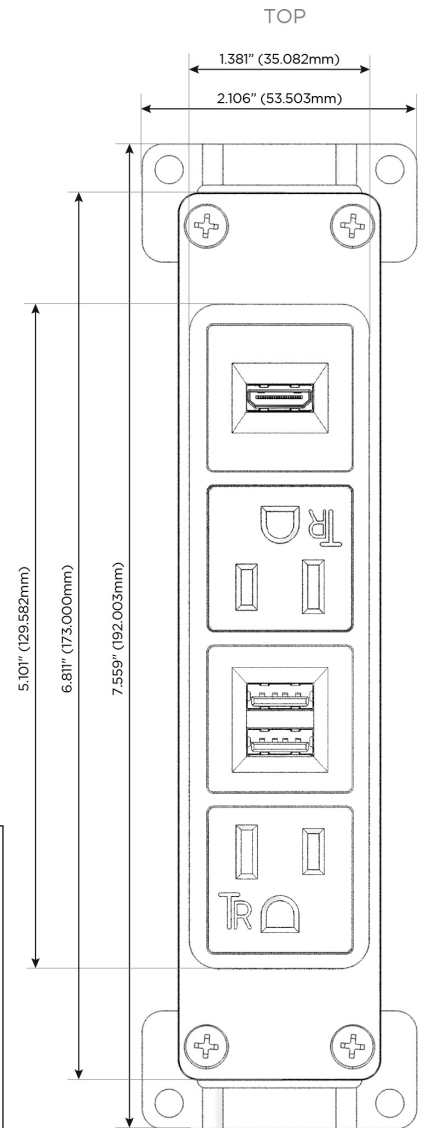

Bezel Finish: **WHITE (STEEL)**

Custom Finishes Available M-POWER-4TW-AMAH-WB

Features:

Module/Port Options:

- A** Tamper Resistant AC Receptacle
- E** USB-A & USB-C (20W)
- M** Double USB-A (Fast Charging Ports - 18W)
- H** HDMI
- 6** CAT 6
- 12** RJ 12
- X** Switched AC
- Y** 3-Way Switch (Low Voltage)
- V** USB-C (45W High Speed Charging Port)
- S** USB-C (25W High Speed Charging Port)
- R** Switched AC (Rocker Switch)
- D** Dimmer Switch

Plug:

Supplied with Low Profile Flat 45° Angle 120 VAC Plug

Optional Standard Straight 120 VAC Plug

Optional Straight 120 VAC Pass-through Plug

- CLEAN, COMPACT DESIGN
- STREAMLINED
- LOW PROFILE
- SIDE-EXITING CORDS
- PLUG & PLAY
- 6' AC CORD & PLUG (FLAT PLUG STANDARD)
- CUSTOMIZABLE CONFIGURATIONS AND FINISHES
- UL LISTED FOR MOUNTING IN FURNITURE
- 15A

M-POWER-4T

AC POWER & DATA CONNECTIVITY SOLUTION

M-POWER-4TW-AMAH-WB

Specs:

Modules/Ports:

- A** Tamper Resistant AC Receptacle
- M** Double USB-A (Fast Charging Ports - 18W)
- H** HDMI

A M H

Distributed by