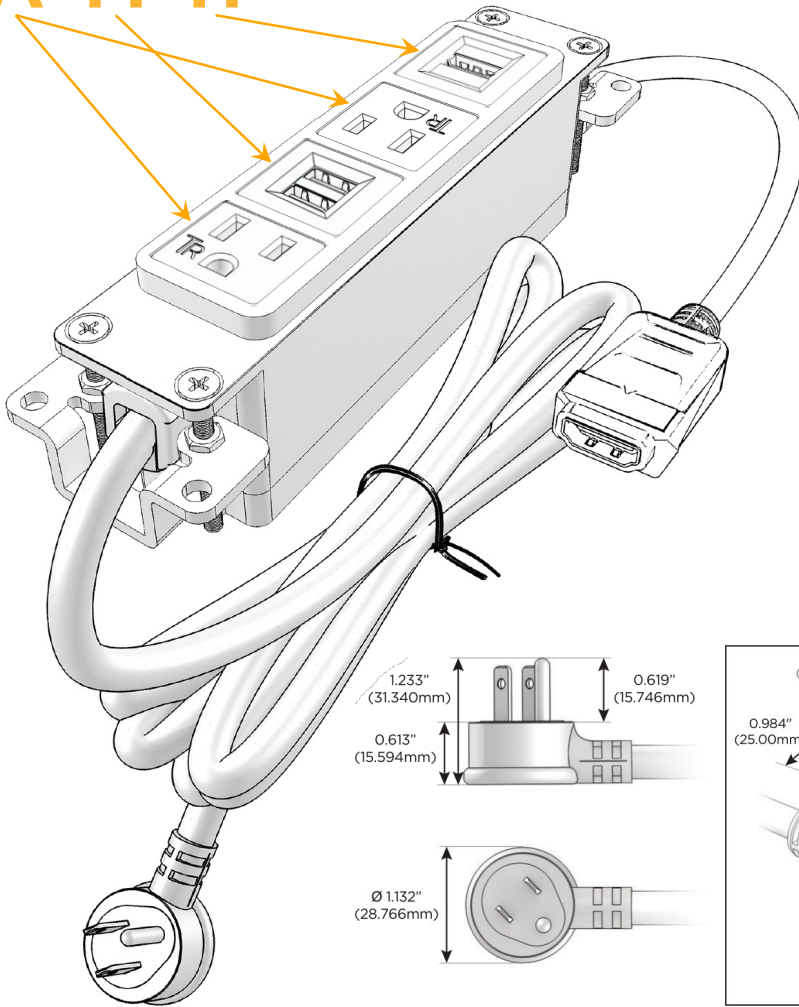

Bezel Finish: **WHITE (STEEL)**

Custom Finishes Available M-POWER-4TW-AMAH-WB

Features:

Module/Port Options:

- A** Tamper Resistant AC Receptacle
- E** USB-A & USB-C (20W)
- M** Double USB-A (Fast Charging Ports - 18W)
- H** HDMI
- 6** CAT 6
- 12** RJ 12
- X** Switched AC
- Y** 3-Way Switch (Low Voltage)
- V** USB-C (45W High Speed Charging Port)
- S** USB-C (25W High Speed Charging Port)
- R** Switched AC (Rocker Switch)
- D** Dimmer Switch

Plug:

Supplied with Low Profile Flat 45° Angle 120 VAC Plug

Optional Standard Straight 120 VAC Plug

Optional Straight 120 VAC Pass-through Plug

- CLEAN, COMPACT DESIGN
- STREAMLINED
- LOW PROFILE
- SIDE-EXITING CORDS
- PLUG & PLAY
- 6' AC CORD & PLUG (FLAT PLUG STANDARD)
- CUSTOMIZABLE CONFIGURATIONS AND FINISHES
- UL LISTED FOR MOUNTING IN FURNITURE
- 15A

M-POWER-4T

AC POWER & DATA CONNECTIVITY SOLUTION

M-POWER-4TW-AMAH-WB

Specs:

Modules/Ports:

- A** Tamper Resistant AC Receptacle
- M** Double USB-A (Fast Charging Ports - 18W)
- H** HDMI

A M H

Distributed by