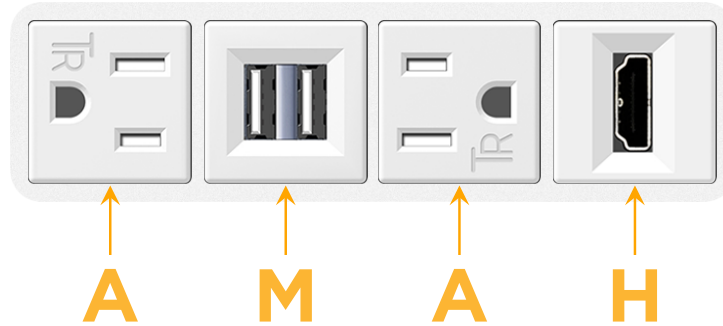

Bezel Finish: **WHITE (STEEL)**

Custom Finishes Available M-POWER-4TW-AMAH-WB

Features:

Module/Port Options:

- A** Tamper Resistant AC Receptacle
- E** USB-A & USB-C (20W)
- M** Double USB-A (Fast Charging Ports - 18W)
- H** HDMI
- 6** CAT 6
- 12** RJ 12
- X** Switched AC
- Y** 3-Way Switch (Low Voltage)
- V** USB-C (45W High Speed Charging Port)
- S** USB-C (25W High Speed Charging Port)
- R** Switched AC (Rocker Switch)
- D** Dimmer Switch

Plug:

Supplied with Low Profile Flat 45° Angle 120 VAC Plug

Optional Standard Straight 120 VAC Plug

Optional Straight 120 VAC Pass-through Plug

- CLEAN, COMPACT DESIGN
- STREAMLINED
- LOW PROFILE
- SIDE-EXITING CORDS
- PLUG & PLAY
- 6' AC CORD & PLUG (FLAT PLUG STANDARD)
- CUSTOMIZABLE CONFIGURATIONS AND FINISHES
- UL LISTED FOR MOUNTING IN FURNITURE
- 15A

M-POWER-4T

AC POWER & DATA CONNECTIVITY SOLUTION

M-POWER-4TW-AMAH-WB

Specs:

Modules/Ports:

- A** Tamper Resistant AC Receptacle
- M** Double USB-A (Fast Charging Ports - 18W)
- H** HDMI

A M H

Distributed by