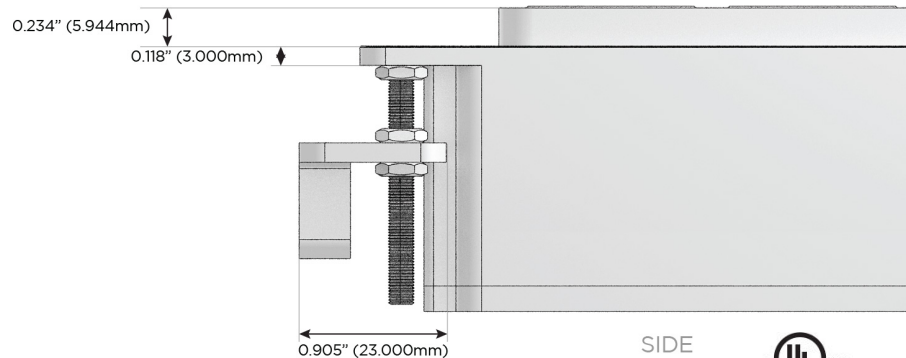

M-POWER-4T

AC POWER & DATA CONNECTIVITY SOLUTION

M-POWER-4TW-AMAH-WB

Specs:

Modules/Ports:

- A** Tamper Resistant AC Receptacle
- M** Double USB-A (Fast Charging Ports - 18W)
- H** HDMI

A M H

Distributed by