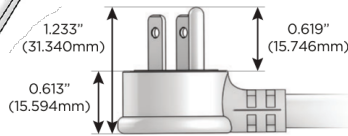

M-POWER-4T

AC POWER & DATA CONNECTIVITY SOLUTION

M-POWER-4TW-AMAH-WAB

Specs:

Modules/Ports:

- A** Tamper Resistant AC Receptacle
- M** Double USB-A (Fast Charging Ports - 18W)
- H** HDMI

A M H

Distributed by