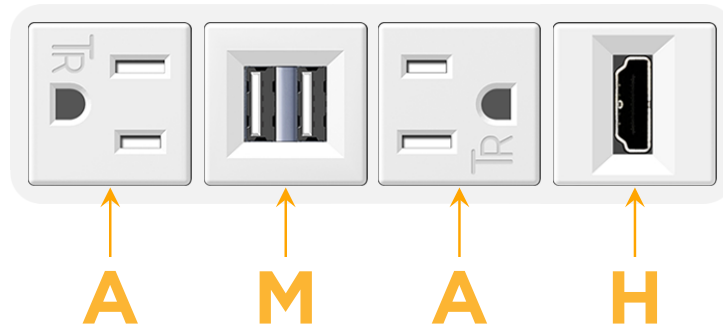

Bezel Finish: **WHITE (ABS)**

Custom Finishes Available M-POWER-4TW-AMAH-WAB

Features:

Module/Port Options:

- A** Tamper Resistant AC Receptacle
- E** USB-A & USB-C (20W)
- M** Double USB-A (Fast Charging Ports - 18W)
- H** HDMI
- 6** CAT 6
- 12** RJ 12
- X** Switched AC
- Y** 3-Way Switch (Low Voltage)
- V** USB-C (45W High Speed Charging Port)
- S** USB-C (25W High Speed Charging Port)
- R** Switched AC (Rocker Switch)
- D** Dimmer Switch

Plug:

Supplied with Low Profile Flat 45° Angle 120 VAC Plug

Optional Standard Straight 120 VAC Plug

Optional Straight 120 VAC Pass-through Plug

- CLEAN, COMPACT DESIGN
- STREAMLINED
- LOW PROFILE
- SIDE-EXITING CORDS
- PLUG & PLAY
- 6' AC CORD & PLUG (FLAT PLUG STANDARD)
- CUSTOMIZABLE CONFIGURATIONS AND FINISHES
- UL LISTED FOR MOUNTING IN FURNITURE
- 15A

M-POWER-4T

AC POWER & DATA CONNECTIVITY SOLUTION

M-POWER-4TW-AMAH-WAB

Specs:

Modules/Ports:

- A** Tamper Resistant AC Receptacle
- M** Double USB-A (Fast Charging Ports - 18W)
- H** HDMI

A M H

Distributed by