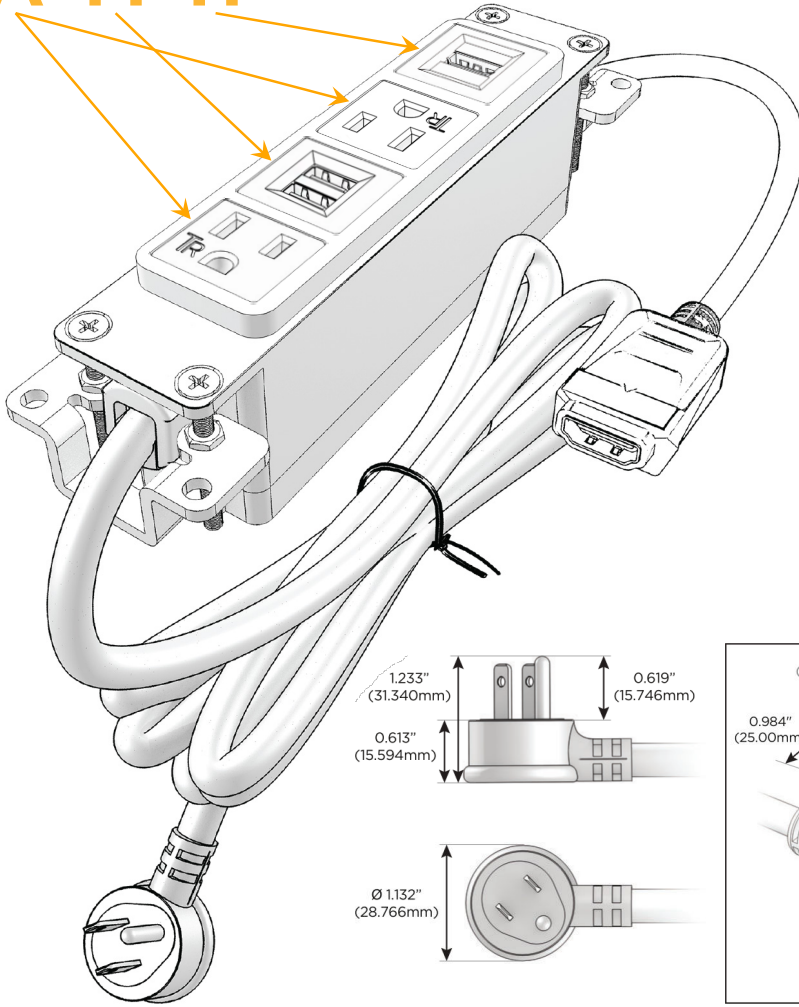

Bezel Finish: **WHITE (ABS)**

Custom Finishes Available M-POWER-4TW-AMAH-WAB

Features:

Module/Port Options:

- A** Tamper Resistant AC Receptacle
- E** USB-A & USB-C (20W)
- M** Double USB-A (Fast Charging Ports - 18W)
- H** HDMI
- 6** CAT 6
- 12** RJ 12
- X** Switched AC
- Y** 3-Way Switch (Low Voltage)
- V** USB-C (45W High Speed Charging Port)
- S** USB-C (25W High Speed Charging Port)
- R** Switched AC (Rocker Switch)
- D** Dimmer Switch

Plug:

Supplied with Low Profile Flat 45° Angle 120 VAC Plug

Optional Standard Straight 120 VAC Plug

Optional Straight 120 VAC Pass-through Plug

- CLEAN, COMPACT DESIGN
- STREAMLINED
- LOW PROFILE
- SIDE-EXITING CORDS
- PLUG & PLAY
- 6' AC CORD & PLUG (FLAT PLUG STANDARD)
- CUSTOMIZABLE CONFIGURATIONS AND FINISHES
- UL LISTED FOR MOUNTING IN FURNITURE
- 15A

M-POWER-4T

AC POWER & DATA CONNECTIVITY SOLUTION

M-POWER-4TW-AMAH-WAB

Specs:

Modules/Ports:

- A** Tamper Resistant AC Receptacle
- M** Double USB-A (Fast Charging Ports - 18W)
- H** HDMI

A M H

Distributed by