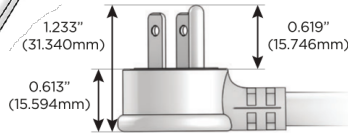

M-POWER-4T

AC POWER & DATA CONNECTIVITY SOLUTION

M-POWER-4TW-AMAH-SS8B

Specs:

Modules/Ports:

- A** Tamper Resistant AC Receptacle
- M** Double USB-A (Fast Charging Ports - 18W)
- H** HDMI

A M H

Distributed by