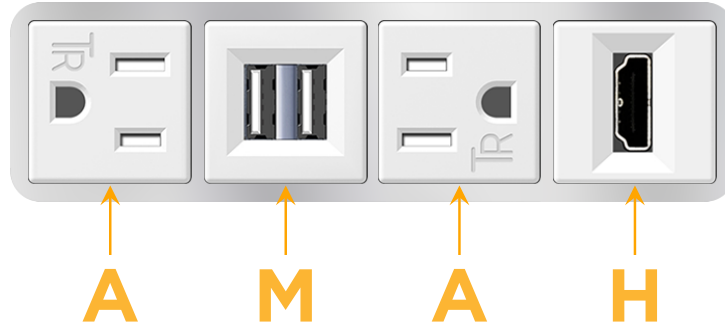

Bezel Finish: **STAINLESS STEEL MIRROR FINISH**

Custom Finishes Available M-POWER-4TW-AMAH-SS8B

Features:

Module/Port Options:

- A** Tamper Resistant AC Receptacle
- E** USB-A & USB-C (20W)
- M** Double USB-A (Fast Charging Ports - 18W)
- H** HDMI
- 6** CAT 6
- 12** RJ 12
- X** Switched AC
- Y** 3-Way Switch (Low Voltage)
- V** USB-C (45W High Speed Charging Port)
- S** USB-C (25W High Speed Charging Port)
- R** Switched AC (Rocker Switch)
- D** Dimmer Switch

Plug:

Supplied with Low Profile Flat 45° Angle 120 VAC Plug

Optional Standard Straight 120 VAC Plug

Optional Straight 120 VAC Pass-through Plug

- CLEAN, COMPACT DESIGN
- STREAMLINED
- LOW PROFILE
- SIDE-EXITING CORDS
- PLUG & PLAY
- 6' AC CORD & PLUG (FLAT PLUG STANDARD)
- CUSTOMIZABLE CONFIGURATIONS AND FINISHES
- UL LISTED FOR MOUNTING IN FURNITURE
- 15A

M-POWER-4T

AC POWER & DATA CONNECTIVITY SOLUTION

M-POWER-4TW-AMAH-SS8B

Specs:

Modules/Ports:

- A** Tamper Resistant AC Receptacle
- M** Double USB-A (Fast Charging Ports - 18W)
- H** HDMI

A M H

Distributed by