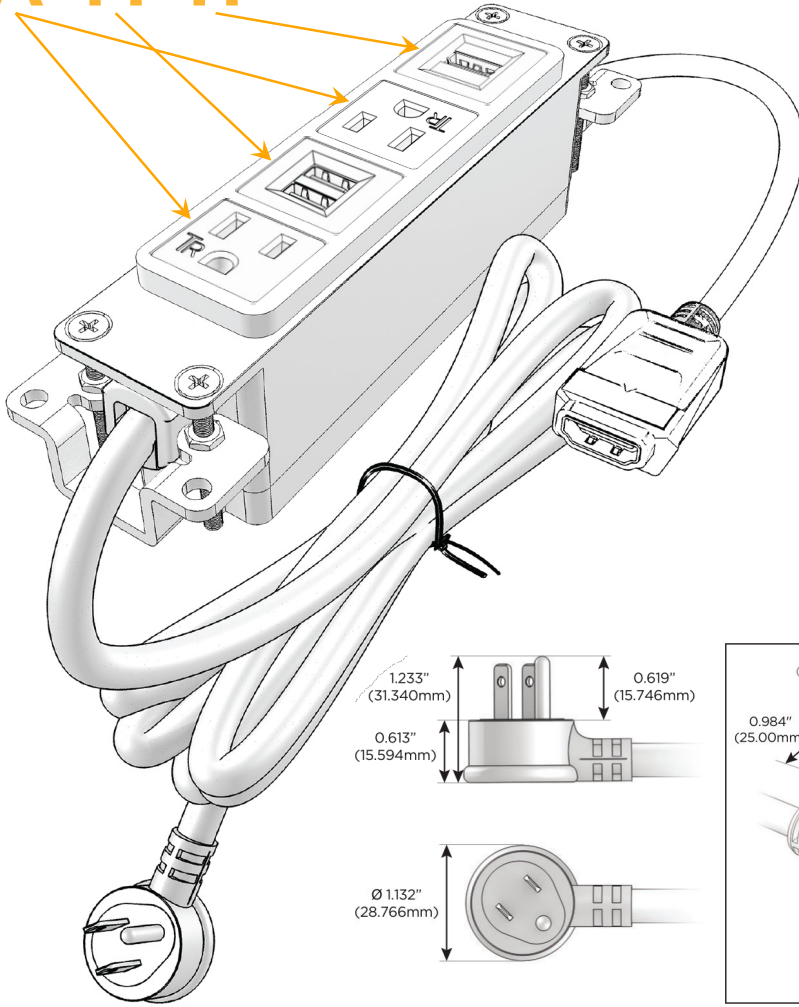

Bezel Finish: **STAINLESS STEEL MIRROR FINISH**

Custom Finishes Available M-POWER-4TW-AMAH-SS8B

Features:

Module/Port Options:

- A** Tamper Resistant AC Receptacle
- E** USB-A & USB-C (20W)
- M** Double USB-A (Fast Charging Ports - 18W)
- H** HDMI
- 6** CAT 6
- 12** RJ 12
- X** Switched AC
- Y** 3-Way Switch (Low Voltage)
- V** USB-C (45W High Speed Charging Port)
- S** USB-C (25W High Speed Charging Port)
- R** Switched AC (Rocker Switch)
- D** Dimmer Switch

Plug:

Supplied with Low Profile Flat 45° Angle 120 VAC Plug

Optional Standard Straight 120 VAC Plug

Optional Straight 120 VAC Pass-through Plug

- CLEAN, COMPACT DESIGN
- STREAMLINED
- LOW PROFILE
- SIDE-EXITING CORDS
- PLUG & PLAY
- 6' AC CORD & PLUG (FLAT PLUG STANDARD)
- CUSTOMIZABLE CONFIGURATIONS AND FINISHES
- UL LISTED FOR MOUNTING IN FURNITURE
- 15A

M-POWER-4T

AC POWER & DATA CONNECTIVITY SOLUTION

M-POWER-4TW-AMAH-SS8B

Specs:

Modules/Ports:

- A** Tamper Resistant AC Receptacle
- M** Double USB-A (Fast Charging Ports - 18W)
- H** HDMI

A M H

Distributed by