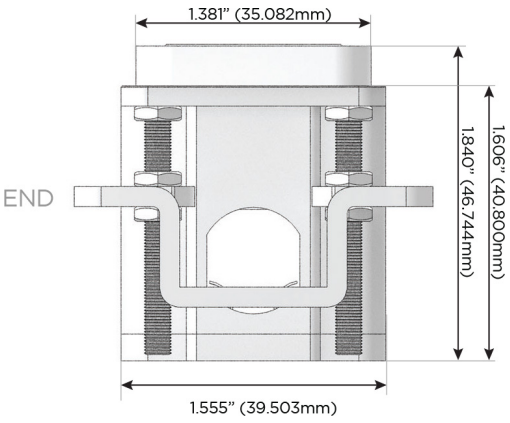

Plug:

Supplied with Low Profile Flat 45° Angle 120 VAC Plug

Optional Standard Straight 120 VAC Plug

Optional Straight 120 VAC Pass-through Plug

- CLEAN, COMPACT DESIGN
- STREAMLINED
- LOW PROFILE
- SIDE-EXITING CORDS
- PLUG & PLAY
- 6' AC CORD & PLUG (FLAT PLUG STANDARD)
- CUSTOMIZABLE CONFIGURATIONS AND FINISHES
- UL LISTED FOR MOUNTING IN FURNITURE
- 15A

M-POWER-4T

AC POWER & DATA CONNECTIVITY SOLUTION

M-POWER-4TW-AMAH-SS4B

Specs:

Modules/Ports:

- A** Tamper Resistant AC Receptacle
- M** Double USB-A (Fast Charging Ports - 18W)
- H** HDMI

A M H

Distributed by