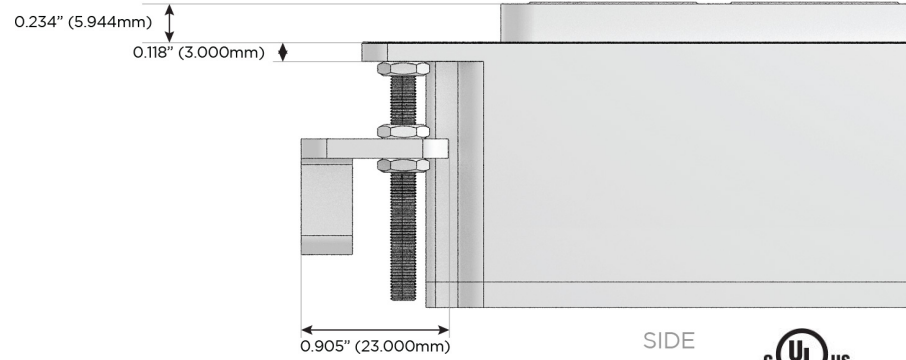

M-POWER-4T

AC POWER & DATA CONNECTIVITY SOLUTION

M-POWER-4TW-AMAH-SS4B

Specs:

Modules/Ports:

- A** Tamper Resistant AC Receptacle
- M** Double USB-A (Fast Charging Ports - 18W)
- H** HDMI

A M H

Distributed by