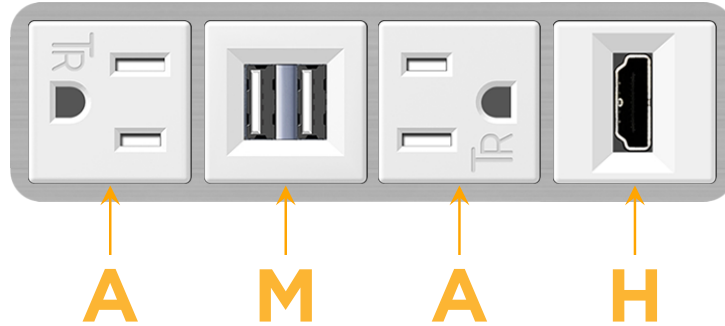

Bezel Finish: **STAINLESS STEEL BRUSHED**

Custom Finishes Available M-POWER-4TW-AMAH-SS4B

Features:

Module/Port Options:

- A** Tamper Resistant AC Receptacle
- E** USB-A & USB-C (20W)
- M** Double USB-A (Fast Charging Ports - 18W)
- H** HDMI
- 6** CAT 6
- 12** RJ 12
- X** Switched AC
- Y** 3-Way Switch (Low Voltage)
- V** USB-C (45W High Speed Charging Port)
- S** USB-C (25W High Speed Charging Port)
- R** Switched AC (Rocker Switch)
- D** Dimmer Switch

Plug:

Supplied with Low Profile Flat 45° Angle 120 VAC Plug

Optional Standard Straight 120 VAC Plug

Optional Straight 120 VAC Pass-through Plug

- CLEAN, COMPACT DESIGN
- STREAMLINED
- LOW PROFILE
- SIDE-EXITING CORDS
- PLUG & PLAY
- 6' AC CORD & PLUG (FLAT PLUG STANDARD)
- CUSTOMIZABLE CONFIGURATIONS AND FINISHES
- UL LISTED FOR MOUNTING IN FURNITURE
- 15A

M-POWER-4T

AC POWER & DATA CONNECTIVITY SOLUTION

M-POWER-4TW-AMAH-SS4B

Specs:

Modules/Ports:

- A** Tamper Resistant AC Receptacle
- M** Double USB-A (Fast Charging Ports - 18W)
- H** HDMI

A M H

Distributed by