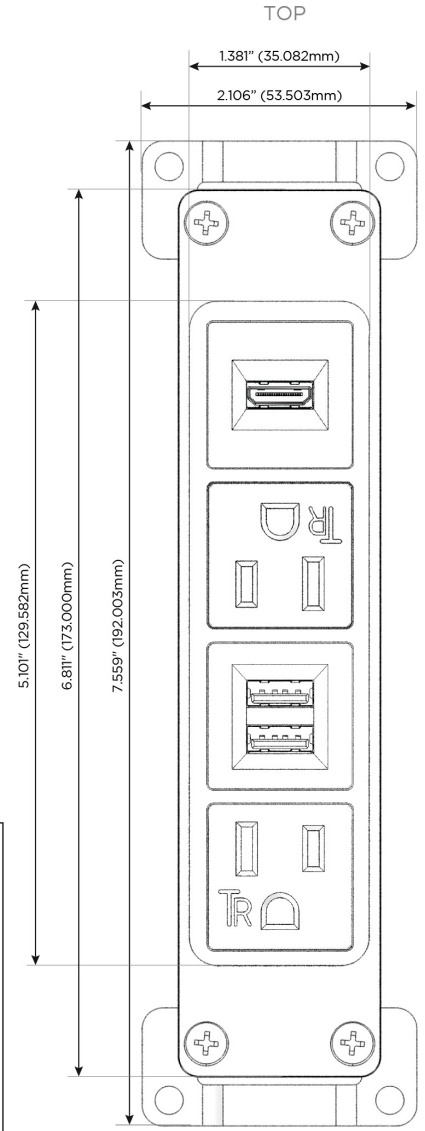

Bezel Finish: **STAINLESS STEEL BRUSHED**

Custom Finishes Available M-POWER-4TW-AMAH-SS4B

Features:

Module/Port Options:

- A** Tamper Resistant AC Receptacle
- E** USB-A & USB-C (20W)
- M** Double USB-A (Fast Charging Ports - 18W)
- H** HDMI
- 6** CAT 6
- 12** RJ 12
- X** Switched AC
- Y** 3-Way Switch (Low Voltage)
- V** USB-C (45W High Speed Charging Port)
- S** USB-C (25W High Speed Charging Port)
- R** Switched AC (Rocker Switch)
- D** Dimmer Switch

Plug:

Supplied with Low Profile Flat 45° Angle 120 VAC Plug

Optional Standard Straight 120 VAC Plug

Optional Straight 120 VAC Pass-through Plug

- CLEAN, COMPACT DESIGN
- STREAMLINED
- LOW PROFILE
- SIDE-EXITING CORDS
- PLUG & PLAY
- 6' AC CORD & PLUG (FLAT PLUG STANDARD)
- CUSTOMIZABLE CONFIGURATIONS AND FINISHES
- UL LISTED FOR MOUNTING IN FURNITURE
- 15A

M-POWER-4T

AC POWER & DATA CONNECTIVITY SOLUTION

M-POWER-4TW-AMAH-SS4B

Specs:

Modules/Ports:

- A** Tamper Resistant AC Receptacle
- M** Double USB-A (Fast Charging Ports - 18W)
- H** HDMI

A M H

Distributed by