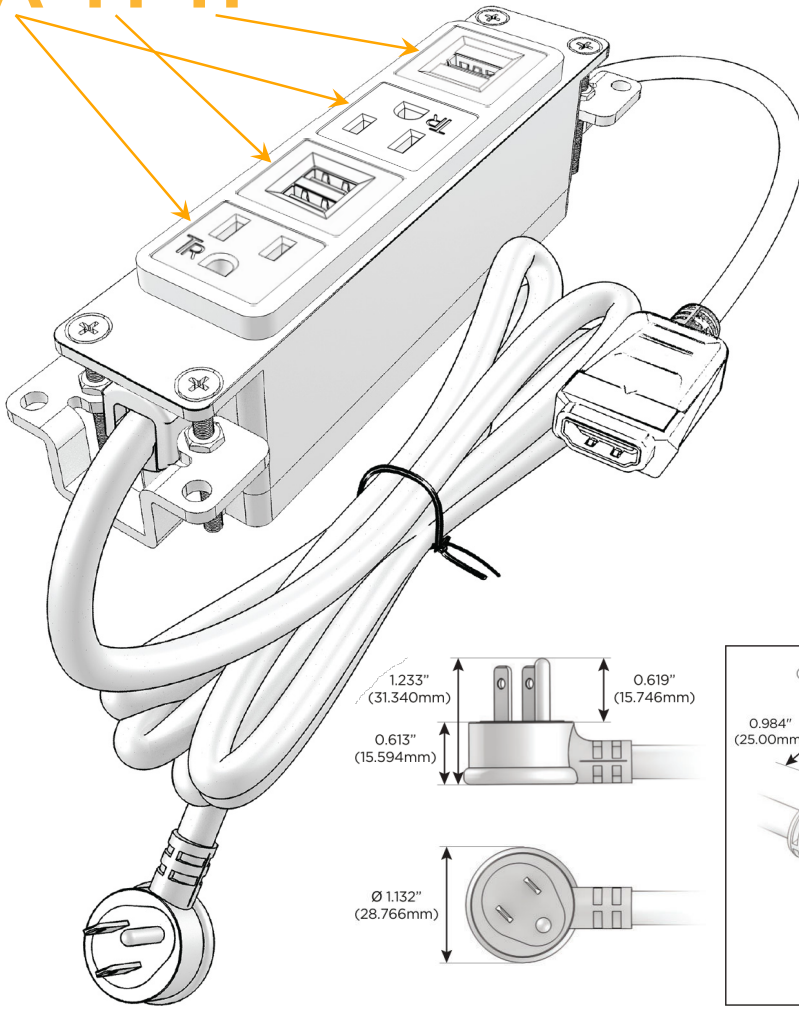

Bezel Finish: **STAINLESS STEEL BRUSHED**

Custom Finishes Available M-POWER-4TW-AMAH-SS4B

Features:

Module/Port Options:

- A** Tamper Resistant AC Receptacle
- E** USB-A & USB-C (20W)
- M** Double USB-A (Fast Charging Ports - 18W)
- H** HDMI
- 6** CAT 6
- 12** RJ 12
- X** Switched AC
- Y** 3-Way Switch (Low Voltage)
- V** USB-C (45W High Speed Charging Port)
- S** USB-C (25W High Speed Charging Port)
- R** Switched AC (Rocker Switch)
- D** Dimmer Switch

Plug:

Supplied with Low Profile Flat 45° Angle 120 VAC Plug

Optional Standard Straight 120 VAC Plug

Optional Straight 120 VAC Pass-through Plug

- CLEAN, COMPACT DESIGN
- STREAMLINED
- LOW PROFILE
- SIDE-EXITING CORDS
- PLUG & PLAY
- 6' AC CORD & PLUG (FLAT PLUG STANDARD)
- CUSTOMIZABLE CONFIGURATIONS AND FINISHES
- UL LISTED FOR MOUNTING IN FURNITURE
- 15A

M-POWER-4T

AC POWER & DATA CONNECTIVITY SOLUTION

M-POWER-4TW-AMAH-SS4B

Specs:

Modules/Ports:

- A** Tamper Resistant AC Receptacle
- M** Double USB-A (Fast Charging Ports - 18W)
- H** HDMI

A M H

Distributed by