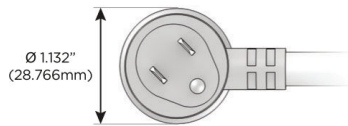

Plug:

Supplied with Low Profile Flat 45° Angle 120 VAC Plug

Optional Standard Straight 120 VAC Plug

Optional Straight 120 VAC Pass-through Plug

- CLEAN, COMPACT DESIGN
- STREAMLINED
- LOW PROFILE
- SIDE-EXITING CORDS
- PLUG & PLAY
- 6' AC CORD & PLUG (FLAT PLUG STANDARD)
- CUSTOMIZABLE CONFIGURATIONS AND FINISHES
- UL LISTED FOR MOUNTING IN FURNITURE
- 15A

M-POWER-4T

AC POWER & DATA CONNECTIVITY SOLUTION

M-POWER-4TW-AMAH-SS4AB

Specs:

Modules/Ports:

- A** Tamper Resistant AC Receptacle
- M** Double USB-A (Fast Charging Ports - 18W)
- H** HDMI

A M H

Distributed by