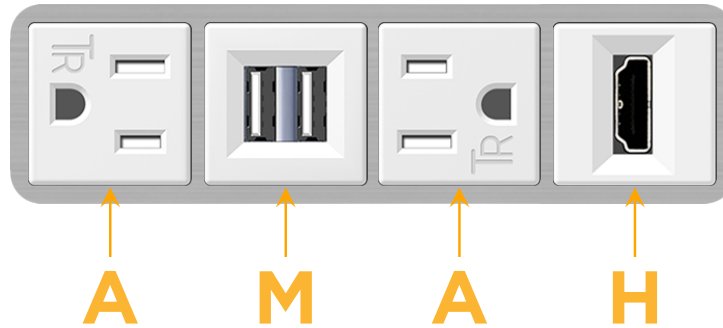

Bezel Finish: **BRUSHED STAINLESS (ABS)**

Custom Finishes Available M-POWER-4TW-AMAH-SS4AB

Features:

Module/Port Options:

- A** Tamper Resistant AC Receptacle
- E** USB-A & USB-C (20W)
- M** Double USB-A (Fast Charging Ports - 18W)
- H** HDMI
- 6** CAT 6
- 12** RJ 12
- X** Switched AC
- Y** 3-Way Switch (Low Voltage)
- V** USB-C (45W High Speed Charging Port)
- S** USB-C (25W High Speed Charging Port)
- R** Switched AC (Rocker Switch)
- D** Dimmer Switch

Plug:

Supplied with Low Profile Flat 45° Angle 120 VAC Plug

Optional Standard Straight 120 VAC Plug

Optional Straight 120 VAC Pass-through Plug

- CLEAN, COMPACT DESIGN
- STREAMLINED
- LOW PROFILE
- SIDE-EXITING CORDS
- PLUG & PLAY
- 6' AC CORD & PLUG (FLAT PLUG STANDARD)
- CUSTOMIZABLE CONFIGURATIONS AND FINISHES
- UL LISTED FOR MOUNTING IN FURNITURE
- 15A

M-POWER-4T

AC POWER & DATA CONNECTIVITY SOLUTION

M-POWER-4TW-AMAH-SS4AB

Specs:

Modules/Ports:

- A** Tamper Resistant AC Receptacle
- M** Double USB-A (Fast Charging Ports - 18W)
- H** HDMI

A M H

Distributed by