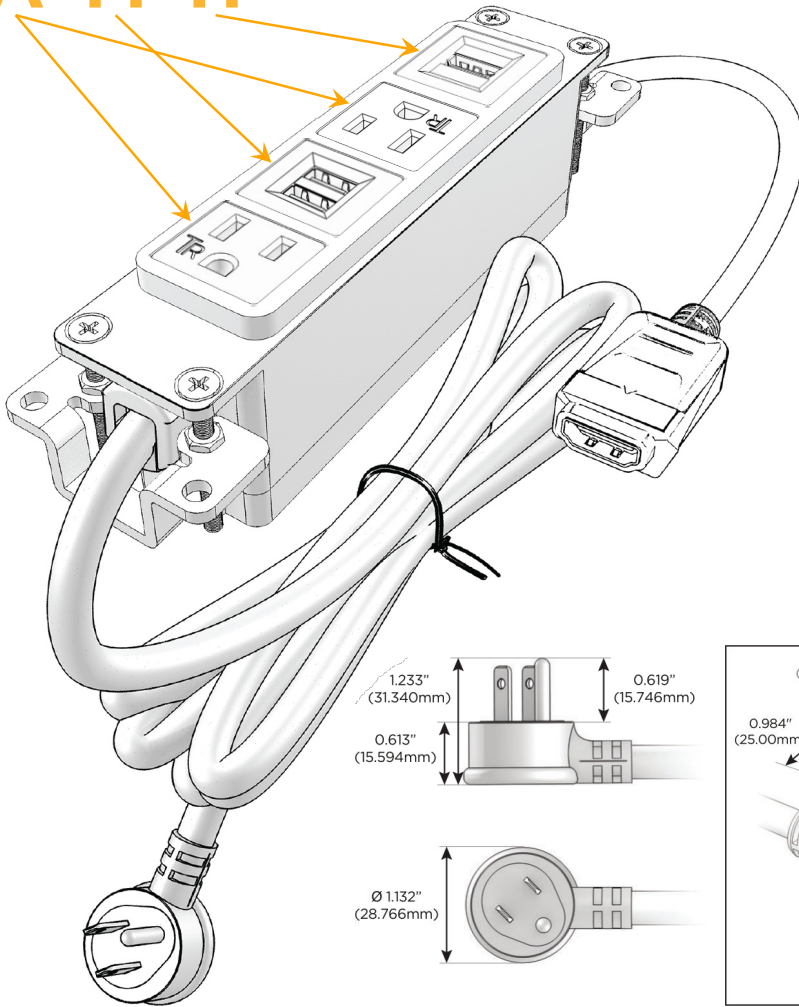

Bezel Finish: **BRUSHED STAINLESS (ABS)**

Custom Finishes Available M-POWER-4TW-AMAH-SS4AB

Features:

Module/Port Options:

- A** Tamper Resistant AC Receptacle
- E** USB-A & USB-C (20W)
- M** Double USB-A (Fast Charging Ports - 18W)
- H** HDMI
- 6** CAT 6
- 12** RJ 12
- X** Switched AC
- Y** 3-Way Switch (Low Voltage)
- V** USB-C (45W High Speed Charging Port)
- S** USB-C (25W High Speed Charging Port)
- R** Switched AC (Rocker Switch)
- D** Dimmer Switch

Plug:

Supplied with Low Profile Flat 45° Angle 120 VAC Plug

Optional Standard Straight 120 VAC Plug

Optional Straight 120 VAC Pass-through Plug

- CLEAN, COMPACT DESIGN
- STREAMLINED
- LOW PROFILE
- SIDE-EXITING CORDS
- PLUG & PLAY
- 6' AC CORD & PLUG (FLAT PLUG STANDARD)
- CUSTOMIZABLE CONFIGURATIONS AND FINISHES
- UL LISTED FOR MOUNTING IN FURNITURE
- 15A

M-POWER-4T

AC POWER & DATA CONNECTIVITY SOLUTION

M-POWER-4TW-AMAH-SS4AB

Specs:

Modules/Ports:

- A** Tamper Resistant AC Receptacle
- M** Double USB-A (Fast Charging Ports - 18W)
- H** HDMI

A M H

Distributed by