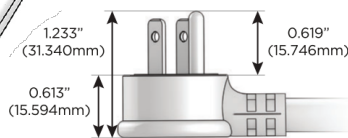

M-POWER-4T

AC POWER & DATA CONNECTIVITY SOLUTION

M-POWER-4TW-AMAH-SS4AB

Specs:

Modules/Ports:

- A** Tamper Resistant AC Receptacle
- M** Double USB-A (Fast Charging Ports - 18W)
- H** HDMI

A M H

Distributed by