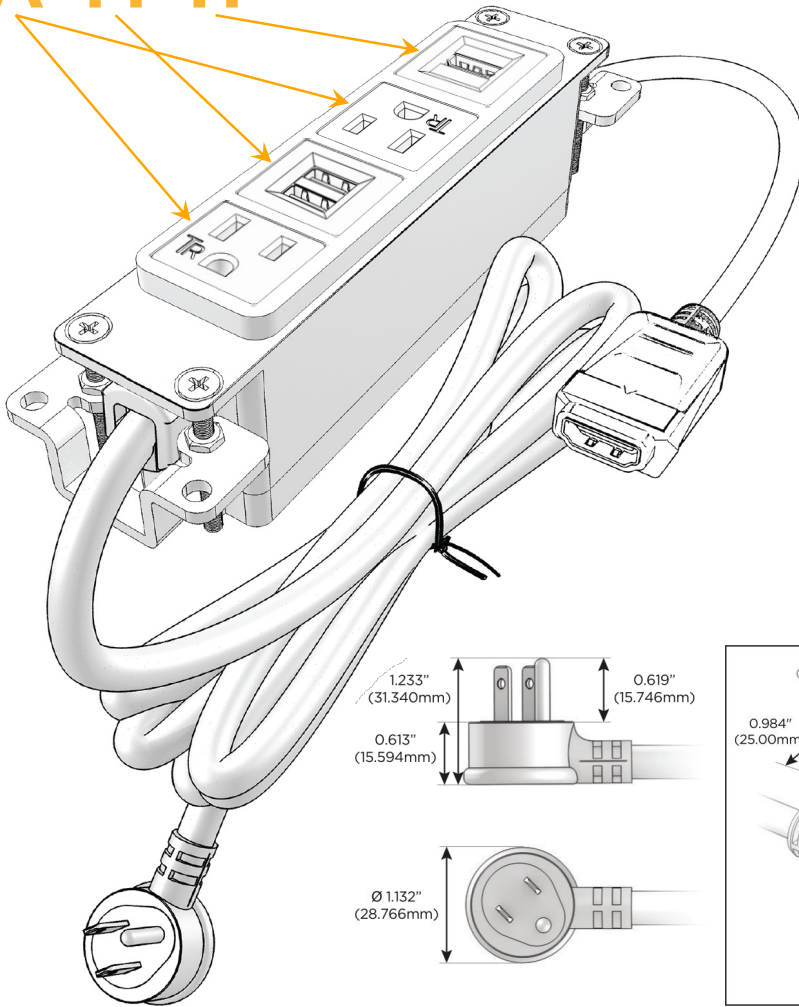

Bezel Finish: **SATIN NICKEL (ABS)**

Custom Finishes Available M-POWER-4TW-AMAH-SAB

Features:

Module/Port Options:

- A** Tamper Resistant AC Receptacle
- E** USB-A & USB-C (20W)
- M** Double USB-A (Fast Charging Ports - 18W)
- H** HDMI
- 6** CAT 6
- 12** RJ 12
- X** Switched AC
- Y** 3-Way Switch (Low Voltage)
- V** USB-C (45W High Speed Charging Port)
- S** USB-C (25W High Speed Charging Port)
- R** Switched AC (Rocker Switch)
- D** Dimmer Switch

Plug:

Supplied with Low Profile Flat 45° Angle 120 VAC Plug

Optional Standard Straight 120 VAC Plug

Optional Straight 120 VAC Pass-through Plug

- CLEAN, COMPACT DESIGN
- STREAMLINED
- LOW PROFILE
- SIDE-EXITING CORDS
- PLUG & PLAY
- 6' AC CORD & PLUG (FLAT PLUG STANDARD)
- CUSTOMIZABLE CONFIGURATIONS AND FINISHES
- UL LISTED FOR MOUNTING IN FURNITURE
- 15A

M-POWER-4T

AC POWER & DATA CONNECTIVITY SOLUTION

M-POWER-4TW-AMAH-SAB

Specs:

Modules/Ports:

- A** Tamper Resistant AC Receptacle
- M** Double USB-A (Fast Charging Ports - 18W)
- H** HDMI

A M H

Distributed by