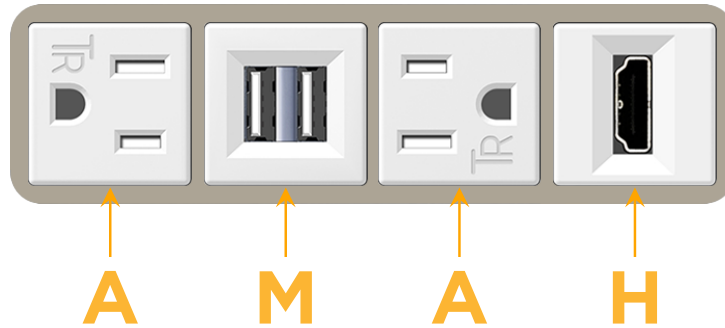

Bezel Finish: **SATIN NICKEL (ABS)**

Custom Finishes Available M-POWER-4TW-AMAH-SAB

Features:

Module/Port Options:

- A** Tamper Resistant AC Receptacle
- E** USB-A & USB-C (20W)
- M** Double USB-A (Fast Charging Ports - 18W)
- H** HDMI
- 6** CAT 6
- 12** RJ 12
- X** Switched AC
- Y** 3-Way Switch (Low Voltage)
- V** USB-C (45W High Speed Charging Port)
- S** USB-C (25W High Speed Charging Port)
- R** Switched AC (Rocker Switch)
- D** Dimmer Switch

Plug:

Supplied with Low Profile Flat 45° Angle 120 VAC Plug

Optional Standard Straight 120 VAC Plug

Optional Straight 120 VAC Pass-through Plug

- CLEAN, COMPACT DESIGN
- STREAMLINED
- LOW PROFILE
- SIDE-EXITING CORDS
- PLUG & PLAY
- 6' AC CORD & PLUG (FLAT PLUG STANDARD)
- CUSTOMIZABLE CONFIGURATIONS AND FINISHES
- UL LISTED FOR MOUNTING IN FURNITURE
- 15A

M-POWER-4T

AC POWER & DATA CONNECTIVITY SOLUTION

M-POWER-4TW-AMAH-SAB

Specs:

Modules/Ports:

- A** Tamper Resistant AC Receptacle
- M** Double USB-A (Fast Charging Ports - 18W)
- H** HDMI

A M H

Distributed by