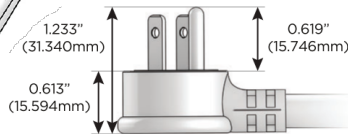

Plug:

Supplied with Low Profile Flat 45° Angle 120 VAC Plug

Optional Standard Straight 120 VAC Plug

Optional Straight 120 VAC Pass-through Plug

- CLEAN, COMPACT DESIGN
- STREAMLINED
- LOW PROFILE
- SIDE-EXITING CORDS
- PLUG & PLAY
- 6' AC CORD & PLUG (FLAT PLUG STANDARD)
- CUSTOMIZABLE CONFIGURATIONS AND FINISHES
- UL LISTED FOR MOUNTING IN FURNITURE
- 15A

M-POWER-4T

AC POWER & DATA CONNECTIVITY SOLUTION

M-POWER-4TW-AMAH-SAB

Specs:

Modules/Ports:

- A** Tamper Resistant AC Receptacle
- M** Double USB-A (Fast Charging Ports - 18W)
- H** HDMI

A M H

Distributed by