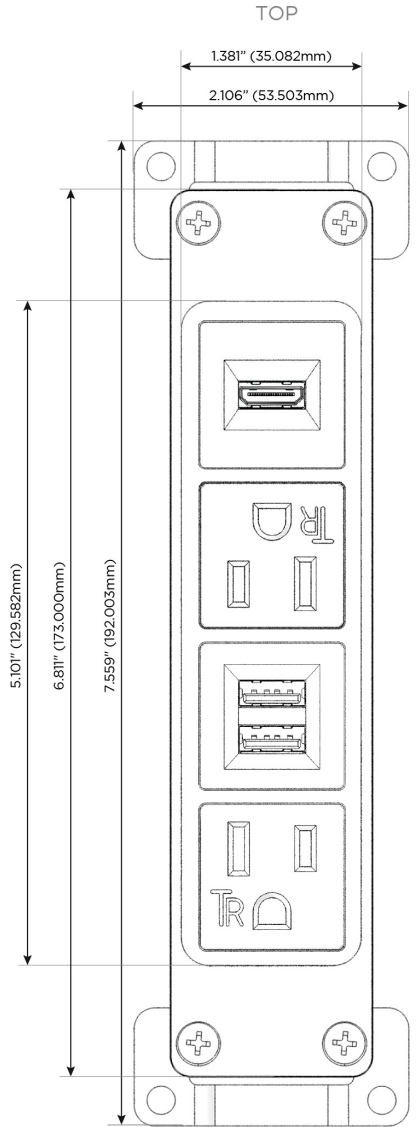

M-POWER-4T

AC POWER & DATA CONNECTIVITY SOLUTION

M-POWER-4TW-AMAH-S3AB

Specs:

Modules/Ports:

- **A** Tamper Resistant AC Receptacle
- **M** Double USB-A (Fast Charging Ports - 18W)
- **H** HDMI

A M H

Distributed by

Mormax Company, Inc.

8 Westchester Plaza

Elmsford, NY 10523

914-699-0101

sales@mormax.com

mormax.com