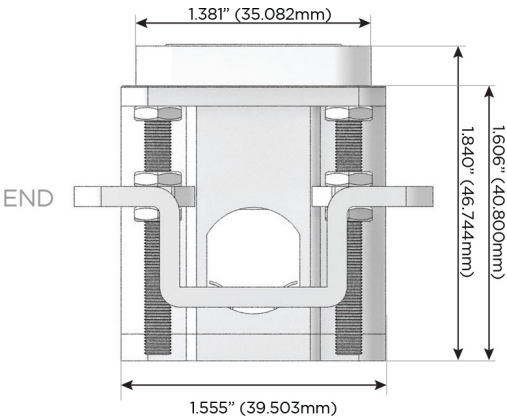

M-POWER-4T

AC POWER & DATA CONNECTIVITY SOLUTION

M-POWER-4TW-AMAH-S3AB

Specs:

Modules/Ports:

- **A** Tamper Resistant AC Receptacle
- **M** Double USB-A (Fast Charging Ports - 18W)
- **H** HDMI

A M H

Distributed by

Mormax Company, Inc.

8 Westchester Plaza

Elmsford, NY 10523

914-699-0101

sales@mormax.com

mormax.com