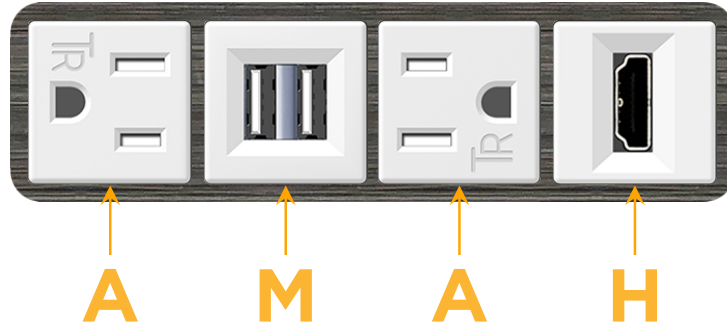

M-POWER-4T

AC POWER & DATA CONNECTIVITY SOLUTION

M-POWER-4TW-AMAH-S3AB

Distributed by

Mormax Company, Inc.

8 Westchester Plaza

Elmsford, NY 10523

914-699-0101

sales@mormax.com

mormax.com

Metro Light & Power's line of power & data solutions offers sophisticated design elements combined with greater ease of installation. Streamlined and low-profile, enhanced by side-exiting cords, our outlets advance the industry with their cutting edge look and feel. We believe flexibility is key, and we provide a variety of mounting options, including the ability to mount in limited spaces. Our outlets are available in many finishes and configurations, in addition to a custom color and finish capability for our clients.

Bezel Finish: **GUNMETAL (ABS)**

Custom Finishes Available M-POWER-4TW-AMAH-S3AB

Features:

Module/Port Options:

- **A** Tamper Resistant AC Receptacle
- **E** USB-A & USB-C (20W)
- **M** Double USB-A (Fast Charging Ports - 18W)
- **H** HDMI
- **6** CAT 6
- **12** RJ 12
- **X** Switched AC
- **Y** 3-Way Switch (Low Voltage)
- **V** USB-C (45W High Speed Charging Port)
- **S** USB-C (25W High Speed Charging Port)
- **R** Switched AC (Rocker Switch)
- **D** Dimmer Switch

Plug:

Supplied with Low Profile Flat 45° Angle 120 VAC Plug

Optional Standard Straight 120 VAC Plug

Optional Straight 120 VAC Pass-through Plug

- CLEAN, COMPACT DESIGN
- STREAMLINED
- LOW PROFILE
- SIDE-EXITING CORDS
- PLUG & PLAY
- 6' AC CORD & PLUG (FLAT PLUG STANDARD)
- CUSTOMIZABLE CONFIGURATIONS AND FINISHES
- UL LISTED FOR MOUNTING IN FURNITURE
- 15A