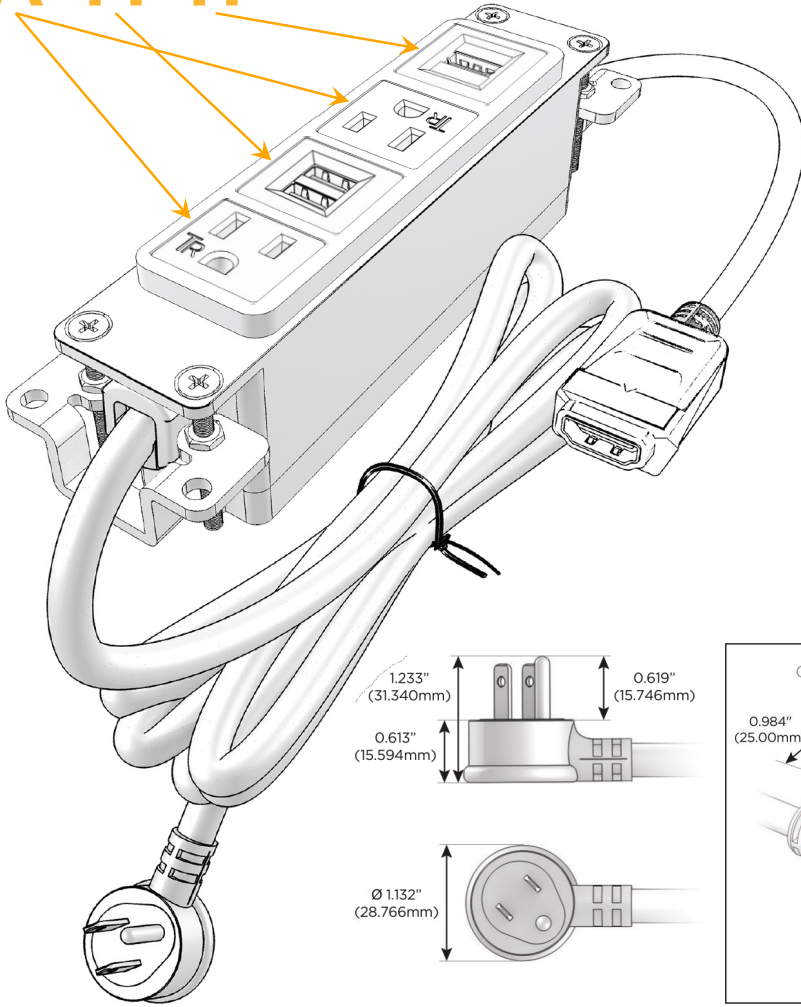

M-POWER-4T

AC POWER & DATA CONNECTIVITY SOLUTION

M-POWER-4TW-AMAH-S3AB

Specs:

Modules/Ports:

- **A** Tamper Resistant AC Receptacle
- **M** Double USB-A (Fast Charging Ports - 18W)
- **H** HDMI

A M H

Distributed by

Mormax Company, Inc.

8 Westchester Plaza

Elmsford, NY 10523

914-699-0101

sales@mormax.com

mormax.com