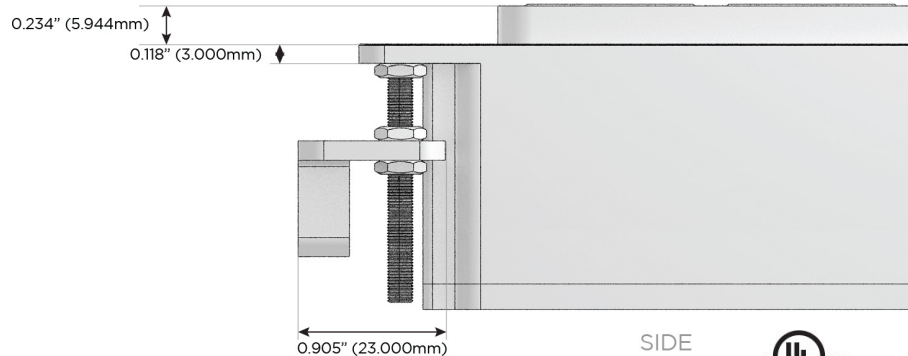

M-POWER-4T

AC POWER & DATA CONNECTIVITY SOLUTION

M-POWER-4TW-AMAH-S3AB

Specs:

Modules/Ports:

- **A** Tamper Resistant AC Receptacle
- **M** Double USB-A (Fast Charging Ports - 18W)
- **H** HDMI

A M H

Distributed by

Mormax Company, Inc.

8 Westchester Plaza

Elmsford, NY 10523

914-699-0101

sales@mormax.com

mormax.com