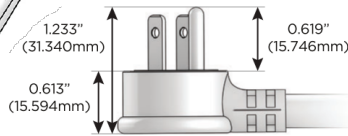

### Plug:

Supplied with Low Profile Flat 45° Angle 120 VAC Plug

Optional Standard Straight 120 VAC Plug

Optional Straight 120 VAC Pass-through Plug

- CLEAN, COMPACT DESIGN
- STREAMLINED
- LOW PROFILE
- SIDE-EXITING CORDS
- PLUG & PLAY
- 6' AC CORD & PLUG (FLAT PLUG STANDARD)
- CUSTOMIZABLE CONFIGURATIONS AND FINISHES
- UL LISTED FOR MOUNTING IN FURNITURE
- 15A

# M-POWER-4T

AC POWER & DATA CONNECTIVITY SOLUTION

M-POWER-4TW-AMAH-MAB

Specs:

**Modules/Ports:**

- A** Tamper Resistant AC Receptacle
- M** Double USB-A (Fast Charging Ports - 18W)
- H** HDMI

**A M H**

Distributed by