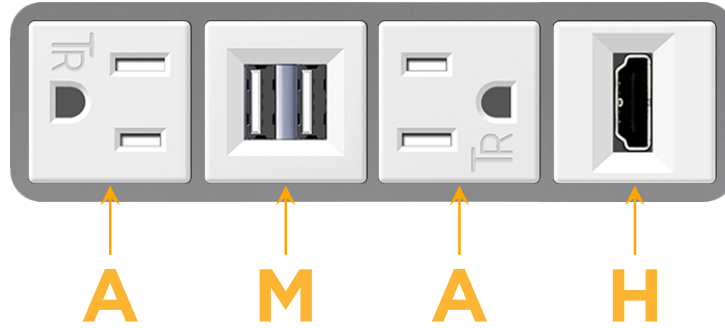

M-POWER-4T

AC POWER & DATA CONNECTIVITY SOLUTION

M-POWER-4TW-AMAH-MAB

Distributed by

Mormax Company, Inc.

8 Westchester Plaza

Elmsford, NY 10523

914-699-0101

sales@mormax.com

mormax.com

Metro Light & Power's line of power & data solutions offers sophisticated design elements combined with greater ease of installation. Streamlined and low-profile, enhanced by side-exiting cords, our outlets advance the industry with their cutting edge look and feel. We believe flexibility is key, and we provide a variety of mounting options, including the ability to mount in limited spaces. Our outlets are available in many finishes and configurations, in addition to a custom color and finish capability for our clients.

Bezel Finish: **MAGNESIUM (ABS)**

Custom Finishes Available M-POWER-4TW-AMAH-MAB

Features:

Module/Port Options:

- **A** Tamper Resistant AC Receptacle
- **E** USB-A & USB-C (20W)
- **M** Double USB-A (Fast Charging Ports - 18W)
- **H** HDMI
- **6** CAT 6
- **12** RJ 12
- **X** Switched AC
- **Y** 3-Way Switch (Low Voltage)
- **V** USB-C (45W High Speed Charging Port)
- **S** USB-C (25W High Speed Charging Port)
- **R** Switched AC (Rocker Switch)
- **D** Dimmer Switch

Plug:

Supplied with Low Profile Flat 45° Angle 120 VAC Plug

Optional Standard Straight 120 VAC Plug

Optional Straight 120 VAC Pass-through Plug

- CLEAN, COMPACT DESIGN
- STREAMLINED
- LOW PROFILE
- SIDE-EXITING CORDS
- PLUG & PLAY
- 6' AC CORD & PLUG (FLAT PLUG STANDARD)
- CUSTOMIZABLE CONFIGURATIONS AND FINISHES
- UL LISTED FOR MOUNTING IN FURNITURE
- 15A