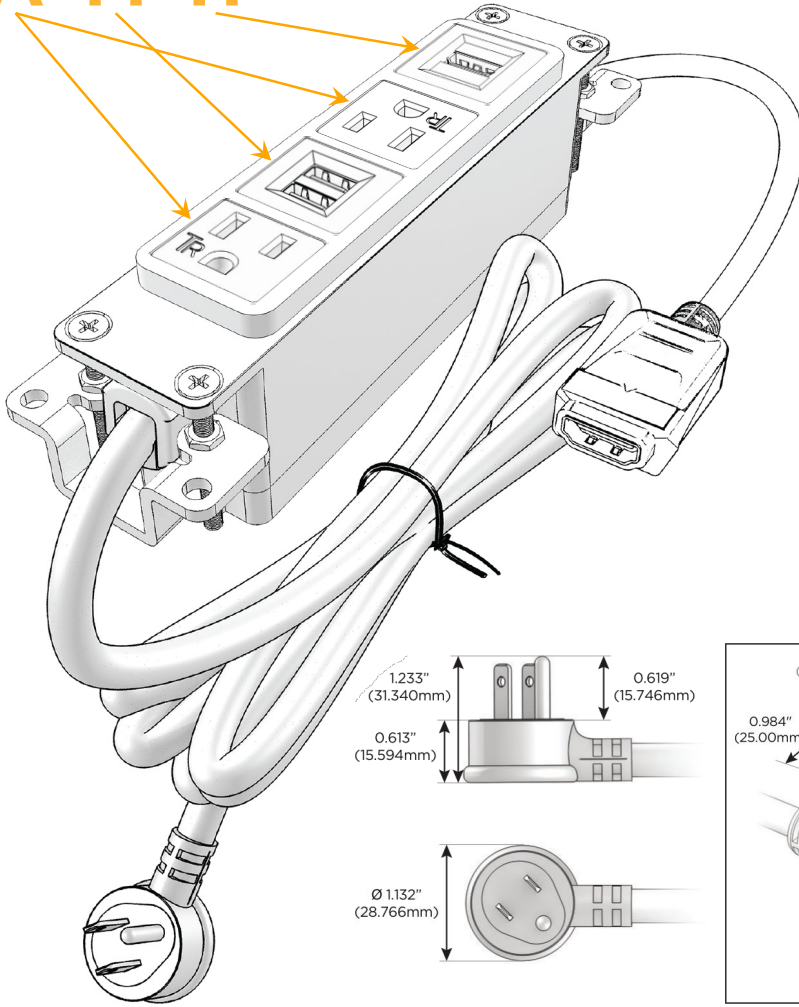

### Module/Port Options:

- A** Tamper Resistant AC Receptacle
- E** USB-A & USB-C (20W)
- M** Double USB-A (Fast Charging Ports - 18W)
- H** HDMI
- 6** CAT 6
- 12** RJ 12
- X** Switched AC
- Y** 3-Way Switch (Low Voltage)
- V** USB-C (45W High Speed Charging Port)
- S** USB-C (25W High Speed Charging Port)
- R** Switched AC (Rocker Switch)
- D** Dimmer Switch

### Plug:

Supplied with Low Profile Flat 45° Angle 120 VAC Plug

Optional Standard Straight 120 VAC Plug

Optional Straight 120 VAC Pass-through Plug

- CLEAN, COMPACT DESIGN
- STREAMLINED
- LOW PROFILE
- SIDE-EXITING CORDS
- PLUG & PLAY
- 6' AC CORD & PLUG (FLAT PLUG STANDARD)
- CUSTOMIZABLE CONFIGURATIONS AND FINISHES
- UL LISTED FOR MOUNTING IN FURNITURE
- 15A

# M-POWER-4T

AC POWER & DATA CONNECTIVITY SOLUTION

M-POWER-4TW-AMAH-MAB

Specs:

**Modules/Ports:**

- A** Tamper Resistant AC Receptacle
- M** Double USB-A (Fast Charging Ports - 18W)
- H** HDMI

**A M H**

Distributed by