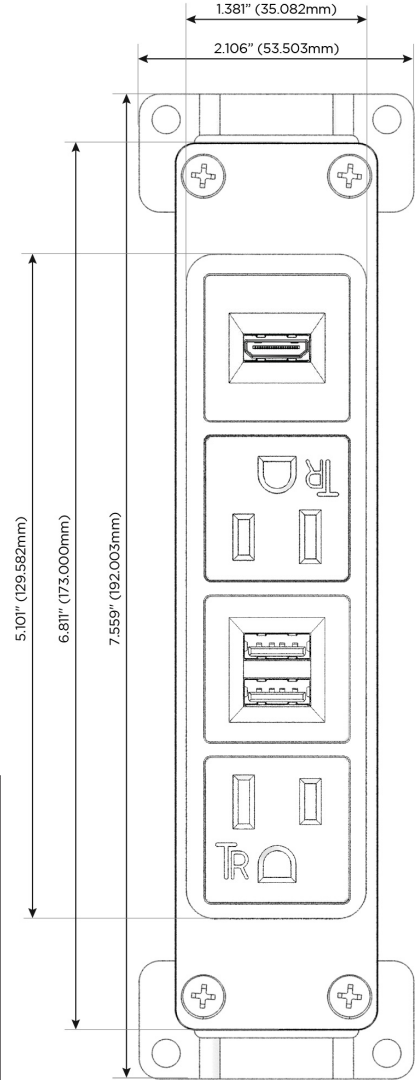

### Module/Port Options:

- A** Tamper Resistant AC Receptacle
- E** USB-A & USB-C (20W)
- M** Double USB-A (Fast Charging Ports - 18W)
- H** HDMI
- 6** CAT 6
- 12** RJ 12
- X** Switched AC
- Y** 3-Way Switch (Low Voltage)
- V** USB-C (45W High Speed Charging Port)
- S** USB-C (25W High Speed Charging Port)
- R** Switched AC (Rocker Switch)
- D** Dimmer Switch

### Plug:

Supplied with Low Profile Flat 45° Angle 120 VAC Plug

Optional Standard Straight 120 VAC Plug

Optional Straight 120 VAC Pass-through Plug

- CLEAN, COMPACT DESIGN
- STREAMLINED
- LOW PROFILE
- SIDE-EXITING CORDS
- PLUG & PLAY
- 6' AC CORD & PLUG (FLAT PLUG STANDARD)
- CUSTOMIZABLE CONFIGURATIONS AND FINISHES
- UL LISTED FOR MOUNTING IN FURNITURE
- 15A

# M-POWER-4T

AC POWER & DATA CONNECTIVITY SOLUTION

M-POWER-4TW-AMAH-CUAB

Specs:

**Modules/Ports:**

- A** Tamper Resistant AC Receptacle
- M** Double USB-A (Fast Charging Ports - 18W)
- H** HDMI

**A M H**

TOP