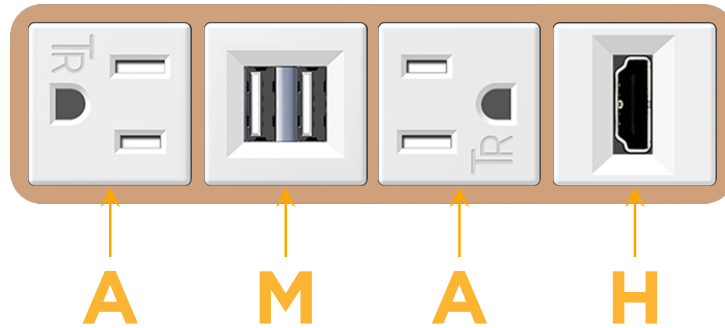

M-POWER-4T

AC POWER & DATA CONNECTIVITY SOLUTION

M-POWER-4TW-AMAH-CUAB

Distributed by

Mormax Company, Inc.

8 Westchester Plaza

Elmsford, NY 10523

914-699-0101

sales@mormax.com

mormax.com

Metro Light & Power's line of power & data solutions offers sophisticated design elements combined with greater ease of installation. Streamlined and low-profile, enhanced by side-exiting cords, our outlets advance the industry with their cutting edge look and feel. We believe flexibility is key, and we provide a variety of mounting options, including the ability to mount in limited spaces. Our outlets are available in many finishes and configurations, in addition to a custom color and finish capability for our clients.

Bezel Finish: **COPPER (ABS)**

Custom Finishes Available M-POWER-4TW-AMAH-CUAB

Features:

Module/Port Options:

- **A** Tamper Resistant AC Receptacle
- **E** USB-A & USB-C (20W)
- **M** Double USB-A (Fast Charging Ports - 18W)
- **H** HDMI
- **6** CAT 6
- **12** RJ 12
- **X** Switched AC
- **Y** 3-Way Switch (Low Voltage)
- **V** USB-C (45W High Speed Charging Port)
- **S** USB-C (25W High Speed Charging Port)
- **R** Switched AC (Rocker Switch)
- **D** Dimmer Switch

Plug:

Supplied with Low Profile Flat 45° Angle 120 VAC Plug

Optional Standard Straight 120 VAC Plug

Optional Straight 120 VAC Pass-through Plug

- CLEAN, COMPACT DESIGN
- STREAMLINED
- LOW PROFILE
- SIDE-EXITING CORDS
- PLUG & PLAY
- 6' AC CORD & PLUG (FLAT PLUG STANDARD)
- CUSTOMIZABLE CONFIGURATIONS AND FINISHES
- UL LISTED FOR MOUNTING IN FURNITURE
- 15A