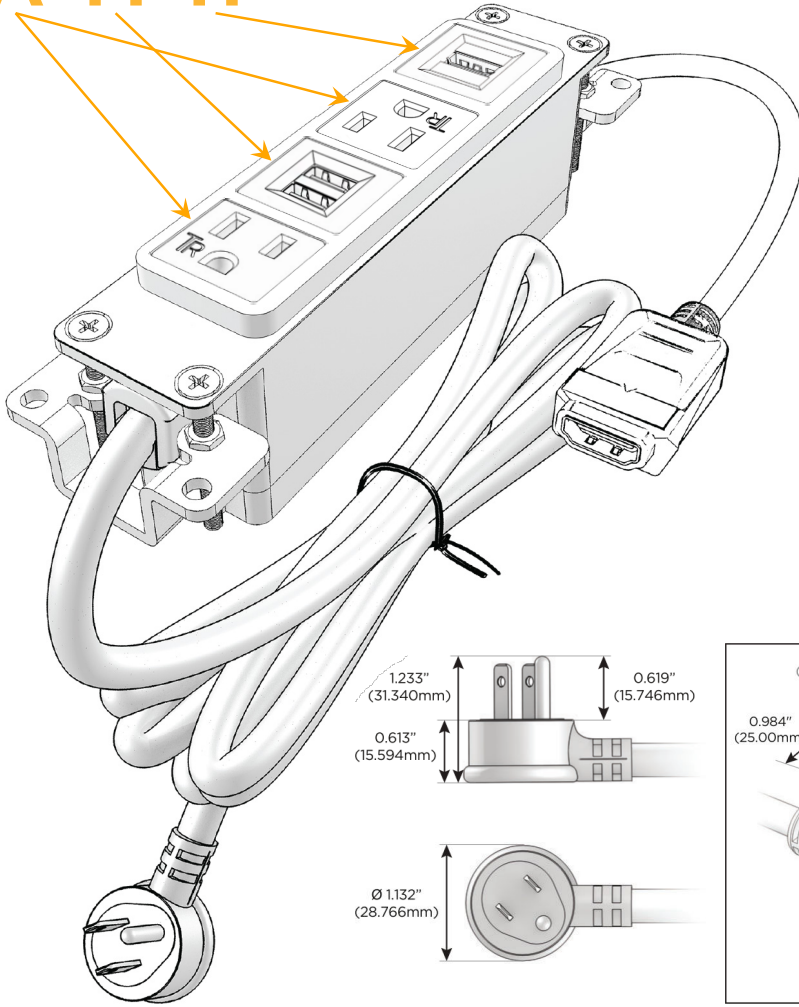

### Module/Port Options:

- A** Tamper Resistant AC Receptacle
- E** USB-A & USB-C (20W)
- M** Double USB-A (Fast Charging Ports - 18W)
- H** HDMI
- 6** CAT 6
- 12** RJ 12
- X** Switched AC
- Y** 3-Way Switch (Low Voltage)
- V** USB-C (45W High Speed Charging Port)
- S** USB-C (25W High Speed Charging Port)
- R** Switched AC (Rocker Switch)
- D** Dimmer Switch

### Plug:

Supplied with Low Profile Flat 45° Angle 120 VAC Plug

Optional Standard Straight 120 VAC Plug

Optional Straight 120 VAC Pass-through Plug

- CLEAN, COMPACT DESIGN
- STREAMLINED
- LOW PROFILE
- SIDE-EXITING CORDS
- PLUG & PLAY
- 6' AC CORD & PLUG (FLAT PLUG STANDARD)
- CUSTOMIZABLE CONFIGURATIONS AND FINISHES
- UL LISTED FOR MOUNTING IN FURNITURE
- 15A

# M-POWER-4T

AC POWER & DATA CONNECTIVITY SOLUTION

M-POWER-4TW-AMAH-CUAB

Specs:

**Modules/Ports:**

- A** Tamper Resistant AC Receptacle
- M** Double USB-A (Fast Charging Ports - 18W)
- H** HDMI

**A M H**

TOP