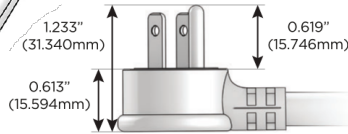

### Plug:

Supplied with Low Profile Flat 45° Angle 120 VAC Plug

Optional Standard Straight 120 VAC Plug

Optional Straight 120 VAC Pass-through Plug

- CLEAN, COMPACT DESIGN
- STREAMLINED
- LOW PROFILE
- SIDE-EXITING CORDS
- PLUG & PLAY
- 6' AC CORD & PLUG (FLAT PLUG STANDARD)
- CUSTOMIZABLE CONFIGURATIONS AND FINISHES
- UL LISTED FOR MOUNTING IN FURNITURE
- 15A

# M-POWER-4T

AC POWER & DATA CONNECTIVITY SOLUTION

M-POWER-4TW-AMAH-CUAB

Specs:

**Modules/Ports:**

- A** Tamper Resistant AC Receptacle
- M** Double USB-A (Fast Charging Ports - 18W)
- H** HDMI

**A M H**

TOP