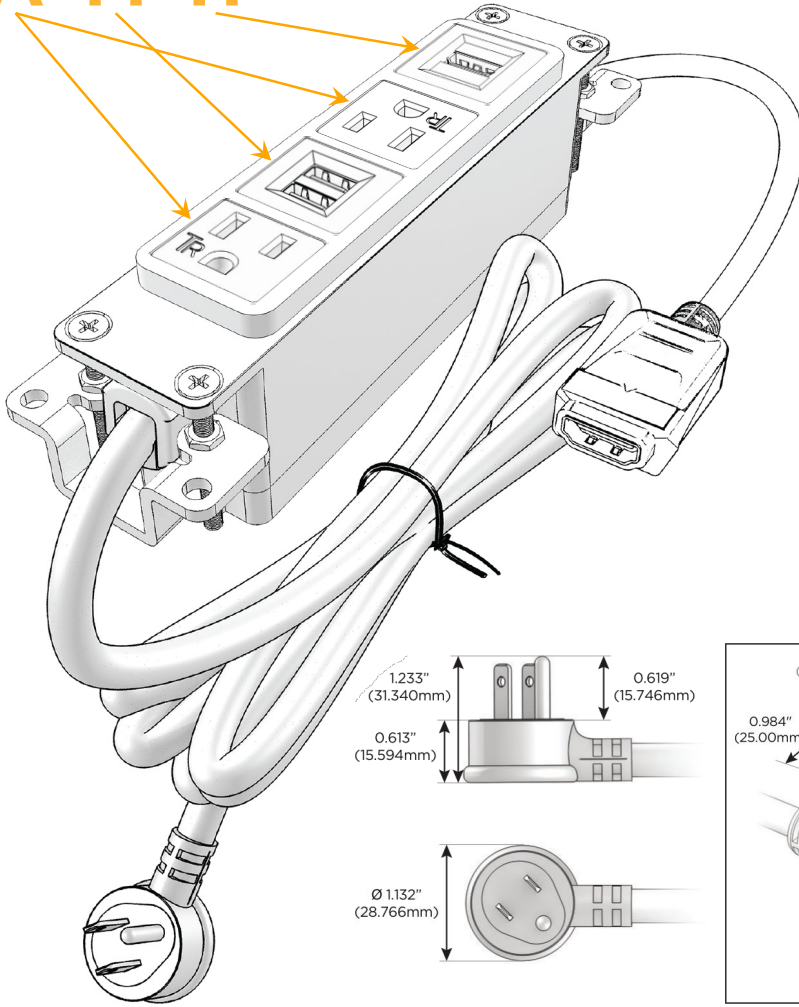

Bezel Finish: **CHROME (ABS)**
Custom Finishes Available M-POWER-4TW-AMAH-CRAB

Features:

Module/Port Options:

- A** Tamper Resistant AC Receptacle
- E** USB-A & USB-C (20W)
- M** Double USB-A (Fast Charging Ports - 18W)
- H** HDMI
- 6** CAT 6
- 12** RJ 12
- X** Switched AC
- Y** 3-Way Switch (Low Voltage)
- V** USB-C (45W High Speed Charging Port)
- S** USB-C (25W High Speed Charging Port)
- R** Switched AC (Rocker Switch)
- D** Dimmer Switch

Plug:

Supplied with Low Profile Flat 45° Angle 120 VAC Plug

Optional Standard Straight 120 VAC Plug

Optional Straight 120 VAC Pass-through Plug

- CLEAN, COMPACT DESIGN
- STREAMLINED
- LOW PROFILE
- SIDE-EXITING CORDS
- PLUG & PLAY
- 6' AC CORD & PLUG (FLAT PLUG STANDARD)
- CUSTOMIZABLE CONFIGURATIONS AND FINISHES
- UL LISTED FOR MOUNTING IN FURNITURE
- 15A

M-POWER-4T

AC POWER & DATA CONNECTIVITY SOLUTION

M-POWER-4TW-AMAH-CRAB

Specs:

Modules/Ports:

- A** Tamper Resistant AC Receptacle
- M** Double USB-A (Fast Charging Ports - 18W)
- H** HDMI

A M H

Distributed by