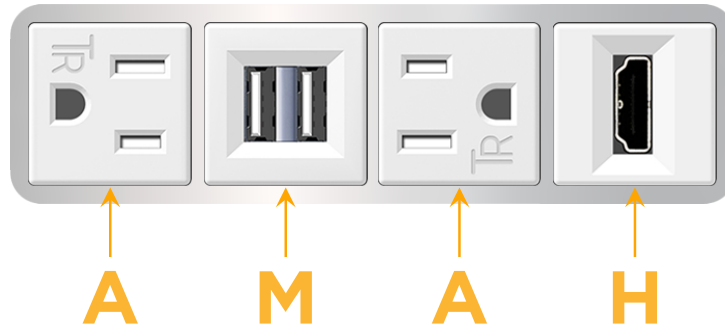

Bezel Finish: **CHROME (ABS)**
Custom Finishes Available M-POWER-4TW-AMAH-CRAB

Features:

Module/Port Options:

- A** Tamper Resistant AC Receptacle
- E** USB-A & USB-C (20W)
- M** Double USB-A (Fast Charging Ports - 18W)
- H** HDMI
- 6** CAT 6
- 12** RJ 12
- X** Switched AC
- Y** 3-Way Switch (Low Voltage)
- V** USB-C (45W High Speed Charging Port)
- S** USB-C (25W High Speed Charging Port)
- R** Switched AC (Rocker Switch)
- D** Dimmer Switch

Plug:

Supplied with Low Profile Flat 45° Angle 120 VAC Plug

Optional Standard Straight 120 VAC Plug

Optional Straight 120 VAC Pass-through Plug

- CLEAN, COMPACT DESIGN
- STREAMLINED
- LOW PROFILE
- SIDE-EXITING CORDS
- PLUG & PLAY
- 6' AC CORD & PLUG (FLAT PLUG STANDARD)
- CUSTOMIZABLE CONFIGURATIONS AND FINISHES
- UL LISTED FOR MOUNTING IN FURNITURE
- 15A

M-POWER-4T

AC POWER & DATA CONNECTIVITY SOLUTION

M-POWER-4TW-AMAH-CRAB

Specs:

Modules/Ports:

- A** Tamper Resistant AC Receptacle
- M** Double USB-A (Fast Charging Ports - 18W)
- H** HDMI

A M H

Distributed by