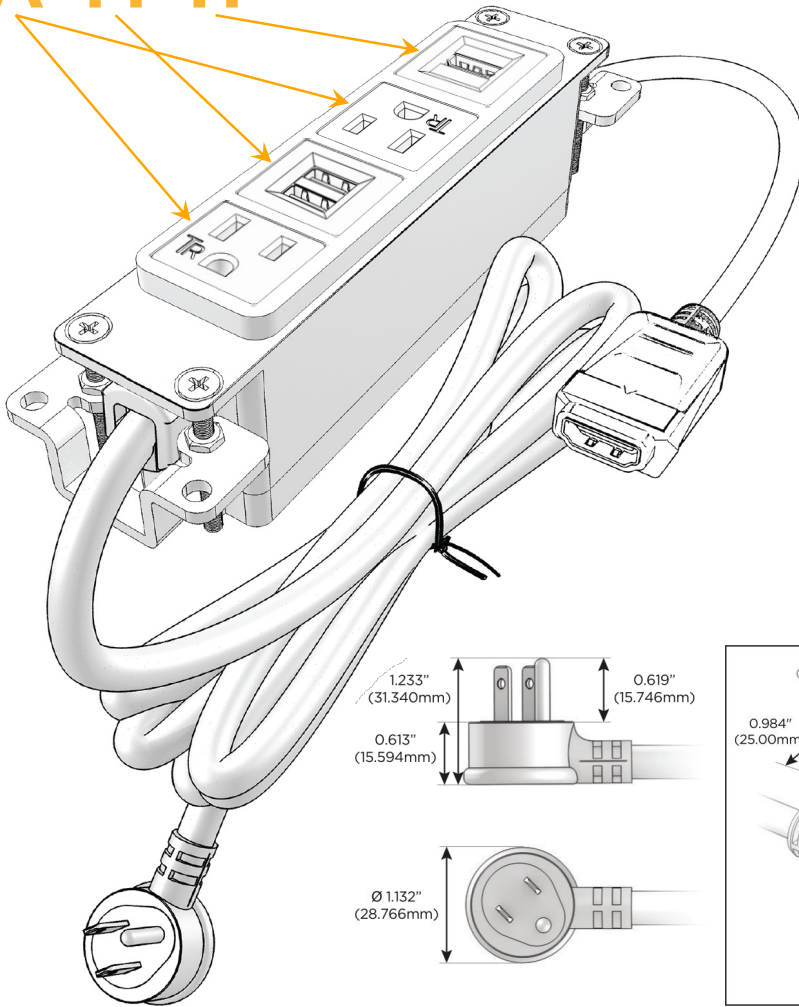

Bezel Finish: **CHAMPAGNE (ABS)**

Custom Finishes Available M-POWER-4TW-AMAH-CHAB

Features:

Module/Port Options:

- A** Tamper Resistant AC Receptacle
- E** USB-A & USB-C (20W)
- M** Double USB-A (Fast Charging Ports - 18W)
- H** HDMI
- 6** CAT 6
- 12** RJ 12
- X** Switched AC
- Y** 3-Way Switch (Low Voltage)
- V** USB-C (45W High Speed Charging Port)
- S** USB-C (25W High Speed Charging Port)
- R** Switched AC (Rocker Switch)
- D** Dimmer Switch

Plug:

Supplied with Low Profile Flat 45° Angle 120 VAC Plug

Optional Standard Straight 120 VAC Plug

Optional Straight 120 VAC Pass-through Plug

- CLEAN, COMPACT DESIGN
- STREAMLINED
- LOW PROFILE
- SIDE-EXITING CORDS
- PLUG & PLAY
- 6' AC CORD & PLUG (FLAT PLUG STANDARD)
- CUSTOMIZABLE CONFIGURATIONS AND FINISHES
- UL LISTED FOR MOUNTING IN FURNITURE
- 15A

M-POWER-4T

AC POWER & DATA CONNECTIVITY SOLUTION

M-POWER-4TW-AMAH-CHAB

Specs:

Modules/Ports:

- A** Tamper Resistant AC Receptacle
- M** Double USB-A (Fast Charging Ports - 18W)
- H** HDMI

A M H

Distributed by