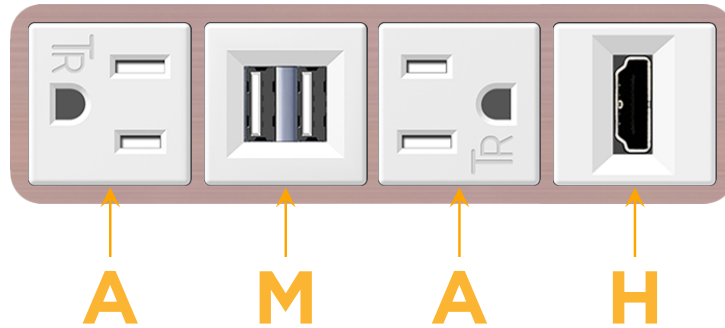

Bezel Finish: **CHAMPAGNE (ABS)**

Custom Finishes Available M-POWER-4TW-AMAH-CHAB

Features:

Module/Port Options:

- A** Tamper Resistant AC Receptacle
- E** USB-A & USB-C (20W)
- M** Double USB-A (Fast Charging Ports - 18W)
- H** HDMI
- 6** CAT 6
- 12** RJ 12
- X** Switched AC
- Y** 3-Way Switch (Low Voltage)
- V** USB-C (45W High Speed Charging Port)
- S** USB-C (25W High Speed Charging Port)
- R** Switched AC (Rocker Switch)
- D** Dimmer Switch

Plug:

Supplied with Low Profile Flat 45° Angle 120 VAC Plug

Optional Standard Straight 120 VAC Plug

Optional Straight 120 VAC Pass-through Plug

- CLEAN, COMPACT DESIGN
- STREAMLINED
- LOW PROFILE
- SIDE-EXITING CORDS
- PLUG & PLAY
- 6' AC CORD & PLUG (FLAT PLUG STANDARD)
- CUSTOMIZABLE CONFIGURATIONS AND FINISHES
- UL LISTED FOR MOUNTING IN FURNITURE
- 15A

M-POWER-4T

AC POWER & DATA CONNECTIVITY SOLUTION

M-POWER-4TW-AMAH-CHAB

Specs:

Modules/Ports:

- A** Tamper Resistant AC Receptacle
- M** Double USB-A (Fast Charging Ports - 18W)
- H** HDMI

A M H

Distributed by