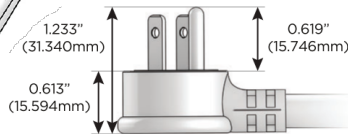

Plug:

Supplied with Low Profile Flat 45° Angle 120 VAC Plug

Optional Standard Straight 120 VAC Plug

Optional Straight 120 VAC Pass-through Plug

- CLEAN, COMPACT DESIGN
- STREAMLINED
- LOW PROFILE
- SIDE-EXITING CORDS
- PLUG & PLAY
- 6' AC CORD & PLUG (FLAT PLUG STANDARD)
- CUSTOMIZABLE CONFIGURATIONS AND FINISHES
- UL LISTED FOR MOUNTING IN FURNITURE
- 15A

M-POWER-4T

AC POWER & DATA CONNECTIVITY SOLUTION

M-POWER-4TW-AMAH-CHAB

Specs:

Modules/Ports:

- A** Tamper Resistant AC Receptacle
- M** Double USB-A (Fast Charging Ports - 18W)
- H** HDMI

A M H

Distributed by