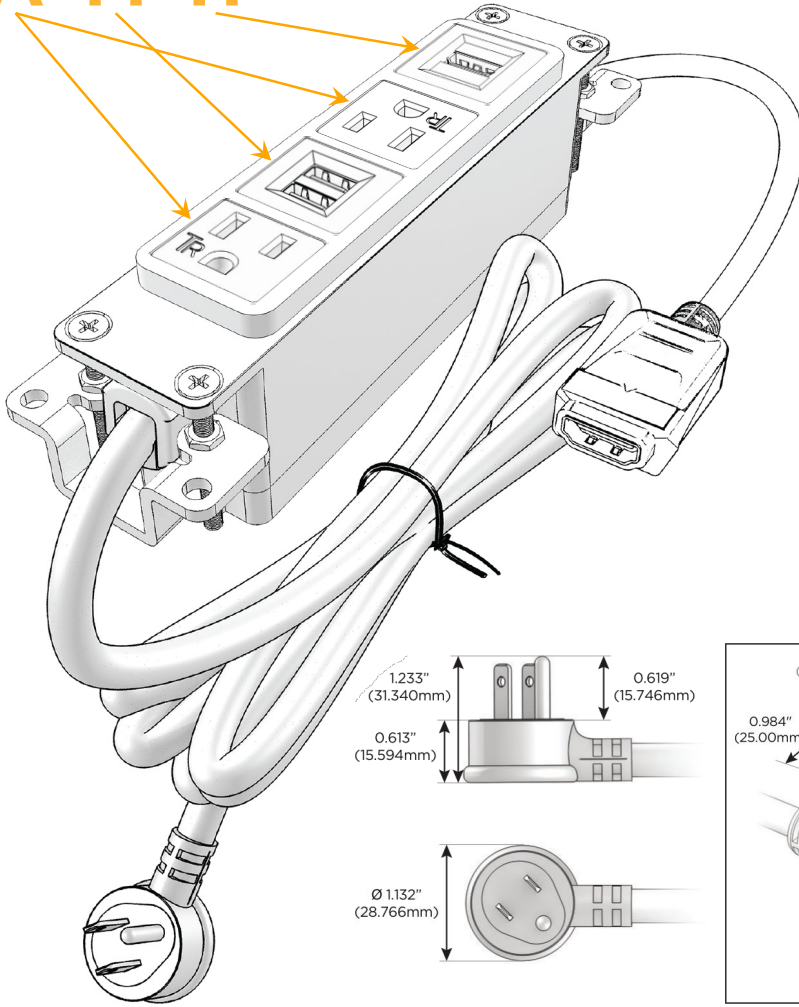

Bezel Finish: **STANDARD BRONZE (ABS)**

Custom Finishes Available M-POWER-4TW-AMAH-BZAB

Features:

Module/Port Options:

- A** Tamper Resistant AC Receptacle
- E** USB-A & USB-C (20W)
- M** Double USB-A (Fast Charging Ports - 18W)
- H** HDMI
- 6** CAT 6
- 12** RJ 12
- X** Switched AC
- Y** 3-Way Switch (Low Voltage)
- V** USB-C (45W High Speed Charging Port)
- S** USB-C (25W High Speed Charging Port)
- R** Switched AC (Rocker Switch)
- D** Dimmer Switch

Plug:

Supplied with Low Profile Flat 45° Angle 120 VAC Plug

Optional Standard Straight 120 VAC Plug

Optional Straight 120 VAC Pass-through Plug

- CLEAN, COMPACT DESIGN
- STREAMLINED
- LOW PROFILE
- SIDE-EXITING CORDS
- PLUG & PLAY
- 6' AC CORD & PLUG (FLAT PLUG STANDARD)
- CUSTOMIZABLE CONFIGURATIONS AND FINISHES
- UL LISTED FOR MOUNTING IN FURNITURE
- 15A

M-POWER-4T

AC POWER & DATA CONNECTIVITY SOLUTION

M-POWER-4TW-AMAH-BZAB

Specs:

Modules/Ports:

- A** Tamper Resistant AC Receptacle
- M** Double USB-A (Fast Charging Ports - 18W)
- H** HDMI

A M H

TOP