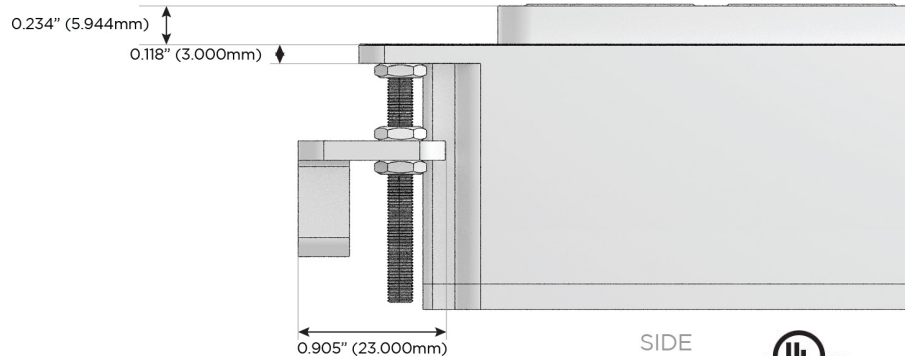

M-POWER-4T

AC POWER & DATA CONNECTIVITY SOLUTION

M-POWER-4TW-AMAH-BZAB

Specs:

Modules/Ports:

- A** Tamper Resistant AC Receptacle
- M** Double USB-A (Fast Charging Ports - 18W)
- H** HDMI

A M H

TOP