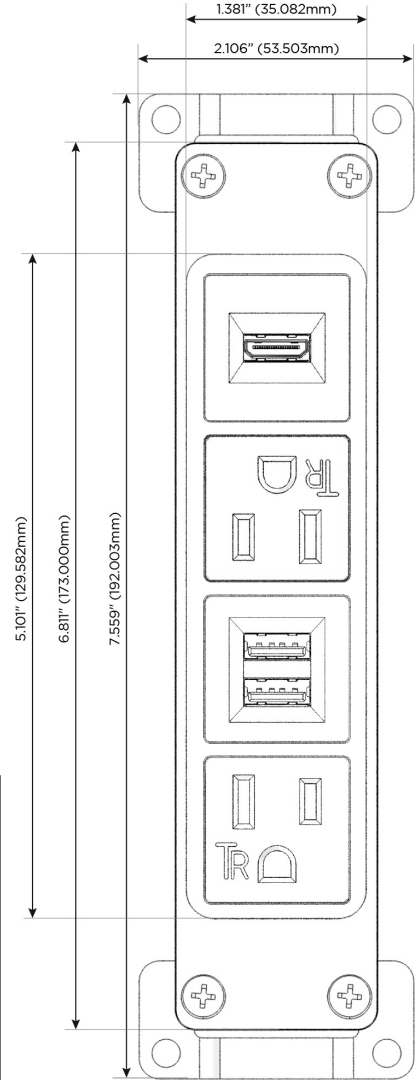

Bezel Finish: **STANDARD BRONZE (ABS)**

Custom Finishes Available M-POWER-4TW-AMAH-BZAB

Features:

Module/Port Options:

- A** Tamper Resistant AC Receptacle
- E** USB-A & USB-C (20W)
- M** Double USB-A (Fast Charging Ports - 18W)
- H** HDMI
- 6** CAT 6
- 12** RJ 12
- X** Switched AC
- Y** 3-Way Switch (Low Voltage)
- V** USB-C (45W High Speed Charging Port)
- S** USB-C (25W High Speed Charging Port)
- R** Switched AC (Rocker Switch)
- D** Dimmer Switch

Plug:

Supplied with Low Profile Flat 45° Angle 120 VAC Plug

Optional Standard Straight 120 VAC Plug

Optional Straight 120 VAC Pass-through Plug

- CLEAN, COMPACT DESIGN
- STREAMLINED
- LOW PROFILE
- SIDE-EXITING CORDS
- PLUG & PLAY
- 6' AC CORD & PLUG (FLAT PLUG STANDARD)
- CUSTOMIZABLE CONFIGURATIONS AND FINISHES
- UL LISTED FOR MOUNTING IN FURNITURE
- 15A

M-POWER-4T

AC POWER & DATA CONNECTIVITY SOLUTION

M-POWER-4TW-AMAH-BZAB

Specs:

Modules/Ports:

- A** Tamper Resistant AC Receptacle
- M** Double USB-A (Fast Charging Ports - 18W)
- H** HDMI

A M H

TOP