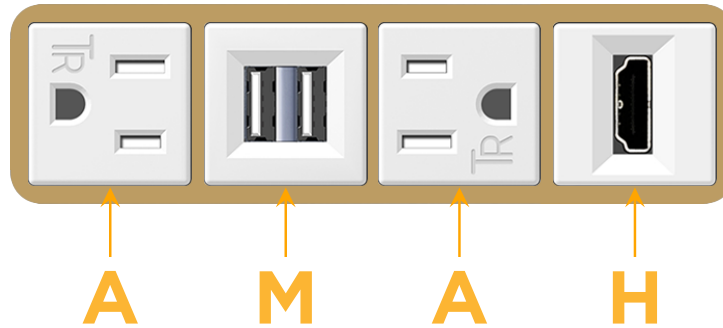

Bezel Finish: **STANDARD BRONZE (ABS)**

Custom Finishes Available M-POWER-4TW-AMAH-BZAB

Features:

Module/Port Options:

- A** Tamper Resistant AC Receptacle
- E** USB-A & USB-C (20W)
- M** Double USB-A (Fast Charging Ports - 18W)
- H** HDMI
- 6** CAT 6
- 12** RJ 12
- X** Switched AC
- Y** 3-Way Switch (Low Voltage)
- V** USB-C (45W High Speed Charging Port)
- S** USB-C (25W High Speed Charging Port)
- R** Switched AC (Rocker Switch)
- D** Dimmer Switch

Plug:

Supplied with Low Profile Flat 45° Angle 120 VAC Plug

Optional Standard Straight 120 VAC Plug

Optional Straight 120 VAC Pass-through Plug

- CLEAN, COMPACT DESIGN
- STREAMLINED
- LOW PROFILE
- SIDE-EXITING CORDS
- PLUG & PLAY
- 6' AC CORD & PLUG (FLAT PLUG STANDARD)
- CUSTOMIZABLE CONFIGURATIONS AND FINISHES
- UL LISTED FOR MOUNTING IN FURNITURE
- 15A

M-POWER-4T

AC POWER & DATA CONNECTIVITY SOLUTION

M-POWER-4TW-AMAH-BZAB

Specs:

Modules/Ports:

- A** Tamper Resistant AC Receptacle
- M** Double USB-A (Fast Charging Ports - 18W)
- H** HDMI

A M H

TOP