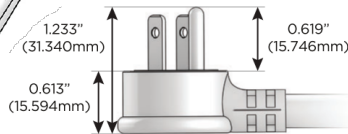

Plug:

Supplied with Low Profile Flat 45° Angle 120 VAC Plug

Optional Standard Straight 120 VAC Plug

Optional Straight 120 VAC Pass-through Plug

- CLEAN, COMPACT DESIGN
- STREAMLINED
- LOW PROFILE
- SIDE-EXITING CORDS
- PLUG & PLAY
- 6' AC CORD & PLUG (FLAT PLUG STANDARD)
- CUSTOMIZABLE CONFIGURATIONS AND FINISHES
- UL LISTED FOR MOUNTING IN FURNITURE
- 15A

M-POWER-4T

AC POWER & DATA CONNECTIVITY SOLUTION

M-POWER-4TW-AMAH-BZ5AB

Specs:

Modules/Ports:

- A** Tamper Resistant AC Receptacle
- M** Double USB-A (Fast Charging Ports - 18W)
- H** HDMI

A M H

Distributed by