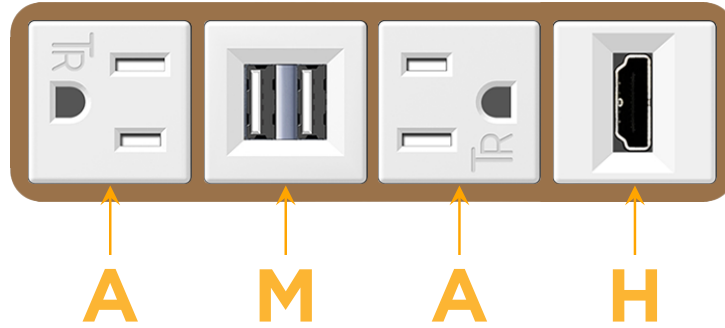

Bezel Finish: **ARCHITECTURAL BRONZE (ABS)**

Custom Finishes Available M-POWER-4TW-AMAH-BZ5AB

Features:

Module/Port Options:

- A** Tamper Resistant AC Receptacle
- E** USB-A & USB-C (20W)
- M** Double USB-A (Fast Charging Ports - 18W)
- H** HDMI
- 6** CAT 6
- 12** RJ 12
- X** Switched AC
- Y** 3-Way Switch (Low Voltage)
- V** USB-C (45W High Speed Charging Port)
- S** USB-C (25W High Speed Charging Port)
- R** Switched AC (Rocker Switch)
- D** Dimmer Switch

Plug:

Supplied with Low Profile Flat 45° Angle 120 VAC Plug

Optional Standard Straight 120 VAC Plug

Optional Straight 120 VAC Pass-through Plug

- CLEAN, COMPACT DESIGN
- STREAMLINED
- LOW PROFILE
- SIDE-EXITING CORDS
- PLUG & PLAY
- 6' AC CORD & PLUG (FLAT PLUG STANDARD)
- CUSTOMIZABLE CONFIGURATIONS AND FINISHES
- UL LISTED FOR MOUNTING IN FURNITURE
- 15A

M-POWER-4T

AC POWER & DATA CONNECTIVITY SOLUTION

M-POWER-4TW-AMAH-BZ5AB

Specs:

Modules/Ports:

- A** Tamper Resistant AC Receptacle
- M** Double USB-A (Fast Charging Ports - 18W)
- H** HDMI

A M H

Distributed by