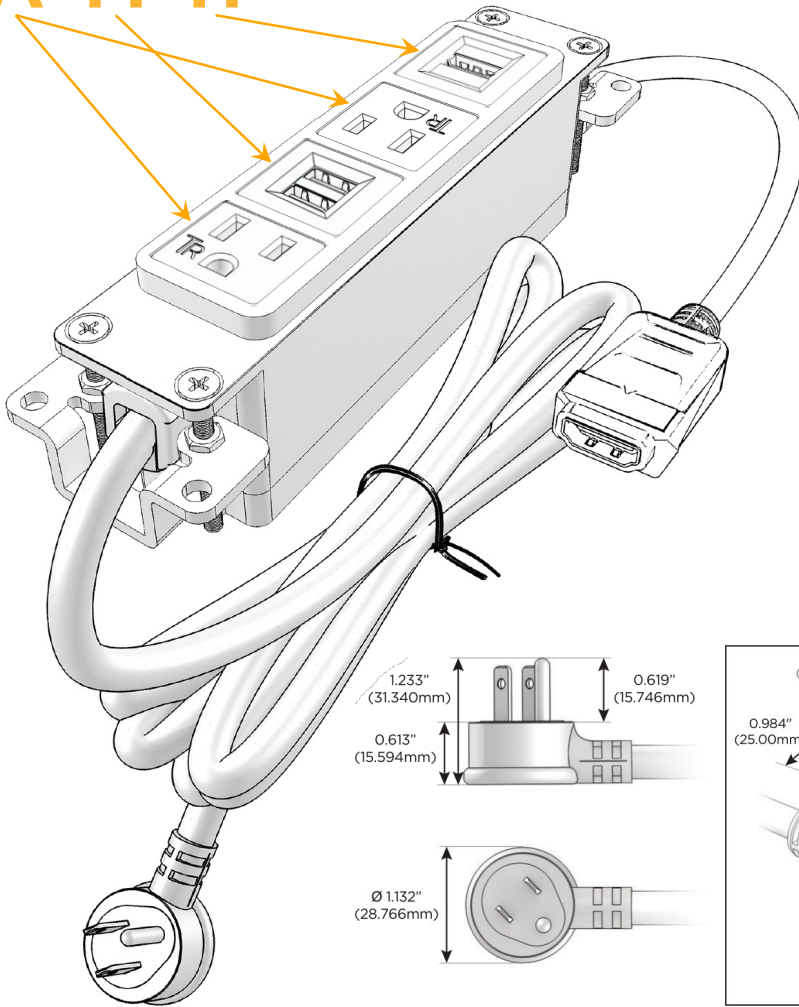

Bezel Finish: **ARCHITECTURAL BRONZE (ABS)**

Custom Finishes Available M-POWER-4TW-AMAH-BZ5AB

Features:

Module/Port Options:

- A** Tamper Resistant AC Receptacle
- E** USB-A & USB-C (20W)
- M** Double USB-A (Fast Charging Ports - 18W)
- H** HDMI
- 6** CAT 6
- 12** RJ 12
- X** Switched AC
- Y** 3-Way Switch (Low Voltage)
- V** USB-C (45W High Speed Charging Port)
- S** USB-C (25W High Speed Charging Port)
- R** Switched AC (Rocker Switch)
- D** Dimmer Switch

Plug:

Supplied with Low Profile Flat 45° Angle 120 VAC Plug

Optional Standard Straight 120 VAC Plug

Optional Straight 120 VAC Pass-through Plug

- CLEAN, COMPACT DESIGN
- STREAMLINED
- LOW PROFILE
- SIDE-EXITING CORDS
- PLUG & PLAY
- 6' AC CORD & PLUG (FLAT PLUG STANDARD)
- CUSTOMIZABLE CONFIGURATIONS AND FINISHES
- UL LISTED FOR MOUNTING IN FURNITURE
- 15A

M-POWER-4T

AC POWER & DATA CONNECTIVITY SOLUTION

M-POWER-4TW-AMAH-BZ5AB

Specs:

Modules/Ports:

- A** Tamper Resistant AC Receptacle
- M** Double USB-A (Fast Charging Ports - 18W)
- H** HDMI

A M H

Distributed by