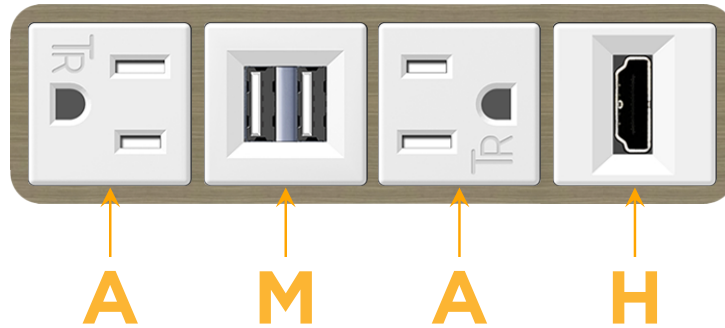

Bezel Finish: **ANTIQUED ARCHITECTURAL BRONZE (ABS)**

Custom Finishes Available M-POWER-4TW-AMAH-BZ5AAB

Features:

Module/Port Options:

- A** Tamper Resistant AC Receptacle
- E** USB-A & USB-C (20W)
- M** Double USB-A (Fast Charging Ports - 18W)
- H** HDMI
- 6** CAT 6
- 12** RJ 12
- X** Switched AC
- Y** 3-Way Switch (Low Voltage)
- V** USB-C (45W High Speed Charging Port)
- S** USB-C (25W High Speed Charging Port)
- R** Switched AC (Rocker Switch)
- D** Dimmer Switch

Plug:

Supplied with Low Profile Flat 45° Angle 120 VAC Plug

Optional Standard Straight 120 VAC Plug

Optional Straight 120 VAC Pass-through Plug

- CLEAN, COMPACT DESIGN
- STREAMLINED
- LOW PROFILE
- SIDE-EXITING CORDS
- PLUG & PLAY
- 6' AC CORD & PLUG (FLAT PLUG STANDARD)
- CUSTOMIZABLE CONFIGURATIONS AND FINISHES
- UL LISTED FOR MOUNTING IN FURNITURE
- 15A

M-POWER-4T

AC POWER & DATA CONNECTIVITY SOLUTION

M-POWER-4TW-AMAH-BZ5AAB

Specs:

Modules/Ports:

- A** Tamper Resistant AC Receptacle
- M** Double USB-A (Fast Charging Ports - 18W)
- H** HDMI

A M H

Distributed by