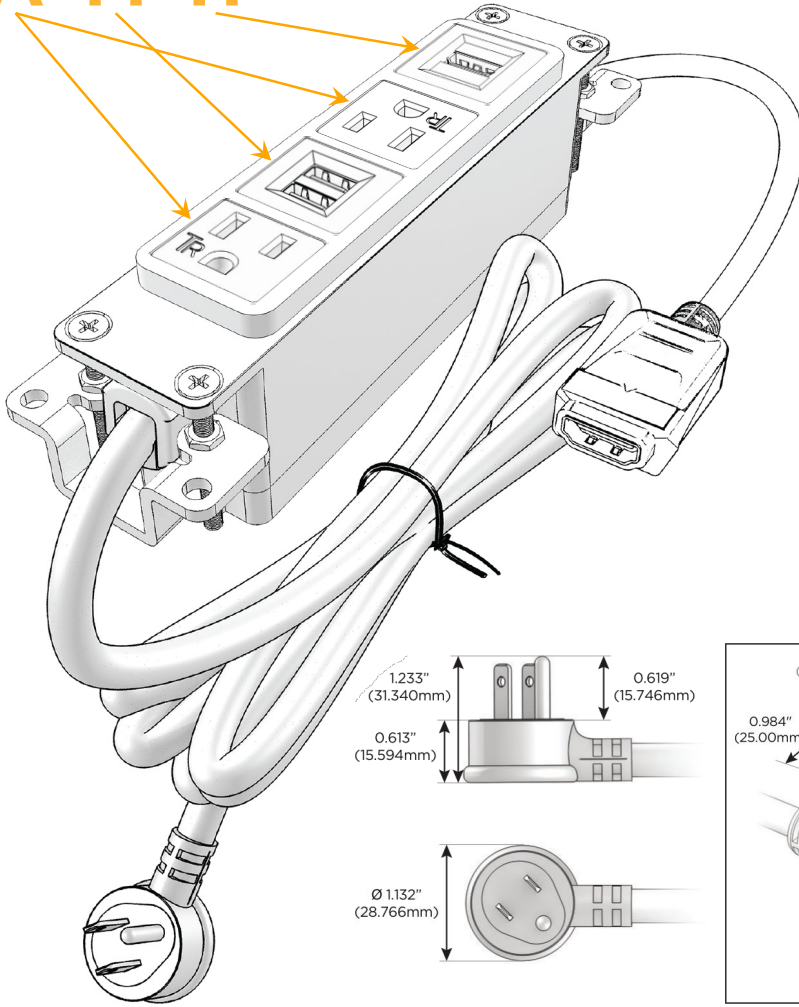

Bezel Finish: **ANTIQUED ARCHITECTURAL BRONZE (ABS)**

Custom Finishes Available M-POWER-4TW-AMAH-BZ5AAB

Features:

Module/Port Options:

- A** Tamper Resistant AC Receptacle
- E** USB-A & USB-C (20W)
- M** Double USB-A (Fast Charging Ports - 18W)
- H** HDMI
- 6** CAT 6
- 12** RJ 12
- X** Switched AC
- Y** 3-Way Switch (Low Voltage)
- V** USB-C (45W High Speed Charging Port)
- S** USB-C (25W High Speed Charging Port)
- R** Switched AC (Rocker Switch)
- D** Dimmer Switch

Plug:

Supplied with Low Profile Flat 45° Angle 120 VAC Plug

Optional Standard Straight 120 VAC Plug

Optional Straight 120 VAC Pass-through Plug

- CLEAN, COMPACT DESIGN
- STREAMLINED
- LOW PROFILE
- SIDE-EXITING CORDS
- PLUG & PLAY
- 6' AC CORD & PLUG (FLAT PLUG STANDARD)
- CUSTOMIZABLE CONFIGURATIONS AND FINISHES
- UL LISTED FOR MOUNTING IN FURNITURE
- 15A

M-POWER-4T

AC POWER & DATA CONNECTIVITY SOLUTION

M-POWER-4TW-AMAH-BZ5AAB

Specs:

Modules/Ports:

- A** Tamper Resistant AC Receptacle
- M** Double USB-A (Fast Charging Ports - 18W)
- H** HDMI

A M H

Distributed by