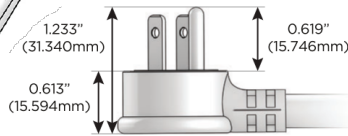

M-POWER-4T

AC POWER & DATA CONNECTIVITY SOLUTION

M-POWER-4TW-AMAH-BZ5AAB

Specs:

Modules/Ports:

- A** Tamper Resistant AC Receptacle
- M** Double USB-A (Fast Charging Ports - 18W)
- H** HDMI

A M H

Distributed by