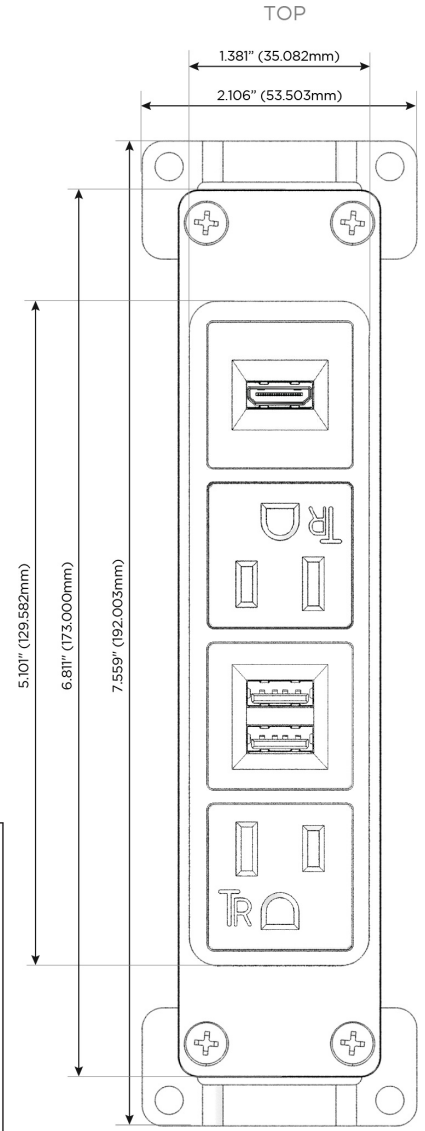

Bezel Finish: **ANTIQUED ARCHITECTURAL BRONZE (ABS)**

Custom Finishes Available M-POWER-4TW-AMAH-BZ5AAB

Features:

Module/Port Options:

- A** Tamper Resistant AC Receptacle
- E** USB-A & USB-C (20W)
- M** Double USB-A (Fast Charging Ports - 18W)
- H** HDMI
- 6** CAT 6
- 12** RJ 12
- X** Switched AC
- Y** 3-Way Switch (Low Voltage)
- V** USB-C (45W High Speed Charging Port)
- S** USB-C (25W High Speed Charging Port)
- R** Switched AC (Rocker Switch)
- D** Dimmer Switch

Plug:

Supplied with Low Profile Flat 45° Angle 120 VAC Plug

Optional Standard Straight 120 VAC Plug

Optional Straight 120 VAC Pass-through Plug

- CLEAN, COMPACT DESIGN
- STREAMLINED
- LOW PROFILE
- SIDE-EXITING CORDS
- PLUG & PLAY
- 6' AC CORD & PLUG (FLAT PLUG STANDARD)
- CUSTOMIZABLE CONFIGURATIONS AND FINISHES
- UL LISTED FOR MOUNTING IN FURNITURE
- 15A

M-POWER-4T

AC POWER & DATA CONNECTIVITY SOLUTION

M-POWER-4TW-AMAH-BZ5AAB

Specs:

Modules/Ports:

- A** Tamper Resistant AC Receptacle
- M** Double USB-A (Fast Charging Ports - 18W)
- H** HDMI

A M H

Distributed by