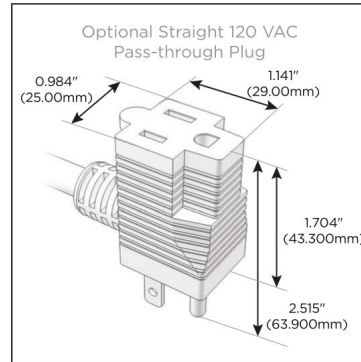

Plug:

Supplied with Low Profile Flat 45° Angle 120 VAC Plug

Optional Standard Straight 120 VAC Plug

Optional Straight 120 VAC Pass-through Plug

- CLEAN, COMPACT DESIGN
- STREAMLINED
- LOW PROFILE
- SIDE-EXITING CORDS
- PLUG & PLAY
- 6' AC CORD & PLUG (FLAT PLUG STANDARD)
- CUSTOMIZABLE CONFIGURATIONS AND FINISHES
- UL LISTED FOR MOUNTING IN FURNITURE
- 15A

M-POWER-4T

AC POWER & DATA CONNECTIVITY SOLUTION

M-POWER-4TW-AMAH-BZ4B

Specs:

Modules/Ports:

- A** Tamper Resistant AC Receptacle
- M** Double USB-A (Fast Charging Ports - 18W)
- H** HDMI

A M H

Distributed by