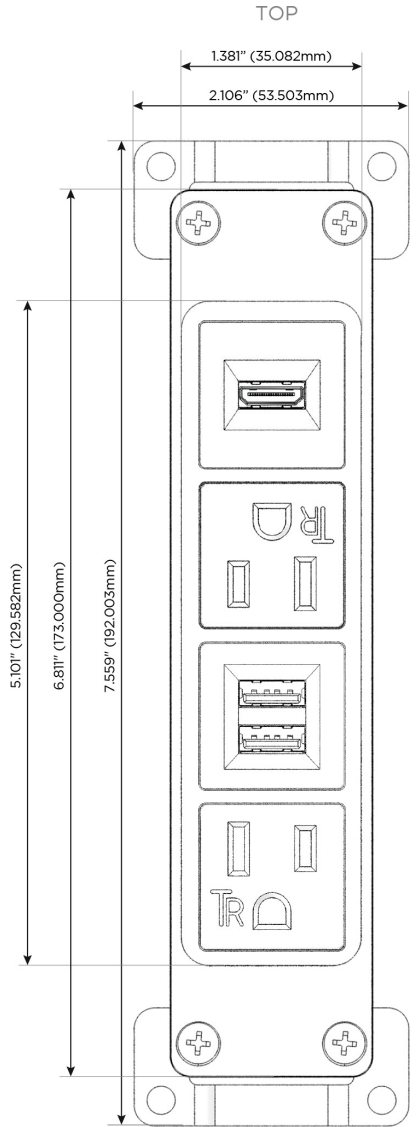

Bezel Finish: **SOLID BRONZE BRUSHED**

Custom Finishes Available M-POWER-4TW-AMAH-BZ4B

Features:

Module/Port Options:

- A** Tamper Resistant AC Receptacle
- E** USB-A & USB-C (20W)
- M** Double USB-A (Fast Charging Ports - 18W)
- H** HDMI
- 6** CAT 6
- 12** RJ 12
- X** Switched AC
- Y** 3-Way Switch (Low Voltage)
- V** USB-C (45W High Speed Charging Port)
- S** USB-C (25W High Speed Charging Port)
- R** Switched AC (Rocker Switch)
- D** Dimmer Switch

Plug:

Supplied with Low Profile Flat 45° Angle 120 VAC Plug

Optional Standard Straight 120 VAC Plug

Optional Straight 120 VAC Pass-through Plug

- CLEAN, COMPACT DESIGN
- STREAMLINED
- LOW PROFILE
- SIDE-EXITING CORDS
- PLUG & PLAY
- 6' AC CORD & PLUG (FLAT PLUG STANDARD)
- CUSTOMIZABLE CONFIGURATIONS AND FINISHES
- UL LISTED FOR MOUNTING IN FURNITURE
- 15A

M-POWER-4T

AC POWER & DATA CONNECTIVITY SOLUTION

M-POWER-4TW-AMAH-BZ4B

Specs:

Modules/Ports:

- A** Tamper Resistant AC Receptacle
- M** Double USB-A (Fast Charging Ports - 18W)
- H** HDMI

A M H

Distributed by