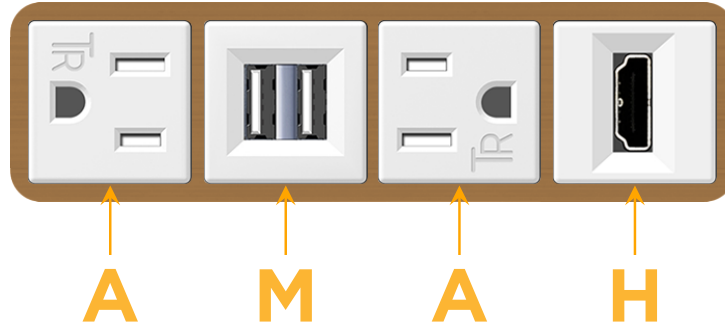

Bezel Finish: **SOLID BRONZE BRUSHED**

Custom Finishes Available M-POWER-4TW-AMAH-BZ4B

Features:

Module/Port Options:

- A** Tamper Resistant AC Receptacle
- E** USB-A & USB-C (20W)
- M** Double USB-A (Fast Charging Ports - 18W)
- H** HDMI
- 6** CAT 6
- 12** RJ 12
- X** Switched AC
- Y** 3-Way Switch (Low Voltage)
- V** USB-C (45W High Speed Charging Port)
- S** USB-C (25W High Speed Charging Port)
- R** Switched AC (Rocker Switch)
- D** Dimmer Switch

Plug:

Supplied with Low Profile Flat 45° Angle 120 VAC Plug

Optional Standard Straight 120 VAC Plug

Optional Straight 120 VAC Pass-through Plug

- CLEAN, COMPACT DESIGN
- STREAMLINED
- LOW PROFILE
- SIDE-EXITING CORDS
- PLUG & PLAY
- 6' AC CORD & PLUG (FLAT PLUG STANDARD)
- CUSTOMIZABLE CONFIGURATIONS AND FINISHES
- UL LISTED FOR MOUNTING IN FURNITURE
- 15A

M-POWER-4T

AC POWER & DATA CONNECTIVITY SOLUTION

M-POWER-4TW-AMAH-BZ4B

Specs:

Modules/Ports:

- A** Tamper Resistant AC Receptacle
- M** Double USB-A (Fast Charging Ports - 18W)
- H** HDMI

A M H

Distributed by