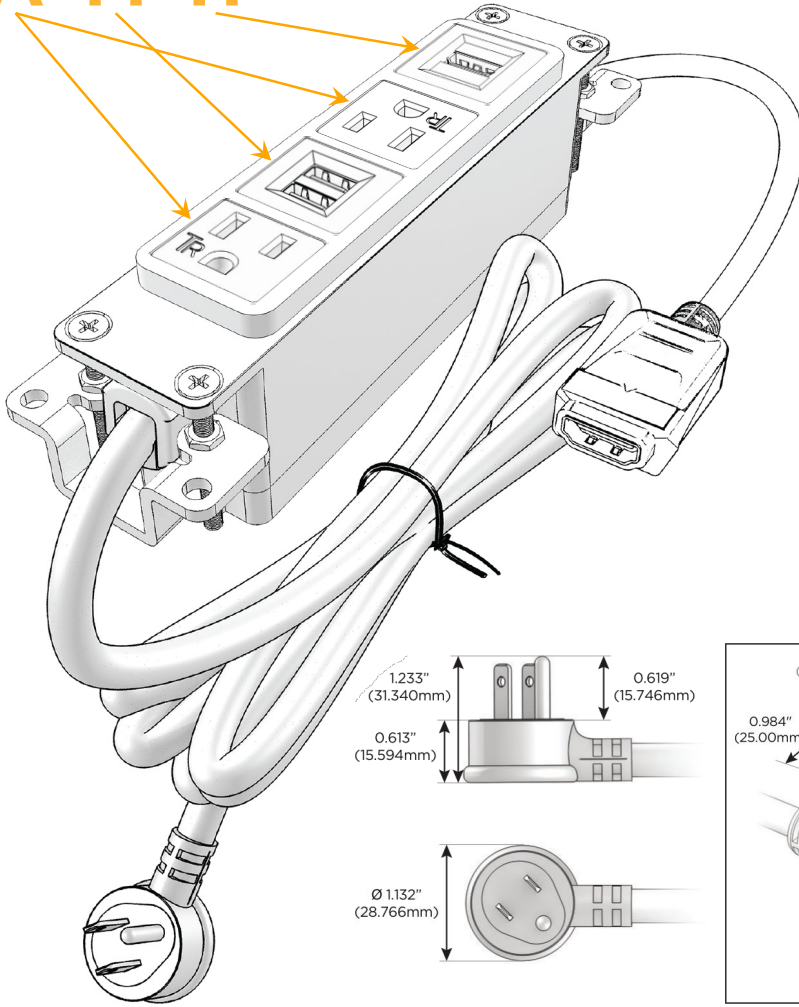

Bezel Finish: **SOLID BRONZE BRUSHED**

Custom Finishes Available M-POWER-4TW-AMAH-BZ4B

Features:

Module/Port Options:

- A** Tamper Resistant AC Receptacle
- E** USB-A & USB-C (20W)
- M** Double USB-A (Fast Charging Ports - 18W)
- H** HDMI
- 6** CAT 6
- 12** RJ 12
- X** Switched AC
- Y** 3-Way Switch (Low Voltage)
- V** USB-C (45W High Speed Charging Port)
- S** USB-C (25W High Speed Charging Port)
- R** Switched AC (Rocker Switch)
- D** Dimmer Switch

Plug:

Supplied with Low Profile Flat 45° Angle 120 VAC Plug

Optional Standard Straight 120 VAC Plug

Optional Straight 120 VAC Pass-through Plug

- CLEAN, COMPACT DESIGN
- STREAMLINED
- LOW PROFILE
- SIDE-EXITING CORDS
- PLUG & PLAY
- 6' AC CORD & PLUG (FLAT PLUG STANDARD)
- CUSTOMIZABLE CONFIGURATIONS AND FINISHES
- UL LISTED FOR MOUNTING IN FURNITURE
- 15A

M-POWER-4T

AC POWER & DATA CONNECTIVITY SOLUTION

M-POWER-4TW-AMAH-BZ4B

Specs:

Modules/Ports:

- A** Tamper Resistant AC Receptacle
- M** Double USB-A (Fast Charging Ports - 18W)
- H** HDMI

A M H

Distributed by