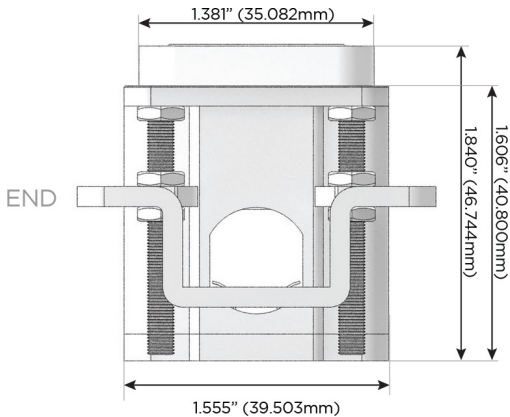

Plug:

Supplied with Low Profile Flat 45° Angle 120 VAC Plug

Optional Standard Straight 120 VAC Plug

Optional Straight 120 VAC Pass-through Plug

- CLEAN, COMPACT DESIGN
- STREAMLINED
- LOW PROFILE
- SIDE-EXITING CORDS
- PLUG & PLAY
- 6' AC CORD & PLUG (FLAT PLUG STANDARD)
- CUSTOMIZABLE CONFIGURATIONS AND FINISHES
- UL LISTED FOR MOUNTING IN FURNITURE
- 15A

M-POWER-4T

AC POWER & DATA CONNECTIVITY SOLUTION

M-POWER-4TW-AMAH-BZ4B

Specs:

Modules/Ports:

- A** Tamper Resistant AC Receptacle
- M** Double USB-A (Fast Charging Ports - 18W)
- H** HDMI

A M H

Distributed by