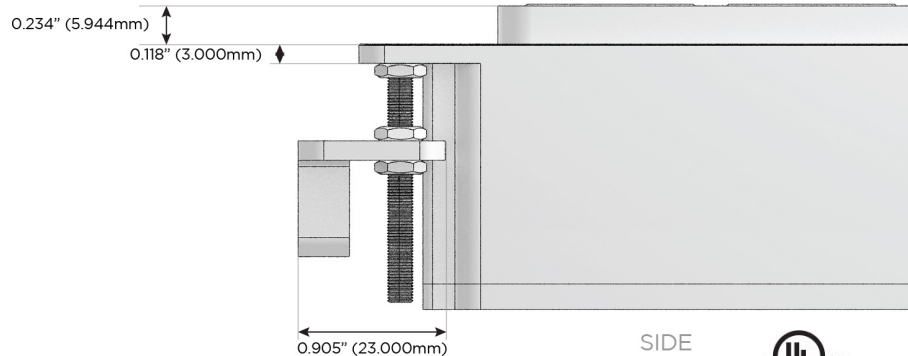

M-POWER-4T

AC POWER & DATA CONNECTIVITY SOLUTION

M-POWER-4TW-AMAH-BZ4B

Specs:

Modules/Ports:

- A** Tamper Resistant AC Receptacle
- M** Double USB-A (Fast Charging Ports - 18W)
- H** HDMI

A M H

Distributed by