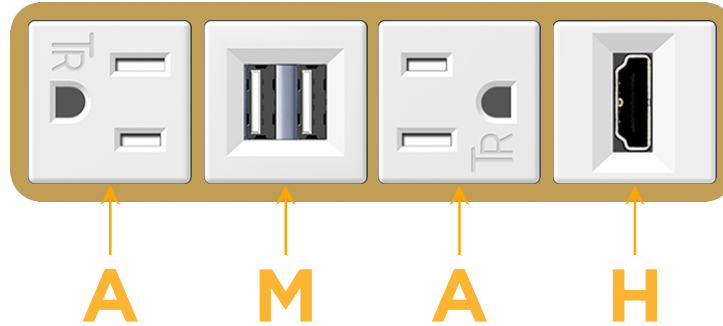

M-POWER-4T

AC POWER & DATA CONNECTIVITY SOLUTION

M-POWER-4TW-AMAH-BRB

Distributed by

Mormax Company, Inc.

8 Westchester Plaza

Elmsford, NY 10523

914-699-0101

sales@mormax.com

mormax.com

Metro Light & Power's line of power & data solutions offers sophisticated design elements combined with greater ease of installation. Streamlined and low-profile, enhanced by side-exiting cords, our outlets advance the industry with their cutting edge look and feel. We believe flexibility is key, and we provide a variety of mounting options, including the ability to mount in limited spaces. Our outlets are available in many finishes and configurations, in addition to a custom color and finish capability for our clients.

Bezel Finish: **SOLID BRASS**

Custom Finishes Available M-POWER-4TW-AMAH-BRB

Features:

Module/Port Options:

- **A** Tamper Resistant AC Receptacle
- **E** USB-A & USB-C (20W)
- **M** Double USB-A (Fast Charging Ports - 18W)
- **H** HDMI
- **6** CAT 6
- **12** RJ 12
- **X** Switched AC
- **Y** 3-Way Switch (Low Voltage)
- **V** USB-C (45W High Speed Charging Port)
- **S** USB-C (25W High Speed Charging Port)
- **R** Switched AC (Rocker Switch)
- **D** Dimmer Switch

Plug:

Supplied with Low Profile Flat 45° Angle 120 VAC Plug

Optional Standard Straight 120 VAC Plug

Optional Straight 120 VAC Pass-through Plug

- CLEAN, COMPACT DESIGN
- STREAMLINED
- LOW PROFILE
- SIDE-EXITING CORDS
- PLUG & PLAY
- 6' AC CORD & PLUG (FLAT PLUG STANDARD)
- CUSTOMIZABLE CONFIGURATIONS AND FINISHES
- UL LISTED FOR MOUNTING IN FURNITURE
- 15A