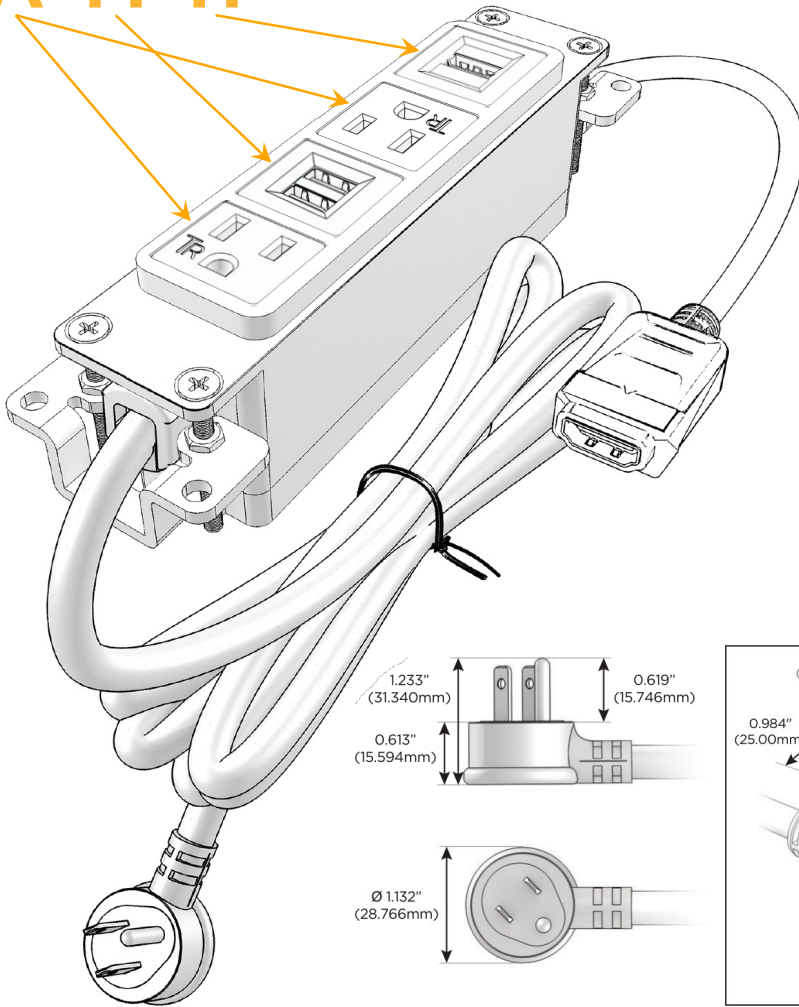

### Module/Port Options:

- A** Tamper Resistant AC Receptacle
- E** USB-A & USB-C (20W)
- M** Double USB-A (Fast Charging Ports - 18W)
- H** HDMI
- 6** CAT 6
- 12** RJ 12
- X** Switched AC
- Y** 3-Way Switch (Low Voltage)
- V** USB-C (45W High Speed Charging Port)
- S** USB-C (25W High Speed Charging Port)
- R** Switched AC (Rocker Switch)
- D** Dimmer Switch

### Plug:

Supplied with Low Profile Flat 45° Angle 120 VAC Plug

Optional Standard Straight 120 VAC Plug

Optional Straight 120 VAC Pass-through Plug

- CLEAN, COMPACT DESIGN
- STREAMLINED
- LOW PROFILE
- SIDE-EXITING CORDS
- PLUG & PLAY
- 6' AC CORD & PLUG (FLAT PLUG STANDARD)
- CUSTOMIZABLE CONFIGURATIONS AND FINISHES
- UL LISTED FOR MOUNTING IN FURNITURE
- 15A

# M-POWER-4T

AC POWER & DATA CONNECTIVITY SOLUTION

M-POWER-4TW-AMAH-BRB

Specs:

**Modules/Ports:**

- A** Tamper Resistant AC Receptacle
- M** Double USB-A (Fast Charging Ports - 18W)
- H** HDMI

**A M H**

Distributed by