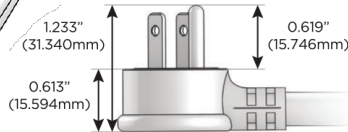

# M-POWER-4T

AC POWER & DATA CONNECTIVITY SOLUTION

M-POWER-4TW-AMAH-BRB

Specs:

**Modules/Ports:**

- A** Tamper Resistant AC Receptacle
- M** Double USB-A (Fast Charging Ports - 18W)
- H** HDMI

**A M H**

Distributed by