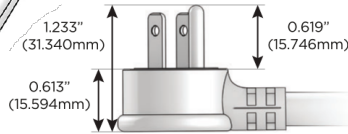

### Plug:

Supplied with Low Profile Flat 45° Angle 120 VAC Plug

Optional Standard Straight 120 VAC Plug

Optional Straight 120 VAC Pass-through Plug

- CLEAN, COMPACT DESIGN
- STREAMLINED
- LOW PROFILE
- SIDE-EXITING CORDS
- PLUG & PLAY
- 6' AC CORD & PLUG (FLAT PLUG STANDARD)
- CUSTOMIZABLE CONFIGURATIONS AND FINISHES
- UL LISTED FOR MOUNTING IN FURNITURE
- 15A

# M-POWER-4T

AC POWER & DATA CONNECTIVITY SOLUTION

M-POWER-4TW-AMAH-BRAB

Specs:

**Modules/Ports:**

- A** Tamper Resistant AC Receptacle
- M** Double USB-A (Fast Charging Ports - 18W)
- H** HDMI

**A M H**

Distributed by