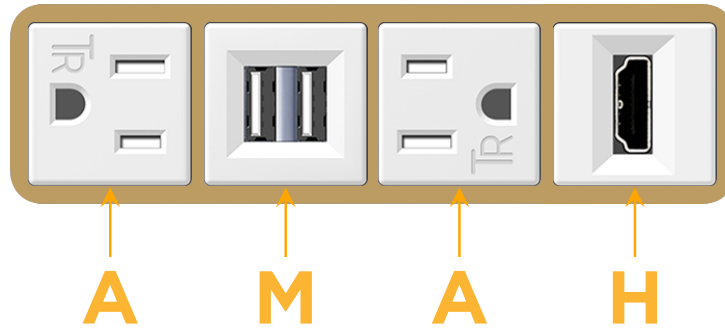

M-POWER-4T

AC POWER & DATA CONNECTIVITY SOLUTION

M-POWER-4TW-AMAH-BRAB

Distributed by

Mormax Company, Inc.

8 Westchester Plaza

Elmsford, NY 10523

914-699-0101

sales@mormax.com

mormax.com

Metro Light & Power's line of power & data solutions offers sophisticated design elements combined with greater ease of installation. Streamlined and low-profile, enhanced by side-exiting cords, our outlets advance the industry with their cutting edge look and feel. We believe flexibility is key, and we provide a variety of mounting options, including the ability to mount in limited spaces. Our outlets are available in many finishes and configurations, in addition to a custom color and finish capability for our clients.

Bezel Finish: **BRASS (ABS)**

Custom Finishes Available M-POWER-4TW-AMAH-BRAB

Features:

Module/Port Options:

- **A** Tamper Resistant AC Receptacle
- **E** USB-A & USB-C (20W)
- **M** Double USB-A (Fast Charging Ports - 18W)
- **H** HDMI
- **6** CAT 6
- **12** RJ 12
- **X** Switched AC
- **Y** 3-Way Switch (Low Voltage)
- **V** USB-C (45W High Speed Charging Port)
- **S** USB-C (25W High Speed Charging Port)
- **R** Switched AC (Rocker Switch)
- **D** Dimmer Switch

Plug:

Supplied with Low Profile Flat 45° Angle 120 VAC Plug

Optional Standard Straight 120 VAC Plug

Optional Straight 120 VAC Pass-through Plug

- CLEAN, COMPACT DESIGN
- STREAMLINED
- LOW PROFILE
- SIDE-EXITING CORDS
- PLUG & PLAY
- 6' AC CORD & PLUG (FLAT PLUG STANDARD)
- CUSTOMIZABLE CONFIGURATIONS AND FINISHES
- UL LISTED FOR MOUNTING IN FURNITURE
- 15A