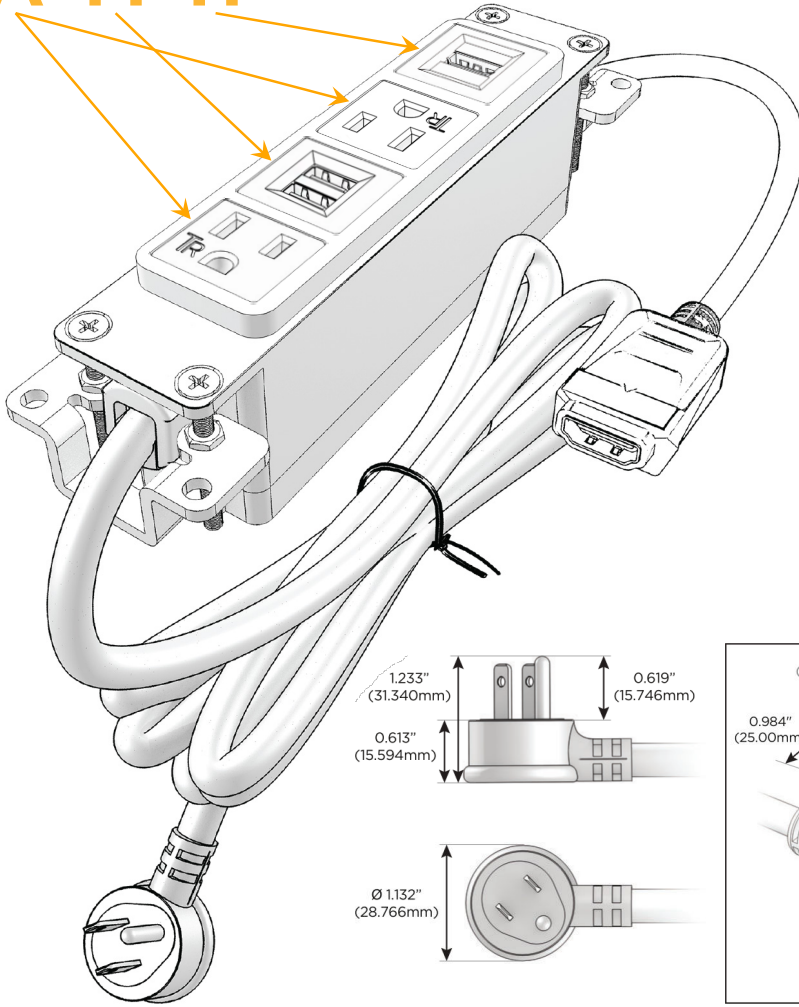

### Module/Port Options:

- A** Tamper Resistant AC Receptacle
- E** USB-A & USB-C (20W)
- M** Double USB-A (Fast Charging Ports - 18W)
- H** HDMI
- 6** CAT 6
- 12** RJ 12
- X** Switched AC
- Y** 3-Way Switch (Low Voltage)
- V** USB-C (45W High Speed Charging Port)
- S** USB-C (25W High Speed Charging Port)
- R** Switched AC (Rocker Switch)
- D** Dimmer Switch

### Plug:

Supplied with Low Profile Flat 45° Angle 120 VAC Plug

Optional Standard Straight 120 VAC Plug

Optional Straight 120 VAC Pass-through Plug

- CLEAN, COMPACT DESIGN
- STREAMLINED
- LOW PROFILE
- SIDE-EXITING CORDS
- PLUG & PLAY
- 6' AC CORD & PLUG (FLAT PLUG STANDARD)
- CUSTOMIZABLE CONFIGURATIONS AND FINISHES
- UL LISTED FOR MOUNTING IN FURNITURE
- 15A

# M-POWER-4T

AC POWER & DATA CONNECTIVITY SOLUTION

M-POWER-4TW-AMAH-BRAB

Specs:

**Modules/Ports:**

- A** Tamper Resistant AC Receptacle
- M** Double USB-A (Fast Charging Ports - 18W)
- H** HDMI

**A M H**

Distributed by