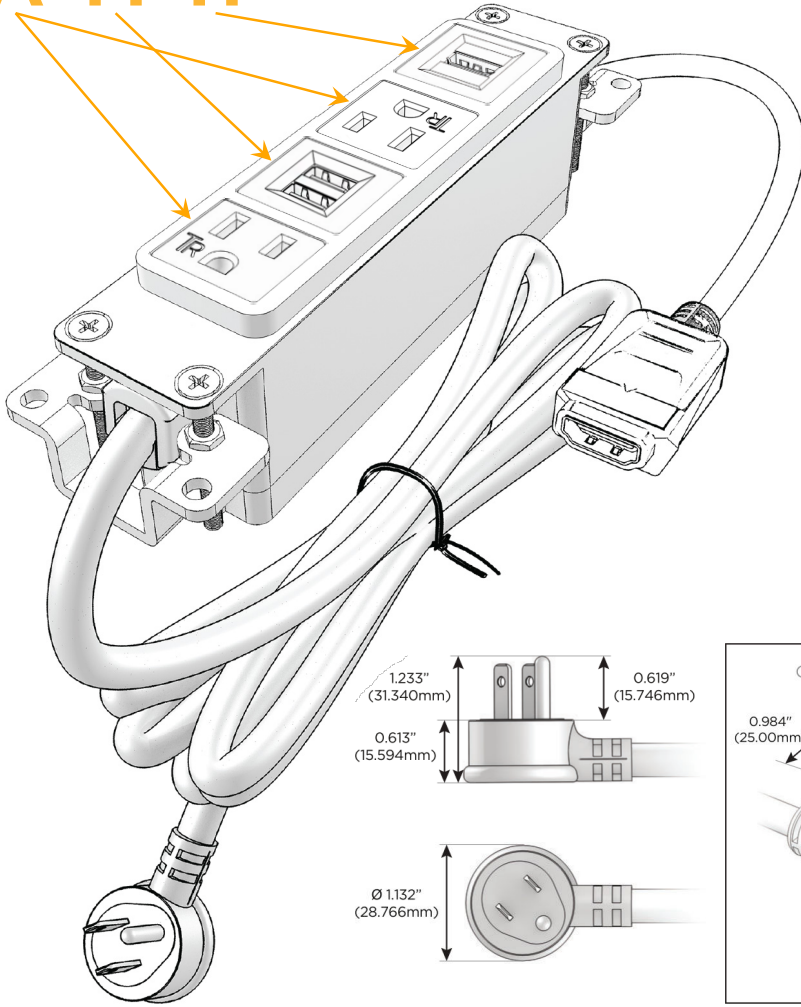

Bezel Finish: **BRASS ANTIQUED (ABS)**

Custom Finishes Available M-POWER-4TW-AMAH-BRAAB

Features:

Module/Port Options:

- A** Tamper Resistant AC Receptacle
- E** USB-A & USB-C (20W)
- M** Double USB-A (Fast Charging Ports - 18W)
- H** HDMI
- 6** CAT 6
- 12** RJ 12
- X** Switched AC
- Y** 3-Way Switch (Low Voltage)
- V** USB-C (45W High Speed Charging Port)
- S** USB-C (25W High Speed Charging Port)
- R** Switched AC (Rocker Switch)
- D** Dimmer Switch

Plug:

Supplied with Low Profile Flat 45° Angle 120 VAC Plug

Optional Standard Straight 120 VAC Plug

Optional Straight 120 VAC Pass-through Plug

- CLEAN, COMPACT DESIGN
- STREAMLINED
- LOW PROFILE
- SIDE-EXITING CORDS
- PLUG & PLAY
- 6' AC CORD & PLUG (FLAT PLUG STANDARD)
- CUSTOMIZABLE CONFIGURATIONS AND FINISHES
- UL LISTED FOR MOUNTING IN FURNITURE
- 15A

M-POWER-4T

AC POWER & DATA CONNECTIVITY SOLUTION

M-POWER-4TW-AMAH-BRAAB

Specs:

Modules/Ports:

- A** Tamper Resistant AC Receptacle
- M** Double USB-A (Fast Charging Ports - 18W)
- H** HDMI

A M H

Distributed by