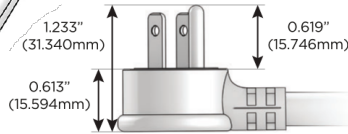

M-POWER-4T

AC POWER & DATA CONNECTIVITY SOLUTION

M-POWER-4TW-AMAH-BRAAB

Specs:

Modules/Ports:

- A** Tamper Resistant AC Receptacle
- M** Double USB-A (Fast Charging Ports - 18W)
- H** HDMI

A M H

Distributed by