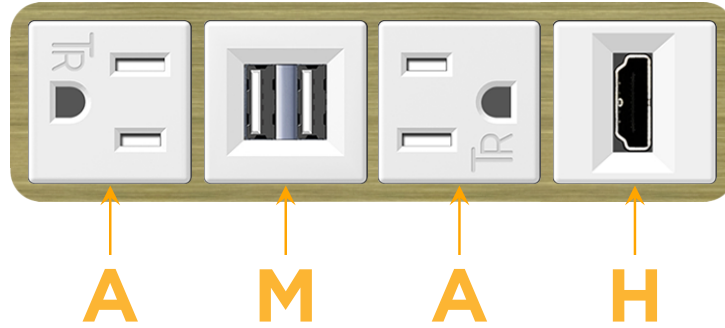

Bezel Finish: **BRASS ANTIQUED (ABS)**

Custom Finishes Available M-POWER-4TW-AMAH-BRAAB

Features:

Module/Port Options:

- A** Tamper Resistant AC Receptacle
- E** USB-A & USB-C (20W)
- M** Double USB-A (Fast Charging Ports - 18W)
- H** HDMI
- 6** CAT 6
- 12** RJ 12
- X** Switched AC
- Y** 3-Way Switch (Low Voltage)
- V** USB-C (45W High Speed Charging Port)
- S** USB-C (25W High Speed Charging Port)
- R** Switched AC (Rocker Switch)
- D** Dimmer Switch

Plug:

Supplied with Low Profile Flat 45° Angle 120 VAC Plug

Optional Standard Straight 120 VAC Plug

Optional Straight 120 VAC Pass-through Plug

- CLEAN, COMPACT DESIGN
- STREAMLINED
- LOW PROFILE
- SIDE-EXITING CORDS
- PLUG & PLAY
- 6' AC CORD & PLUG (FLAT PLUG STANDARD)
- CUSTOMIZABLE CONFIGURATIONS AND FINISHES
- UL LISTED FOR MOUNTING IN FURNITURE
- 15A

M-POWER-4T

AC POWER & DATA CONNECTIVITY SOLUTION

M-POWER-4TW-AMAH-BRAAB

Specs:

Modules/Ports:

- A** Tamper Resistant AC Receptacle
- M** Double USB-A (Fast Charging Ports - 18W)
- H** HDMI

A M H

Distributed by