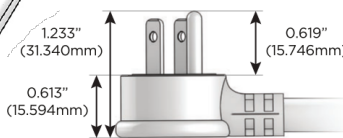

M-POWER-4T

AC POWER & DATA CONNECTIVITY SOLUTION

M-POWER-4TW-AMAH-BR4B

Specs:

Modules/Ports:

- A** Tamper Resistant AC Receptacle
- M** Double USB-A (Fast Charging Ports - 18W)
- H** HDMI

A M H

Distributed by