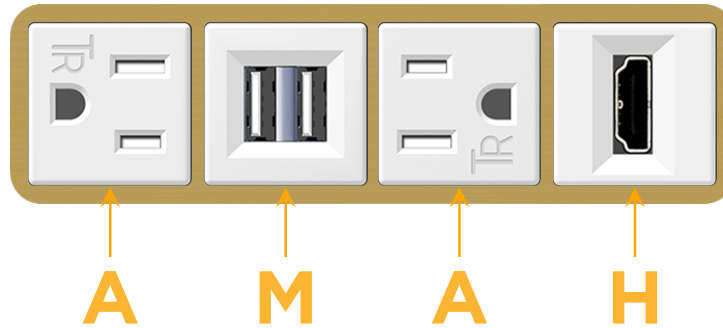

Bezel Finish: **SOLID BRASS BRUSHED**

Custom Finishes Available M-POWER-4TW-AMAH-BR4B

Features:

Module/Port Options:

- A** Tamper Resistant AC Receptacle
- E** USB-A & USB-C (20W)
- M** Double USB-A (Fast Charging Ports - 18W)
- H** HDMI
- 6** CAT 6
- 12** RJ 12
- X** Switched AC
- Y** 3-Way Switch (Low Voltage)
- V** USB-C (45W High Speed Charging Port)
- S** USB-C (25W High Speed Charging Port)
- R** Switched AC (Rocker Switch)
- D** Dimmer Switch

Plug:

Supplied with Low Profile Flat 45° Angle 120 VAC Plug

Optional Standard Straight 120 VAC Plug

Optional Straight 120 VAC Pass-through Plug

- CLEAN, COMPACT DESIGN
- STREAMLINED
- LOW PROFILE
- SIDE-EXITING CORDS
- PLUG & PLAY
- 6' AC CORD & PLUG (FLAT PLUG STANDARD)
- CUSTOMIZABLE CONFIGURATIONS AND FINISHES
- UL LISTED FOR MOUNTING IN FURNITURE
- 15A

M-POWER-4T

AC POWER & DATA CONNECTIVITY SOLUTION

M-POWER-4TW-AMAH-BR4B

Specs:

Modules/Ports:

- A** Tamper Resistant AC Receptacle
- M** Double USB-A (Fast Charging Ports - 18W)
- H** HDMI

A M H

Distributed by