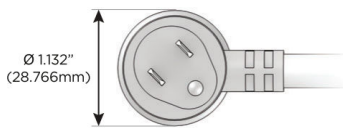

Plug:

Supplied with Low Profile Flat 45° Angle 120 VAC Plug

Optional Standard Straight 120 VAC Plug

Optional Straight 120 VAC Pass-through Plug

- CLEAN, COMPACT DESIGN
- STREAMLINED
- LOW PROFILE
- SIDE-EXITING CORDS
- PLUG & PLAY
- 6' AC CORD & PLUG (FLAT PLUG STANDARD)
- CUSTOMIZABLE CONFIGURATIONS AND FINISHES
- UL LISTED FOR MOUNTING IN FURNITURE
- 15A

M-POWER-4T

AC POWER & DATA CONNECTIVITY SOLUTION

M-POWER-4TW-AMAH-BR4B

Specs:

Modules/Ports:

- A** Tamper Resistant AC Receptacle
- M** Double USB-A (Fast Charging Ports - 18W)
- H** HDMI

A M H

Distributed by