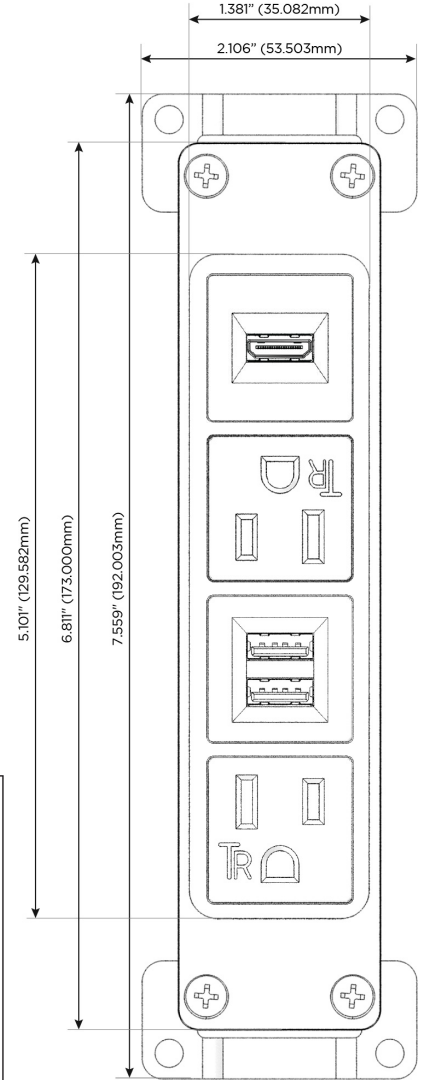

Distributed by

Mormax Company, Inc.

8 Westchester Plaza

Elmsford, NY 10523

914-699-0101

sales@mormax.com

mormax.com

TOP