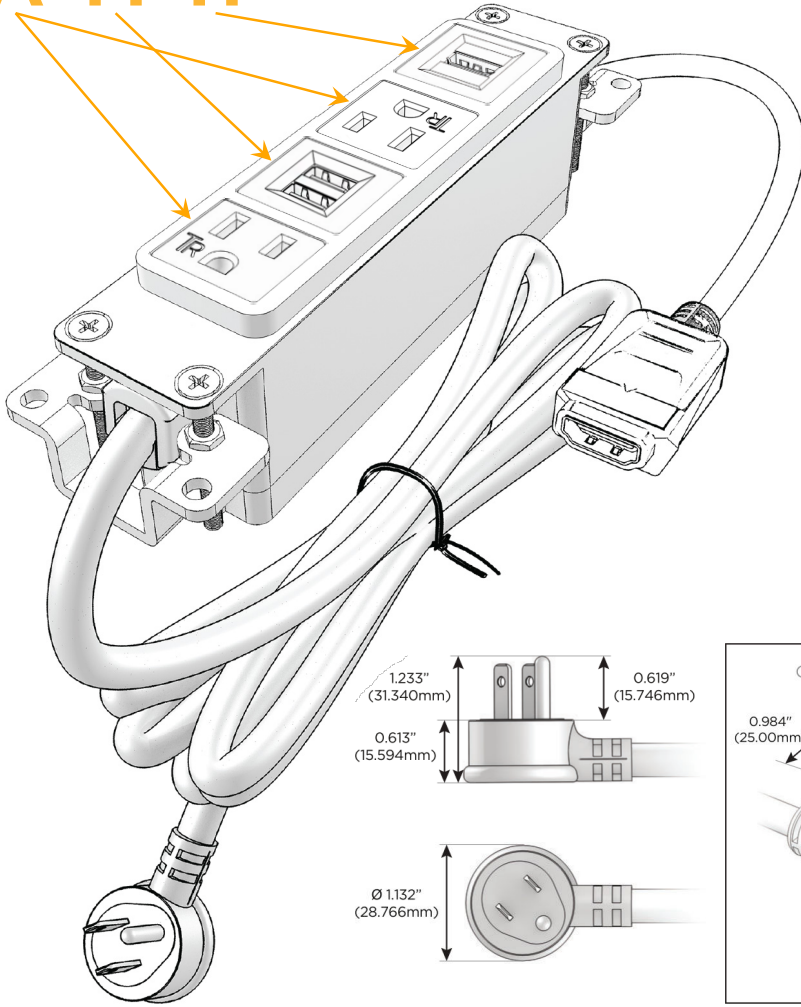

Bezel Finish: **SOLID BRASS BRUSHED**

Custom Finishes Available M-POWER-4TW-AMAH-BR4B

Features:

Module/Port Options:

- A** Tamper Resistant AC Receptacle
- E** USB-A & USB-C (20W)
- M** Double USB-A (Fast Charging Ports - 18W)
- H** HDMI
- 6** CAT 6
- 12** RJ 12
- X** Switched AC
- Y** 3-Way Switch (Low Voltage)
- V** USB-C (45W High Speed Charging Port)
- S** USB-C (25W High Speed Charging Port)
- R** Switched AC (Rocker Switch)
- D** Dimmer Switch

Plug:

Supplied with Low Profile Flat 45° Angle 120 VAC Plug

Optional Standard Straight 120 VAC Plug

Optional Straight 120 VAC Pass-through Plug

- CLEAN, COMPACT DESIGN
- STREAMLINED
- LOW PROFILE
- SIDE-EXITING CORDS
- PLUG & PLAY
- 6' AC CORD & PLUG (FLAT PLUG STANDARD)
- CUSTOMIZABLE CONFIGURATIONS AND FINISHES
- UL LISTED FOR MOUNTING IN FURNITURE
- 15A

M-POWER-4T

AC POWER & DATA CONNECTIVITY SOLUTION

M-POWER-4TW-AMAH-BR4B

Specs:

Modules/Ports:

- A** Tamper Resistant AC Receptacle
- M** Double USB-A (Fast Charging Ports - 18W)
- H** HDMI

A M H

Distributed by