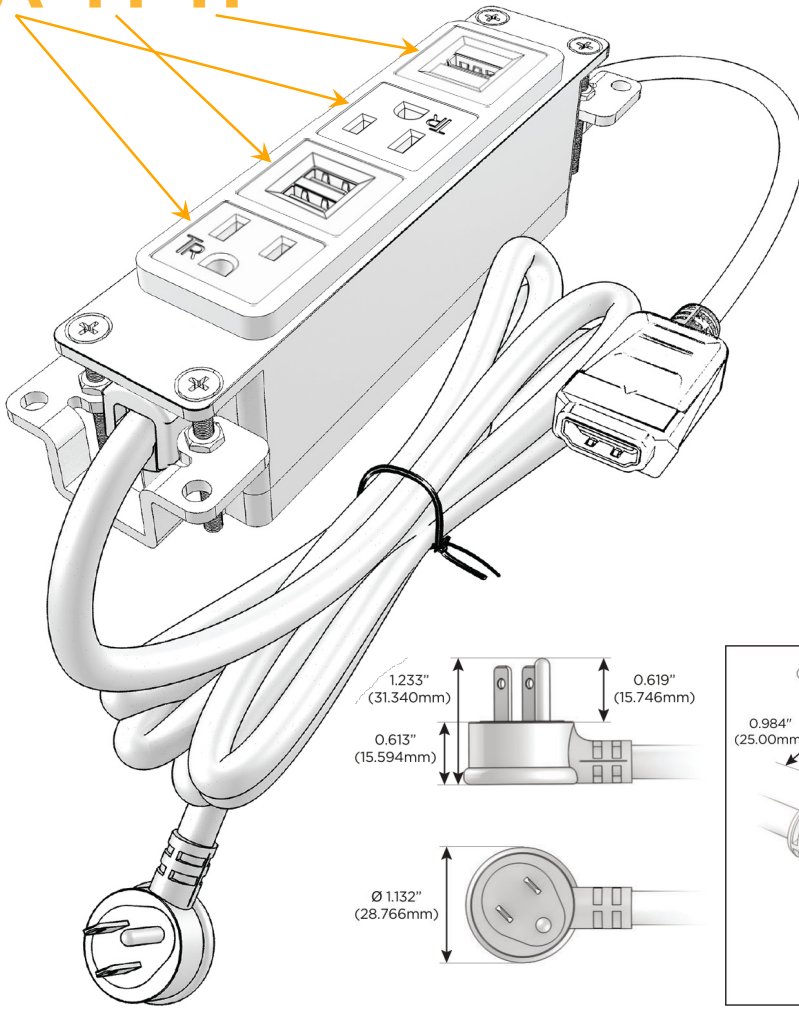

### Module/Port Options:

- A** Tamper Resistant AC Receptacle
- E** USB-A & USB-C (20W)
- M** Double USB-A (Fast Charging Ports - 18W)
- H** HDMI
- 6** CAT 6
- 12** RJ 12
- X** Switched AC
- Y** 3-Way Switch (Low Voltage)
- V** USB-C (45W High Speed Charging Port)
- S** USB-C (25W High Speed Charging Port)
- R** Switched AC (Rocker Switch)
- D** Dimmer Switch

### Plug:

Supplied with Low Profile Flat 45° Angle 120 VAC Plug

Optional Standard Straight 120 VAC Plug

Optional Straight 120 VAC Pass-through Plug

- CLEAN, COMPACT DESIGN
- STREAMLINED
- LOW PROFILE
- SIDE-EXITING CORDS
- PLUG & PLAY
- 6' AC CORD & PLUG (FLAT PLUG STANDARD)
- CUSTOMIZABLE CONFIGURATIONS AND FINISHES
- UL LISTED FOR MOUNTING IN FURNITURE
- 15A

# M-POWER-4T

AC POWER & DATA CONNECTIVITY SOLUTION

M-POWER-4TW-AMAH-BB

Specs:

**Modules/Ports:**

- A** Tamper Resistant AC Receptacle
- M** Double USB-A (Fast Charging Ports - 18W)
- H** HDMI

**A M H**

Distributed by