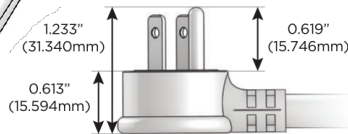

### Plug:

Supplied with Low Profile Flat 45° Angle 120 VAC Plug

Optional Standard Straight 120 VAC Plug

Optional Straight 120 VAC Pass-through Plug

- CLEAN, COMPACT DESIGN
- STREAMLINED
- LOW PROFILE
- SIDE-EXITING CORDS
- PLUG & PLAY
- 6' AC CORD & PLUG (FLAT PLUG STANDARD)
- CUSTOMIZABLE CONFIGURATIONS AND FINISHES
- UL LISTED FOR MOUNTING IN FURNITURE
- 15A

# M-POWER-4T

AC POWER & DATA CONNECTIVITY SOLUTION

M-POWER-4TW-AMAH-BB

Specs:

**Modules/Ports:**

- A** Tamper Resistant AC Receptacle
- M** Double USB-A (Fast Charging Ports - 18W)
- H** HDMI

**A M H**

Distributed by