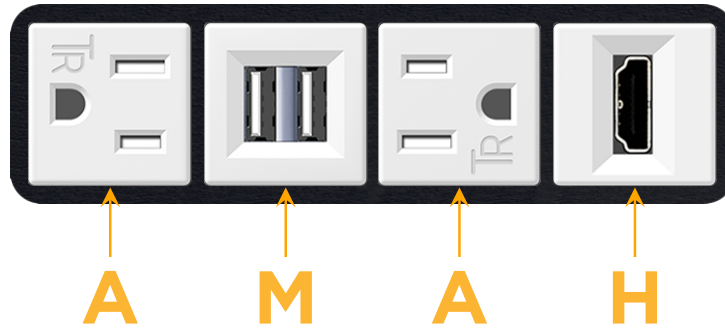

M-POWER-4T

AC POWER & DATA CONNECTIVITY SOLUTION

M-POWER-4TW-AMAH-BB

Distributed by

Mormax Company, Inc.

8 Westchester Plaza

Elmsford, NY 10523

914-699-0101

sales@mormax.com

mormax.com

Metro Light & Power's line of power & data solutions offers sophisticated design elements combined with greater ease of installation. Streamlined and low-profile, enhanced by side-exiting cords, our outlets advance the industry with their cutting edge look and feel. We believe flexibility is key, and we provide a variety of mounting options, including the ability to mount in limited spaces. Our outlets are available in many finishes and configurations, in addition to a custom color and finish capability for our clients.

Bezel Finish: **BLACK (STEEL)**

Custom Finishes Available M-POWER-4TW-AMAH-BB

Features:

Module/Port Options:

- **A** Tamper Resistant AC Receptacle
- **E** USB-A & USB-C (20W)
- **M** Double USB-A (Fast Charging Ports - 18W)
- **H** HDMI
- **6** CAT 6
- **12** RJ 12
- **X** Switched AC
- **Y** 3-Way Switch (Low Voltage)
- **V** USB-C (45W High Speed Charging Port)
- **S** USB-C (25W High Speed Charging Port)
- **R** Switched AC (Rocker Switch)
- **D** Dimmer Switch

Plug:

Supplied with Low Profile Flat 45° Angle 120 VAC Plug

Optional Standard Straight 120 VAC Plug

Optional Straight 120 VAC Pass-through Plug

- CLEAN, COMPACT DESIGN
- STREAMLINED
- LOW PROFILE
- SIDE-EXITING CORDS
- PLUG & PLAY
- 6' AC CORD & PLUG (FLAT PLUG STANDARD)
- CUSTOMIZABLE CONFIGURATIONS AND FINISHES
- UL LISTED FOR MOUNTING IN FURNITURE
- 15A