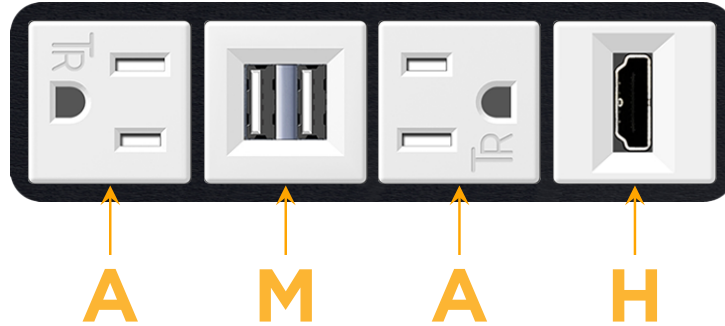

Bezel Finish: **BLACK (ABS)**

Custom Finishes Available M-POWER-4TW-AMAH-BAB

Features:

Module/Port Options:

- A** Tamper Resistant AC Receptacle
- E** USB-A & USB-C (20W)
- M** Double USB-A (Fast Charging Ports - 18W)
- H** HDMI
- 6** CAT 6
- 12** RJ 12
- X** Switched AC
- Y** 3-Way Switch (Low Voltage)
- V** USB-C (45W High Speed Charging Port)
- S** USB-C (25W High Speed Charging Port)
- R** Switched AC (Rocker Switch)
- D** Dimmer Switch

Plug:

Supplied with Low Profile Flat 45° Angle 120 VAC Plug

Optional Standard Straight 120 VAC Plug

Optional Straight 120 VAC Pass-through Plug

- CLEAN, COMPACT DESIGN
- STREAMLINED
- LOW PROFILE
- SIDE-EXITING CORDS
- PLUG & PLAY
- 6' AC CORD & PLUG (FLAT PLUG STANDARD)
- CUSTOMIZABLE CONFIGURATIONS AND FINISHES
- UL LISTED FOR MOUNTING IN FURNITURE
- 15A

M-POWER-4T

AC POWER & DATA CONNECTIVITY SOLUTION

M-POWER-4TW-AMAH-BAB

Specs:

Modules/Ports:

- A** Tamper Resistant AC Receptacle
- M** Double USB-A (Fast Charging Ports - 18W)
- H** HDMI

A M H

TOP