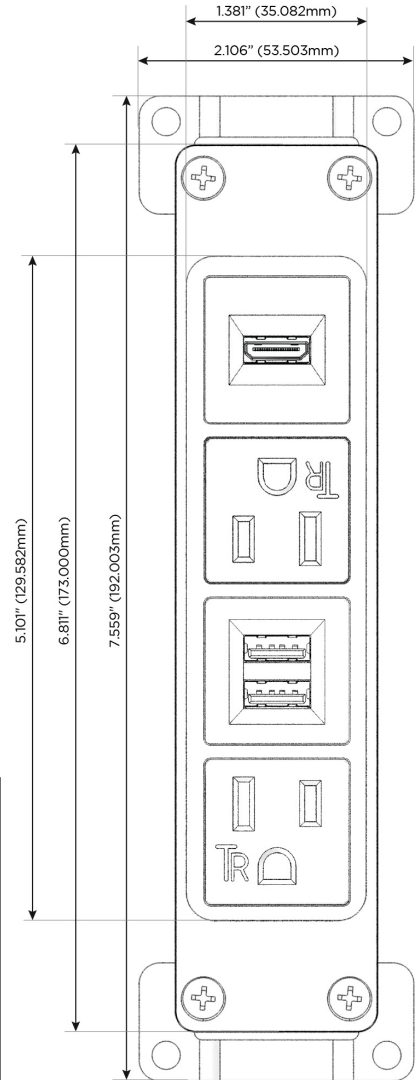

Bezel Finish: **BLACK (ABS)**

Custom Finishes Available M-POWER-4TW-AMAH-BAB

Features:

Module/Port Options:

- A** Tamper Resistant AC Receptacle
- E** USB-A & USB-C (20W)
- M** Double USB-A (Fast Charging Ports - 18W)
- H** HDMI
- 6** CAT 6
- 12** RJ 12
- X** Switched AC
- Y** 3-Way Switch (Low Voltage)
- V** USB-C (45W High Speed Charging Port)
- S** USB-C (25W High Speed Charging Port)
- R** Switched AC (Rocker Switch)
- D** Dimmer Switch

Plug:

Supplied with Low Profile Flat 45° Angle 120 VAC Plug

Optional Standard Straight 120 VAC Plug

Optional Straight 120 VAC Pass-through Plug

- CLEAN, COMPACT DESIGN
- STREAMLINED
- LOW PROFILE
- SIDE-EXITING CORDS
- PLUG & PLAY
- 6' AC CORD & PLUG (FLAT PLUG STANDARD)
- CUSTOMIZABLE CONFIGURATIONS AND FINISHES
- UL LISTED FOR MOUNTING IN FURNITURE
- 15A

M-POWER-4T

AC POWER & DATA CONNECTIVITY SOLUTION

M-POWER-4TW-AMAH-BAB

Specs:

Modules/Ports:

- A** Tamper Resistant AC Receptacle
- M** Double USB-A (Fast Charging Ports - 18W)
- H** HDMI

A M H

TOP