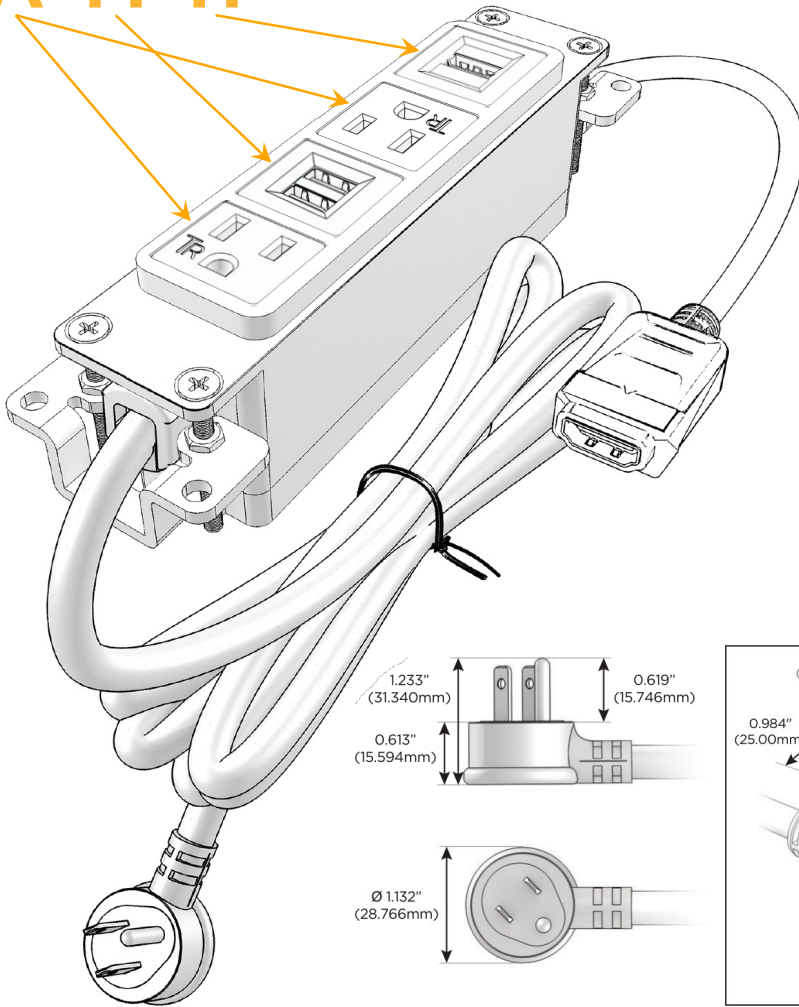

Bezel Finish: **BLACK (ABS)**

Custom Finishes Available M-POWER-4TW-AMAH-BAB

Features:

Module/Port Options:

- A** Tamper Resistant AC Receptacle
- E** USB-A & USB-C (20W)
- M** Double USB-A (Fast Charging Ports - 18W)
- H** HDMI
- 6** CAT 6
- 12** RJ 12
- X** Switched AC
- Y** 3-Way Switch (Low Voltage)
- V** USB-C (45W High Speed Charging Port)
- S** USB-C (25W High Speed Charging Port)
- R** Switched AC (Rocker Switch)
- D** Dimmer Switch

Plug:

Supplied with Low Profile Flat 45° Angle 120 VAC Plug

Optional Standard Straight 120 VAC Plug

Optional Straight 120 VAC Pass-through Plug

- CLEAN, COMPACT DESIGN
- STREAMLINED
- LOW PROFILE
- SIDE-EXITING CORDS
- PLUG & PLAY
- 6' AC CORD & PLUG (FLAT PLUG STANDARD)
- CUSTOMIZABLE CONFIGURATIONS AND FINISHES
- UL LISTED FOR MOUNTING IN FURNITURE
- 15A

M-POWER-4T

AC POWER & DATA CONNECTIVITY SOLUTION

M-POWER-4TW-AMAH-BAB

Specs:

Modules/Ports:

- A** Tamper Resistant AC Receptacle
- M** Double USB-A (Fast Charging Ports - 18W)
- H** HDMI

A M H

TOP