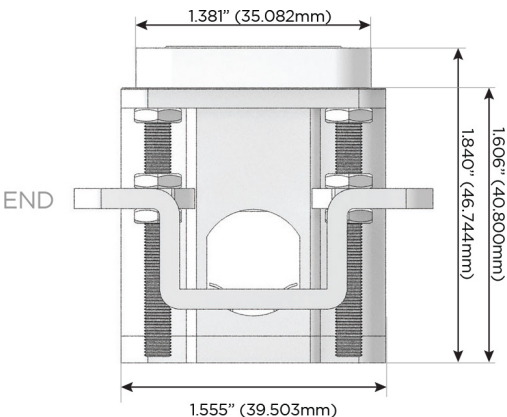

Plug:

Supplied with Low Profile Flat 45° Angle 120 VAC Plug

Optional Standard Straight 120 VAC Plug

Optional Straight 120 VAC Pass-through Plug

- CLEAN, COMPACT DESIGN
- STREAMLINED
- LOW PROFILE
- SIDE-EXITING CORDS
- PLUG & PLAY
- 6' AC CORD & PLUG (FLAT PLUG STANDARD)
- CUSTOMIZABLE CONFIGURATIONS AND FINISHES
- UL LISTED FOR MOUNTING IN FURNITURE
- 15A

M-POWER-4T

AC POWER & DATA CONNECTIVITY SOLUTION

M-POWER-4TW-AMAH-BAB

Specs:

Modules/Ports:

- A** Tamper Resistant AC Receptacle
- M** Double USB-A (Fast Charging Ports - 18W)
- H** HDMI

A M H

TOP