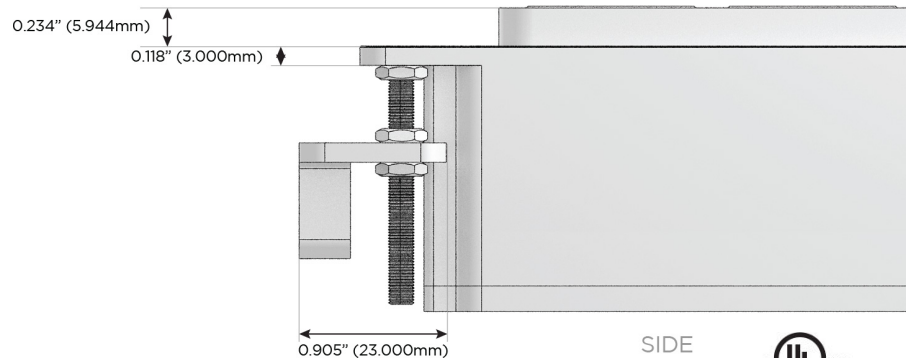

M-POWER-4T

AC POWER & DATA CONNECTIVITY SOLUTION

M-POWER-4TW-AMAH-BAB

Specs:

Modules/Ports:

- A** Tamper Resistant AC Receptacle
- M** Double USB-A (Fast Charging Ports - 18W)
- H** HDMI

A M H

TOP