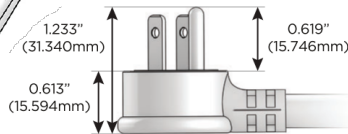

Plug:

Supplied with Low Profile Flat 45° Angle 120 VAC Plug

Optional Standard Straight 120 VAC Plug

Optional Straight 120 VAC Pass-through Plug

- CLEAN, COMPACT DESIGN
- STREAMLINED
- LOW PROFILE
- SIDE-EXITING CORDS
- PLUG & PLAY
- 6' AC CORD & PLUG (FLAT PLUG STANDARD)
- CUSTOMIZABLE CONFIGURATIONS AND FINISHES
- UL LISTED FOR MOUNTING IN FURNITURE
- 15A

M-POWER-4T

AC POWER & DATA CONNECTIVITY SOLUTION

M-POWER-4TW-AMAH-BAB

Specs:

Modules/Ports:

- A** Tamper Resistant AC Receptacle
- M** Double USB-A (Fast Charging Ports - 18W)
- H** HDMI

A M H

TOP