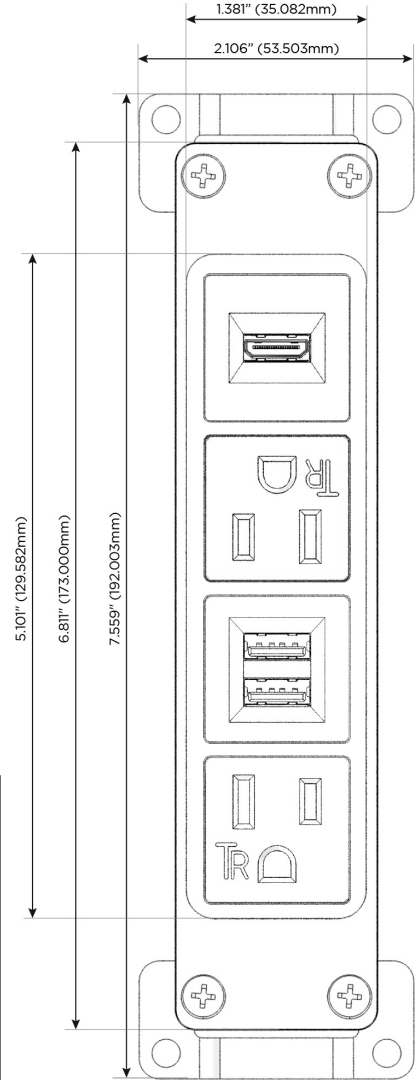

Bezel Finish: **SATIN BLACK (ABS)**

Custom Finishes Available M-POWER-4TW-AMAH-B2AB

Features:

Module/Port Options:

- A** Tamper Resistant AC Receptacle
- E** USB-A & USB-C (20W)
- M** Double USB-A (Fast Charging Ports - 18W)
- H** HDMI
- 6** CAT 6
- 12** RJ 12
- X** Switched AC
- Y** 3-Way Switch (Low Voltage)
- V** USB-C (45W High Speed Charging Port)
- S** USB-C (25W High Speed Charging Port)
- R** Switched AC (Rocker Switch)
- D** Dimmer Switch

Plug:

Supplied with Low Profile Flat 45° Angle 120 VAC Plug

Optional Standard Straight 120 VAC Plug

Optional Straight 120 VAC Pass-through Plug

- CLEAN, COMPACT DESIGN
- STREAMLINED
- LOW PROFILE
- SIDE-EXITING CORDS
- PLUG & PLAY
- 6' AC CORD & PLUG (FLAT PLUG STANDARD)
- CUSTOMIZABLE CONFIGURATIONS AND FINISHES
- UL LISTED FOR MOUNTING IN FURNITURE
- 15A

M-POWER-4T

AC POWER & DATA CONNECTIVITY SOLUTION

M-POWER-4TW-AMAH-B2AB

Specs:

Modules/Ports:

- A** Tamper Resistant AC Receptacle
- M** Double USB-A (Fast Charging Ports - 18W)
- H** HDMI

A M H

TOP