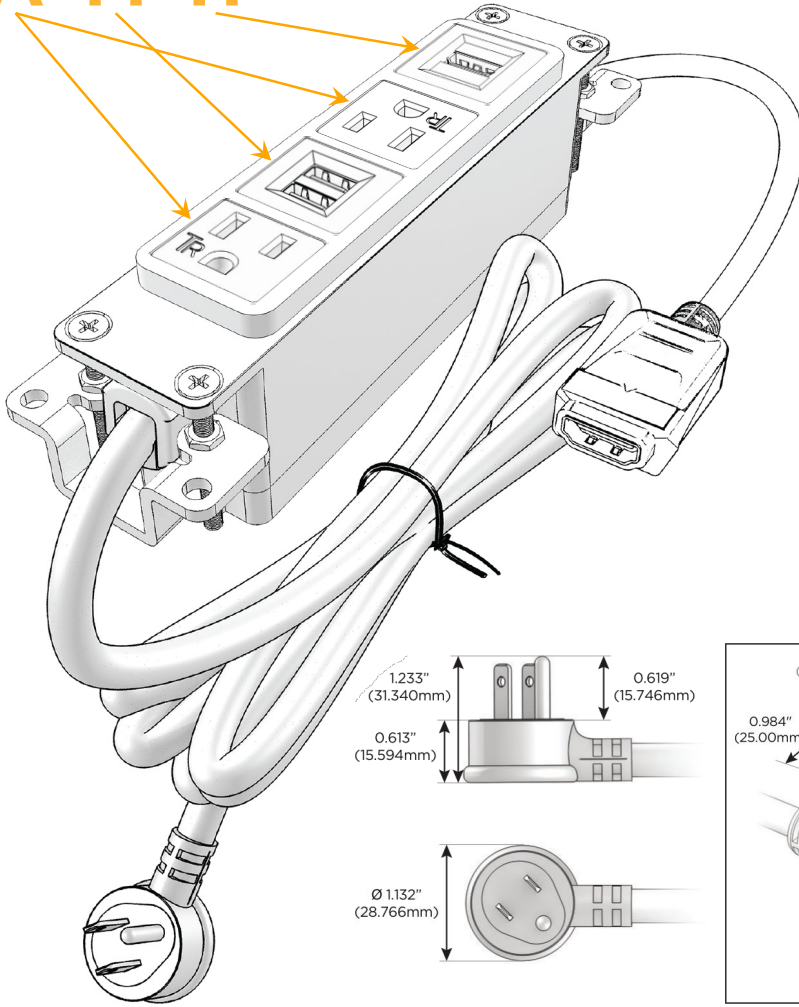

Bezel Finish: **SATIN BLACK (ABS)**

Custom Finishes Available M-POWER-4TW-AMAH-B2AB

Features:

Module/Port Options:

- A** Tamper Resistant AC Receptacle
- E** USB-A & USB-C (20W)
- M** Double USB-A (Fast Charging Ports - 18W)
- H** HDMI
- 6** CAT 6
- 12** RJ 12
- X** Switched AC
- Y** 3-Way Switch (Low Voltage)
- V** USB-C (45W High Speed Charging Port)
- S** USB-C (25W High Speed Charging Port)
- R** Switched AC (Rocker Switch)
- D** Dimmer Switch

Plug:

Supplied with Low Profile Flat 45° Angle 120 VAC Plug

Optional Standard Straight 120 VAC Plug

Optional Straight 120 VAC Pass-through Plug

- CLEAN, COMPACT DESIGN
- STREAMLINED
- LOW PROFILE
- SIDE-EXITING CORDS
- PLUG & PLAY
- 6' AC CORD & PLUG (FLAT PLUG STANDARD)
- CUSTOMIZABLE CONFIGURATIONS AND FINISHES
- UL LISTED FOR MOUNTING IN FURNITURE
- 15A

M-POWER-4T

AC POWER & DATA CONNECTIVITY SOLUTION

M-POWER-4TW-AMAH-B2AB

Specs:

Modules/Ports:

- A** Tamper Resistant AC Receptacle
- M** Double USB-A (Fast Charging Ports - 18W)
- H** HDMI

A M H

TOP