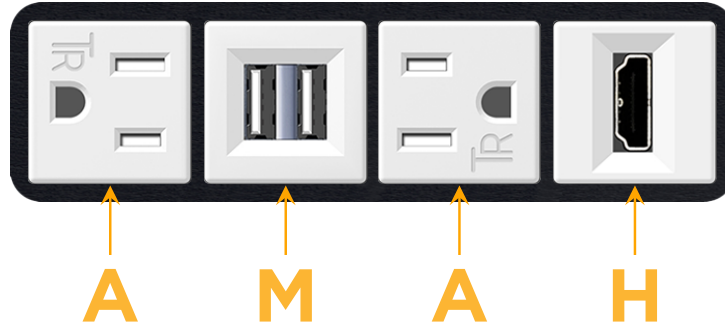

Bezel Finish: **SATIN BLACK (ABS)**

Custom Finishes Available M-POWER-4TW-AMAH-B2AB

Features:

Module/Port Options:

- A** Tamper Resistant AC Receptacle
- E** USB-A & USB-C (20W)
- M** Double USB-A (Fast Charging Ports - 18W)
- H** HDMI
- 6** CAT 6
- 12** RJ 12
- X** Switched AC
- Y** 3-Way Switch (Low Voltage)
- V** USB-C (45W High Speed Charging Port)
- S** USB-C (25W High Speed Charging Port)
- R** Switched AC (Rocker Switch)
- D** Dimmer Switch

Plug:

Supplied with Low Profile Flat 45° Angle 120 VAC Plug

Optional Standard Straight 120 VAC Plug

Optional Straight 120 VAC Pass-through Plug

- CLEAN, COMPACT DESIGN
- STREAMLINED
- LOW PROFILE
- SIDE-EXITING CORDS
- PLUG & PLAY
- 6' AC CORD & PLUG (FLAT PLUG STANDARD)
- CUSTOMIZABLE CONFIGURATIONS AND FINISHES
- UL LISTED FOR MOUNTING IN FURNITURE
- 15A

M-POWER-4T

AC POWER & DATA CONNECTIVITY SOLUTION

M-POWER-4TW-AMAH-B2AB

Specs:

Modules/Ports:

- A** Tamper Resistant AC Receptacle
- M** Double USB-A (Fast Charging Ports - 18W)
- H** HDMI

A M H

TOP