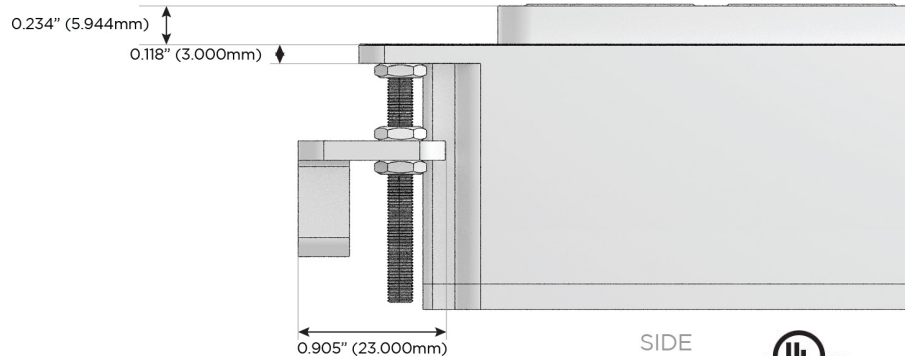

M-POWER-4T

AC POWER & DATA CONNECTIVITY SOLUTION

M-POWER-4TW-AMAH-B2AB

Specs:

Modules/Ports:

- A** Tamper Resistant AC Receptacle
- M** Double USB-A (Fast Charging Ports - 18W)
- H** HDMI

A M H

TOP