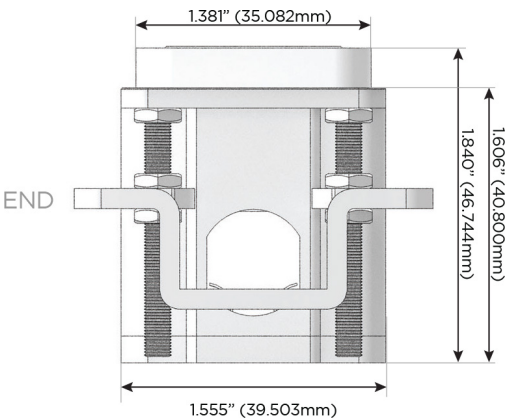

Plug:

Supplied with Low Profile Flat 45° Angle 120 VAC Plug

Optional Standard Straight 120 VAC Plug

Optional Straight 120 VAC Pass-through Plug

- CLEAN, COMPACT DESIGN
- STREAMLINED
- LOW PROFILE
- SIDE-EXITING CORDS
- PLUG & PLAY
- 6' AC CORD & PLUG (FLAT PLUG STANDARD)
- CUSTOMIZABLE CONFIGURATIONS AND FINISHES
- UL LISTED FOR MOUNTING IN FURNITURE
- 15A

M-POWER-4T

AC POWER & DATA CONNECTIVITY SOLUTION

M-POWER-4TW-AMAH-APAB

Specs:

Modules/Ports:

- A** Tamper Resistant AC Receptacle
- M** Double USB-A (Fast Charging Ports - 18W)
- H** HDMI

A M H

Distributed by