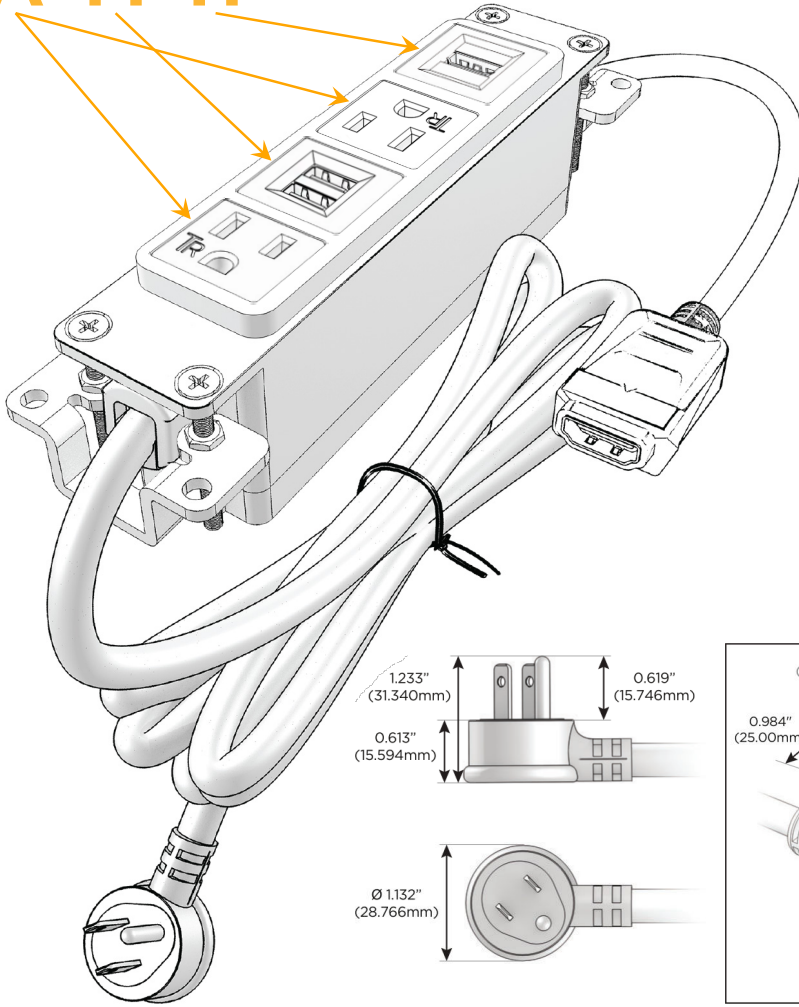

Bezel Finish: **SPECIAL ANTIQUE BRONZE (ABS)**

Custom Finishes Available M-POWER-4TW-AMAH-APAB

Features:

Module/Port Options:

- A** Tamper Resistant AC Receptacle
- E** USB-A & USB-C (20W)
- M** Double USB-A (Fast Charging Ports - 18W)
- H** HDMI
- 6** CAT 6
- 12** RJ 12
- X** Switched AC
- Y** 3-Way Switch (Low Voltage)
- V** USB-C (45W High Speed Charging Port)
- S** USB-C (25W High Speed Charging Port)
- R** Switched AC (Rocker Switch)
- D** Dimmer Switch

Plug:

Supplied with Low Profile Flat 45° Angle 120 VAC Plug

Optional Standard Straight 120 VAC Plug

Optional Straight 120 VAC Pass-through Plug

- CLEAN, COMPACT DESIGN
- STREAMLINED
- LOW PROFILE
- SIDE-EXITING CORDS
- PLUG & PLAY
- 6' AC CORD & PLUG (FLAT PLUG STANDARD)
- CUSTOMIZABLE CONFIGURATIONS AND FINISHES
- UL LISTED FOR MOUNTING IN FURNITURE
- 15A

M-POWER-4T

AC POWER & DATA CONNECTIVITY SOLUTION

M-POWER-4TW-AMAH-APAB

Specs:

Modules/Ports:

- A** Tamper Resistant AC Receptacle
- M** Double USB-A (Fast Charging Ports - 18W)
- H** HDMI

A M H

Distributed by