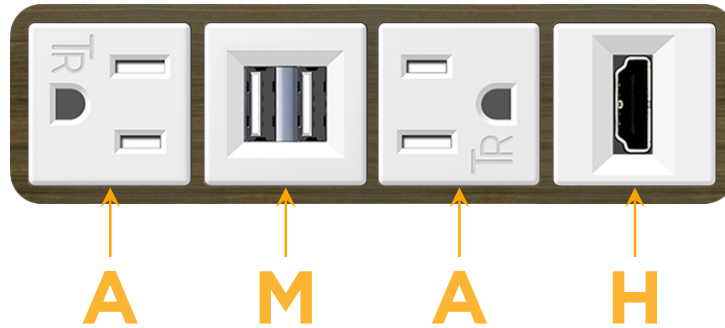

Bezel Finish: **SPECIAL ANTIQUE BRONZE (ABS)**

Custom Finishes Available M-POWER-4TW-AMAH-APAB

Features:

Module/Port Options:

- A** Tamper Resistant AC Receptacle
- E** USB-A & USB-C (20W)
- M** Double USB-A (Fast Charging Ports - 18W)
- H** HDMI
- 6** CAT 6
- 12** RJ 12
- X** Switched AC
- Y** 3-Way Switch (Low Voltage)
- V** USB-C (45W High Speed Charging Port)
- S** USB-C (25W High Speed Charging Port)
- R** Switched AC (Rocker Switch)
- D** Dimmer Switch

Plug:

Supplied with Low Profile Flat 45° Angle 120 VAC Plug

Optional Standard Straight 120 VAC Plug

Optional Straight 120 VAC Pass-through Plug

- CLEAN, COMPACT DESIGN
- STREAMLINED
- LOW PROFILE
- SIDE-EXITING CORDS
- PLUG & PLAY
- 6' AC CORD & PLUG (FLAT PLUG STANDARD)
- CUSTOMIZABLE CONFIGURATIONS AND FINISHES
- UL LISTED FOR MOUNTING IN FURNITURE
- 15A

M-POWER-4T

AC POWER & DATA CONNECTIVITY SOLUTION

M-POWER-4TW-AMAH-APAB

Specs:

Modules/Ports:

- A** Tamper Resistant AC Receptacle
- M** Double USB-A (Fast Charging Ports - 18W)
- H** HDMI

A M H

Distributed by