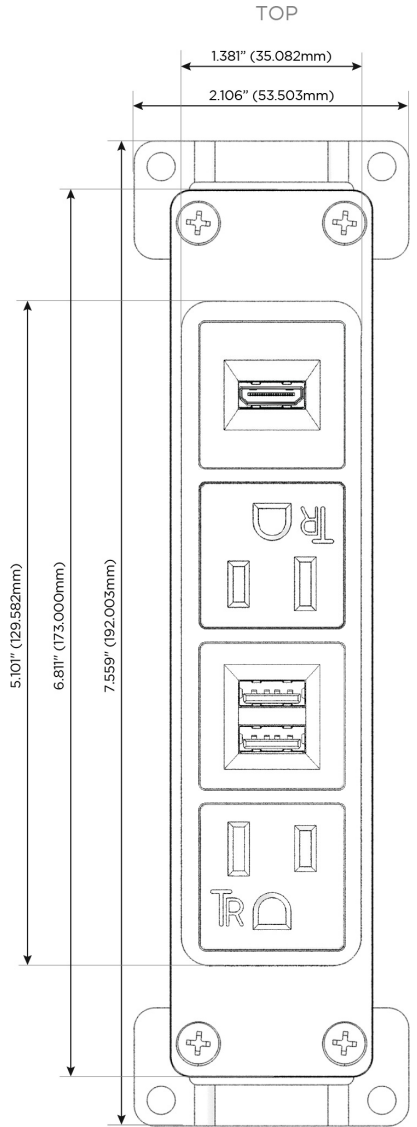

Bezel Finish: **SPECIAL ANTIQUE BRONZE (ABS)**

Custom Finishes Available M-POWER-4TW-AMAH-APAB

Features:

Module/Port Options:

- A** Tamper Resistant AC Receptacle
- E** USB-A & USB-C (20W)
- M** Double USB-A (Fast Charging Ports - 18W)
- H** HDMI
- 6** CAT 6
- 12** RJ 12
- X** Switched AC
- Y** 3-Way Switch (Low Voltage)
- V** USB-C (45W High Speed Charging Port)
- S** USB-C (25W High Speed Charging Port)
- R** Switched AC (Rocker Switch)
- D** Dimmer Switch

Plug:

Supplied with Low Profile Flat 45° Angle 120 VAC Plug

Optional Standard Straight 120 VAC Plug

Optional Straight 120 VAC Pass-through Plug

- CLEAN, COMPACT DESIGN
- STREAMLINED
- LOW PROFILE
- SIDE-EXITING CORDS
- PLUG & PLAY
- 6' AC CORD & PLUG (FLAT PLUG STANDARD)
- CUSTOMIZABLE CONFIGURATIONS AND FINISHES
- UL LISTED FOR MOUNTING IN FURNITURE
- 15A

M-POWER-4T

AC POWER & DATA CONNECTIVITY SOLUTION

M-POWER-4TW-AMAH-APAB

Specs:

Modules/Ports:

- A** Tamper Resistant AC Receptacle
- M** Double USB-A (Fast Charging Ports - 18W)
- H** HDMI

A M H

Distributed by