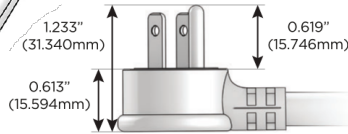

M-POWER-4T

AC POWER & DATA CONNECTIVITY SOLUTION

M-POWER-4TW-AMAH-APAB

Specs:

Modules/Ports:

- A** Tamper Resistant AC Receptacle
- M** Double USB-A (Fast Charging Ports - 18W)
- H** HDMI

A M H

Distributed by