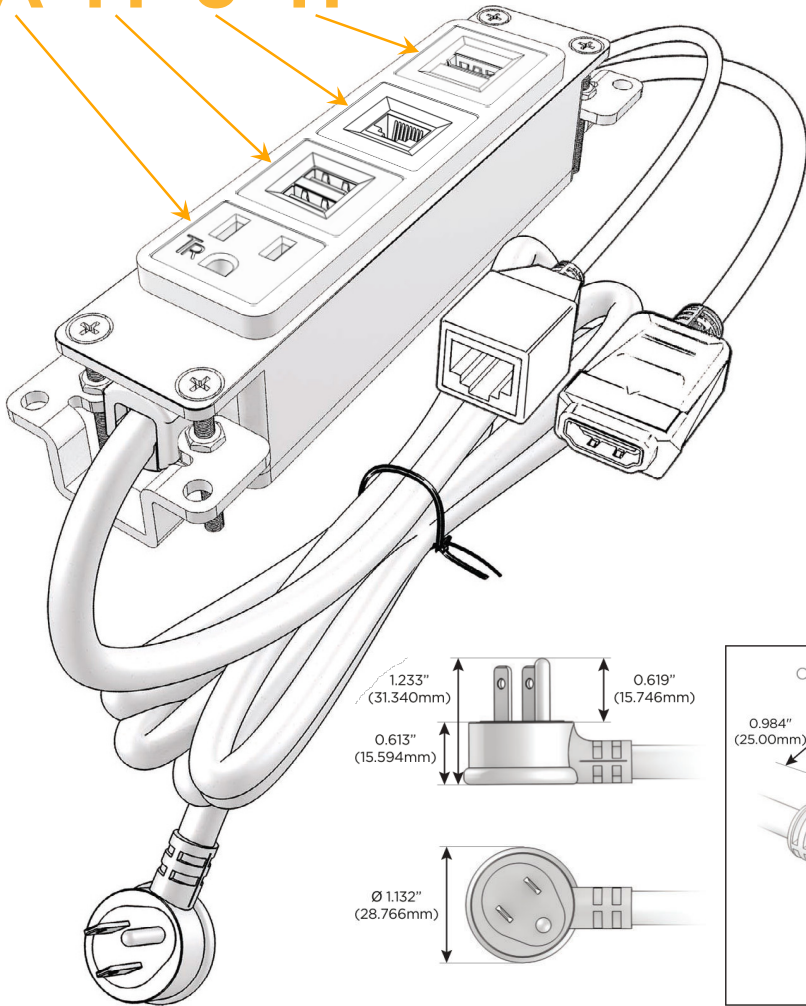

### Module/Port Options:

- A** Tamper Resistant AC Receptacle
- E** USB-A & USB-C (20W)
- M** Double USB-A (Fast Charging Ports - 18W)
- H** HDMI
- 6** CAT 6
- 12** RJ 12
- X** Switched AC
- Y** 3-Way Switch (Low Voltage)
- V** USB-C (45W High Speed Charging Port)
- S** USB-C (25W High Speed Charging Port)
- R** Switched AC (Rocker Switch)
- D** Dimmer Switch

### Plug:

Supplied with Low Profile Flat 45° Angle 120 VAC Plug

Optional Standard Straight 120 VAC Plug

Optional Straight 120 VAC Pass-through Plug

- CLEAN, COMPACT DESIGN
- STREAMLINED
- LOW PROFILE
- SIDE-EXITING CORDS
- PLUG & PLAY
- 6' AC CORD & PLUG (FLAT PLUG STANDARD)
- CUSTOMIZABLE CONFIGURATIONS AND FINISHES
- UL LISTED FOR MOUNTING IN FURNITURE
- 15A

# M-POWER-4T

AC POWER & DATA CONNECTIVITY SOLUTION

M-POWER-4TW-AM6H-WAB

Specs:

**Modules/Ports:**

- A** Tamper Resistant AC Receptacle
- M** Double USB-A (Fast Charging Ports - 18W)
- 6** CAT 6
- H** HDMI

**A M 6 H**