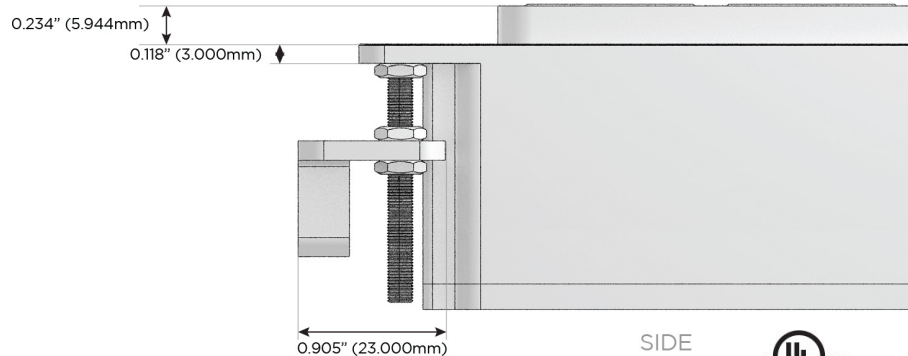

### Plug:

Supplied with Low Profile Flat 45° Angle 120 VAC Plug

Optional Standard Straight 120 VAC Plug

Optional Straight 120 VAC Pass-through Plug

- CLEAN, COMPACT DESIGN
- STREAMLINED
- LOW PROFILE
- SIDE-EXITING CORDS
- PLUG & PLAY
- 6' AC CORD & PLUG (FLAT PLUG STANDARD)
- CUSTOMIZABLE CONFIGURATIONS AND FINISHES
- UL LISTED FOR MOUNTING IN FURNITURE
- 15A

# M-POWER-4T

AC POWER & DATA CONNECTIVITY SOLUTION

M-POWER-4TW-AM6H-WAB

Specs:

**Modules/Ports:**

- A** Tamper Resistant AC Receptacle
- M** Double USB-A (Fast Charging Ports - 18W)
- 6** CAT 6
- H** HDMI

**A M 6 H**