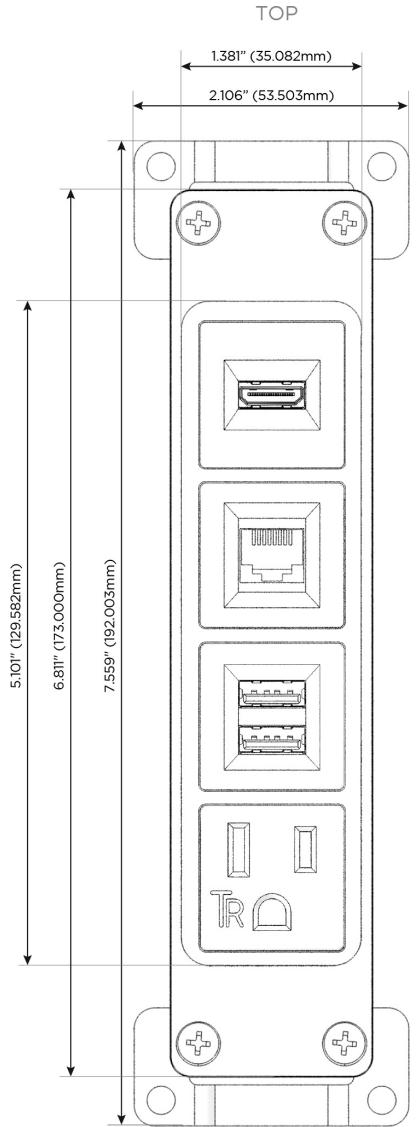

### Module/Port Options:

- A** Tamper Resistant AC Receptacle
- E** USB-A & USB-C (20W)
- M** Double USB-A (Fast Charging Ports - 18W)
- H** HDMI
- 6** CAT 6
- 12** RJ 12
- X** Switched AC
- Y** 3-Way Switch (Low Voltage)
- V** USB-C (45W High Speed Charging Port)
- S** USB-C (25W High Speed Charging Port)
- R** Switched AC (Rocker Switch)
- D** Dimmer Switch

### Plug:

Supplied with Low Profile Flat 45° Angle 120 VAC Plug

Optional Standard Straight 120 VAC Plug

Optional Straight 120 VAC Pass-through Plug

- CLEAN, COMPACT DESIGN
- STREAMLINED
- LOW PROFILE
- SIDE-EXITING CORDS
- PLUG & PLAY
- 6' AC CORD & PLUG (FLAT PLUG STANDARD)
- CUSTOMIZABLE CONFIGURATIONS AND FINISHES
- UL LISTED FOR MOUNTING IN FURNITURE
- 15A

# M-POWER-4T

AC POWER & DATA CONNECTIVITY SOLUTION

M-POWER-4TW-AM6H-WAB

Specs:

**Modules/Ports:**

- A** Tamper Resistant AC Receptacle
- M** Double USB-A (Fast Charging Ports - 18W)
- 6** CAT 6
- H** HDMI

**A M 6 H**