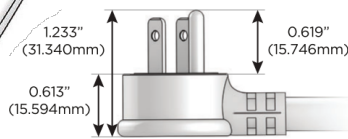

### Plug:

Supplied with Low Profile Flat 45° Angle 120 VAC Plug

Optional Standard Straight 120 VAC Plug

Optional Straight 120 VAC Pass-through Plug

- CLEAN, COMPACT DESIGN
- STREAMLINED
- LOW PROFILE
- SIDE-EXITING CORDS
- PLUG & PLAY
- 6' AC CORD & PLUG (FLAT PLUG STANDARD)
- CUSTOMIZABLE CONFIGURATIONS AND FINISHES
- UL LISTED FOR MOUNTING IN FURNITURE
- 15A

# M-POWER-4T

AC POWER & DATA CONNECTIVITY SOLUTION

M-POWER-4TW-AM6H-WAB

Specs:

**Modules/Ports:**

- A** Tamper Resistant AC Receptacle
- M** Double USB-A (Fast Charging Ports - 18W)
- 6** CAT 6
- H** HDMI

**A M 6 H**