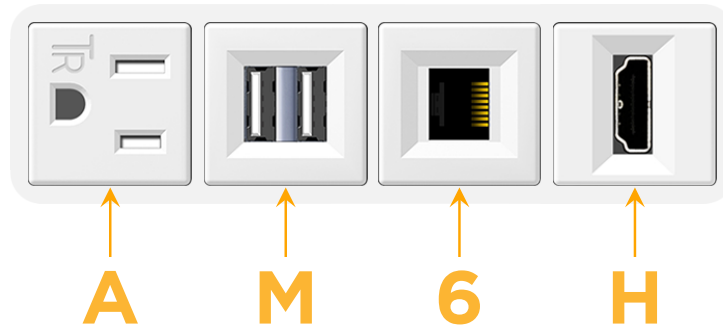

M-POWER-4T

AC POWER & DATA CONNECTIVITY SOLUTION

M-POWER-4TW-AM6H-WAB

Distributed by

Mormax Company, Inc.

8 Westchester Plaza

Elmsford, NY 10523

914-699-0101

sales@mormax.com

mormax.com

Metro Light & Power's line of power & data solutions offers sophisticated design elements combined with greater ease of installation. Streamlined and low-profile, enhanced by side-exiting cords, our outlets advance the industry with their cutting edge look and feel. We believe flexibility is key, and we provide a variety of mounting options, including the ability to mount in limited spaces. Our outlets are available in many finishes and configurations, in addition to a custom color and finish capability for our clients.

Bezel Finish: **WHITE (ABS)**

Custom Finishes Available M-POWER-4TW-AM6H-WAB

Features:

Module/Port Options:

- **A** Tamper Resistant AC Receptacle
- **E** USB-A & USB-C (20W)
- **M** Double USB-A (Fast Charging Ports - 18W)
- **H** HDMI
- **6** CAT 6
- **12** RJ 12
- **X** Switched AC
- **Y** 3-Way Switch (Low Voltage)
- **V** USB-C (45W High Speed Charging Port)
- **S** USB-C (25W High Speed Charging Port)
- **R** Switched AC (Rocker Switch)
- **D** Dimmer Switch

Plug:

Supplied with Low Profile Flat 45° Angle 120 VAC Plug

Optional Standard Straight 120 VAC Plug

Optional Straight 120 VAC Pass-through Plug

- CLEAN, COMPACT DESIGN
- STREAMLINED
- LOW PROFILE
- SIDE-EXITING CORDS
- PLUG & PLAY
- 6' AC CORD & PLUG (FLAT PLUG STANDARD)
- CUSTOMIZABLE CONFIGURATIONS AND FINISHES
- UL LISTED FOR MOUNTING IN FURNITURE
- 15A