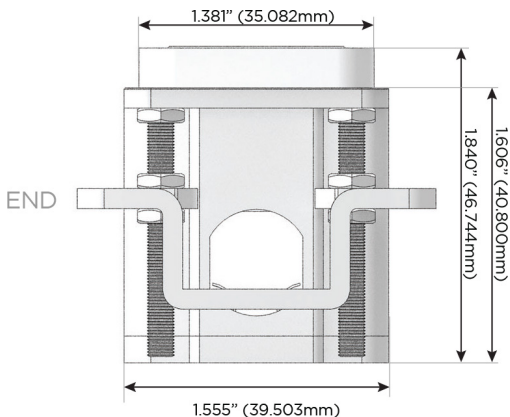

### Plug:

Supplied with Low Profile Flat 45° Angle 120 VAC Plug

Optional Standard Straight 120 VAC Plug

Optional Straight 120 VAC Pass-through Plug

- CLEAN, COMPACT DESIGN
- STREAMLINED
- LOW PROFILE
- SIDE-EXITING CORDS
- PLUG & PLAY
- 6' AC CORD & PLUG (FLAT PLUG STANDARD)
- CUSTOMIZABLE CONFIGURATIONS AND FINISHES
- UL LISTED FOR MOUNTING IN FURNITURE
- 15A

# M-POWER-4T

AC POWER & DATA CONNECTIVITY SOLUTION

M-POWER-4TW-AM6H-WAB

Specs:

**Modules/Ports:**

- A** Tamper Resistant AC Receptacle
- M** Double USB-A (Fast Charging Ports - 18W)
- 6** CAT 6
- H** HDMI

**A M 6 H**