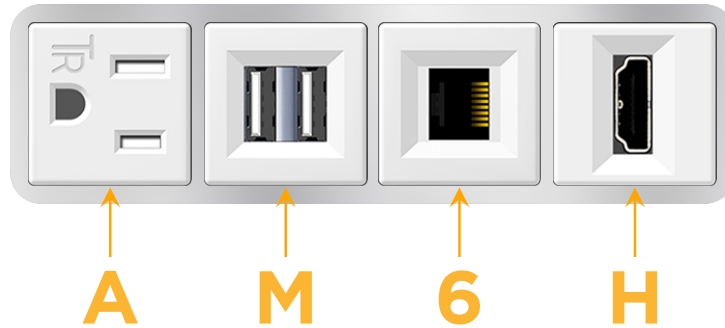

M-POWER-4T

AC POWER & DATA CONNECTIVITY SOLUTION

M-POWER-4TW-AM6H-SS8B

Distributed by

Mormax Company, Inc.

8 Westchester Plaza

Elmsford, NY 10523

914-699-0101

sales@mormax.com

mormax.com

Metro Light & Power's line of power & data solutions offers sophisticated design elements combined with greater ease of installation. Streamlined and low-profile, enhanced by side-exiting cords, our outlets advance the industry with their cutting edge look and feel. We believe flexibility is key, and we provide a variety of mounting options, including the ability to mount in limited spaces. Our outlets are available in many finishes and configurations, in addition to a custom color and finish capability for our clients.

Bezel Finish: **STAINLESS STEEL MIRROR FINISH**

Custom Finishes Available M-POWER-4TW-AM6H-SS8B

Features:

Module/Port Options:

- **A** Tamper Resistant AC Receptacle
- **E** USB-A & USB-C (20W)
- **M** Double USB-A (Fast Charging Ports - 18W)
- **H** HDMI
- **6** CAT 6
- **12** RJ 12
- **X** Switched AC
- **Y** 3-Way Switch (Low Voltage)
- **V** USB-C (45W High Speed Charging Port)
- **S** USB-C (25W High Speed Charging Port)
- **R** Switched AC (Rocker Switch)
- **D** Dimmer Switch

Plug:

Supplied with Low Profile Flat 45° Angle 120 VAC Plug

Optional Standard Straight 120 VAC Plug

Optional Straight 120 VAC Pass-through Plug

- CLEAN, COMPACT DESIGN
- STREAMLINED
- LOW PROFILE
- SIDE-EXITING CORDS
- PLUG & PLAY
- 6' AC CORD & PLUG (FLAT PLUG STANDARD)
- CUSTOMIZABLE CONFIGURATIONS AND FINISHES
- UL LISTED FOR MOUNTING IN FURNITURE
- 15A