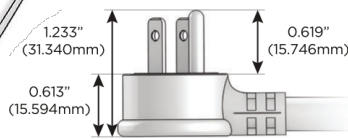

M-POWER-4T

AC POWER & DATA CONNECTIVITY SOLUTION

M-POWER-4TW-AM6H-SS8B

Specs:

Modules/Ports:

- **A** Tamper Resistant AC Receptacle
- **M** Double USB-A (Fast Charging Ports - 18W)
- **6** CAT 6
- **H** HDMI

A M 6 H