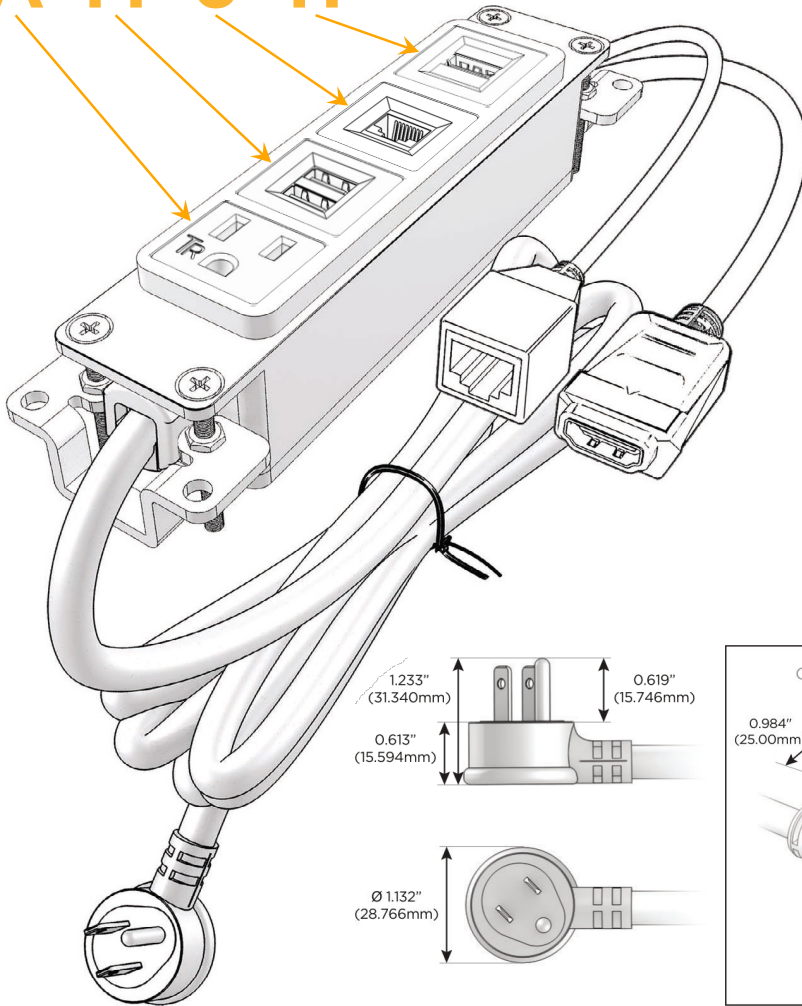

M-POWER-4T

AC POWER & DATA CONNECTIVITY SOLUTION

M-POWER-4TW-AM6H-SS8B

Specs:

Modules/Ports:

- **A** Tamper Resistant AC Receptacle
- **M** Double USB-A (Fast Charging Ports - 18W)
- **6** CAT 6
- **H** HDMI

A M 6 H