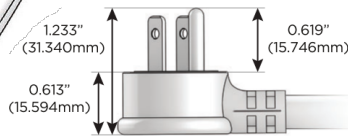

M-POWER-4T

AC POWER & DATA CONNECTIVITY SOLUTION

M-POWER-4TW-AM6H-SS4AB

Specs:

Modules/Ports:

- **A** Tamper Resistant AC Receptacle
- **M** Double USB-A (Fast Charging Ports - 18W)
- **6** CAT 6
- **H** HDMI

A M 6 H