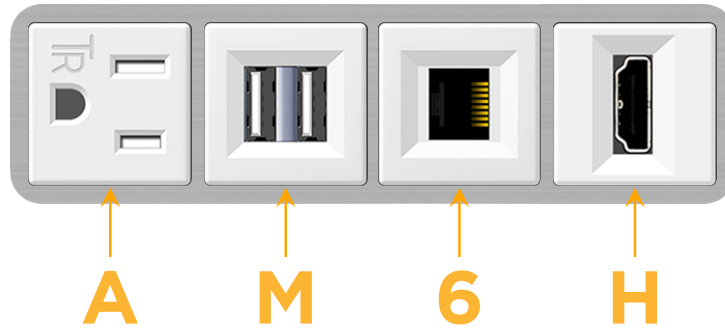

M-POWER-4T

AC POWER & DATA CONNECTIVITY SOLUTION

M-POWER-4TW-AM6H-SS4AB

Distributed by

Mormax Company, Inc.

8 Westchester Plaza

Elmsford, NY 10523

914-699-0101

sales@mormax.com

mormax.com

Metro Light & Power's line of power & data solutions offers sophisticated design elements combined with greater ease of installation. Streamlined and low-profile, enhanced by side-exiting cords, our outlets advance the industry with their cutting edge look and feel. We believe flexibility is key, and we provide a variety of mounting options, including the ability to mount in limited spaces. Our outlets are available in many finishes and configurations, in addition to a custom color and finish capability for our clients.

Bezel Finish: **BRUSHED STAINLESS (ABS)**

Custom Finishes Available M-POWER-4TW-AM6H-SS4AB

Features:

Module/Port Options:

- **A** Tamper Resistant AC Receptacle
- **E** USB-A & USB-C (20W)
- **M** Double USB-A (Fast Charging Ports - 18W)
- **H** HDMI
- **6** CAT 6
- **12** RJ 12
- **X** Switched AC
- **Y** 3-Way Switch (Low Voltage)
- **V** USB-C (45W High Speed Charging Port)
- **S** USB-C (25W High Speed Charging Port)
- **R** Switched AC (Rocker Switch)
- **D** Dimmer Switch

Plug:

Supplied with Low Profile Flat 45° Angle 120 VAC Plug

Optional Standard Straight 120 VAC Plug

Optional Straight 120 VAC Pass-through Plug

- CLEAN, COMPACT DESIGN
- STREAMLINED
- LOW PROFILE
- SIDE-EXITING CORDS
- PLUG & PLAY
- 6' AC CORD & PLUG (FLAT PLUG STANDARD)
- CUSTOMIZABLE CONFIGURATIONS AND FINISHES
- UL LISTED FOR MOUNTING IN FURNITURE
- 15A