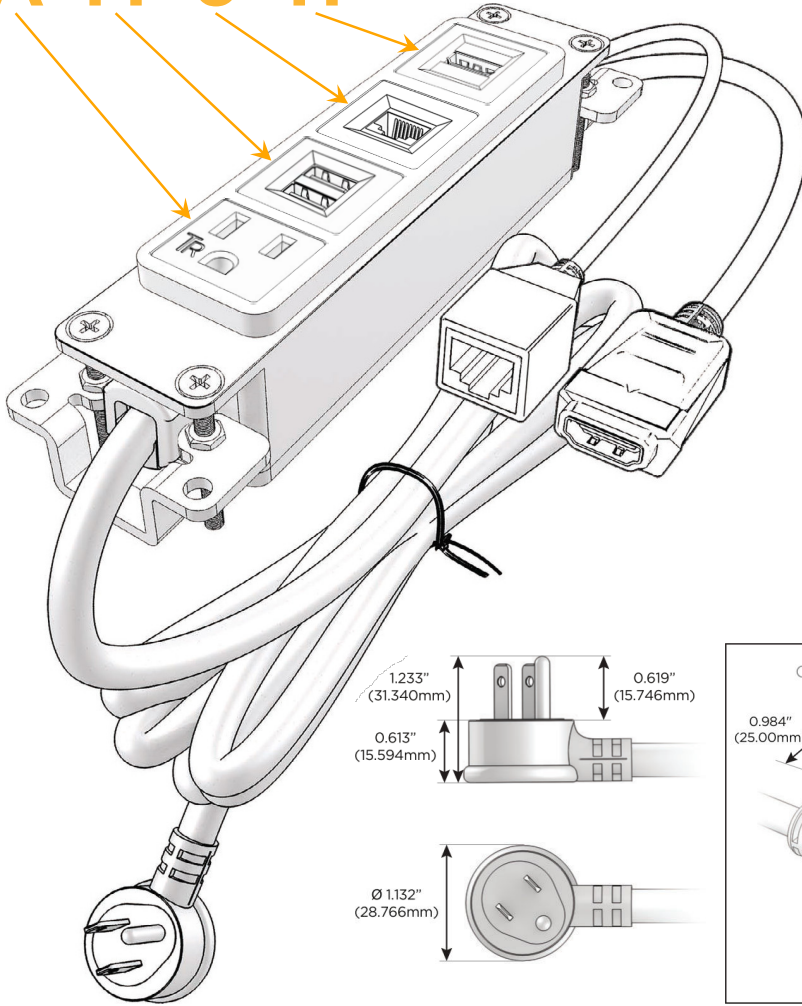

M-POWER-4T

AC POWER & DATA CONNECTIVITY SOLUTION

M-POWER-4TW-AM6H-SS4AB

Specs:

Modules/Ports:

- **A** Tamper Resistant AC Receptacle
- **M** Double USB-A (Fast Charging Ports - 18W)
- **6** CAT 6
- **H** HDMI

A M 6 H