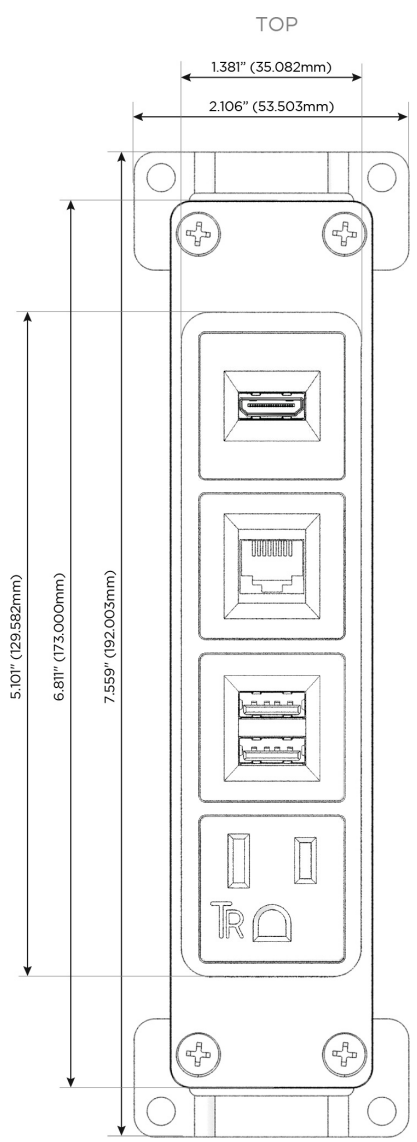

Bezel Finish: **SATIN NICKEL (ABS)**

Custom Finishes Available M-POWER-4TW-AM6H-SAB

Features:

Module/Port Options:

- A** Tamper Resistant AC Receptacle
- E** USB-A & USB-C (20W)
- M** Double USB-A (Fast Charging Ports - 18W)
- H** HDMI
- 6** CAT 6
- 12** RJ 12
- X** Switched AC
- Y** 3-Way Switch (Low Voltage)
- V** USB-C (45W High Speed Charging Port)
- S** USB-C (25W High Speed Charging Port)
- R** Switched AC (Rocker Switch)
- D** Dimmer Switch

Plug:

Supplied with Low Profile Flat 45° Angle 120 VAC Plug

Optional Standard Straight 120 VAC Plug

Optional Straight 120 VAC Pass-through Plug

- CLEAN, COMPACT DESIGN
- STREAMLINED
- LOW PROFILE
- SIDE-EXITING CORDS
- PLUG & PLAY
- 6' AC CORD & PLUG (FLAT PLUG STANDARD)
- CUSTOMIZABLE CONFIGURATIONS AND FINISHES
- UL LISTED FOR MOUNTING IN FURNITURE
- 15A

M-POWER-4T

AC POWER & DATA CONNECTIVITY SOLUTION

M-POWER-4TW-AM6H-SAB

Specs:

Modules/Ports:

- A** Tamper Resistant AC Receptacle
- M** Double USB-A (Fast Charging Ports - 18W)
- 6** CAT 6
- H** HDMI

A M 6 H