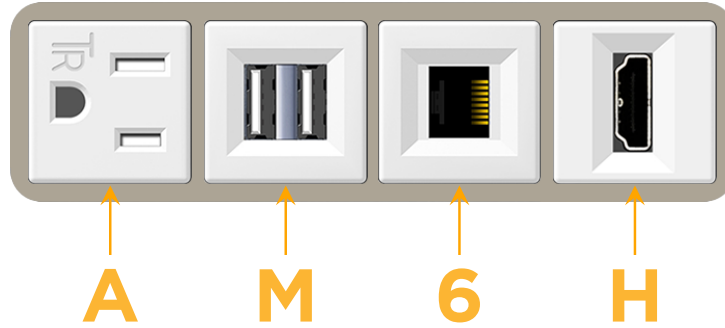

sales@mormax.com

mormax.com

Metro Light & Power's line of power & data solutions offers sophisticated design elements combined with greater ease of installation. Streamlined and low-profile, enhanced by side-exiting cords, our outlets advance the industry with their cutting edge look and feel. We believe flexibility is key, and we provide a variety of mounting options, including the ability to mount in limited spaces. Our outlets are available in many finishes and configurations, in addition to a custom color and finish capability for our clients.

Bezel Finish: **SATIN NICKEL (ABS)**

Custom Finishes Available M-POWER-4TW-AM6H-SAB

Features:

Module/Port Options:

- A** Tamper Resistant AC Receptacle
- E** USB-A & USB-C (20W)
- M** Double USB-A (Fast Charging Ports - 18W)
- H** HDMI
- 6** CAT 6
- 12** RJ 12
- X** Switched AC
- Y** 3-Way Switch (Low Voltage)
- V** USB-C (45W High Speed Charging Port)
- S** USB-C (25W High Speed Charging Port)
- R** Switched AC (Rocker Switch)
- D** Dimmer Switch

Plug:

Supplied with Low Profile Flat 45° Angle 120 VAC Plug

Optional Standard Straight 120 VAC Plug

Optional Straight 120 VAC Pass-through Plug

- CLEAN, COMPACT DESIGN
- STREAMLINED
- LOW PROFILE
- SIDE-EXITING CORDS
- PLUG & PLAY
- 6' AC CORD & PLUG (FLAT PLUG STANDARD)
- CUSTOMIZABLE CONFIGURATIONS AND FINISHES
- UL LISTED FOR MOUNTING IN FURNITURE
- 15A

M-POWER-4T

AC POWER & DATA CONNECTIVITY SOLUTION

M-POWER-4TW-AM6H-SAB

Specs:

Modules/Ports:

- A** Tamper Resistant AC Receptacle
- M** Double USB-A (Fast Charging Ports - 18W)
- 6** CAT 6
- H** HDMI

A M 6 H