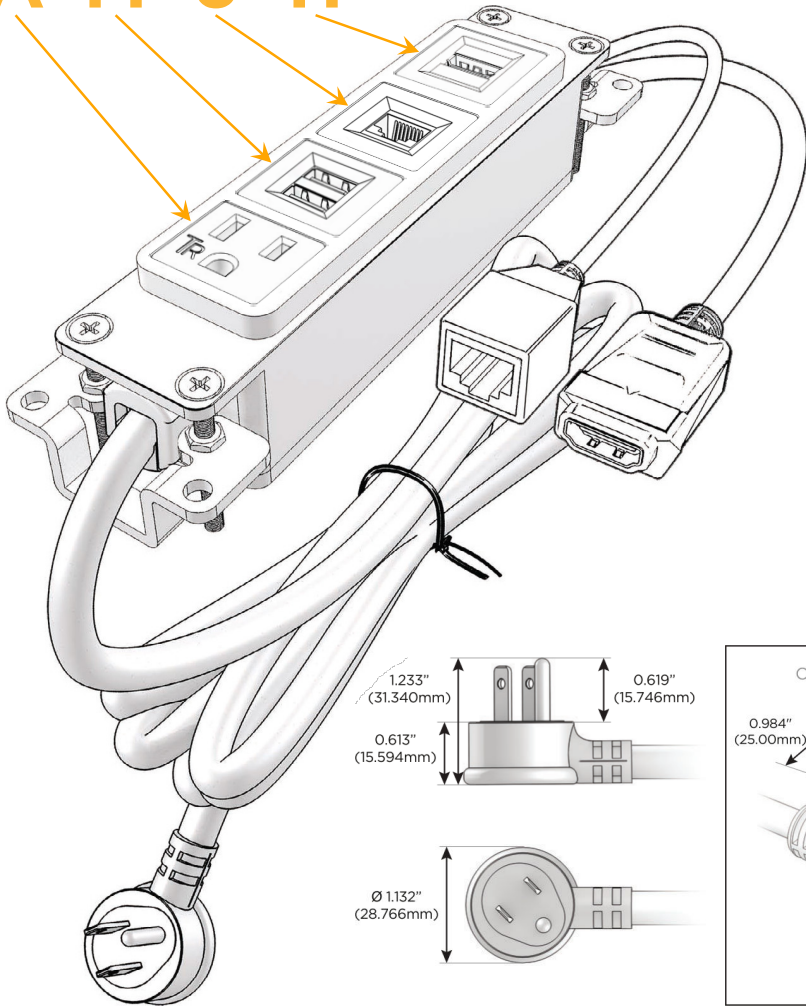

Bezel Finish: **SATIN NICKEL (ABS)**

Custom Finishes Available M-POWER-4TW-AM6H-SAB

Features:

Module/Port Options:

- A** Tamper Resistant AC Receptacle
- E** USB-A & USB-C (20W)
- M** Double USB-A (Fast Charging Ports - 18W)
- H** HDMI
- 6** CAT 6
- 12** RJ 12
- X** Switched AC
- Y** 3-Way Switch (Low Voltage)
- V** USB-C (45W High Speed Charging Port)
- S** USB-C (25W High Speed Charging Port)
- R** Switched AC (Rocker Switch)
- D** Dimmer Switch

Plug:

Supplied with Low Profile Flat 45° Angle 120 VAC Plug

Optional Standard Straight 120 VAC Plug

Optional Straight 120 VAC Pass-through Plug

- CLEAN, COMPACT DESIGN
- STREAMLINED
- LOW PROFILE
- SIDE-EXITING CORDS
- PLUG & PLAY
- 6' AC CORD & PLUG (FLAT PLUG STANDARD)
- CUSTOMIZABLE CONFIGURATIONS AND FINISHES
- UL LISTED FOR MOUNTING IN FURNITURE
- 15A

M-POWER-4T

AC POWER & DATA CONNECTIVITY SOLUTION

M-POWER-4TW-AM6H-SAB

Specs:

Modules/Ports:

- A** Tamper Resistant AC Receptacle
- M** Double USB-A (Fast Charging Ports - 18W)
- 6** CAT 6
- H** HDMI

A M 6 H