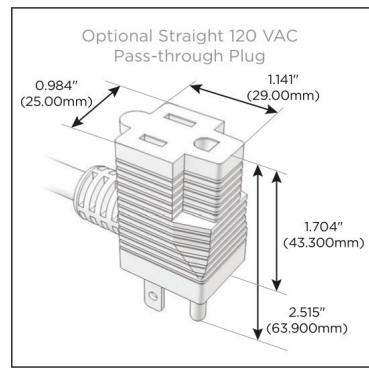

Plug:

Supplied with Low Profile Flat 45° Angle 120 VAC Plug

Optional Standard Straight 120 VAC Plug

Optional Straight 120 VAC Pass-through Plug

- CLEAN, COMPACT DESIGN
- STREAMLINED
- LOW PROFILE
- SIDE-EXITING CORDS
- PLUG & PLAY
- 6' AC CORD & PLUG (FLAT PLUG STANDARD)
- CUSTOMIZABLE CONFIGURATIONS AND FINISHES
- UL LISTED FOR MOUNTING IN FURNITURE
- 15A

M-POWER-4T

AC POWER & DATA CONNECTIVITY SOLUTION

M-POWER-4TW-AM6H-SAB

Specs:

Modules/Ports:

- A** Tamper Resistant AC Receptacle
- M** Double USB-A (Fast Charging Ports - 18W)
- 6** CAT 6
- H** HDMI

A M 6 H