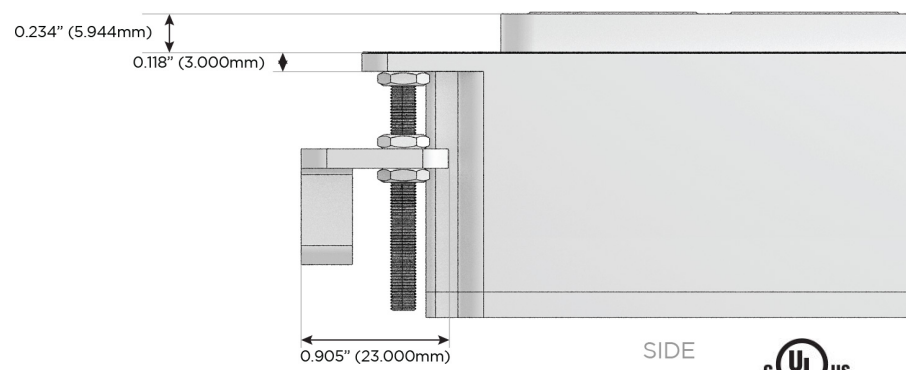

Plug:

Supplied with Low Profile Flat 45° Angle 120 VAC Plug

Optional Standard Straight 120 VAC Plug

Optional Straight 120 VAC Pass-through Plug

- CLEAN, COMPACT DESIGN
- STREAMLINED
- LOW PROFILE
- SIDE-EXITING CORDS
- PLUG & PLAY
- 6' AC CORD & PLUG (FLAT PLUG STANDARD)
- CUSTOMIZABLE CONFIGURATIONS AND FINISHES
- UL LISTED FOR MOUNTING IN FURNITURE
- 15A

M-POWER-4T

AC POWER & DATA CONNECTIVITY SOLUTION

M-POWER-4TW-AM6H-SAB

Specs:

Modules/Ports:

- A** Tamper Resistant AC Receptacle
- M** Double USB-A (Fast Charging Ports - 18W)
- 6** CAT 6
- H** HDMI

A M 6 H