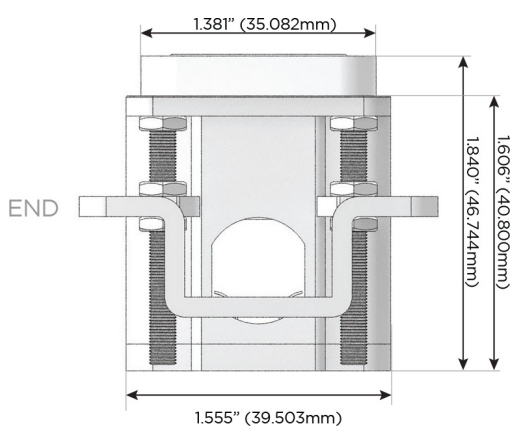

Plug:

Supplied with Low Profile Flat 45° Angle 120 VAC Plug

Optional Standard Straight 120 VAC Plug

Optional Straight 120 VAC Pass-through Plug

- CLEAN, COMPACT DESIGN
- STREAMLINED
- LOW PROFILE
- SIDE-EXITING CORDS
- PLUG & PLAY
- 6' AC CORD & PLUG (FLAT PLUG STANDARD)
- CUSTOMIZABLE CONFIGURATIONS AND FINISHES
- UL LISTED FOR MOUNTING IN FURNITURE
- 15A

M-POWER-4T

AC POWER & DATA CONNECTIVITY SOLUTION

M-POWER-4TW-AM6H-SAB

Specs:

Modules/Ports:

- A** Tamper Resistant AC Receptacle
- M** Double USB-A (Fast Charging Ports - 18W)
- 6** CAT 6
- H** HDMI

A M 6 H