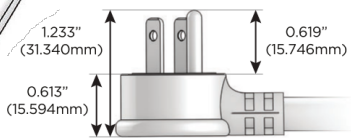

M-POWER-4T

AC POWER & DATA CONNECTIVITY SOLUTION

M-POWER-4TW-AM6H-SAB

Specs:

Modules/Ports:

- A** Tamper Resistant AC Receptacle
- M** Double USB-A (Fast Charging Ports - 18W)
- 6** CAT 6
- H** HDMI

A M 6 H