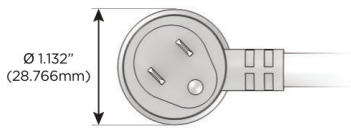

Plug:

Supplied with Low Profile Flat 45° Angle 120 VAC Plug

Optional Standard Straight 120 VAC Plug

Optional Straight 120 VAC Pass-through Plug

- CLEAN, COMPACT DESIGN
- STREAMLINED
- LOW PROFILE
- SIDE-EXITING CORDS
- PLUG & PLAY
- 6' AC CORD & PLUG (FLAT PLUG STANDARD)
- CUSTOMIZABLE CONFIGURATIONS AND FINISHES
- UL LISTED FOR MOUNTING IN FURNITURE
- 15A

M-POWER-4T

AC POWER & DATA CONNECTIVITY SOLUTION

M-POWER-4TW-AM6H-SAB

Specs:

Modules/Ports:

- A** Tamper Resistant AC Receptacle
- M** Double USB-A (Fast Charging Ports - 18W)
- 6** CAT 6
- H** HDMI

A M 6 H