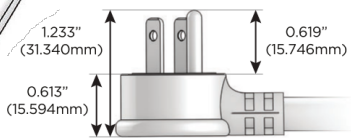

M-POWER-4T

AC POWER & DATA CONNECTIVITY SOLUTION

M-POWER-4TW-AM6H-S3AB

Specs:

Modules/Ports:

- A** Tamper Resistant AC Receptacle
- M** Double USB-A (Fast Charging Ports - 18W)
- 6** CAT 6
- H** HDMI

A M 6 H