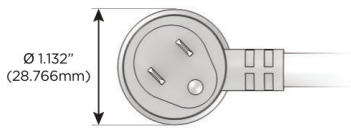

Plug:

Supplied with Low Profile Flat 45° Angle 120 VAC Plug

Optional Standard Straight 120 VAC Plug

Optional Straight 120 VAC Pass-through Plug

- CLEAN, COMPACT DESIGN
- STREAMLINED
- LOW PROFILE
- SIDE-EXITING CORDS
- PLUG & PLAY
- 6' AC CORD & PLUG (FLAT PLUG STANDARD)
- CUSTOMIZABLE CONFIGURATIONS AND FINISHES
- UL LISTED FOR MOUNTING IN FURNITURE
- 15A

M-POWER-4T

AC POWER & DATA CONNECTIVITY SOLUTION

M-POWER-4TW-AM6H-S3AB

Specs:

Modules/Ports:

- A** Tamper Resistant AC Receptacle
- M** Double USB-A (Fast Charging Ports - 18W)
- 6** CAT 6
- H** HDMI

A M 6 H