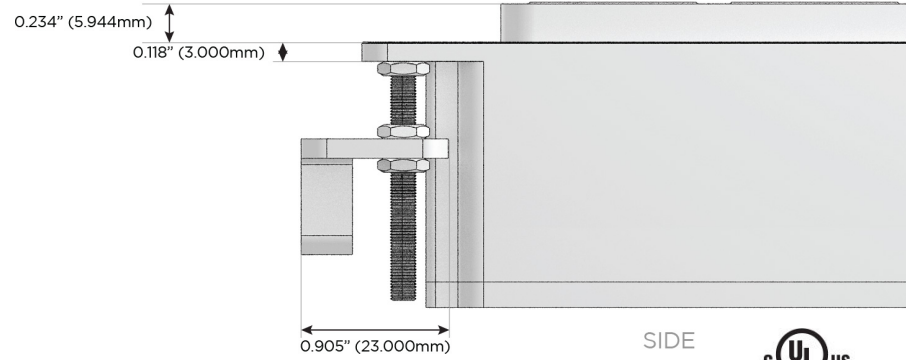

M-POWER-4T

AC POWER & DATA CONNECTIVITY SOLUTION

M-POWER-4TW-AM6H-S3AB

Specs:

Modules/Ports:

- A** Tamper Resistant AC Receptacle
- M** Double USB-A (Fast Charging Ports - 18W)
- 6** CAT 6
- H** HDMI

A M 6 H