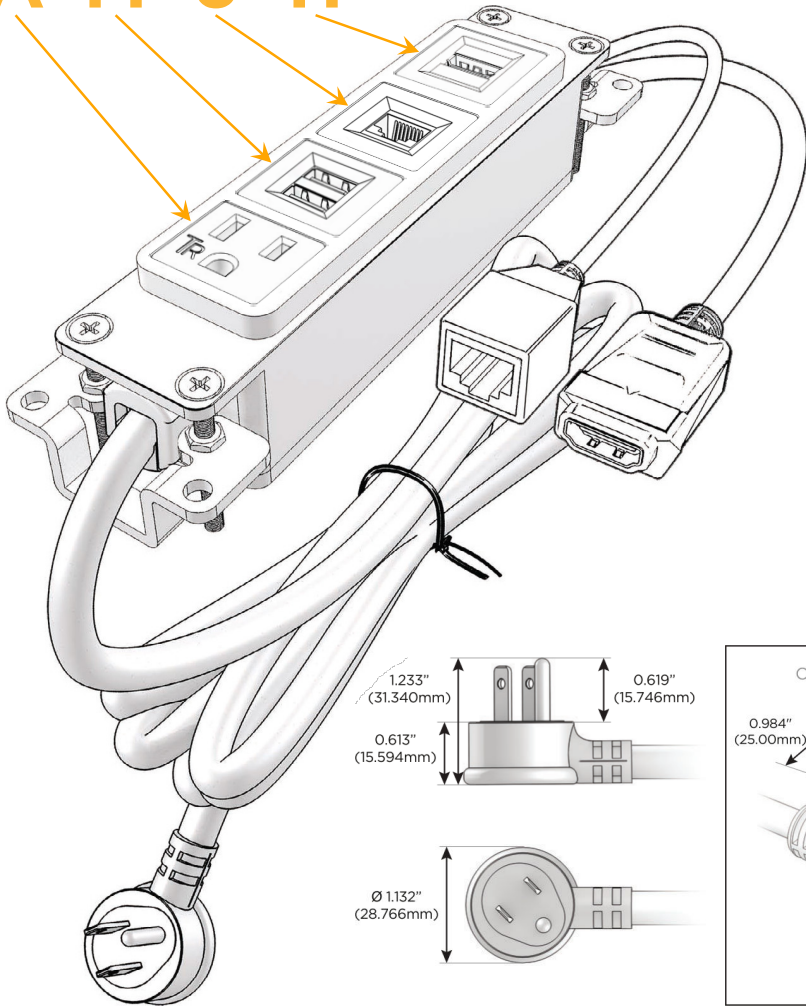

Bezel Finish: **GUNMETAL (ABS)**

Custom Finishes Available M-POWER-4TW-AM6H-S3AB

Features:

Module/Port Options:

- A** Tamper Resistant AC Receptacle
- E** USB-A & USB-C (20W)
- M** Double USB-A (Fast Charging Ports - 18W)
- H** HDMI
- 6** CAT 6
- 12** RJ 12
- X** Switched AC
- Y** 3-Way Switch (Low Voltage)
- V** USB-C (45W High Speed Charging Port)
- S** USB-C (25W High Speed Charging Port)
- R** Switched AC (Rocker Switch)
- D** Dimmer Switch

Plug:

Supplied with Low Profile Flat 45° Angle 120 VAC Plug

Optional Standard Straight 120 VAC Plug

Optional Straight 120 VAC Pass-through Plug

- CLEAN, COMPACT DESIGN
- STREAMLINED
- LOW PROFILE
- SIDE-EXITING CORDS
- PLUG & PLAY
- 6' AC CORD & PLUG (FLAT PLUG STANDARD)
- CUSTOMIZABLE CONFIGURATIONS AND FINISHES
- UL LISTED FOR MOUNTING IN FURNITURE
- 15A

M-POWER-4T

AC POWER & DATA CONNECTIVITY SOLUTION

M-POWER-4TW-AM6H-S3AB

Specs:

Modules/Ports:

- A** Tamper Resistant AC Receptacle
- M** Double USB-A (Fast Charging Ports - 18W)
- 6** CAT 6
- H** HDMI

A M 6 H