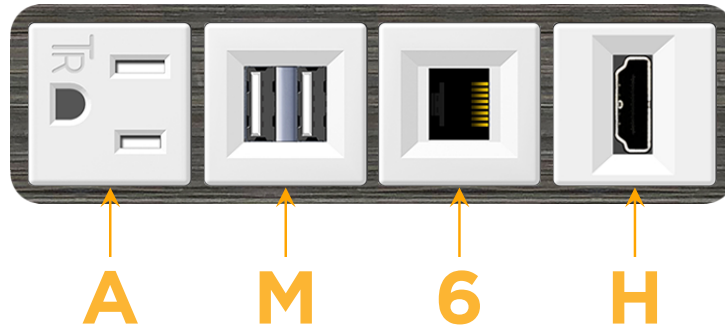

Bezel Finish: **GUNMETAL (ABS)**

Custom Finishes Available M-POWER-4TW-AM6H-S3AB

Features:

Module/Port Options:

- A** Tamper Resistant AC Receptacle
- E** USB-A & USB-C (20W)
- M** Double USB-A (Fast Charging Ports - 18W)
- H** HDMI
- 6** CAT 6
- 12** RJ 12
- X** Switched AC
- Y** 3-Way Switch (Low Voltage)
- V** USB-C (45W High Speed Charging Port)
- S** USB-C (25W High Speed Charging Port)
- R** Switched AC (Rocker Switch)
- D** Dimmer Switch

Plug:

Supplied with Low Profile Flat 45° Angle 120 VAC Plug

Optional Standard Straight 120 VAC Plug

Optional Straight 120 VAC Pass-through Plug

- CLEAN, COMPACT DESIGN
- STREAMLINED
- LOW PROFILE
- SIDE-EXITING CORDS
- PLUG & PLAY
- 6' AC CORD & PLUG (FLAT PLUG STANDARD)
- CUSTOMIZABLE CONFIGURATIONS AND FINISHES
- UL LISTED FOR MOUNTING IN FURNITURE
- 15A

M-POWER-4T

AC POWER & DATA CONNECTIVITY SOLUTION

M-POWER-4TW-AM6H-S3AB

Specs:

Modules/Ports:

- A** Tamper Resistant AC Receptacle
- M** Double USB-A (Fast Charging Ports - 18W)
- 6** CAT 6
- H** HDMI

A M 6 H