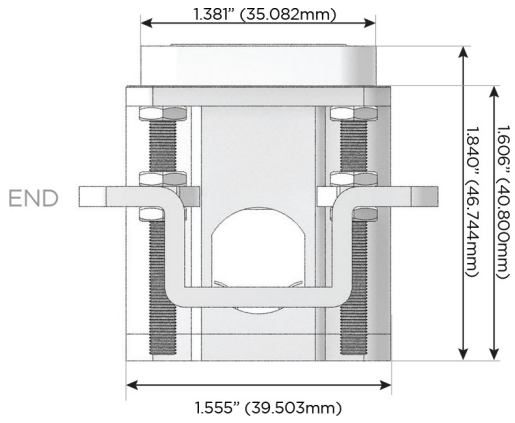

Plug:

Supplied with Low Profile Flat 45° Angle 120 VAC Plug

Optional Standard Straight 120 VAC Plug

Optional Straight 120 VAC Pass-through Plug

- CLEAN, COMPACT DESIGN
- STREAMLINED
- LOW PROFILE
- SIDE-EXITING CORDS
- PLUG & PLAY
- 6' AC CORD & PLUG (FLAT PLUG STANDARD)
- CUSTOMIZABLE CONFIGURATIONS AND FINISHES
- UL LISTED FOR MOUNTING IN FURNITURE
- 15A

M-POWER-4T

AC POWER & DATA CONNECTIVITY SOLUTION

M-POWER-4TW-AM6H-S3AB

Specs:

Modules/Ports:

- A** Tamper Resistant AC Receptacle
- M** Double USB-A (Fast Charging Ports - 18W)
- 6** CAT 6
- H** HDMI

A M 6 H