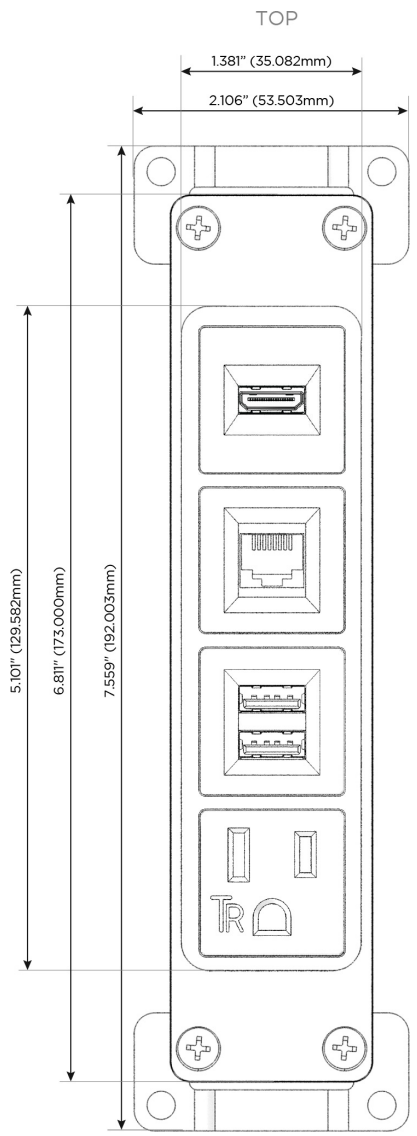

Bezel Finish: **GUNMETAL (ABS)**

Custom Finishes Available M-POWER-4TW-AM6H-S3AB

Features:

Module/Port Options:

- A** Tamper Resistant AC Receptacle
- E** USB-A & USB-C (20W)
- M** Double USB-A (Fast Charging Ports - 18W)
- H** HDMI
- 6** CAT 6
- 12** RJ 12
- X** Switched AC
- Y** 3-Way Switch (Low Voltage)
- V** USB-C (45W High Speed Charging Port)
- S** USB-C (25W High Speed Charging Port)
- R** Switched AC (Rocker Switch)
- D** Dimmer Switch

Plug:

Supplied with Low Profile Flat 45° Angle 120 VAC Plug

Optional Standard Straight 120 VAC Plug

Optional Straight 120 VAC Pass-through Plug

- CLEAN, COMPACT DESIGN
- STREAMLINED
- LOW PROFILE
- SIDE-EXITING CORDS
- PLUG & PLAY
- 6' AC CORD & PLUG (FLAT PLUG STANDARD)
- CUSTOMIZABLE CONFIGURATIONS AND FINISHES
- UL LISTED FOR MOUNTING IN FURNITURE
- 15A

M-POWER-4T

AC POWER & DATA CONNECTIVITY SOLUTION

M-POWER-4TW-AM6H-S3AB

Specs:

Modules/Ports:

- A** Tamper Resistant AC Receptacle
- M** Double USB-A (Fast Charging Ports - 18W)
- 6** CAT 6
- H** HDMI

A M 6 H