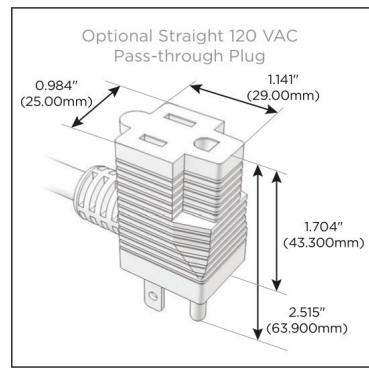

Plug:

Supplied with Low Profile Flat 45° Angle 120 VAC Plug

Optional Standard Straight 120 VAC Plug

Optional Straight 120 VAC Pass-through Plug

- CLEAN, COMPACT DESIGN
- STREAMLINED
- LOW PROFILE
- SIDE-EXITING CORDS
- PLUG & PLAY
- 6' AC CORD & PLUG (FLAT PLUG STANDARD)
- CUSTOMIZABLE CONFIGURATIONS AND FINISHES
- UL LISTED FOR MOUNTING IN FURNITURE
- 15A

M-POWER-4T

AC POWER & DATA CONNECTIVITY SOLUTION

M-POWER-4TW-AM6H-S3AB

Specs:

Modules/Ports:

- A** Tamper Resistant AC Receptacle
- M** Double USB-A (Fast Charging Ports - 18W)
- 6** CAT 6
- H** HDMI

A M 6 H