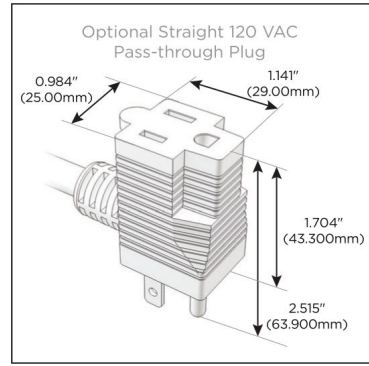

Plug:

Supplied with Low Profile Flat 45° Angle 120 VAC Plug

Optional Standard Straight 120 VAC Plug

Optional Straight 120 VAC Pass-through Plug

- CLEAN, COMPACT DESIGN
- STREAMLINED
- LOW PROFILE
- SIDE-EXITING CORDS
- PLUG & PLAY
- 6' AC CORD & PLUG (FLAT PLUG STANDARD)
- CUSTOMIZABLE CONFIGURATIONS AND FINISHES
- UL LISTED FOR MOUNTING IN FURNITURE
- 15A

M-POWER-4T

AC POWER & DATA CONNECTIVITY SOLUTION

M-POWER-4TW-AM6H-MAB

Specs:

Modules/Ports:

- A** Tamper Resistant AC Receptacle
- M** Double USB-A (Fast Charging Ports - 18W)
- 6** CAT 6
- H** HDMI

A M 6 H