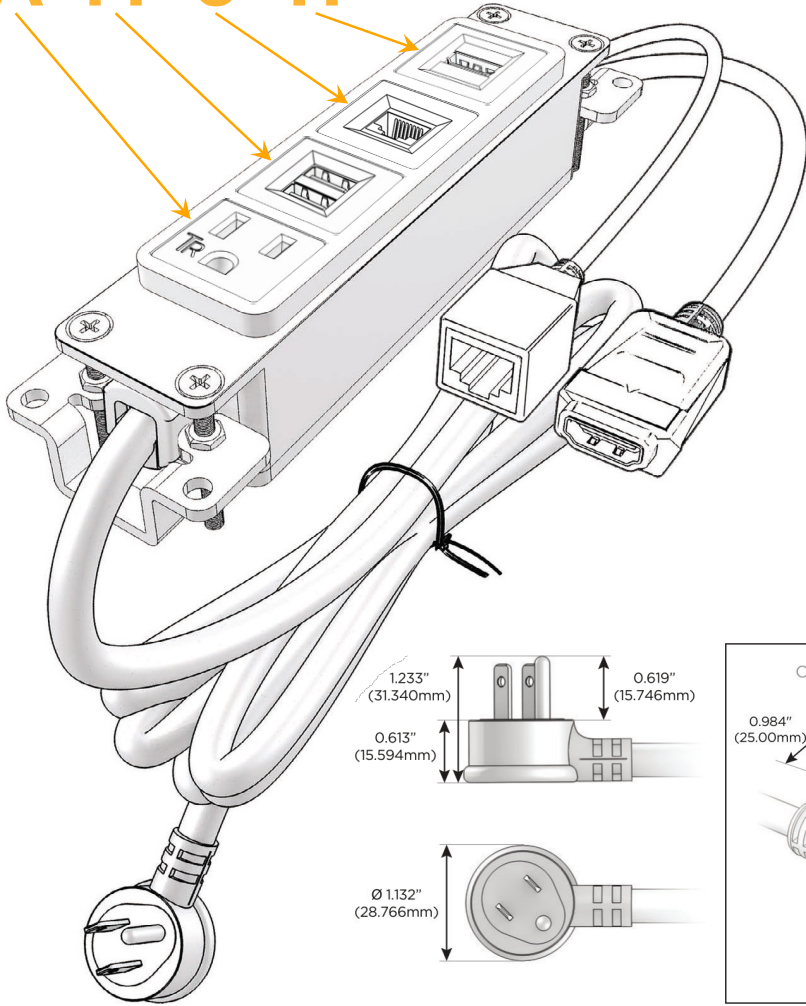

Bezel Finish: **MAGNESIUM (ABS)**

Custom Finishes Available M-POWER-4TW-AM6H-MAB

Features:

Module/Port Options:

- A** Tamper Resistant AC Receptacle
- E** USB-A & USB-C (20W)
- M** Double USB-A (Fast Charging Ports - 18W)
- H** HDMI
- 6** CAT 6
- 12** RJ 12
- X** Switched AC
- Y** 3-Way Switch (Low Voltage)
- V** USB-C (45W High Speed Charging Port)
- S** USB-C (25W High Speed Charging Port)
- R** Switched AC (Rocker Switch)
- D** Dimmer Switch

Plug:

Supplied with Low Profile Flat 45° Angle 120 VAC Plug

Optional Standard Straight 120 VAC Plug

Optional Straight 120 VAC Pass-through Plug

- CLEAN, COMPACT DESIGN
- STREAMLINED
- LOW PROFILE
- SIDE-EXITING CORDS
- PLUG & PLAY
- 6' AC CORD & PLUG (FLAT PLUG STANDARD)
- CUSTOMIZABLE CONFIGURATIONS AND FINISHES
- UL LISTED FOR MOUNTING IN FURNITURE
- 15A

M-POWER-4T

AC POWER & DATA CONNECTIVITY SOLUTION

M-POWER-4TW-AM6H-MAB

Specs:

Modules/Ports:

- A** Tamper Resistant AC Receptacle
- M** Double USB-A (Fast Charging Ports - 18W)
- 6** CAT 6
- H** HDMI

A M 6 H