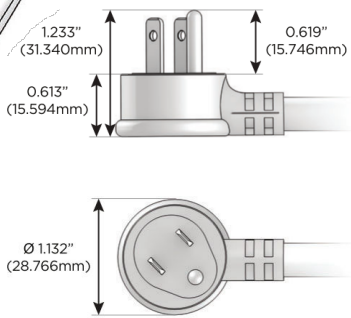

Plug:

Supplied with Low Profile Flat 45° Angle 120 VAC Plug

Optional Standard Straight 120 VAC Plug

Optional Straight 120 VAC Pass-through Plug

- CLEAN, COMPACT DESIGN
- STREAMLINED
- LOW PROFILE
- SIDE-EXITING CORDS
- PLUG & PLAY
- 6' AC CORD & PLUG (FLAT PLUG STANDARD)
- CUSTOMIZABLE CONFIGURATIONS AND FINISHES
- UL LISTED FOR MOUNTING IN FURNITURE
- 15A

M-POWER-4T

AC POWER & DATA CONNECTIVITY SOLUTION

M-POWER-4TW-AM6H-MAB

Specs:

Modules/Ports:

- A** Tamper Resistant AC Receptacle
- M** Double USB-A (Fast Charging Ports - 18W)
- 6** CAT 6
- H** HDMI

A M 6 H