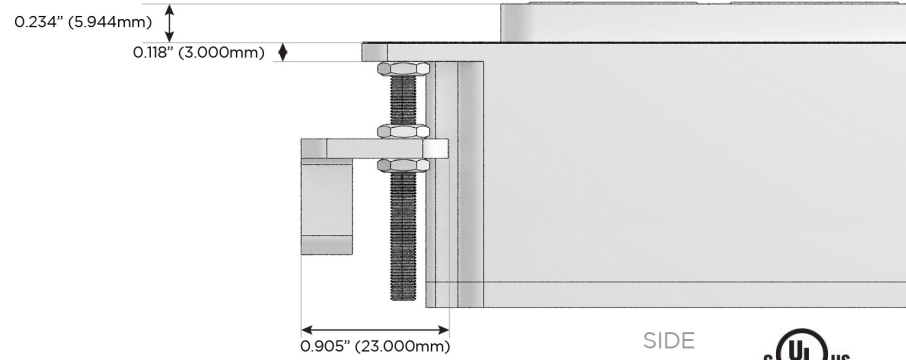

M-POWER-4T

AC POWER & DATA CONNECTIVITY SOLUTION

M-POWER-4TW-AM6H-MAB

Specs:

Modules/Ports:

- A** Tamper Resistant AC Receptacle
- M** Double USB-A (Fast Charging Ports - 18W)
- 6** CAT 6
- H** HDMI

A M 6 H