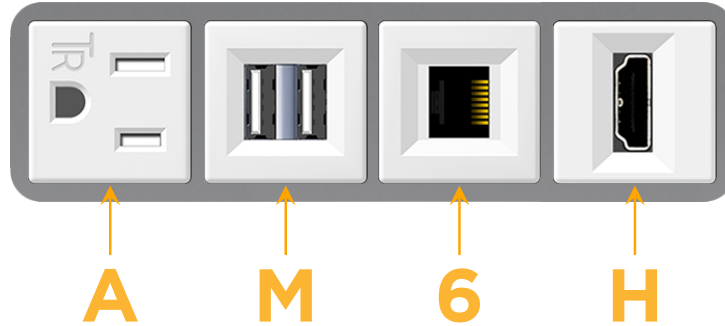

sales@mormax.com

mormax.com

Metro Light & Power's line of power & data solutions offers sophisticated design elements combined with greater ease of installation. Streamlined and low-profile, enhanced by side-exiting cords, our outlets advance the industry with their cutting edge look and feel. We believe flexibility is key, and we provide a variety of mounting options, including the ability to mount in limited spaces. Our outlets are available in many finishes and configurations, in addition to a custom color and finish capability for our clients.

Bezel Finish: **MAGNESIUM (ABS)**

Custom Finishes Available M-POWER-4TW-AM6H-MAB

Features:

Module/Port Options:

- A** Tamper Resistant AC Receptacle
- E** USB-A & USB-C (20W)
- M** Double USB-A (Fast Charging Ports - 18W)
- H** HDMI
- 6** CAT 6
- 12** RJ 12
- X** Switched AC
- Y** 3-Way Switch (Low Voltage)
- V** USB-C (45W High Speed Charging Port)
- S** USB-C (25W High Speed Charging Port)
- R** Switched AC (Rocker Switch)
- D** Dimmer Switch

Plug:

Supplied with Low Profile Flat 45° Angle 120 VAC Plug

Optional Standard Straight 120 VAC Plug

Optional Straight 120 VAC Pass-through Plug

- CLEAN, COMPACT DESIGN
- STREAMLINED
- LOW PROFILE
- SIDE-EXITING CORDS
- PLUG & PLAY
- 6' AC CORD & PLUG (FLAT PLUG STANDARD)
- CUSTOMIZABLE CONFIGURATIONS AND FINISHES
- UL LISTED FOR MOUNTING IN FURNITURE
- 15A

M-POWER-4T

AC POWER & DATA CONNECTIVITY SOLUTION

M-POWER-4TW-AM6H-MAB

Specs:

Modules/Ports:

- A** Tamper Resistant AC Receptacle
- M** Double USB-A (Fast Charging Ports - 18W)
- 6** CAT 6
- H** HDMI

A M 6 H