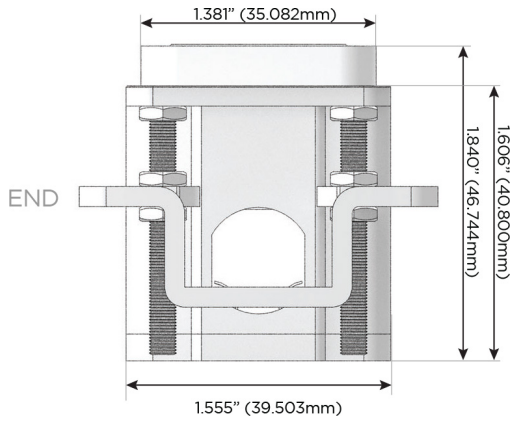

Plug:

Supplied with Low Profile Flat 45° Angle 120 VAC Plug

Optional Standard Straight 120 VAC Plug

Optional Straight 120 VAC Pass-through Plug

- CLEAN, COMPACT DESIGN
- STREAMLINED
- LOW PROFILE
- SIDE-EXITING CORDS
- PLUG & PLAY
- 6' AC CORD & PLUG (FLAT PLUG STANDARD)
- CUSTOMIZABLE CONFIGURATIONS AND FINISHES
- UL LISTED FOR MOUNTING IN FURNITURE
- 15A

M-POWER-4T

AC POWER & DATA CONNECTIVITY SOLUTION

M-POWER-4TW-AM6H-MAB

Specs:

Modules/Ports:

- A** Tamper Resistant AC Receptacle
- M** Double USB-A (Fast Charging Ports - 18W)
- 6** CAT 6
- H** HDMI

A M 6 H