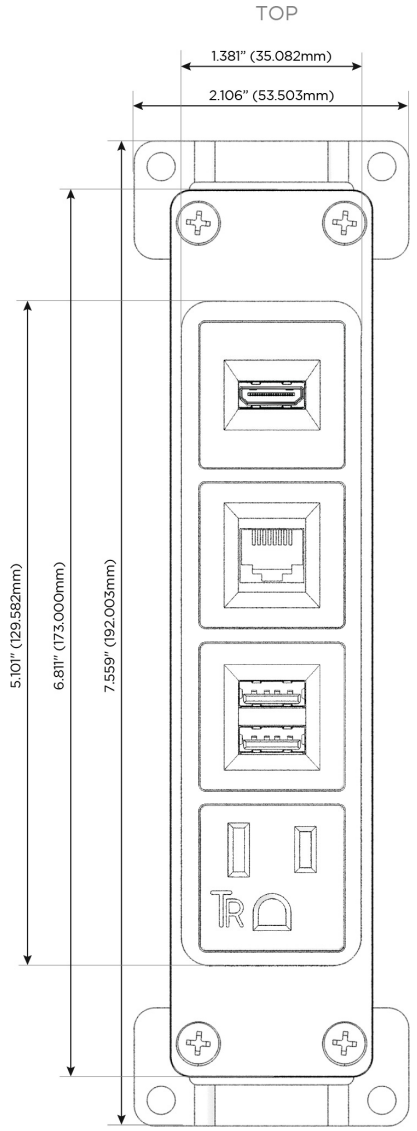

Bezel Finish: **MAGNESIUM (ABS)**

Custom Finishes Available M-POWER-4TW-AM6H-MAB

Features:

Module/Port Options:

- A** Tamper Resistant AC Receptacle
- E** USB-A & USB-C (20W)
- M** Double USB-A (Fast Charging Ports - 18W)
- H** HDMI
- 6** CAT 6
- 12** RJ 12
- X** Switched AC
- Y** 3-Way Switch (Low Voltage)
- V** USB-C (45W High Speed Charging Port)
- S** USB-C (25W High Speed Charging Port)
- R** Switched AC (Rocker Switch)
- D** Dimmer Switch

Plug:

Supplied with Low Profile Flat 45° Angle 120 VAC Plug

Optional Standard Straight 120 VAC Plug

Optional Straight 120 VAC Pass-through Plug

- CLEAN, COMPACT DESIGN
- STREAMLINED
- LOW PROFILE
- SIDE-EXITING CORDS
- PLUG & PLAY
- 6' AC CORD & PLUG (FLAT PLUG STANDARD)
- CUSTOMIZABLE CONFIGURATIONS AND FINISHES
- UL LISTED FOR MOUNTING IN FURNITURE
- 15A

M-POWER-4T

AC POWER & DATA CONNECTIVITY SOLUTION

M-POWER-4TW-AM6H-MAB

Specs:

Modules/Ports:

- A** Tamper Resistant AC Receptacle
- M** Double USB-A (Fast Charging Ports - 18W)
- 6** CAT 6
- H** HDMI

A M 6 H