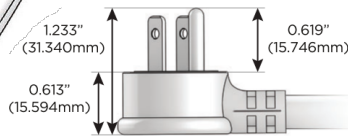

Plug:

Supplied with Low Profile Flat 45° Angle 120 VAC Plug

Optional Standard Straight 120 VAC Plug

Optional Straight 120 VAC Pass-through Plug

- CLEAN, COMPACT DESIGN
- STREAMLINED
- LOW PROFILE
- SIDE-EXITING CORDS
- PLUG & PLAY
- 6' AC CORD & PLUG (FLAT PLUG STANDARD)
- CUSTOMIZABLE CONFIGURATIONS AND FINISHES
- UL LISTED FOR MOUNTING IN FURNITURE
- 15A

M-POWER-4T

AC POWER & DATA CONNECTIVITY SOLUTION

M-POWER-4TW-AM6H-CRAB

Specs:

Modules/Ports:

- A** Tamper Resistant AC Receptacle
- M** Double USB-A (Fast Charging Ports - 18W)
- 6** CAT 6
- H** HDMI

A M 6 H