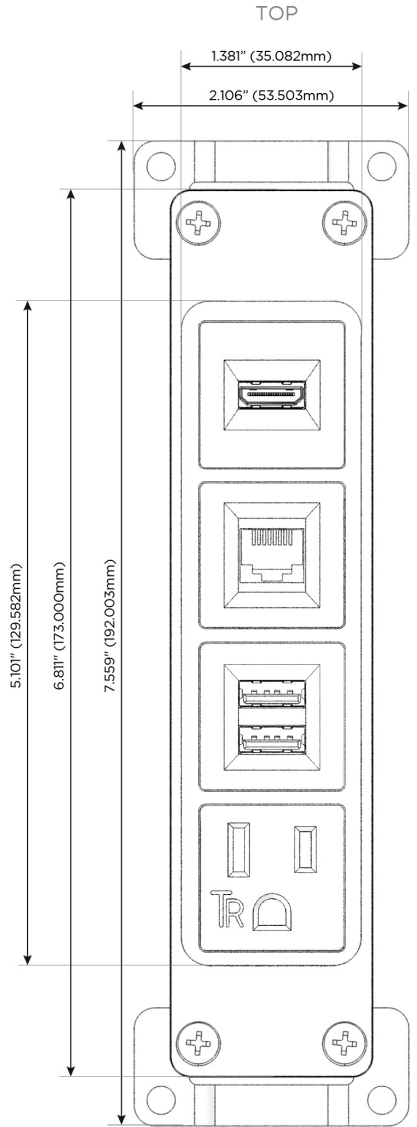

Bezel Finish: **CHROME (ABS)**
Custom Finishes Available M-POWER-4TW-AM6H-CRAB

Features:

Module/Port Options:

- A** Tamper Resistant AC Receptacle
- E** USB-A & USB-C (20W)
- M** Double USB-A (Fast Charging Ports - 18W)
- H** HDMI
- 6** CAT 6
- 12** RJ 12
- X** Switched AC
- Y** 3-Way Switch (Low Voltage)
- V** USB-C (45W High Speed Charging Port)
- S** USB-C (25W High Speed Charging Port)
- R** Switched AC (Rocker Switch)
- D** Dimmer Switch

Plug:

Supplied with Low Profile Flat 45° Angle 120 VAC Plug

Optional Standard Straight 120 VAC Plug

Optional Straight 120 VAC Pass-through Plug

- CLEAN, COMPACT DESIGN
- STREAMLINED
- LOW PROFILE
- SIDE-EXITING CORDS
- PLUG & PLAY
- 6' AC CORD & PLUG (FLAT PLUG STANDARD)
- CUSTOMIZABLE CONFIGURATIONS AND FINISHES
- UL LISTED FOR MOUNTING IN FURNITURE
- 15A

M-POWER-4T

AC POWER & DATA CONNECTIVITY SOLUTION

M-POWER-4TW-AM6H-CRAB

Specs:

Modules/Ports:

- A** Tamper Resistant AC Receptacle
- M** Double USB-A (Fast Charging Ports - 18W)
- 6** CAT 6
- H** HDMI

A M 6 H