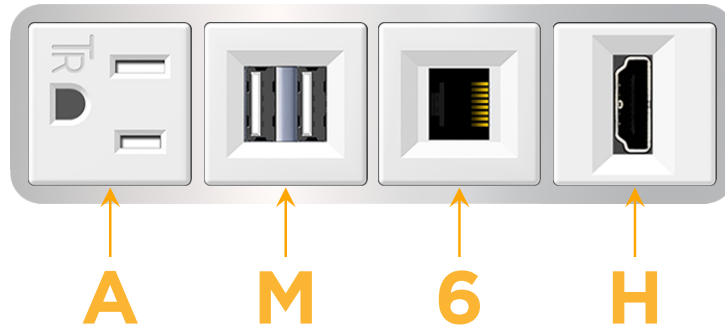

Bezel Finish: **CHROME (ABS)**
Custom Finishes Available M-POWER-4TW-AM6H-CRAB

Features:

Module/Port Options:

- A** Tamper Resistant AC Receptacle
- E** USB-A & USB-C (20W)
- M** Double USB-A (Fast Charging Ports - 18W)
- H** HDMI
- 6** CAT 6
- 12** RJ 12
- X** Switched AC
- Y** 3-Way Switch (Low Voltage)
- V** USB-C (45W High Speed Charging Port)
- S** USB-C (25W High Speed Charging Port)
- R** Switched AC (Rocker Switch)
- D** Dimmer Switch

Plug:

Supplied with Low Profile Flat 45° Angle 120 VAC Plug

Optional Standard Straight 120 VAC Plug

Optional Straight 120 VAC Pass-through Plug

- CLEAN, COMPACT DESIGN
- STREAMLINED
- LOW PROFILE
- SIDE-EXITING CORDS
- PLUG & PLAY
- 6' AC CORD & PLUG (FLAT PLUG STANDARD)
- CUSTOMIZABLE CONFIGURATIONS AND FINISHES
- UL LISTED FOR MOUNTING IN FURNITURE
- 15A

M-POWER-4T

AC POWER & DATA CONNECTIVITY SOLUTION

M-POWER-4TW-AM6H-CRAB

Specs:

Modules/Ports:

- A** Tamper Resistant AC Receptacle
- M** Double USB-A (Fast Charging Ports - 18W)
- 6** CAT 6
- H** HDMI

A M 6 H