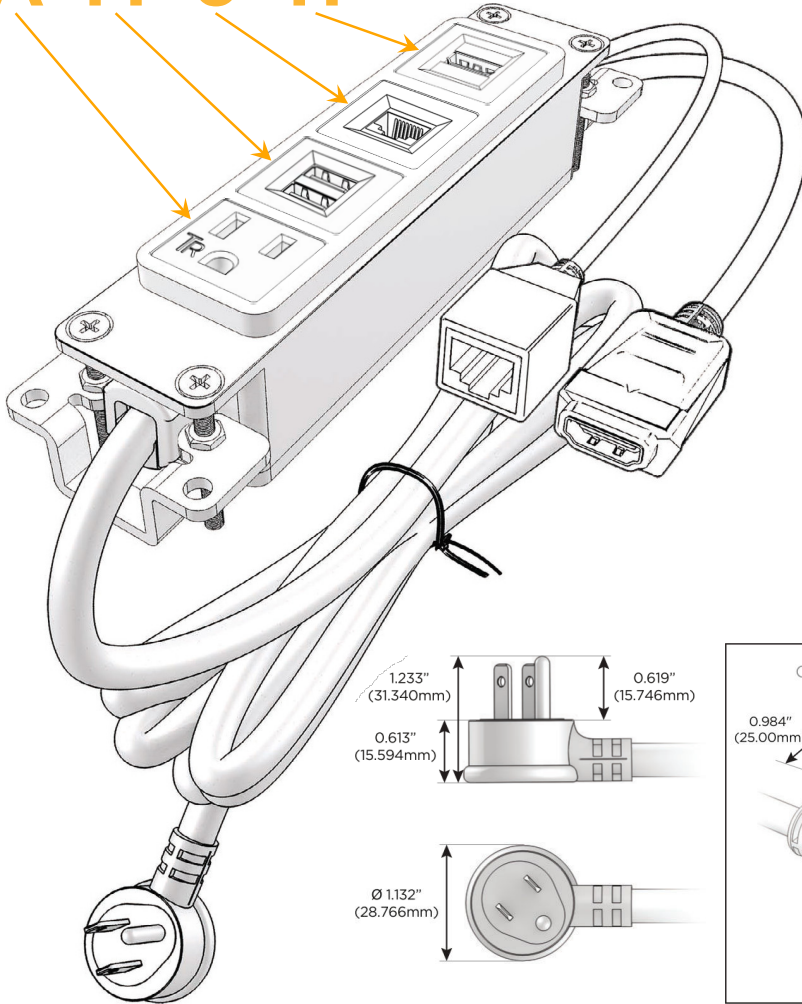

Bezel Finish: **CHROME (ABS)**
Custom Finishes Available M-POWER-4TW-AM6H-CRAB

Features:

Module/Port Options:

- A** Tamper Resistant AC Receptacle
- E** USB-A & USB-C (20W)
- M** Double USB-A (Fast Charging Ports - 18W)
- H** HDMI
- 6** CAT 6
- 12** RJ 12
- X** Switched AC
- Y** 3-Way Switch (Low Voltage)
- V** USB-C (45W High Speed Charging Port)
- S** USB-C (25W High Speed Charging Port)
- R** Switched AC (Rocker Switch)
- D** Dimmer Switch

Plug:

Supplied with Low Profile Flat 45° Angle 120 VAC Plug

Optional Standard Straight 120 VAC Plug

Optional Straight 120 VAC Pass-through Plug

- CLEAN, COMPACT DESIGN
- STREAMLINED
- LOW PROFILE
- SIDE-EXITING CORDS
- PLUG & PLAY
- 6' AC CORD & PLUG (FLAT PLUG STANDARD)
- CUSTOMIZABLE CONFIGURATIONS AND FINISHES
- UL LISTED FOR MOUNTING IN FURNITURE
- 15A

M-POWER-4T

AC POWER & DATA CONNECTIVITY SOLUTION

M-POWER-4TW-AM6H-CRAB

Specs:

Modules/Ports:

- A** Tamper Resistant AC Receptacle
- M** Double USB-A (Fast Charging Ports - 18W)
- 6** CAT 6
- H** HDMI

A M 6 H