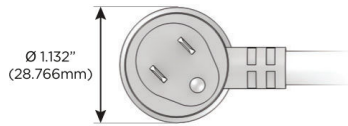

Plug:

Supplied with Low Profile Flat 45° Angle 120 VAC Plug

Optional Standard Straight 120 VAC Plug

Optional Straight 120 VAC Pass-through Plug

- CLEAN, COMPACT DESIGN
- STREAMLINED
- LOW PROFILE
- SIDE-EXITING CORDS
- PLUG & PLAY
- 6' AC CORD & PLUG (FLAT PLUG STANDARD)
- CUSTOMIZABLE CONFIGURATIONS AND FINISHES
- UL LISTED FOR MOUNTING IN FURNITURE
- 15A

M-POWER-4T

AC POWER & DATA CONNECTIVITY SOLUTION

M-POWER-4TW-AM6H-CRAB

Specs:

Modules/Ports:

- A** Tamper Resistant AC Receptacle
- M** Double USB-A (Fast Charging Ports - 18W)
- 6** CAT 6
- H** HDMI

A M 6 H