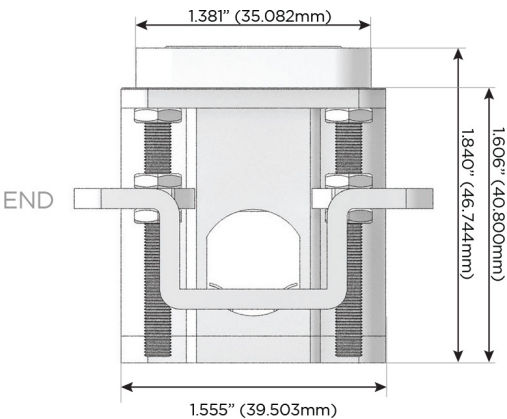

Plug:

Supplied with Low Profile Flat 45° Angle 120 VAC Plug

Optional Standard Straight 120 VAC Plug

Optional Straight 120 VAC Pass-through Plug

- CLEAN, COMPACT DESIGN
- STREAMLINED
- LOW PROFILE
- SIDE-EXITING CORDS
- PLUG & PLAY
- 6' AC CORD & PLUG (FLAT PLUG STANDARD)
- CUSTOMIZABLE CONFIGURATIONS AND FINISHES
- UL LISTED FOR MOUNTING IN FURNITURE
- 15A

M-POWER-4T

AC POWER & DATA CONNECTIVITY SOLUTION

M-POWER-4TW-AM6H-CRAB

Specs:

Modules/Ports:

- A** Tamper Resistant AC Receptacle
- M** Double USB-A (Fast Charging Ports - 18W)
- 6** CAT 6
- H** HDMI

A M 6 H