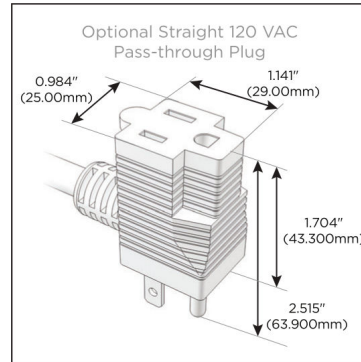

Plug:

Supplied with Low Profile Flat 45° Angle 120 VAC Plug

Optional Standard Straight 120 VAC Plug

Optional Straight 120 VAC Pass-through Plug

- CLEAN, COMPACT DESIGN
- STREAMLINED
- LOW PROFILE
- SIDE-EXITING CORDS
- PLUG & PLAY
- 6' AC CORD & PLUG (FLAT PLUG STANDARD)
- CUSTOMIZABLE CONFIGURATIONS AND FINISHES
- UL LISTED FOR MOUNTING IN FURNITURE
- 15A

M-POWER-4T

AC POWER & DATA CONNECTIVITY SOLUTION

M-POWER-4TW-AM6H-CRAB

Specs:

Modules/Ports:

- A** Tamper Resistant AC Receptacle
- M** Double USB-A (Fast Charging Ports - 18W)
- 6** CAT 6
- H** HDMI

A M 6 H