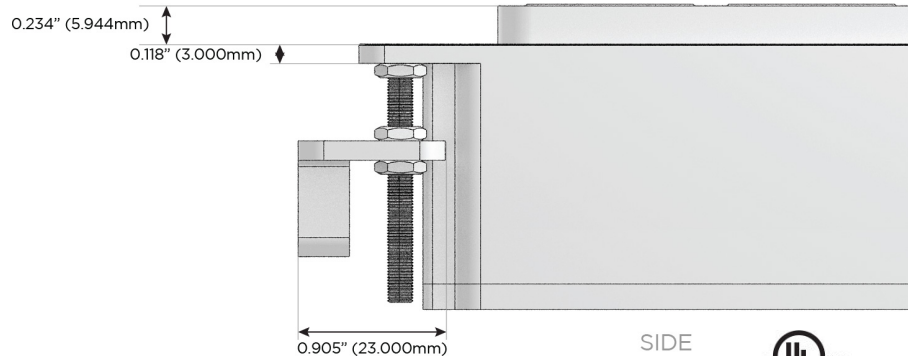

M-POWER-4T

AC POWER & DATA CONNECTIVITY SOLUTION

M-POWER-4TW-AM6H-CRAB

Specs:

Modules/Ports:

- A** Tamper Resistant AC Receptacle
- M** Double USB-A (Fast Charging Ports - 18W)
- 6** CAT 6
- H** HDMI

A M 6 H