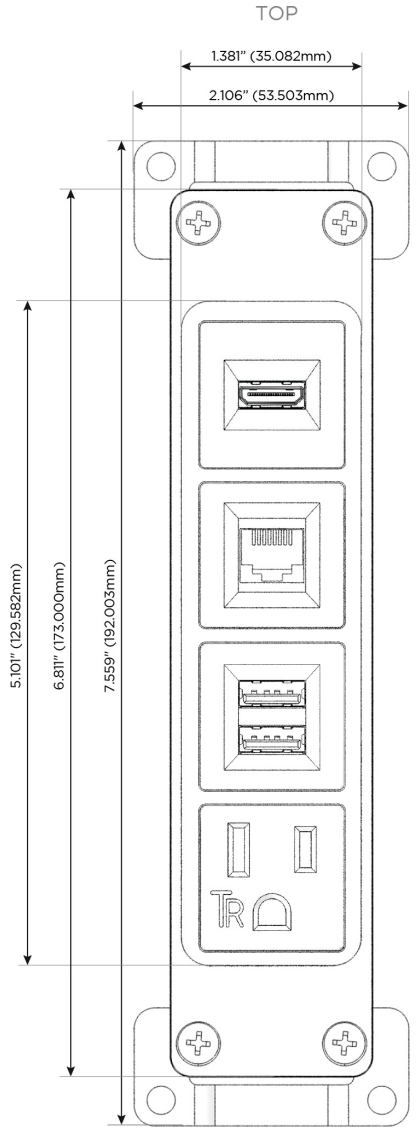

Bezel Finish: **CHAMPAGNE (ABS)**

Custom Finishes Available M-POWER-4TW-AM6H-CHAB

Features:

Module/Port Options:

- A** Tamper Resistant AC Receptacle
- E** USB-A & USB-C (20W)
- M** Double USB-A (Fast Charging Ports - 18W)
- H** HDMI
- 6** CAT 6
- 12** RJ 12
- X** Switched AC
- Y** 3-Way Switch (Low Voltage)
- V** USB-C (45W High Speed Charging Port)
- S** USB-C (25W High Speed Charging Port)
- R** Switched AC (Rocker Switch)
- D** Dimmer Switch

Plug:

Supplied with Low Profile Flat 45° Angle 120 VAC Plug

Optional Standard Straight 120 VAC Plug

Optional Straight 120 VAC Pass-through Plug

- CLEAN, COMPACT DESIGN
- STREAMLINED
- LOW PROFILE
- SIDE-EXITING CORDS
- PLUG & PLAY
- 6' AC CORD & PLUG (FLAT PLUG STANDARD)
- CUSTOMIZABLE CONFIGURATIONS AND FINISHES
- UL LISTED FOR MOUNTING IN FURNITURE
- 15A

M-POWER-4T

AC POWER & DATA CONNECTIVITY SOLUTION

M-POWER-4TW-AM6H-CHAB

Specs:

Modules/Ports:

- A** Tamper Resistant AC Receptacle
- M** Double USB-A (Fast Charging Ports - 18W)
- 6** CAT 6
- H** HDMI

A M 6 H