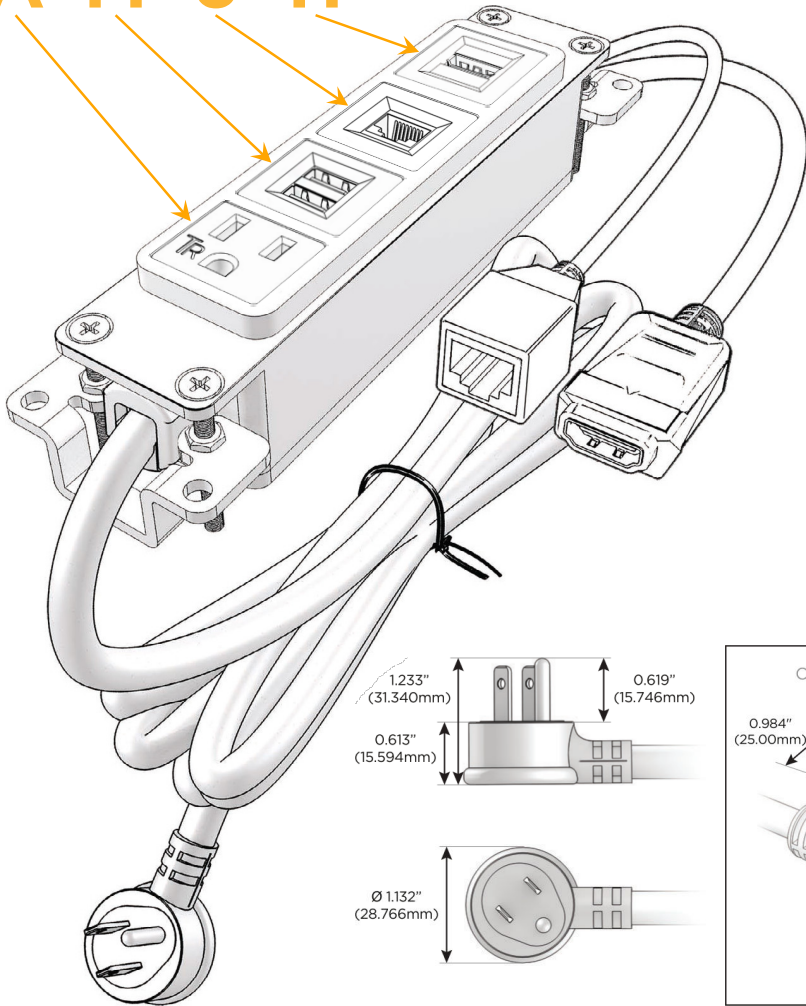

Bezel Finish: **CHAMPAGNE (ABS)**

Custom Finishes Available M-POWER-4TW-AM6H-CHAB

Features:

Module/Port Options:

- A** Tamper Resistant AC Receptacle
- E** USB-A & USB-C (20W)
- M** Double USB-A (Fast Charging Ports - 18W)
- H** HDMI
- 6** CAT 6
- 12** RJ 12
- X** Switched AC
- Y** 3-Way Switch (Low Voltage)
- V** USB-C (45W High Speed Charging Port)
- S** USB-C (25W High Speed Charging Port)
- R** Switched AC (Rocker Switch)
- D** Dimmer Switch

Plug:

Supplied with Low Profile Flat 45° Angle 120 VAC Plug

Optional Standard Straight 120 VAC Plug

Optional Straight 120 VAC Pass-through Plug

- CLEAN, COMPACT DESIGN
- STREAMLINED
- LOW PROFILE
- SIDE-EXITING CORDS
- PLUG & PLAY
- 6' AC CORD & PLUG (FLAT PLUG STANDARD)
- CUSTOMIZABLE CONFIGURATIONS AND FINISHES
- UL LISTED FOR MOUNTING IN FURNITURE
- 15A

M-POWER-4T

AC POWER & DATA CONNECTIVITY SOLUTION

M-POWER-4TW-AM6H-CHAB

Specs:

Modules/Ports:

- A** Tamper Resistant AC Receptacle
- M** Double USB-A (Fast Charging Ports - 18W)
- 6** CAT 6
- H** HDMI

A M 6 H