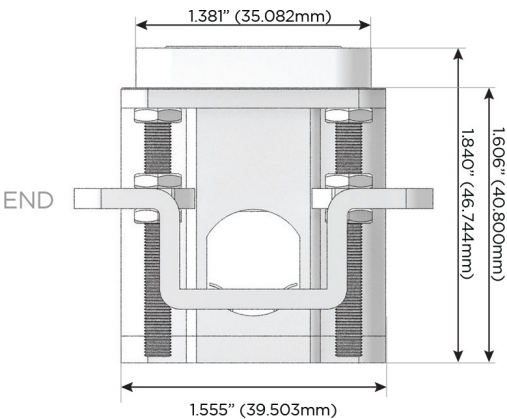

Plug:

Supplied with Low Profile Flat 45° Angle 120 VAC Plug

Optional Standard Straight 120 VAC Plug

Optional Straight 120 VAC Pass-through Plug

- CLEAN, COMPACT DESIGN
- STREAMLINED
- LOW PROFILE
- SIDE-EXITING CORDS
- PLUG & PLAY
- 6' AC CORD & PLUG (FLAT PLUG STANDARD)
- CUSTOMIZABLE CONFIGURATIONS AND FINISHES
- UL LISTED FOR MOUNTING IN FURNITURE
- 15A

M-POWER-4T

AC POWER & DATA CONNECTIVITY SOLUTION

M-POWER-4TW-AM6H-CHAB

Specs:

Modules/Ports:

- A** Tamper Resistant AC Receptacle
- M** Double USB-A (Fast Charging Ports - 18W)
- 6** CAT 6
- H** HDMI

A M 6 H