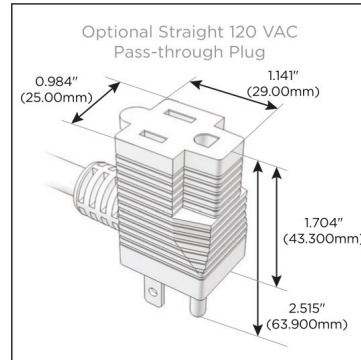

Plug:

Supplied with Low Profile Flat 45° Angle 120 VAC Plug

Optional Standard Straight 120 VAC Plug

Optional Straight 120 VAC Pass-through Plug

- CLEAN, COMPACT DESIGN
- STREAMLINED
- LOW PROFILE
- SIDE-EXITING CORDS
- PLUG & PLAY
- 6' AC CORD & PLUG (FLAT PLUG STANDARD)
- CUSTOMIZABLE CONFIGURATIONS AND FINISHES
- UL LISTED FOR MOUNTING IN FURNITURE
- 15A

M-POWER-4T

AC POWER & DATA CONNECTIVITY SOLUTION

M-POWER-4TW-AM6H-CHAB

Specs:

Modules/Ports:

- A** Tamper Resistant AC Receptacle
- M** Double USB-A (Fast Charging Ports - 18W)
- 6** CAT 6
- H** HDMI

A M 6 H