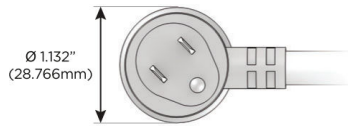

Plug:

Supplied with Low Profile Flat 45° Angle 120 VAC Plug

Optional Standard Straight 120 VAC Plug

Optional Straight 120 VAC Pass-through Plug

- CLEAN, COMPACT DESIGN
- STREAMLINED
- LOW PROFILE
- SIDE-EXITING CORDS
- PLUG & PLAY
- 6' AC CORD & PLUG (FLAT PLUG STANDARD)
- CUSTOMIZABLE CONFIGURATIONS AND FINISHES
- UL LISTED FOR MOUNTING IN FURNITURE
- 15A

M-POWER-4T

AC POWER & DATA CONNECTIVITY SOLUTION

M-POWER-4TW-AM6H-CHAB

Specs:

Modules/Ports:

- A** Tamper Resistant AC Receptacle
- M** Double USB-A (Fast Charging Ports - 18W)
- 6** CAT 6
- H** HDMI

A M 6 H