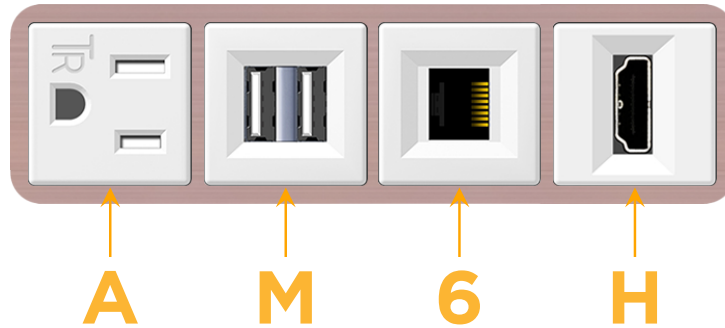

Bezel Finish: **CHAMPAGNE (ABS)**

Custom Finishes Available M-POWER-4TW-AM6H-CHAB

Features:

Module/Port Options:

- A** Tamper Resistant AC Receptacle
- E** USB-A & USB-C (20W)
- M** Double USB-A (Fast Charging Ports - 18W)
- H** HDMI
- 6** CAT 6
- 12** RJ 12
- X** Switched AC
- Y** 3-Way Switch (Low Voltage)
- V** USB-C (45W High Speed Charging Port)
- S** USB-C (25W High Speed Charging Port)
- R** Switched AC (Rocker Switch)
- D** Dimmer Switch

Plug:

Supplied with Low Profile Flat 45° Angle 120 VAC Plug

Optional Standard Straight 120 VAC Plug

Optional Straight 120 VAC Pass-through Plug

- CLEAN, COMPACT DESIGN
- STREAMLINED
- LOW PROFILE
- SIDE-EXITING CORDS
- PLUG & PLAY
- 6' AC CORD & PLUG (FLAT PLUG STANDARD)
- CUSTOMIZABLE CONFIGURATIONS AND FINISHES
- UL LISTED FOR MOUNTING IN FURNITURE
- 15A

M-POWER-4T

AC POWER & DATA CONNECTIVITY SOLUTION

M-POWER-4TW-AM6H-CHAB

Specs:

Modules/Ports:

- A** Tamper Resistant AC Receptacle
- M** Double USB-A (Fast Charging Ports - 18W)
- 6** CAT 6
- H** HDMI

A M 6 H