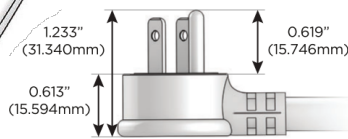

M-POWER-4T

AC POWER & DATA CONNECTIVITY SOLUTION

M-POWER-4TW-AM6H-CHAB

Specs:

Modules/Ports:

- A** Tamper Resistant AC Receptacle
- M** Double USB-A (Fast Charging Ports - 18W)
- 6** CAT 6
- H** HDMI

A M 6 H