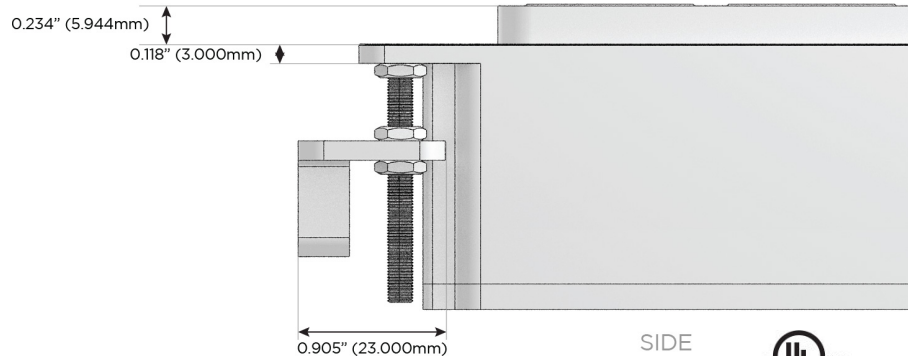

M-POWER-4T

AC POWER & DATA CONNECTIVITY SOLUTION

M-POWER-4TW-AM6H-CHAB

Specs:

Modules/Ports:

- A** Tamper Resistant AC Receptacle
- M** Double USB-A (Fast Charging Ports - 18W)
- 6** CAT 6
- H** HDMI

A M 6 H