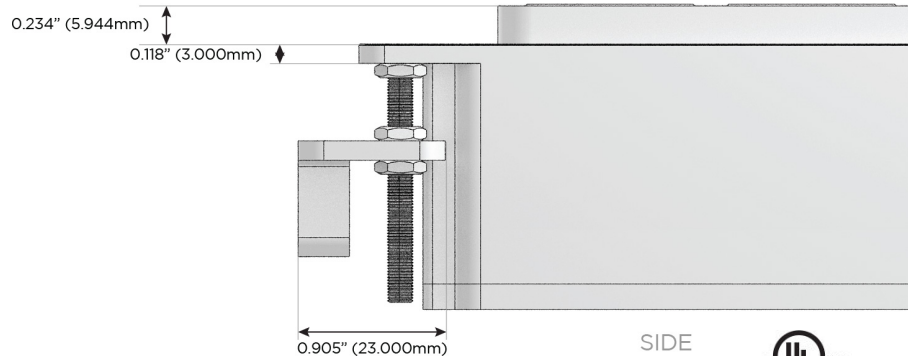

M-POWER-4T

AC POWER & DATA CONNECTIVITY SOLUTION

M-POWER-4TW-AM6H-BZAB

Specs:

Modules/Ports:

- A** Tamper Resistant AC Receptacle
- M** Double USB-A (Fast Charging Ports - 18W)
- 6** CAT 6
- H** HDMI

A M 6 H