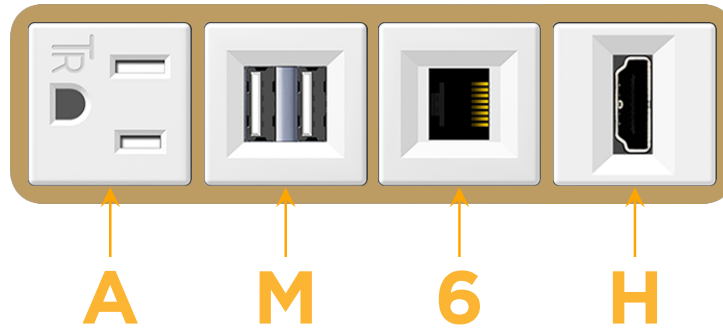

sales@mormax.com

mormax.com

Metro Light & Power's line of power & data solutions offers sophisticated design elements combined with greater ease of installation. Streamlined and low-profile, enhanced by side-exiting cords, our outlets advance the industry with their cutting edge look and feel. We believe flexibility is key, and we provide a variety of mounting options, including the ability to mount in limited spaces. Our outlets are available in many finishes and configurations, in addition to a custom color and finish capability for our clients.

Bezel Finish: **STANDARD BRONZE (ABS)**

Custom Finishes Available M-POWER-4TW-AM6H-BZAB

Features:

Module/Port Options:

- A** Tamper Resistant AC Receptacle
- E** USB-A & USB-C (20W)
- M** Double USB-A (Fast Charging Ports - 18W)
- H** HDMI
- 6** CAT 6
- 12** RJ 12
- X** Switched AC
- Y** 3-Way Switch (Low Voltage)
- V** USB-C (45W High Speed Charging Port)
- S** USB-C (25W High Speed Charging Port)
- R** Switched AC (Rocker Switch)
- D** Dimmer Switch

Plug:

Supplied with Low Profile Flat 45° Angle 120 VAC Plug

Optional Standard Straight 120 VAC Plug

Optional Straight 120 VAC Pass-through Plug

- CLEAN, COMPACT DESIGN
- STREAMLINED
- LOW PROFILE
- SIDE-EXITING CORDS
- PLUG & PLAY
- 6' AC CORD & PLUG (FLAT PLUG STANDARD)
- CUSTOMIZABLE CONFIGURATIONS AND FINISHES
- UL LISTED FOR MOUNTING IN FURNITURE
- 15A

M-POWER-4T

AC POWER & DATA CONNECTIVITY SOLUTION

M-POWER-4TW-AM6H-BZAB

Specs:

Modules/Ports:

- A** Tamper Resistant AC Receptacle
- M** Double USB-A (Fast Charging Ports - 18W)
- 6** CAT 6
- H** HDMI

A M 6 H