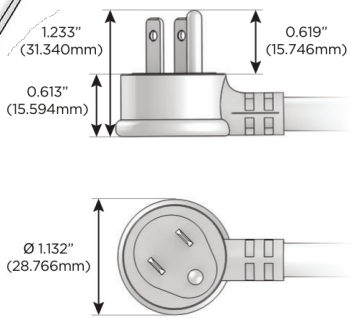

Plug:

Supplied with Low Profile Flat 45° Angle 120 VAC Plug

Optional Standard Straight 120 VAC Plug

Optional Straight 120 VAC Pass-through Plug

- CLEAN, COMPACT DESIGN
- STREAMLINED
- LOW PROFILE
- SIDE-EXITING CORDS
- PLUG & PLAY
- 6' AC CORD & PLUG (FLAT PLUG STANDARD)
- CUSTOMIZABLE CONFIGURATIONS AND FINISHES
- UL LISTED FOR MOUNTING IN FURNITURE
- 15A

M-POWER-4T

AC POWER & DATA CONNECTIVITY SOLUTION

M-POWER-4TW-AM6H-BZAB

Specs:

Modules/Ports:

- A** Tamper Resistant AC Receptacle
- M** Double USB-A (Fast Charging Ports - 18W)
- 6** CAT 6
- H** HDMI

A M 6 H