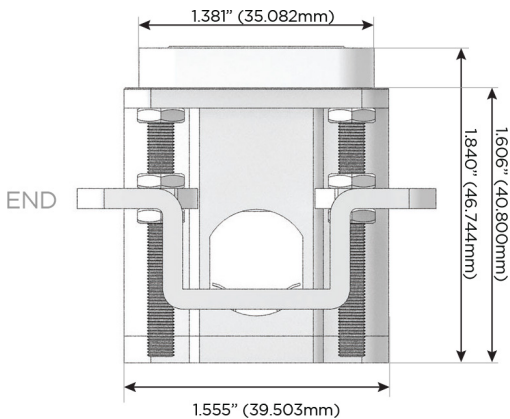

Plug:

Supplied with Low Profile Flat 45° Angle 120 VAC Plug

Optional Standard Straight 120 VAC Plug

Optional Straight 120 VAC Pass-through Plug

- CLEAN, COMPACT DESIGN
- STREAMLINED
- LOW PROFILE
- SIDE-EXITING CORDS
- PLUG & PLAY
- 6' AC CORD & PLUG (FLAT PLUG STANDARD)
- CUSTOMIZABLE CONFIGURATIONS AND FINISHES
- UL LISTED FOR MOUNTING IN FURNITURE
- 15A

M-POWER-4T

AC POWER & DATA CONNECTIVITY SOLUTION

M-POWER-4TW-AM6H-BZAB

Specs:

Modules/Ports:

- A** Tamper Resistant AC Receptacle
- M** Double USB-A (Fast Charging Ports - 18W)
- 6** CAT 6
- H** HDMI

A M 6 H