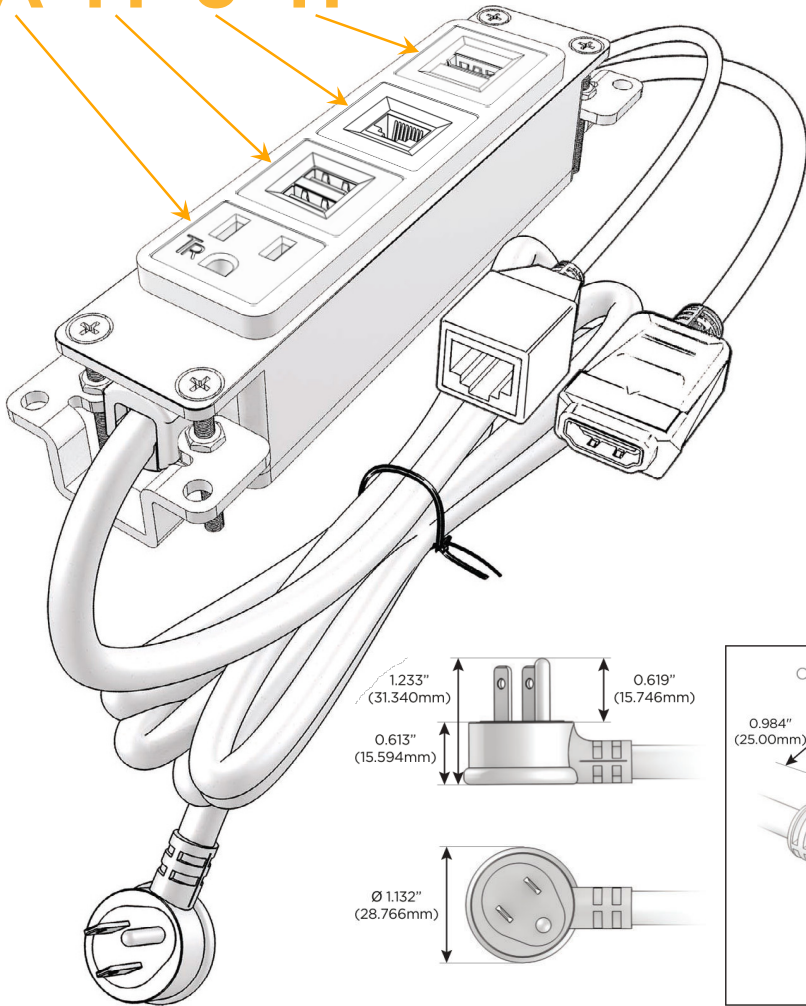

Bezel Finish: **STANDARD BRONZE (ABS)**

Custom Finishes Available M-POWER-4TW-AM6H-BZAB

Features:

Module/Port Options:

- A** Tamper Resistant AC Receptacle
- E** USB-A & USB-C (20W)
- M** Double USB-A (Fast Charging Ports - 18W)
- H** HDMI
- 6** CAT 6
- 12** RJ 12
- X** Switched AC
- Y** 3-Way Switch (Low Voltage)
- V** USB-C (45W High Speed Charging Port)
- S** USB-C (25W High Speed Charging Port)
- R** Switched AC (Rocker Switch)
- D** Dimmer Switch

Plug:

Supplied with Low Profile Flat 45° Angle 120 VAC Plug

Optional Standard Straight 120 VAC Plug

Optional Straight 120 VAC Pass-through Plug

- CLEAN, COMPACT DESIGN
- STREAMLINED
- LOW PROFILE
- SIDE-EXITING CORDS
- PLUG & PLAY
- 6' AC CORD & PLUG (FLAT PLUG STANDARD)
- CUSTOMIZABLE CONFIGURATIONS AND FINISHES
- UL LISTED FOR MOUNTING IN FURNITURE
- 15A

M-POWER-4T

AC POWER & DATA CONNECTIVITY SOLUTION

M-POWER-4TW-AM6H-BZAB

Specs:

Modules/Ports:

- A** Tamper Resistant AC Receptacle
- M** Double USB-A (Fast Charging Ports - 18W)
- 6** CAT 6
- H** HDMI

A M 6 H