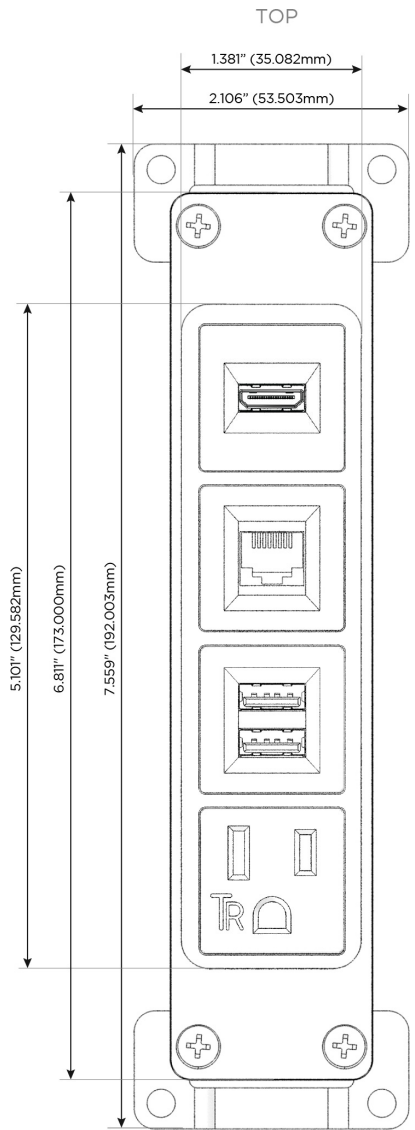

Bezel Finish: **STANDARD BRONZE (ABS)**

Custom Finishes Available M-POWER-4TW-AM6H-BZAB

Features:

Module/Port Options:

- A** Tamper Resistant AC Receptacle
- E** USB-A & USB-C (20W)
- M** Double USB-A (Fast Charging Ports - 18W)
- H** HDMI
- 6** CAT 6
- 12** RJ 12
- X** Switched AC
- Y** 3-Way Switch (Low Voltage)
- V** USB-C (45W High Speed Charging Port)
- S** USB-C (25W High Speed Charging Port)
- R** Switched AC (Rocker Switch)
- D** Dimmer Switch

Plug:

Supplied with Low Profile Flat 45° Angle 120 VAC Plug

Optional Standard Straight 120 VAC Plug

Optional Straight 120 VAC Pass-through Plug

- CLEAN, COMPACT DESIGN
- STREAMLINED
- LOW PROFILE
- SIDE-EXITING CORDS
- PLUG & PLAY
- 6' AC CORD & PLUG (FLAT PLUG STANDARD)
- CUSTOMIZABLE CONFIGURATIONS AND FINISHES
- UL LISTED FOR MOUNTING IN FURNITURE
- 15A

M-POWER-4T

AC POWER & DATA CONNECTIVITY SOLUTION

M-POWER-4TW-AM6H-BZAB

Specs:

Modules/Ports:

- A** Tamper Resistant AC Receptacle
- M** Double USB-A (Fast Charging Ports - 18W)
- 6** CAT 6
- H** HDMI

A M 6 H