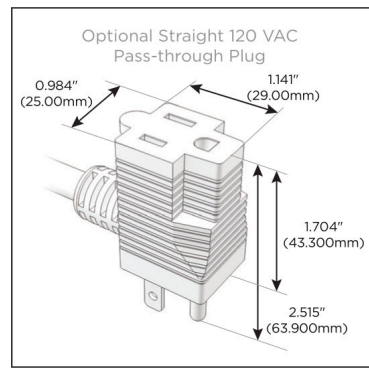

Plug:

Supplied with Low Profile Flat 45° Angle 120 VAC Plug

Optional Standard Straight 120 VAC Plug

Optional Straight 120 VAC Pass-through Plug

- CLEAN, COMPACT DESIGN
- STREAMLINED
- LOW PROFILE
- SIDE-EXITING CORDS
- PLUG & PLAY
- 6' AC CORD & PLUG (FLAT PLUG STANDARD)
- CUSTOMIZABLE CONFIGURATIONS AND FINISHES
- UL LISTED FOR MOUNTING IN FURNITURE
- 15A

M-POWER-4T

AC POWER & DATA CONNECTIVITY SOLUTION

M-POWER-4TW-AM6H-BZAB

Specs:

Modules/Ports:

- A** Tamper Resistant AC Receptacle
- M** Double USB-A (Fast Charging Ports - 18W)
- 6** CAT 6
- H** HDMI

A M 6 H