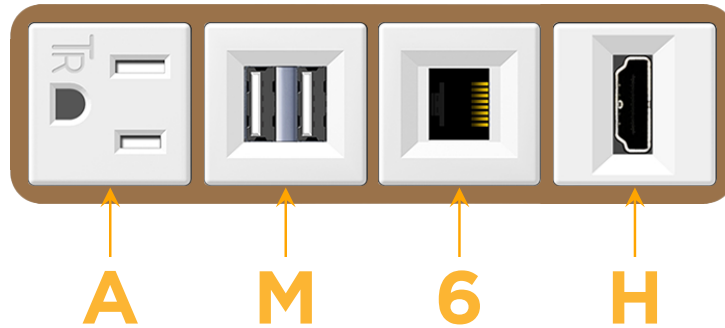

M-POWER-4T

AC POWER & DATA CONNECTIVITY SOLUTION

M-POWER-4TW-AM6H-BZ5AB

Distributed by

Mormax Company, Inc.

8 Westchester Plaza

Elmsford, NY 10523

914-699-0101

sales@mormax.com

mormax.com

Metro Light & Power's line of power & data solutions offers sophisticated design elements combined with greater ease of installation. Streamlined and low-profile, enhanced by side-exiting cords, our outlets advance the industry with their cutting edge look and feel. We believe flexibility is key, and we provide a variety of mounting options, including the ability to mount in limited spaces. Our outlets are available in many finishes and configurations, in addition to a custom color and finish capability for our clients.

Bezel Finish: **ARCHITECTURAL BRONZE (ABS)**

Custom Finishes Available M-POWER-4TW-AM6H-BZ5AB

Features:

Module/Port Options:

- **A** Tamper Resistant AC Receptacle
- **E** USB-A & USB-C (20W)
- **M** Double USB-A (Fast Charging Ports - 18W)
- **H** HDMI
- **6** CAT 6
- **12** RJ 12
- **X** Switched AC
- **Y** 3-Way Switch (Low Voltage)
- **V** USB-C (45W High Speed Charging Port)
- **S** USB-C (25W High Speed Charging Port)
- **R** Switched AC (Rocker Switch)
- **D** Dimmer Switch

Plug:

Supplied with Low Profile Flat 45° Angle 120 VAC Plug

Optional Standard Straight 120 VAC Plug

Optional Straight 120 VAC Pass-through Plug

- CLEAN, COMPACT DESIGN
- STREAMLINED
- LOW PROFILE
- SIDE-EXITING CORDS
- PLUG & PLAY
- 6' AC CORD & PLUG (FLAT PLUG STANDARD)
- CUSTOMIZABLE CONFIGURATIONS AND FINISHES
- UL LISTED FOR MOUNTING IN FURNITURE
- 15A