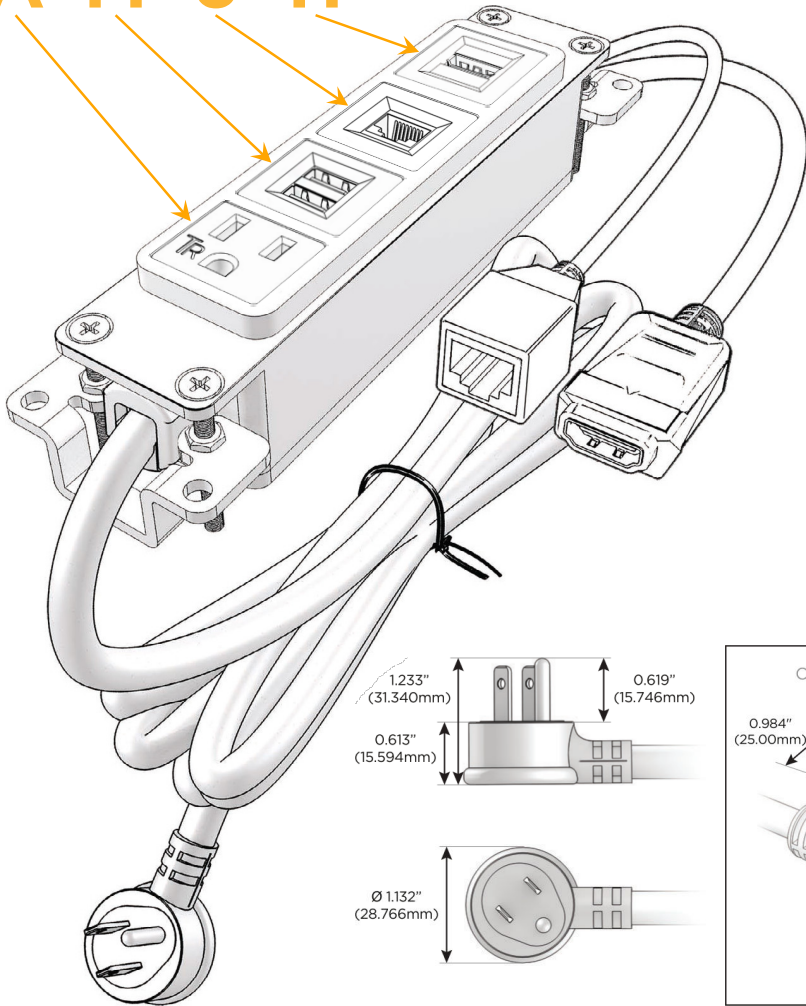

M-POWER-4T

AC POWER & DATA CONNECTIVITY SOLUTION

M-POWER-4TW-AM6H-BZ5AB

Specs:

Modules/Ports:

- **A** Tamper Resistant AC Receptacle
- **M** Double USB-A (Fast Charging Ports - 18W)
- **6** CAT 6
- **H** HDMI

A M 6 H