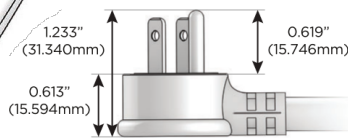

M-POWER-4T

AC POWER & DATA CONNECTIVITY SOLUTION

M-POWER-4TW-AM6H-BZ5AB

Specs:

Modules/Ports:

- **A** Tamper Resistant AC Receptacle
- **M** Double USB-A (Fast Charging Ports - 18W)
- **6** CAT 6
- **H** HDMI

A M 6 H