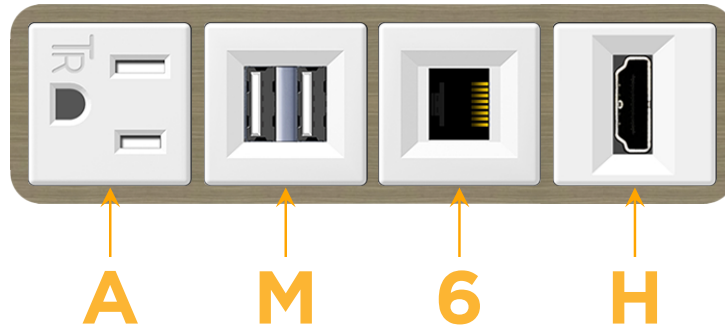

M-POWER-4T

AC POWER & DATA CONNECTIVITY SOLUTION

M-POWER-4TW-AM6H-BZ5AAB

Distributed by

Mormax Company, Inc.

8 Westchester Plaza

Elmsford, NY 10523

914-699-0101

sales@mormax.com

mormax.com

Metro Light & Power's line of power & data solutions offers sophisticated design elements combined with greater ease of installation. Streamlined and low-profile, enhanced by side-exiting cords, our outlets advance the industry with their cutting edge look and feel. We believe flexibility is key, and we provide a variety of mounting options, including the ability to mount in limited spaces. Our outlets are available in many finishes and configurations, in addition to a custom color and finish capability for our clients.

Bezel Finish: **ANTIQUED ARCHITECTURAL BRONZE (ABS)**

Custom Finishes Available M-POWER-4TW-AM6H-BZ5AAB

Features:

Module/Port Options:

- **A** Tamper Resistant AC Receptacle
- **E** USB-A & USB-C (20W)
- **M** Double USB-A (Fast Charging Ports - 18W)
- **H** HDMI
- **6** CAT 6
- **12** RJ 12
- **X** Switched AC
- **Y** 3-Way Switch (Low Voltage)
- **V** USB-C (45W High Speed Charging Port)
- **S** USB-C (25W High Speed Charging Port)
- **R** Switched AC (Rocker Switch)
- **D** Dimmer Switch

Plug:

Supplied with Low Profile Flat 45° Angle 120 VAC Plug

Optional Standard Straight 120 VAC Plug

Optional Straight 120 VAC Pass-through Plug

- CLEAN, COMPACT DESIGN
- STREAMLINED
- LOW PROFILE
- SIDE-EXITING CORDS
- PLUG & PLAY
- 6' AC CORD & PLUG (FLAT PLUG STANDARD)
- CUSTOMIZABLE CONFIGURATIONS AND FINISHES
- UL LISTED FOR MOUNTING IN FURNITURE
- 15A