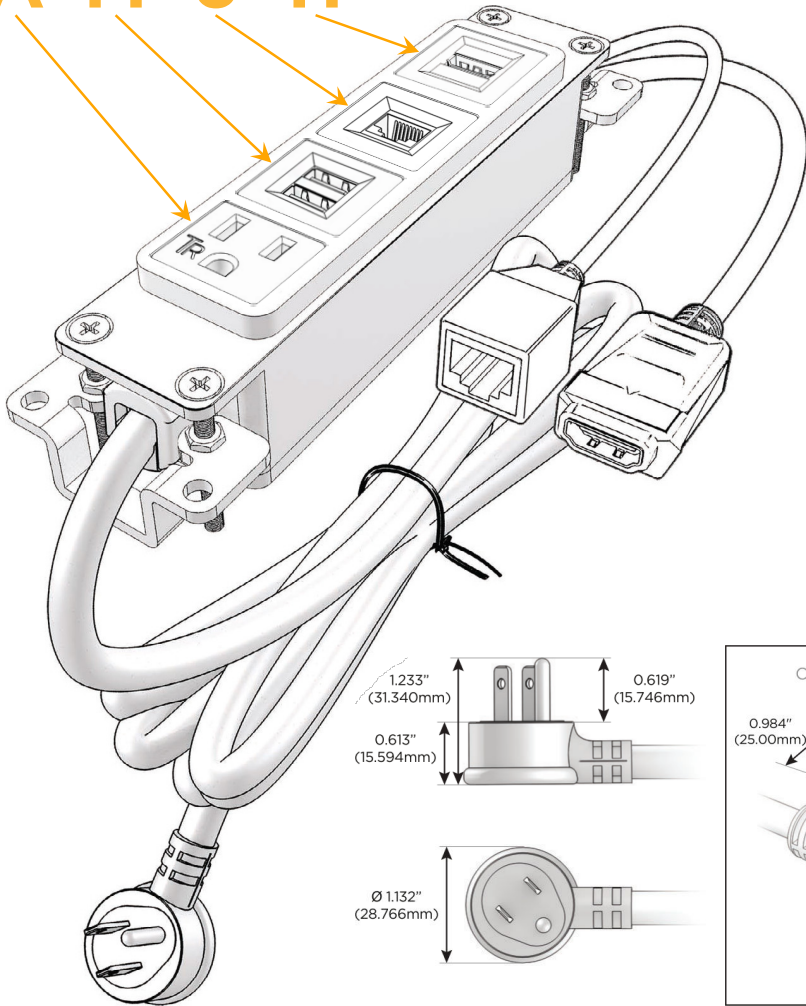

M-POWER-4T

AC POWER & DATA CONNECTIVITY SOLUTION

M-POWER-4TW-AM6H-BZ4B

Specs:

Modules/Ports:

- **A** Tamper Resistant AC Receptacle
- **M** Double USB-A (Fast Charging Ports - 18W)
- **6** CAT 6
- **H** HDMI

A M 6 H