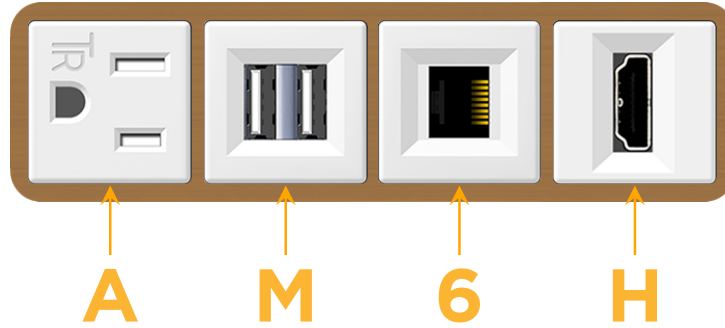

M-POWER-4T

AC POWER & DATA CONNECTIVITY SOLUTION

M-POWER-4TW-AM6H-BZ4B

Distributed by

Mormax Company, Inc.

8 Westchester Plaza

Elmsford, NY 10523

914-699-0101

sales@mormax.com

mormax.com

Metro Light & Power's line of power & data solutions offers sophisticated design elements combined with greater ease of installation. Streamlined and low-profile, enhanced by side-exiting cords, our outlets advance the industry with their cutting edge look and feel. We believe flexibility is key, and we provide a variety of mounting options, including the ability to mount in limited spaces. Our outlets are available in many finishes and configurations, in addition to a custom color and finish capability for our clients.

Bezel Finish: **SOLID BRONZE BRUSHED**

Custom Finishes Available M-POWER-4TW-AM6H-BZ4B

Features:

Module/Port Options:

- **A** Tamper Resistant AC Receptacle
- **E** USB-A & USB-C (20W)
- **M** Double USB-A (Fast Charging Ports - 18W)
- **H** HDMI
- **6** CAT 6
- **12** RJ 12
- **X** Switched AC
- **Y** 3-Way Switch (Low Voltage)
- **V** USB-C (45W High Speed Charging Port)
- **S** USB-C (25W High Speed Charging Port)
- **R** Switched AC (Rocker Switch)
- **D** Dimmer Switch

Plug:

Supplied with Low Profile Flat 45° Angle 120 VAC Plug

Optional Standard Straight 120 VAC Plug

Optional Straight 120 VAC Pass-through Plug

- CLEAN, COMPACT DESIGN
- STREAMLINED
- LOW PROFILE
- SIDE-EXITING CORDS
- PLUG & PLAY
- 6' AC CORD & PLUG (FLAT PLUG STANDARD)
- CUSTOMIZABLE CONFIGURATIONS AND FINISHES
- UL LISTED FOR MOUNTING IN FURNITURE
- 15A