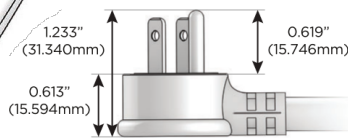

M-POWER-4T

AC POWER & DATA CONNECTIVITY SOLUTION

M-POWER-4TW-AM6H-BZ4B

Specs:

Modules/Ports:

- **A** Tamper Resistant AC Receptacle
- **M** Double USB-A (Fast Charging Ports - 18W)
- **6** CAT 6
- **H** HDMI

A M 6 H