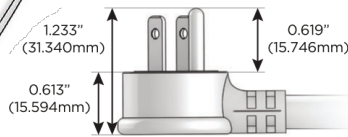

Plug:

Supplied with Low Profile Flat 45° Angle 120 VAC Plug

Optional Standard Straight 120 VAC Plug

Optional Straight 120 VAC Pass-through Plug

- CLEAN, COMPACT DESIGN
- STREAMLINED
- LOW PROFILE
- SIDE-EXITING CORDS
- PLUG & PLAY
- 6' AC CORD & PLUG (FLAT PLUG STANDARD)
- CUSTOMIZABLE CONFIGURATIONS AND FINISHES
- UL LISTED FOR MOUNTING IN FURNITURE
- 15A

M-POWER-4T

AC POWER & DATA CONNECTIVITY SOLUTION

M-POWER-4TW-AM6H-BRAAB

Specs:

Modules/Ports:

- A** Tamper Resistant AC Receptacle
- M** Double USB-A (Fast Charging Ports - 18W)
- 6** CAT 6
- H** HDMI

A M 6 H