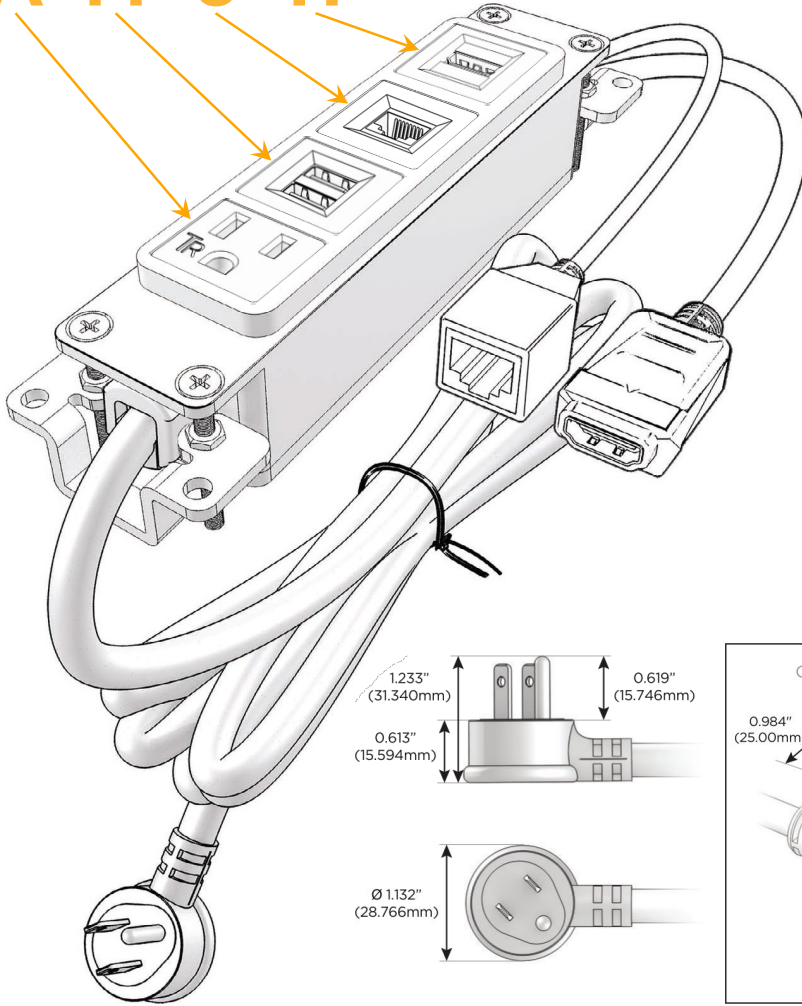

Bezel Finish: **BRASS ANTIQUED (ABS)**

Custom Finishes Available M-POWER-4TW-AM6H-BRAAB

Features:

Module/Port Options:

- A** Tamper Resistant AC Receptacle
- E** USB-A & USB-C (20W)
- M** Double USB-A (Fast Charging Ports - 18W)
- H** HDMI
- 6** CAT 6
- 12** RJ 12
- X** Switched AC
- Y** 3-Way Switch (Low Voltage)
- V** USB-C (45W High Speed Charging Port)
- S** USB-C (25W High Speed Charging Port)
- R** Switched AC (Rocker Switch)
- D** Dimmer Switch

Plug:

Supplied with Low Profile Flat 45° Angle 120 VAC Plug

Optional Standard Straight 120 VAC Plug

Optional Straight 120 VAC Pass-through Plug

- CLEAN, COMPACT DESIGN
- STREAMLINED
- LOW PROFILE
- SIDE-EXITING CORDS
- PLUG & PLAY
- 6' AC CORD & PLUG (FLAT PLUG STANDARD)
- CUSTOMIZABLE CONFIGURATIONS AND FINISHES
- UL LISTED FOR MOUNTING IN FURNITURE
- 15A

M-POWER-4T

AC POWER & DATA CONNECTIVITY SOLUTION

M-POWER-4TW-AM6H-BRAAB

Specs:

Modules/Ports:

- A** Tamper Resistant AC Receptacle
- M** Double USB-A (Fast Charging Ports - 18W)
- 6** CAT 6
- H** HDMI

A M 6 H