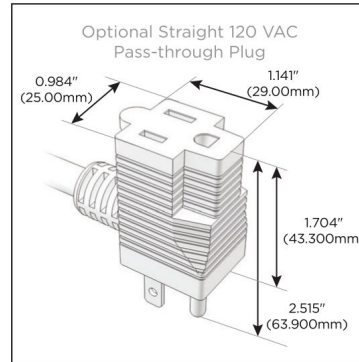

Plug:

Supplied with Low Profile Flat 45° Angle 120 VAC Plug

Optional Standard Straight 120 VAC Plug

Optional Straight 120 VAC Pass-through Plug

- CLEAN, COMPACT DESIGN
- STREAMLINED
- LOW PROFILE
- SIDE-EXITING CORDS
- PLUG & PLAY
- 6' AC CORD & PLUG (FLAT PLUG STANDARD)
- CUSTOMIZABLE CONFIGURATIONS AND FINISHES
- UL LISTED FOR MOUNTING IN FURNITURE
- 15A

M-POWER-4T

AC POWER & DATA CONNECTIVITY SOLUTION

M-POWER-4TW-AM6H-BRAAB

Specs:

Modules/Ports:

- A** Tamper Resistant AC Receptacle
- M** Double USB-A (Fast Charging Ports - 18W)
- 6** CAT 6
- H** HDMI

A M 6 H