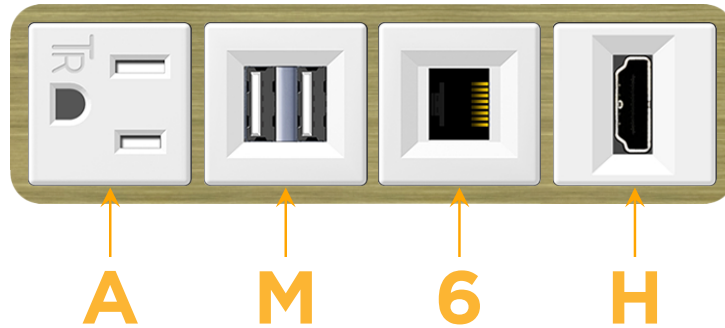

Bezel Finish: **BRASS ANTIQUED (ABS)**

Custom Finishes Available M-POWER-4TW-AM6H-BRAAB

Features:

Module/Port Options:

- A** Tamper Resistant AC Receptacle
- E** USB-A & USB-C (20W)
- M** Double USB-A (Fast Charging Ports - 18W)
- H** HDMI
- 6** CAT 6
- 12** RJ 12
- X** Switched AC
- Y** 3-Way Switch (Low Voltage)
- V** USB-C (45W High Speed Charging Port)
- S** USB-C (25W High Speed Charging Port)
- R** Switched AC (Rocker Switch)
- D** Dimmer Switch

Plug:

Supplied with Low Profile Flat 45° Angle 120 VAC Plug

Optional Standard Straight 120 VAC Plug

Optional Straight 120 VAC Pass-through Plug

- CLEAN, COMPACT DESIGN
- STREAMLINED
- LOW PROFILE
- SIDE-EXITING CORDS
- PLUG & PLAY
- 6' AC CORD & PLUG (FLAT PLUG STANDARD)
- CUSTOMIZABLE CONFIGURATIONS AND FINISHES
- UL LISTED FOR MOUNTING IN FURNITURE
- 15A

M-POWER-4T

AC POWER & DATA CONNECTIVITY SOLUTION

M-POWER-4TW-AM6H-BRAAB

Specs:

Modules/Ports:

- A** Tamper Resistant AC Receptacle
- M** Double USB-A (Fast Charging Ports - 18W)
- 6** CAT 6
- H** HDMI

A M 6 H