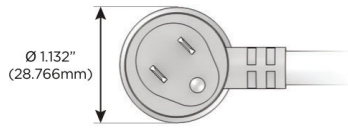

Plug:

Supplied with Low Profile Flat 45° Angle 120 VAC Plug

Optional Standard Straight 120 VAC Plug

Optional Straight 120 VAC Pass-through Plug

- CLEAN, COMPACT DESIGN
- STREAMLINED
- LOW PROFILE
- SIDE-EXITING CORDS
- PLUG & PLAY
- 6' AC CORD & PLUG (FLAT PLUG STANDARD)
- CUSTOMIZABLE CONFIGURATIONS AND FINISHES
- UL LISTED FOR MOUNTING IN FURNITURE
- 15A

M-POWER-4T

AC POWER & DATA CONNECTIVITY SOLUTION

M-POWER-4TW-AM6H-BRAAB

Specs:

Modules/Ports:

- A** Tamper Resistant AC Receptacle
- M** Double USB-A (Fast Charging Ports - 18W)
- 6** CAT 6
- H** HDMI

A M 6 H