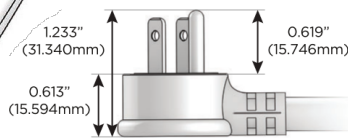

M-POWER-4T

AC POWER & DATA CONNECTIVITY SOLUTION

M-POWER-4TW-AM6H-BR4B

Specs:

Modules/Ports:

- **A** Tamper Resistant AC Receptacle
- **M** Double USB-A (Fast Charging Ports - 18W)
- **6** CAT 6
- **H** HDMI

A M 6 H