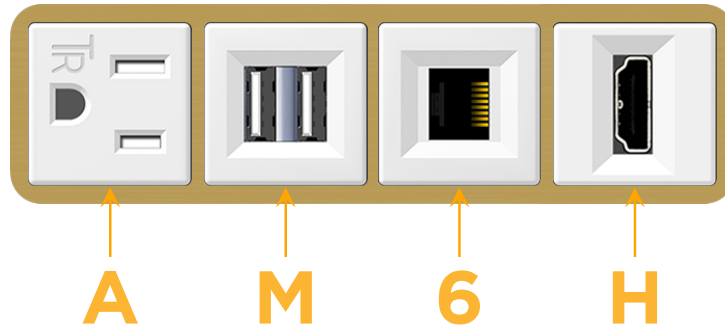

M-POWER-4T

AC POWER & DATA CONNECTIVITY SOLUTION

M-POWER-4TW-AM6H-BR4B

Distributed by

Mormax Company, Inc.

8 Westchester Plaza

Elmsford, NY 10523

914-699-0101

sales@mormax.com

mormax.com

Metro Light & Power's line of power & data solutions offers sophisticated design elements combined with greater ease of installation. Streamlined and low-profile, enhanced by side-exiting cords, our outlets advance the industry with their cutting edge look and feel. We believe flexibility is key, and we provide a variety of mounting options, including the ability to mount in limited spaces. Our outlets are available in many finishes and configurations, in addition to a custom color and finish capability for our clients.

Bezel Finish: **SOLID BRASS BRUSHED**

Custom Finishes Available M-POWER-4TW-AM6H-BR4B

Features:

Module/Port Options:

- **A** Tamper Resistant AC Receptacle
- **E** USB-A & USB-C (20W)
- **M** Double USB-A (Fast Charging Ports - 18W)
- **H** HDMI
- **6** CAT 6
- **12** RJ 12
- **X** Switched AC
- **Y** 3-Way Switch (Low Voltage)
- **V** USB-C (45W High Speed Charging Port)
- **S** USB-C (25W High Speed Charging Port)
- **R** Switched AC (Rocker Switch)
- **D** Dimmer Switch

Plug:

Supplied with Low Profile Flat 45° Angle 120 VAC Plug

Optional Standard Straight 120 VAC Plug

Optional Straight 120 VAC Pass-through Plug

- CLEAN, COMPACT DESIGN
- STREAMLINED
- LOW PROFILE
- SIDE-EXITING CORDS
- PLUG & PLAY
- 6' AC CORD & PLUG (FLAT PLUG STANDARD)
- CUSTOMIZABLE CONFIGURATIONS AND FINISHES
- UL LISTED FOR MOUNTING IN FURNITURE
- 15A