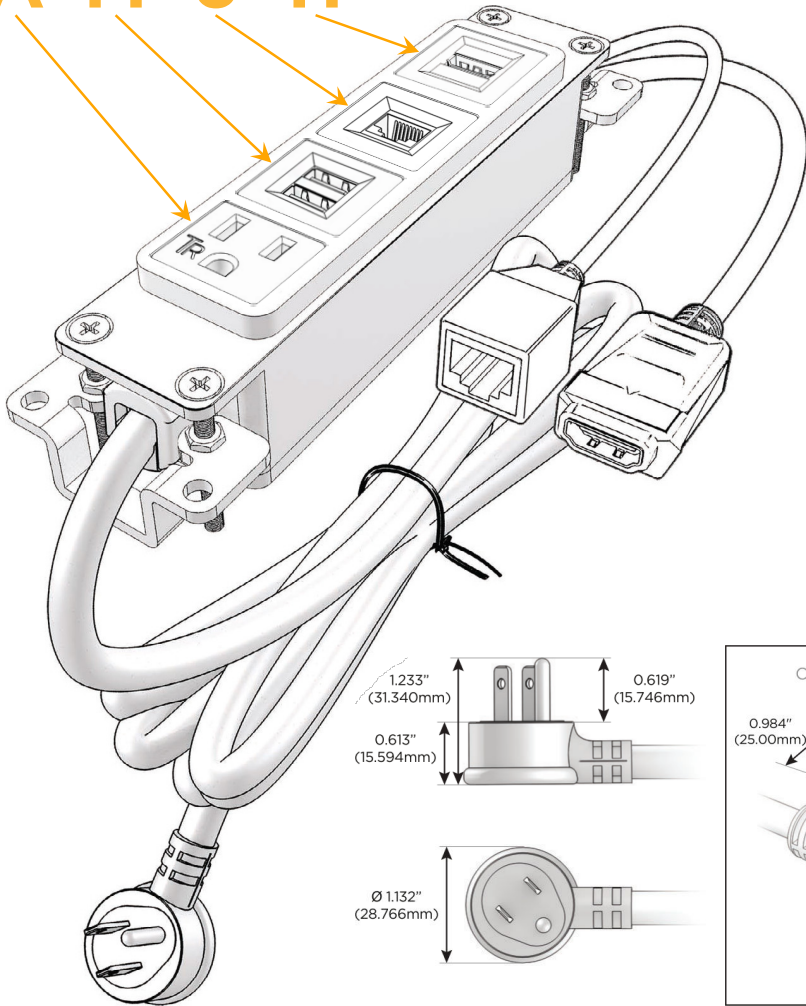

M-POWER-4T

AC POWER & DATA CONNECTIVITY SOLUTION

M-POWER-4TW-AM6H-BR4B

Specs:

Modules/Ports:

- **A** Tamper Resistant AC Receptacle
- **M** Double USB-A (Fast Charging Ports - 18W)
- **6** CAT 6
- **H** HDMI

A M 6 H