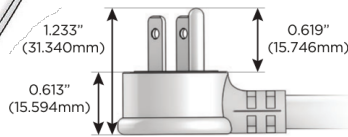

M-POWER-4T

AC POWER & DATA CONNECTIVITY SOLUTION

M-POWER-4TW-AM6H-BB

Specs:

Modules/Ports:

- A** Tamper Resistant AC Receptacle
- M** Double USB-A (Fast Charging Ports - 18W)
- 6** CAT 6
- H** HDMI

A M 6 H

Distributed by