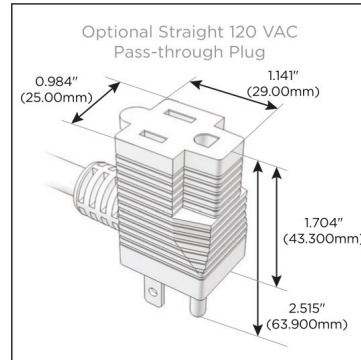

Plug:

- Supplied with Low Profile Flat 45° Angle 120 VAC Plug
- Optional Standard Straight 120 VAC Plug
- Optional Straight 120 VAC Pass-through Plug

- CLEAN, COMPACT DESIGN
- STREAMLINED
- LOW PROFILE
- SIDE-EXITING CORDS
- PLUG & PLAY
- 6' AC CORD & PLUG (FLAT PLUG STANDARD)
- CUSTOMIZABLE CONFIGURATIONS AND FINISHES
- UL LISTED FOR MOUNTING IN FURNITURE
- 15A

M-POWER-4T

AC POWER & DATA CONNECTIVITY SOLUTION

M-POWER-4TW-AM6H-BB

Specs:

Modules/Ports:

- A** Tamper Resistant AC Receptacle
- M** Double USB-A (Fast Charging Ports - 18W)
- 6** CAT 6
- H** HDMI

A M 6 H

Distributed by