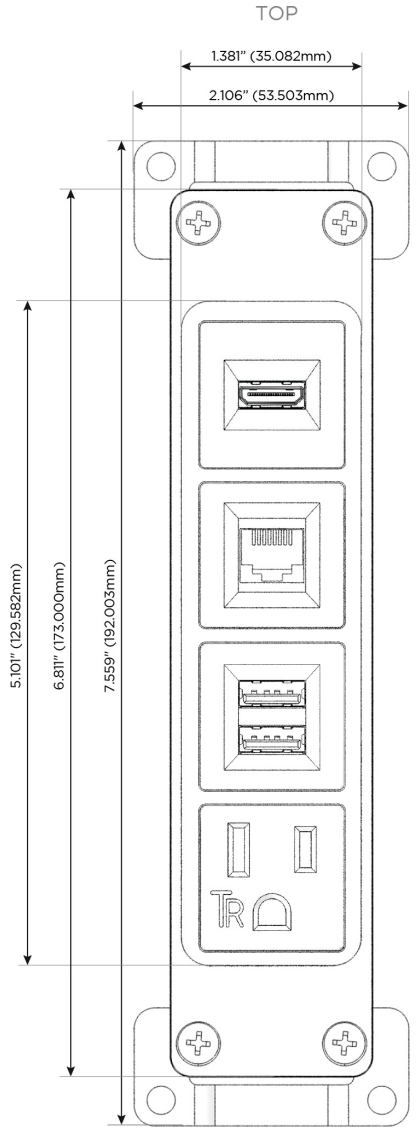

Bezel Finish: **BLACK (STEEL)**
Custom Finishes Available M-POWER-4TW-AM6H-BB

Features:

Module/Port Options:

- A** Tamper Resistant AC Receptacle
- E** USB-A & USB-C (20W)
- M** Double USB-A (Fast Charging Ports - 18W)
- H** HDMI
- 6** CAT 6
- 12** RJ 12
- X** Switched AC
- Y** 3-Way Switch (Low Voltage)
- V** USB-C (45W High Speed Charging Port)
- S** USB-C (25W High Speed Charging Port)
- R** Switched AC (Rocker Switch)
- D** Dimmer Switch

Plug:

- Supplied with Low Profile Flat 45° Angle 120 VAC Plug
- Optional Standard Straight 120 VAC Plug
- Optional Straight 120 VAC Pass-through Plug

- CLEAN, COMPACT DESIGN
- STREAMLINED
- LOW PROFILE
- SIDE-EXITING CORDS
- PLUG & PLAY
- 6' AC CORD & PLUG (FLAT PLUG STANDARD)
- CUSTOMIZABLE CONFIGURATIONS AND FINISHES
- UL LISTED FOR MOUNTING IN FURNITURE
- 15A

M-POWER-4T

AC POWER & DATA CONNECTIVITY SOLUTION

M-POWER-4TW-AM6H-BB

Specs:

Modules/Ports:

- A** Tamper Resistant AC Receptacle
- M** Double USB-A (Fast Charging Ports - 18W)
- 6** CAT 6
- H** HDMI

A M 6 H

Distributed by