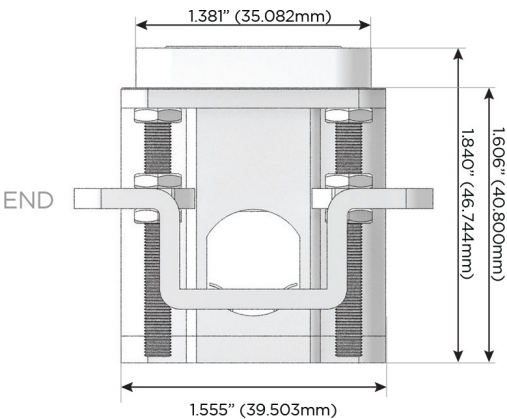

Plug:

- Supplied with Low Profile Flat 45° Angle 120 VAC Plug
- Optional Standard Straight 120 VAC Plug
- Optional Straight 120 VAC Pass-through Plug

- CLEAN, COMPACT DESIGN
- STREAMLINED
- LOW PROFILE
- SIDE-EXITING CORDS
- PLUG & PLAY
- 6' AC CORD & PLUG (FLAT PLUG STANDARD)
- CUSTOMIZABLE CONFIGURATIONS AND FINISHES
- UL LISTED FOR MOUNTING IN FURNITURE
- 15A

M-POWER-4T

AC POWER & DATA CONNECTIVITY SOLUTION

M-POWER-4TW-AM6H-BB

Specs:

Modules/Ports:

- A** Tamper Resistant AC Receptacle
- M** Double USB-A (Fast Charging Ports - 18W)
- 6** CAT 6
- H** HDMI

A M 6 H

Distributed by