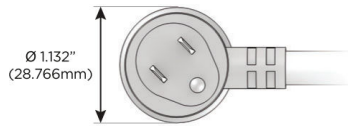

Plug:

- Supplied with Low Profile Flat 45° Angle 120 VAC Plug
- Optional Standard Straight 120 VAC Plug
- Optional Straight 120 VAC Pass-through Plug

- CLEAN, COMPACT DESIGN
- STREAMLINED
- LOW PROFILE
- SIDE-EXITING CORDS
- PLUG & PLAY
- 6' AC CORD & PLUG (FLAT PLUG STANDARD)
- CUSTOMIZABLE CONFIGURATIONS AND FINISHES
- UL LISTED FOR MOUNTING IN FURNITURE
- 15A

M-POWER-4T

AC POWER & DATA CONNECTIVITY SOLUTION

M-POWER-4TW-AM6H-BB

Specs:

Modules/Ports:

- A** Tamper Resistant AC Receptacle
- M** Double USB-A (Fast Charging Ports - 18W)
- 6** CAT 6
- H** HDMI

A M 6 H

Distributed by