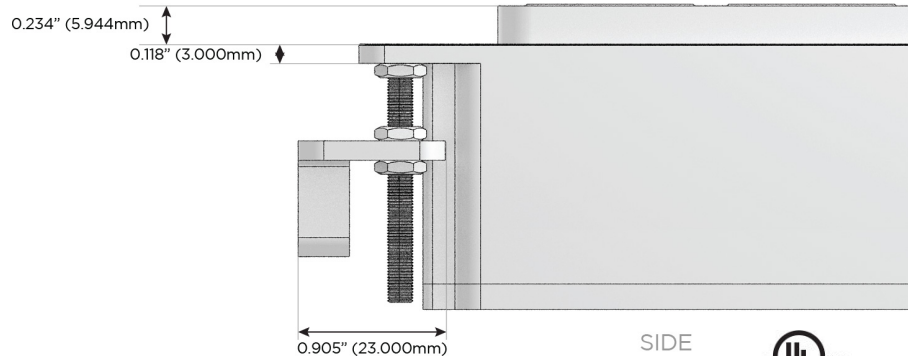

M-POWER-4T

AC POWER & DATA CONNECTIVITY SOLUTION

M-POWER-4TW-AM6H-BB

Specs:

Modules/Ports:

- A** Tamper Resistant AC Receptacle
- M** Double USB-A (Fast Charging Ports - 18W)
- 6** CAT 6
- H** HDMI

A M 6 H

Distributed by