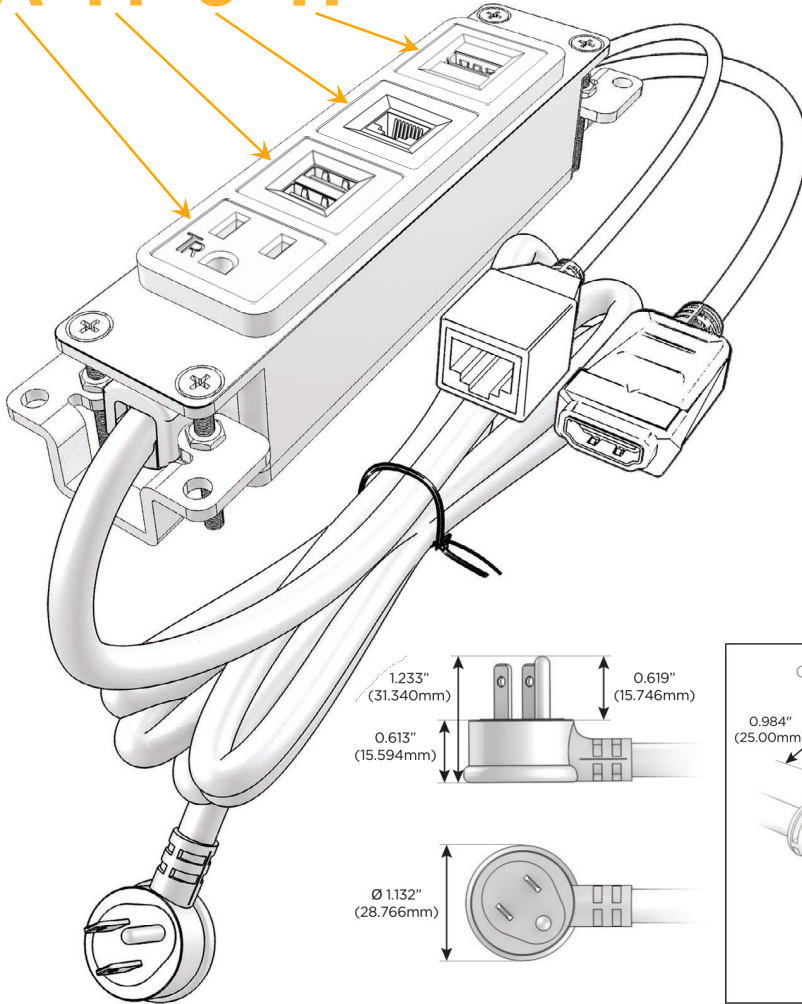

Bezel Finish: **BLACK (STEEL)**
Custom Finishes Available M-POWER-4TW-AM6H-BB

Features:

Module/Port Options:

- A** Tamper Resistant AC Receptacle
- E** USB-A & USB-C (20W)
- M** Double USB-A (Fast Charging Ports - 18W)
- H** HDMI
- 6** CAT 6
- 12** RJ 12
- X** Switched AC
- Y** 3-Way Switch (Low Voltage)
- V** USB-C (45W High Speed Charging Port)
- S** USB-C (25W High Speed Charging Port)
- R** Switched AC (Rocker Switch)
- D** Dimmer Switch

Plug:

- Supplied with Low Profile Flat 45° Angle 120 VAC Plug
- Optional Standard Straight 120 VAC Plug
- Optional Straight 120 VAC Pass-through Plug

- CLEAN, COMPACT DESIGN
- STREAMLINED
- LOW PROFILE
- SIDE-EXITING CORDS
- PLUG & PLAY
- 6' AC CORD & PLUG (FLAT PLUG STANDARD)
- CUSTOMIZABLE CONFIGURATIONS AND FINISHES
- UL LISTED FOR MOUNTING IN FURNITURE
- 15A

M-POWER-4T

AC POWER & DATA CONNECTIVITY SOLUTION

M-POWER-4TW-AM6H-BB

Specs:

Modules/Ports:

- A** Tamper Resistant AC Receptacle
- M** Double USB-A (Fast Charging Ports - 18W)
- 6** CAT 6
- H** HDMI

A M 6 H

Distributed by