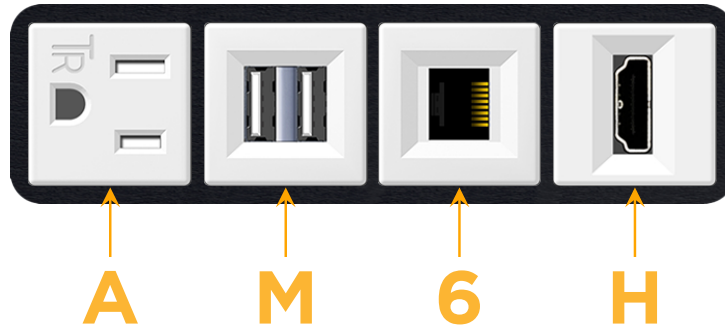

Bezel Finish: **BLACK (STEEL)**
Custom Finishes Available M-POWER-4TW-AM6H-BB

Features:

Module/Port Options:

- A** Tamper Resistant AC Receptacle
- E** USB-A & USB-C (20W)
- M** Double USB-A (Fast Charging Ports - 18W)
- H** HDMI
- 6** CAT 6
- 12** RJ 12
- X** Switched AC
- Y** 3-Way Switch (Low Voltage)
- V** USB-C (45W High Speed Charging Port)
- S** USB-C (25W High Speed Charging Port)
- R** Switched AC (Rocker Switch)
- D** Dimmer Switch

Plug:

- Supplied with Low Profile Flat 45° Angle 120 VAC Plug
- Optional Standard Straight 120 VAC Plug
- Optional Straight 120 VAC Pass-through Plug

- CLEAN, COMPACT DESIGN
- STREAMLINED
- LOW PROFILE
- SIDE-EXITING CORDS
- PLUG & PLAY
- 6' AC CORD & PLUG (FLAT PLUG STANDARD)
- CUSTOMIZABLE CONFIGURATIONS AND FINISHES
- UL LISTED FOR MOUNTING IN FURNITURE
- 15A

M-POWER-4T

AC POWER & DATA CONNECTIVITY SOLUTION

M-POWER-4TW-AM6H-BB

Specs:

Modules/Ports:

- A** Tamper Resistant AC Receptacle
- M** Double USB-A (Fast Charging Ports - 18W)
- 6** CAT 6
- H** HDMI

A M 6 H

Distributed by