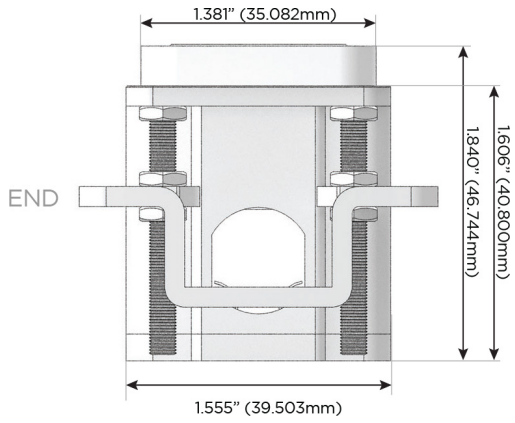

Plug:

Supplied with Low Profile Flat 45° Angle 120 VAC Plug

Optional Standard Straight 120 VAC Plug

Optional Straight 120 VAC Pass-through Plug

- CLEAN, COMPACT DESIGN
- STREAMLINED
- LOW PROFILE
- SIDE-EXITING CORDS
- PLUG & PLAY
- 6' AC CORD & PLUG (FLAT PLUG STANDARD)
- CUSTOMIZABLE CONFIGURATIONS AND FINISHES
- UL LISTED FOR MOUNTING IN FURNITURE
- 15A

M-POWER-4T

AC POWER & DATA CONNECTIVITY SOLUTION

M-POWER-4TW-AM6H-BAB

Specs:

Modules/Ports:

- A** Tamper Resistant AC Receptacle
- M** Double USB-A (Fast Charging Ports - 18W)
- 6** CAT 6
- H** HDMI

A M 6 H