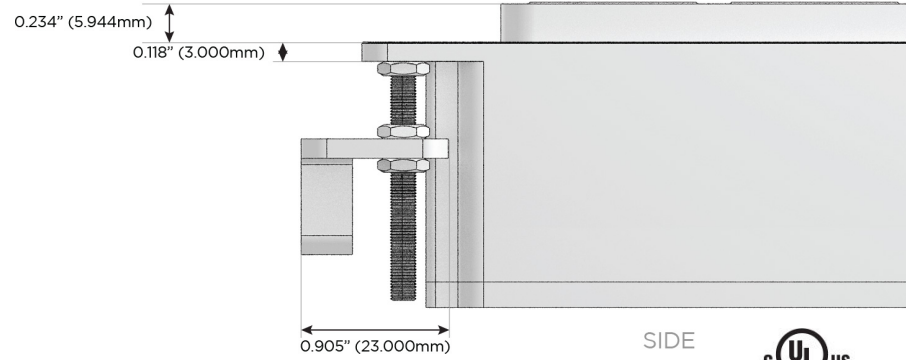

M-POWER-4T

AC POWER & DATA CONNECTIVITY SOLUTION

M-POWER-4TW-AM6H-BAB

Specs:

Modules/Ports:

- A** Tamper Resistant AC Receptacle
- M** Double USB-A (Fast Charging Ports - 18W)
- 6** CAT 6
- H** HDMI

A M 6 H