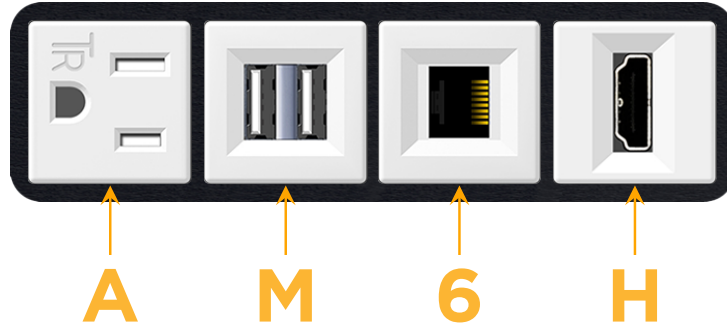

sales@mormax.com

mormax.com

Metro Light & Power's line of power & data solutions offers sophisticated design elements combined with greater ease of installation. Streamlined and low-profile, enhanced by side-exiting cords, our outlets advance the industry with their cutting edge look and feel. We believe flexibility is key, and we provide a variety of mounting options, including the ability to mount in limited spaces. Our outlets are available in many finishes and configurations, in addition to a custom color and finish capability for our clients.

Bezel Finish: **BLACK (ABS)**

Custom Finishes Available M-POWER-4TW-AM6H-BAB

Features:

Module/Port Options:

- A** Tamper Resistant AC Receptacle
- E** USB-A & USB-C (20W)
- M** Double USB-A (Fast Charging Ports - 18W)
- H** HDMI
- 6** CAT 6
- 12** RJ 12
- X** Switched AC
- Y** 3-Way Switch (Low Voltage)
- V** USB-C (45W High Speed Charging Port)
- S** USB-C (25W High Speed Charging Port)
- R** Switched AC (Rocker Switch)
- D** Dimmer Switch

Plug:

Supplied with Low Profile Flat 45° Angle 120 VAC Plug

Optional Standard Straight 120 VAC Plug

Optional Straight 120 VAC Pass-through Plug

- CLEAN, COMPACT DESIGN
- STREAMLINED
- LOW PROFILE
- SIDE-EXITING CORDS
- PLUG & PLAY
- 6' AC CORD & PLUG (FLAT PLUG STANDARD)
- CUSTOMIZABLE CONFIGURATIONS AND FINISHES
- UL LISTED FOR MOUNTING IN FURNITURE
- 15A

M-POWER-4T

AC POWER & DATA CONNECTIVITY SOLUTION

M-POWER-4TW-AM6H-BAB

Specs:

Modules/Ports:

- A** Tamper Resistant AC Receptacle
- M** Double USB-A (Fast Charging Ports - 18W)
- 6** CAT 6
- H** HDMI

A M 6 H