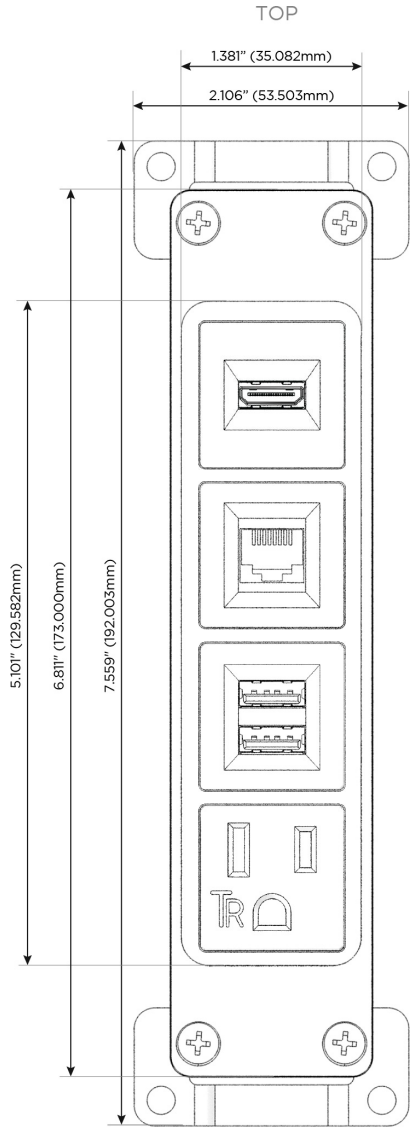

Bezel Finish: **BLACK (ABS)**

Custom Finishes Available M-POWER-4TW-AM6H-BAB

Features:

Module/Port Options:

- A** Tamper Resistant AC Receptacle
- E** USB-A & USB-C (20W)
- M** Double USB-A (Fast Charging Ports - 18W)
- H** HDMI
- 6** CAT 6
- 12** RJ 12
- X** Switched AC
- Y** 3-Way Switch (Low Voltage)
- V** USB-C (45W High Speed Charging Port)
- S** USB-C (25W High Speed Charging Port)
- R** Switched AC (Rocker Switch)
- D** Dimmer Switch

Plug:

Supplied with Low Profile Flat 45° Angle 120 VAC Plug

Optional Standard Straight 120 VAC Plug

Optional Straight 120 VAC Pass-through Plug

- CLEAN, COMPACT DESIGN
- STREAMLINED
- LOW PROFILE
- SIDE-EXITING CORDS
- PLUG & PLAY
- 6' AC CORD & PLUG (FLAT PLUG STANDARD)
- CUSTOMIZABLE CONFIGURATIONS AND FINISHES
- UL LISTED FOR MOUNTING IN FURNITURE
- 15A

M-POWER-4T

AC POWER & DATA CONNECTIVITY SOLUTION

M-POWER-4TW-AM6H-BAB

Specs:

Modules/Ports:

- A** Tamper Resistant AC Receptacle
- M** Double USB-A (Fast Charging Ports - 18W)
- 6** CAT 6
- H** HDMI

A M 6 H