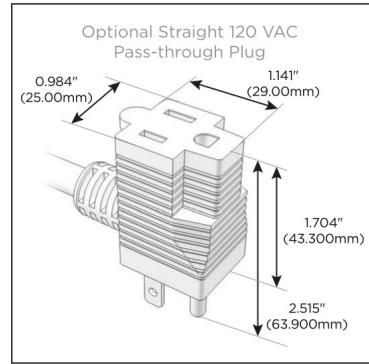

Plug:

Supplied with Low Profile Flat 45° Angle 120 VAC Plug

Optional Standard Straight 120 VAC Plug

Optional Straight 120 VAC Pass-through Plug

- CLEAN, COMPACT DESIGN
- STREAMLINED
- LOW PROFILE
- SIDE-EXITING CORDS
- PLUG & PLAY
- 6' AC CORD & PLUG (FLAT PLUG STANDARD)
- CUSTOMIZABLE CONFIGURATIONS AND FINISHES
- UL LISTED FOR MOUNTING IN FURNITURE
- 15A

M-POWER-4T

AC POWER & DATA CONNECTIVITY SOLUTION

M-POWER-4TW-AM6H-BAB

Specs:

Modules/Ports:

- A** Tamper Resistant AC Receptacle
- M** Double USB-A (Fast Charging Ports - 18W)
- 6** CAT 6
- H** HDMI

A M 6 H