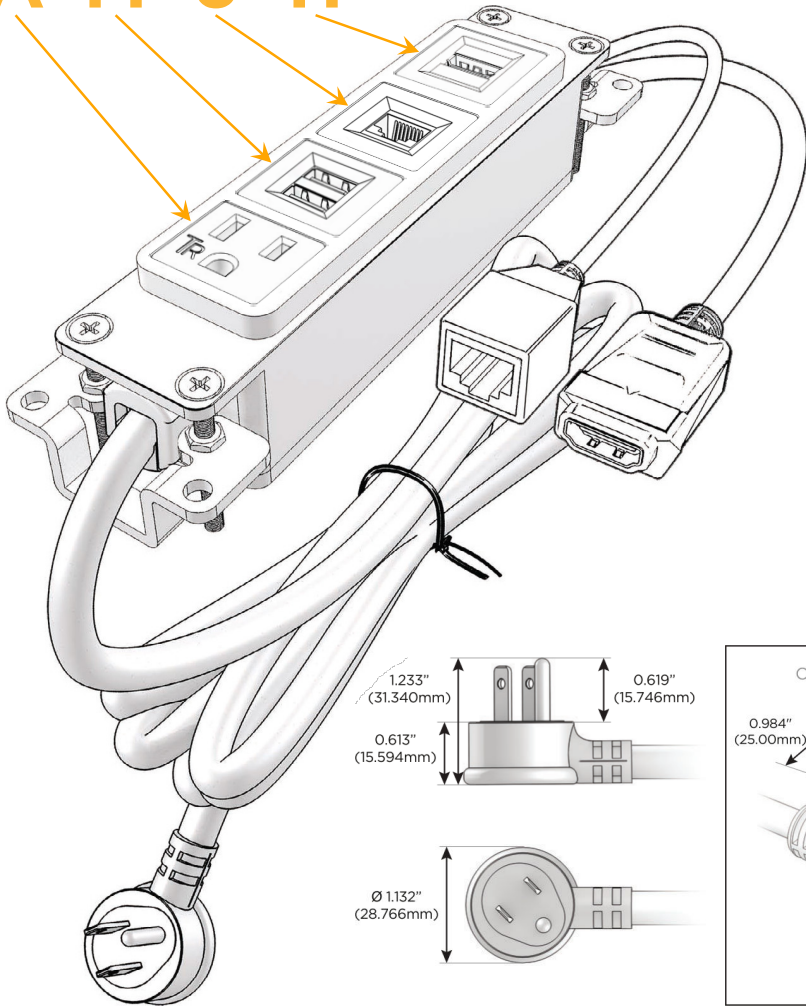

Bezel Finish: **BLACK (ABS)**

Custom Finishes Available M-POWER-4TW-AM6H-BAB

Features:

Module/Port Options:

- A** Tamper Resistant AC Receptacle
- E** USB-A & USB-C (20W)
- M** Double USB-A (Fast Charging Ports - 18W)
- H** HDMI
- 6** CAT 6
- 12** RJ 12
- X** Switched AC
- Y** 3-Way Switch (Low Voltage)
- V** USB-C (45W High Speed Charging Port)
- S** USB-C (25W High Speed Charging Port)
- R** Switched AC (Rocker Switch)
- D** Dimmer Switch

Plug:

Supplied with Low Profile Flat 45° Angle 120 VAC Plug

Optional Standard Straight 120 VAC Plug

Optional Straight 120 VAC Pass-through Plug

- CLEAN, COMPACT DESIGN
- STREAMLINED
- LOW PROFILE
- SIDE-EXITING CORDS
- PLUG & PLAY
- 6' AC CORD & PLUG (FLAT PLUG STANDARD)
- CUSTOMIZABLE CONFIGURATIONS AND FINISHES
- UL LISTED FOR MOUNTING IN FURNITURE
- 15A

M-POWER-4T

AC POWER & DATA CONNECTIVITY SOLUTION

M-POWER-4TW-AM6H-BAB

Specs:

Modules/Ports:

- A** Tamper Resistant AC Receptacle
- M** Double USB-A (Fast Charging Ports - 18W)
- 6** CAT 6
- H** HDMI

A M 6 H