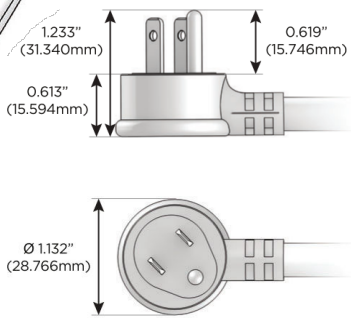

Plug:

Supplied with Low Profile Flat 45° Angle 120 VAC Plug

Optional Standard Straight 120 VAC Plug

Optional Straight 120 VAC Pass-through Plug

- CLEAN, COMPACT DESIGN
- STREAMLINED
- LOW PROFILE
- SIDE-EXITING CORDS
- PLUG & PLAY
- 6' AC CORD & PLUG (FLAT PLUG STANDARD)
- CUSTOMIZABLE CONFIGURATIONS AND FINISHES
- UL LISTED FOR MOUNTING IN FURNITURE
- 15A

M-POWER-4T

AC POWER & DATA CONNECTIVITY SOLUTION

M-POWER-4TW-AM6H-BAB

Specs:

Modules/Ports:

- A** Tamper Resistant AC Receptacle
- M** Double USB-A (Fast Charging Ports - 18W)
- 6** CAT 6
- H** HDMI

A M 6 H