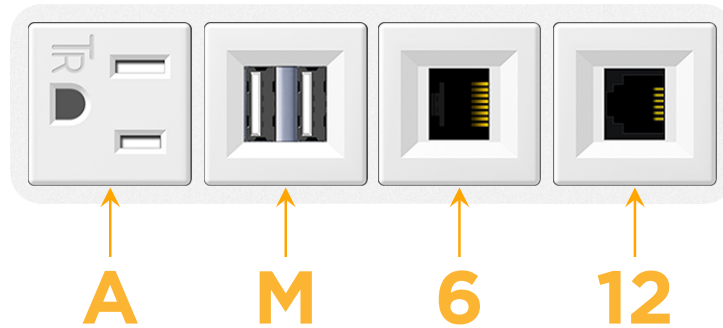

M-POWER-4T

AC POWER & DATA CONNECTIVITY SOLUTION

M-POWER-4TW-AM612-WB

Distributed by

Mormax Company, Inc.

8 Westchester Plaza

Elmsford, NY 10523

914-699-0101

sales@mormax.com

mormax.com

Metro Light & Power's line of power & data solutions offers sophisticated design elements combined with greater ease of installation. Streamlined and low-profile, enhanced by side-exiting cords, our outlets advance the industry with their cutting edge look and feel. We believe flexibility is key, and we provide a variety of mounting options, including the ability to mount in limited spaces. Our outlets are available in many finishes and configurations, in addition to a custom color and finish capability for our clients.

Bezel Finish: **WHITE (STEEL)**

Custom Finishes Available M-POWER-4TW-AM612-WB

Features:

Module/Port Options:

- **A** Tamper Resistant AC Receptacle
- **E** USB-A & USB-C (20W)
- **M** Double USB-A (Fast Charging Ports - 18W)
- **H** HDMI
- **6** CAT 6
- **12** RJ 12
- **X** Switched AC
- **Y** 3-Way Switch (Low Voltage)
- **V** USB-C (45W High Speed Charging Port)
- **S** USB-C (25W High Speed Charging Port)
- **R** Switched AC (Rocker Switch)
- **D** Dimmer Switch

Plug:

Supplied with Low Profile Flat 45° Angle 120 VAC Plug

Optional Standard Straight 120 VAC Plug

Optional Straight 120 VAC Pass-through Plug

- CLEAN, COMPACT DESIGN
- STREAMLINED
- LOW PROFILE
- SIDE-EXITING CORDS
- PLUG & PLAY
- 6' AC CORD & PLUG (FLAT PLUG STANDARD)
- CUSTOMIZABLE CONFIGURATIONS AND FINISHES
- UL LISTED FOR MOUNTING IN FURNITURE
- 15A