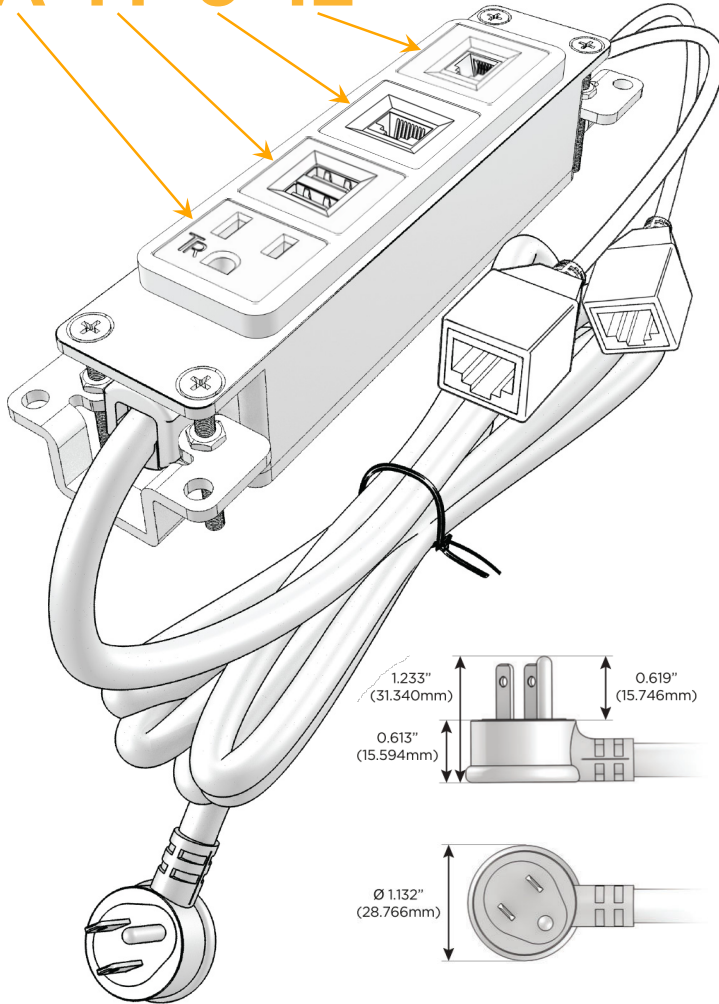

M-POWER-4T

AC POWER & DATA CONNECTIVITY SOLUTION

M-POWER-4TW-AM612-WB

Specs:

Modules/Ports:

- **A** Tamper Resistant AC Receptacle
- **M** Double USB-A (Fast Charging Ports - 18W)
- **6** CAT 6
- **12** RJ 12

A M 6 12