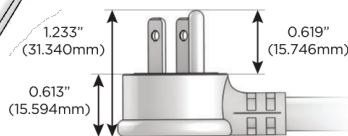

M-POWER-4T

AC POWER & DATA CONNECTIVITY SOLUTION

M-POWER-4TW-AM612-WAB

Specs:

Modules/Ports:

- **A** Tamper Resistant AC Receptacle
- **M** Double USB-A (Fast Charging Ports - 18W)
- **6** CAT 6
- **12** RJ 12

A M 6 12