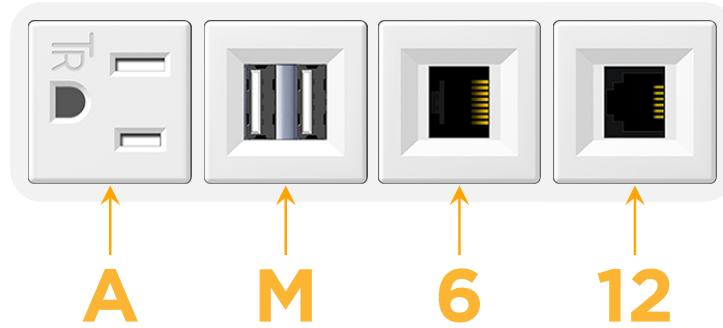

M-POWER-4T

AC POWER & DATA CONNECTIVITY SOLUTION

M-POWER-4TW-AM612-WAB

Distributed by

Mormax Company, Inc.

8 Westchester Plaza

Elmsford, NY 10523

914-699-0101

sales@mormax.com

mormax.com

Metro Light & Power's line of power & data solutions offers sophisticated design elements combined with greater ease of installation. Streamlined and low-profile, enhanced by side-exiting cords, our outlets advance the industry with their cutting edge look and feel. We believe flexibility is key, and we provide a variety of mounting options, including the ability to mount in limited spaces. Our outlets are available in many finishes and configurations, in addition to a custom color and finish capability for our clients.

Bezel Finish: **WHITE (ABS)**

Custom Finishes Available M-POWER-4TW-AM612-WAB

Features:

Module/Port Options:

- **A** Tamper Resistant AC Receptacle
- **E** USB-A & USB-C (20W)
- **M** Double USB-A (Fast Charging Ports - 18W)
- **H** HDMI
- **6** CAT 6
- **12** RJ 12
- **X** Switched AC
- **Y** 3-Way Switch (Low Voltage)
- **V** USB-C (45W High Speed Charging Port)
- **S** USB-C (25W High Speed Charging Port)
- **R** Switched AC (Rocker Switch)
- **D** Dimmer Switch

Plug:

Supplied with Low Profile Flat 45° Angle 120 VAC Plug

Optional Standard Straight 120 VAC Plug

Optional Straight 120 VAC Pass-through Plug

- CLEAN, COMPACT DESIGN
- STREAMLINED
- LOW PROFILE
- SIDE-EXITING CORDS
- PLUG & PLAY
- 6' AC CORD & PLUG (FLAT PLUG STANDARD)
- CUSTOMIZABLE CONFIGURATIONS AND FINISHES
- UL LISTED FOR MOUNTING IN FURNITURE
- 15A