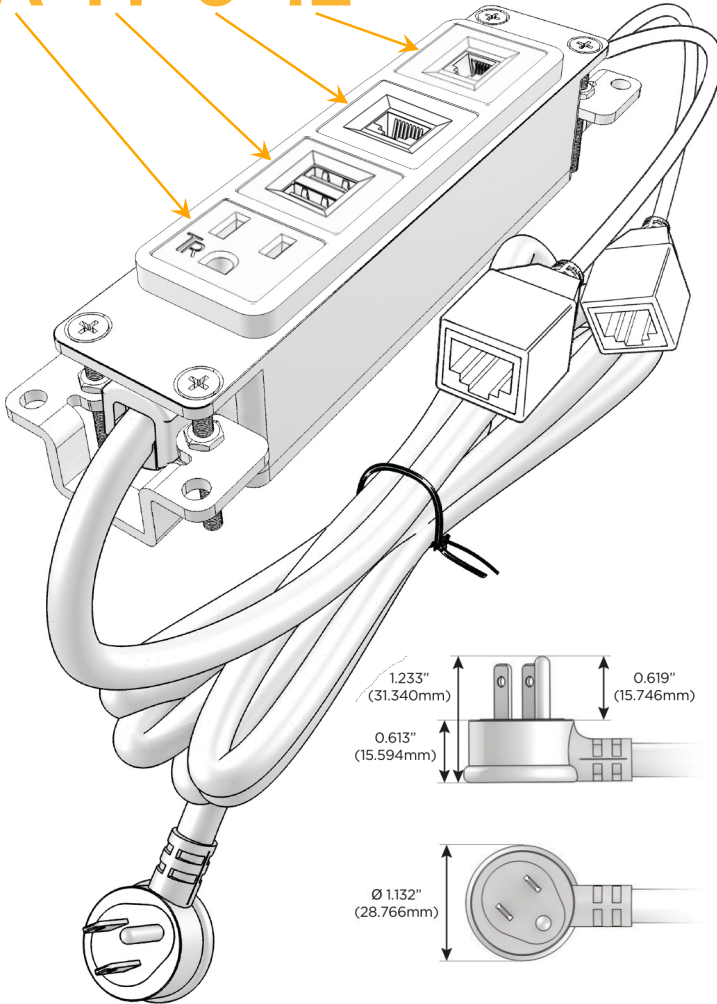

M-POWER-4T

AC POWER & DATA CONNECTIVITY SOLUTION

M-POWER-4TW-AM612-WAB

Specs:

Modules/Ports:

- **A** Tamper Resistant AC Receptacle
- **M** Double USB-A (Fast Charging Ports - 18W)
- **6** CAT 6
- **12** RJ 12

A M 6 12