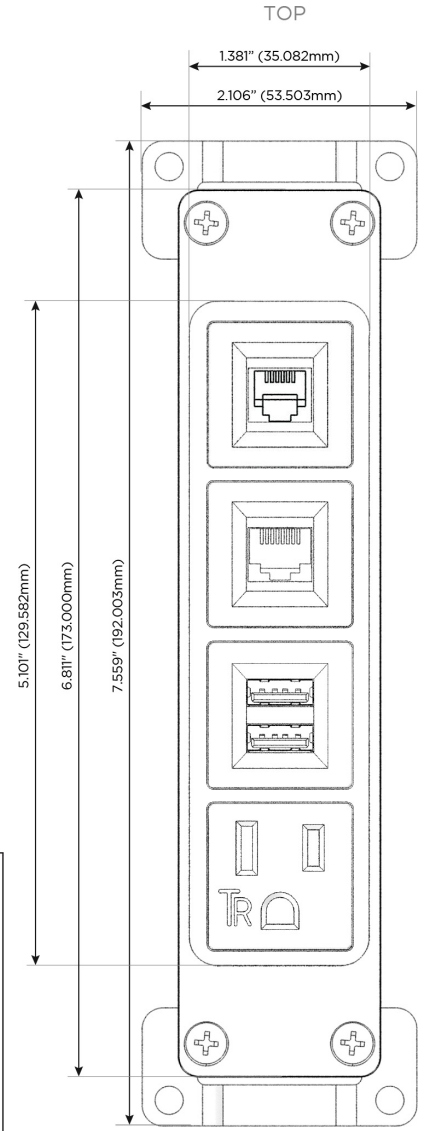

Bezel Finish: **BRUSHED STAINLESS (ABS)**

Custom Finishes Available M-POWER-4TW-AM612-SS4AB

Features:

Module/Port Options:

- A** Tamper Resistant AC Receptacle
- E** USB-A & USB-C (20W)
- M** Double USB-A (Fast Charging Ports - 18W)
- H** HDMI
- 6** CAT 6
- 12** RJ 12
- X** Switched AC
- Y** 3-Way Switch (Low Voltage)
- V** USB-C (45W High Speed Charging Port)
- S** USB-C (25W High Speed Charging Port)
- R** Switched AC (Rocker Switch)
- D** Dimmer Switch

Plug:

Supplied with Low Profile Flat 45° Angle 120 VAC Plug

Optional Standard Straight 120 VAC Plug

Optional Straight 120 VAC Pass-through Plug

- CLEAN, COMPACT DESIGN
- STREAMLINED
- LOW PROFILE
- SIDE-EXITING CORDS
- PLUG & PLAY
- 6' AC CORD & PLUG (FLAT PLUG STANDARD)
- CUSTOMIZABLE CONFIGURATIONS AND FINISHES
- UL LISTED FOR MOUNTING IN FURNITURE
- 15A

M-POWER-4T

AC POWER & DATA CONNECTIVITY SOLUTION

M-POWER-4TW-AM612-SS4AB

Specs:

Modules/Ports:

- A** Tamper Resistant AC Receptacle
- M** Double USB-A (Fast Charging Ports - 18W)
- 6** CAT 6
- 12** RJ 12

A M 6 12