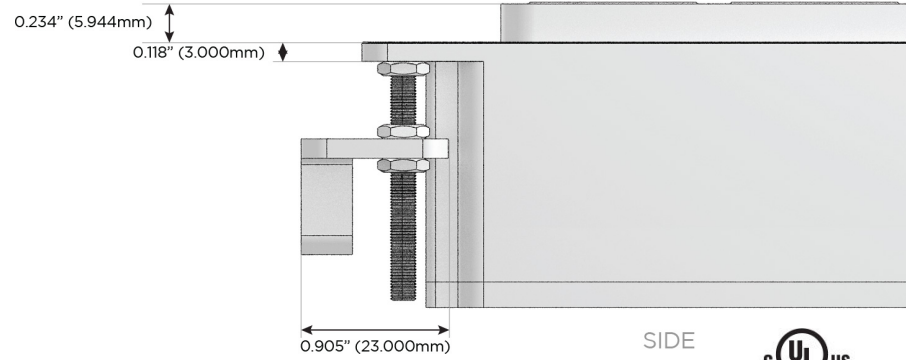

M-POWER-4T

AC POWER & DATA CONNECTIVITY SOLUTION

M-POWER-4TW-AM612-SS4AB

Specs:

Modules/Ports:

- A** Tamper Resistant AC Receptacle
- M** Double USB-A (Fast Charging Ports - 18W)
- 6** CAT 6
- 12** RJ 12

A M 6 12