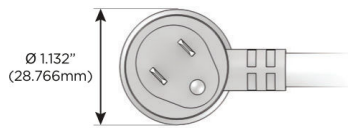

Plug:

Supplied with Low Profile Flat 45° Angle 120 VAC Plug

Optional Standard Straight 120 VAC Plug

Optional Straight 120 VAC Pass-through Plug

- CLEAN, COMPACT DESIGN
- STREAMLINED
- LOW PROFILE
- SIDE-EXITING CORDS
- PLUG & PLAY
- 6' AC CORD & PLUG (FLAT PLUG STANDARD)
- CUSTOMIZABLE CONFIGURATIONS AND FINISHES
- UL LISTED FOR MOUNTING IN FURNITURE
- 15A

M-POWER-4T

AC POWER & DATA CONNECTIVITY SOLUTION

M-POWER-4TW-AM612-SS4AB

Specs:

Modules/Ports:

- A** Tamper Resistant AC Receptacle
- M** Double USB-A (Fast Charging Ports - 18W)
- 6** CAT 6
- 12** RJ 12

A M 6 12