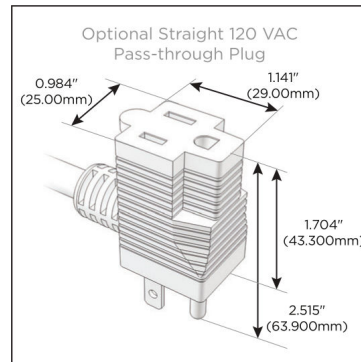

Plug:

Supplied with Low Profile Flat 45° Angle 120 VAC Plug

Optional Standard Straight 120 VAC Plug

Optional Straight 120 VAC Pass-through Plug

- CLEAN, COMPACT DESIGN
- STREAMLINED
- LOW PROFILE
- SIDE-EXITING CORDS
- PLUG & PLAY
- 6' AC CORD & PLUG (FLAT PLUG STANDARD)
- CUSTOMIZABLE CONFIGURATIONS AND FINISHES
- UL LISTED FOR MOUNTING IN FURNITURE
- 15A

M-POWER-4T

AC POWER & DATA CONNECTIVITY SOLUTION

M-POWER-4TW-AM612-SS4AB

Specs:

Modules/Ports:

- A** Tamper Resistant AC Receptacle
- M** Double USB-A (Fast Charging Ports - 18W)
- 6** CAT 6
- 12** RJ 12

A M 6 12