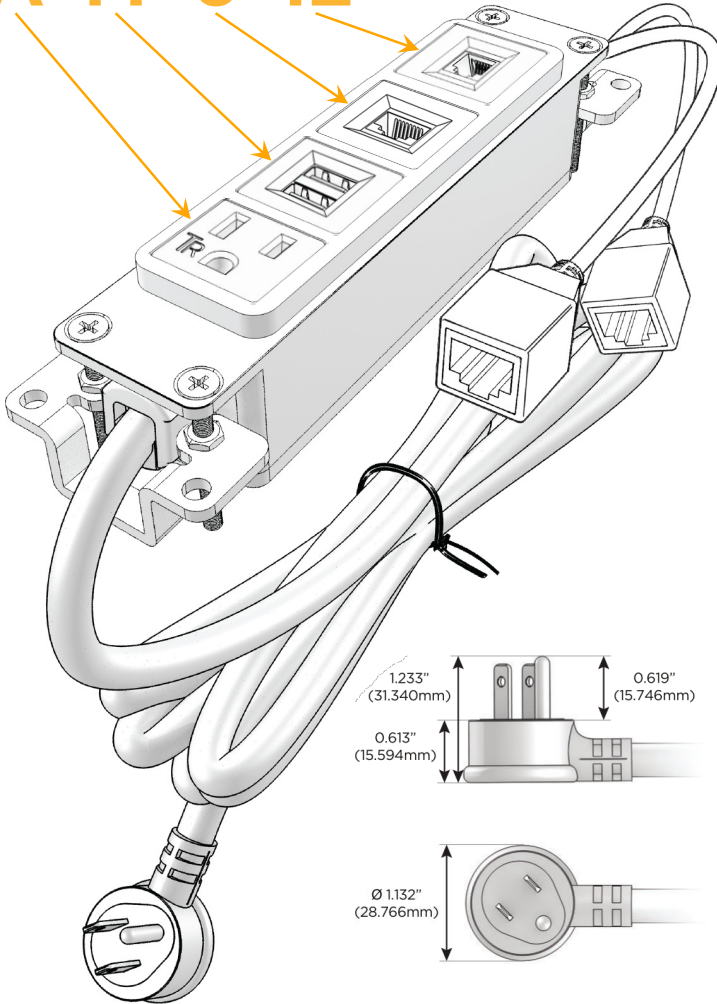

Bezel Finish: **BRUSHED STAINLESS (ABS)**

Custom Finishes Available M-POWER-4TW-AM612-SS4AB

Features:

Module/Port Options:

- A** Tamper Resistant AC Receptacle
- E** USB-A & USB-C (20W)
- M** Double USB-A (Fast Charging Ports - 18W)
- H** HDMI
- 6** CAT 6
- 12** RJ 12
- X** Switched AC
- Y** 3-Way Switch (Low Voltage)
- V** USB-C (45W High Speed Charging Port)
- S** USB-C (25W High Speed Charging Port)
- R** Switched AC (Rocker Switch)
- D** Dimmer Switch

Plug:

Supplied with Low Profile Flat 45° Angle 120 VAC Plug

Optional Standard Straight 120 VAC Plug

Optional Straight 120 VAC Pass-through Plug

- CLEAN, COMPACT DESIGN
- STREAMLINED
- LOW PROFILE
- SIDE-EXITING CORDS
- PLUG & PLAY
- 6' AC CORD & PLUG (FLAT PLUG STANDARD)
- CUSTOMIZABLE CONFIGURATIONS AND FINISHES
- UL LISTED FOR MOUNTING IN FURNITURE
- 15A

M-POWER-4T

AC POWER & DATA CONNECTIVITY SOLUTION

M-POWER-4TW-AM612-SS4AB

Specs:

Modules/Ports:

- A** Tamper Resistant AC Receptacle
- M** Double USB-A (Fast Charging Ports - 18W)
- 6** CAT 6
- 12** RJ 12

A M 6 12