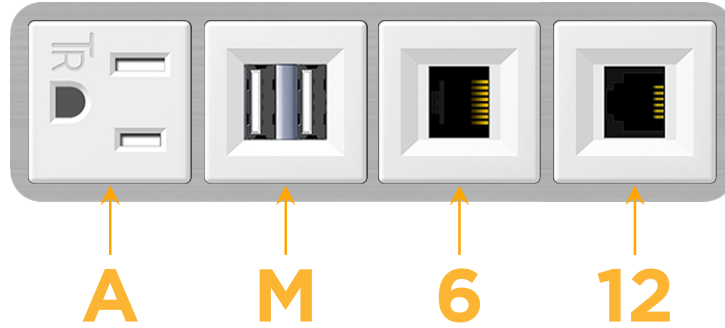

sales@mormax.com

mormax.com

Metro Light & Power's line of power & data solutions offers sophisticated design elements combined with greater ease of installation. Streamlined and low-profile, enhanced by side-exiting cords, our outlets advance the industry with their cutting edge look and feel. We believe flexibility is key, and we provide a variety of mounting options, including the ability to mount in limited spaces. Our outlets are available in many finishes and configurations, in addition to a custom color and finish capability for our clients.

Bezel Finish: **BRUSHED STAINLESS (ABS)**

Custom Finishes Available M-POWER-4TW-AM612-SS4AB

Features:

Module/Port Options:

- A** Tamper Resistant AC Receptacle
- E** USB-A & USB-C (20W)
- M** Double USB-A (Fast Charging Ports - 18W)
- H** HDMI
- 6** CAT 6
- 12** RJ 12
- X** Switched AC
- Y** 3-Way Switch (Low Voltage)
- V** USB-C (45W High Speed Charging Port)
- S** USB-C (25W High Speed Charging Port)
- R** Switched AC (Rocker Switch)
- D** Dimmer Switch

Plug:

Supplied with Low Profile Flat 45° Angle 120 VAC Plug

Optional Standard Straight 120 VAC Plug

Optional Straight 120 VAC Pass-through Plug

- CLEAN, COMPACT DESIGN
- STREAMLINED
- LOW PROFILE
- SIDE-EXITING CORDS
- PLUG & PLAY
- 6' AC CORD & PLUG (FLAT PLUG STANDARD)
- CUSTOMIZABLE CONFIGURATIONS AND FINISHES
- UL LISTED FOR MOUNTING IN FURNITURE
- 15A

M-POWER-4T

AC POWER & DATA CONNECTIVITY SOLUTION

M-POWER-4TW-AM612-SS4AB

Specs:

Modules/Ports:

- A** Tamper Resistant AC Receptacle
- M** Double USB-A (Fast Charging Ports - 18W)
- 6** CAT 6
- 12** RJ 12

A M 6 12