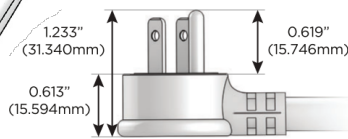

M-POWER-4T

AC POWER & DATA CONNECTIVITY SOLUTION

M-POWER-4TW-AM612-SS4AB

Specs:

Modules/Ports:

- A** Tamper Resistant AC Receptacle
- M** Double USB-A (Fast Charging Ports - 18W)
- 6** CAT 6
- 12** RJ 12

A M 6 12