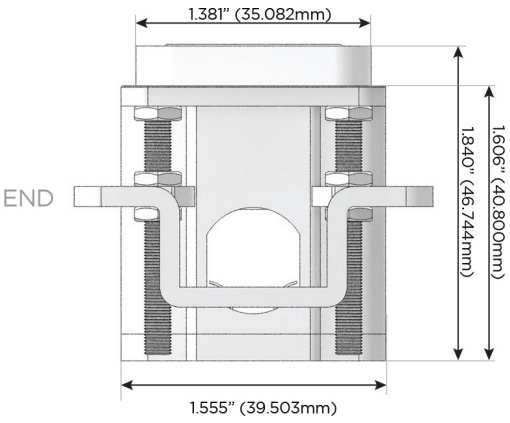

Plug:

Supplied with Low Profile Flat 45° Angle 120 VAC Plug

Optional Standard Straight 120 VAC Plug

Optional Straight 120 VAC Pass-through Plug

- CLEAN, COMPACT DESIGN
- STREAMLINED
- LOW PROFILE
- SIDE-EXITING CORDS
- PLUG & PLAY
- 6' AC CORD & PLUG (FLAT PLUG STANDARD)
- CUSTOMIZABLE CONFIGURATIONS AND FINISHES
- UL LISTED FOR MOUNTING IN FURNITURE
- 15A

M-POWER-4T

AC POWER & DATA CONNECTIVITY SOLUTION

M-POWER-4TW-AM612-SS4AB

Specs:

Modules/Ports:

- A** Tamper Resistant AC Receptacle
- M** Double USB-A (Fast Charging Ports - 18W)
- 6** CAT 6
- 12** RJ 12

A M 6 12