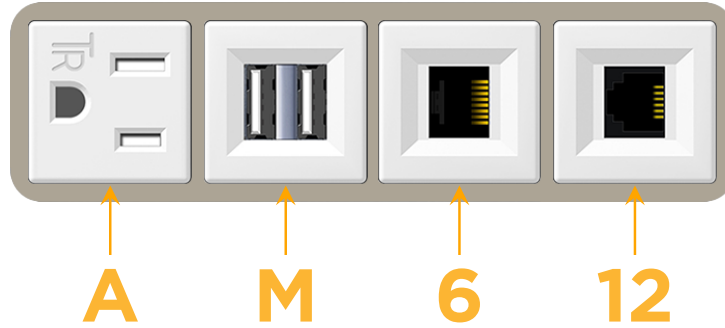

sales@mormax.com

mormax.com

Metro Light & Power's line of power & data solutions offers sophisticated design elements combined with greater ease of installation. Streamlined and low-profile, enhanced by side-exiting cords, our outlets advance the industry with their cutting edge look and feel. We believe flexibility is key, and we provide a variety of mounting options, including the ability to mount in limited spaces. Our outlets are available in many finishes and configurations, in addition to a custom color and finish capability for our clients.

Bezel Finish: **SATIN NICKEL (ABS)**

Custom Finishes Available M-POWER-4TW-AM612-SAB

Features:

Module/Port Options:

- A** Tamper Resistant AC Receptacle
- E** USB-A & USB-C (20W)
- M** Double USB-A (Fast Charging Ports - 18W)
- H** HDMI
- 6** CAT 6
- 12** RJ 12
- X** Switched AC
- Y** 3-Way Switch (Low Voltage)
- V** USB-C (45W High Speed Charging Port)
- S** USB-C (25W High Speed Charging Port)
- R** Switched AC (Rocker Switch)
- D** Dimmer Switch

Plug:

Supplied with Low Profile Flat 45° Angle 120 VAC Plug

Optional Standard Straight 120 VAC Plug

Optional Straight 120 VAC Pass-through Plug

- CLEAN, COMPACT DESIGN
- STREAMLINED
- LOW PROFILE
- SIDE-EXITING CORDS
- PLUG & PLAY
- 6' AC CORD & PLUG (FLAT PLUG STANDARD)
- CUSTOMIZABLE CONFIGURATIONS AND FINISHES
- UL LISTED FOR MOUNTING IN FURNITURE
- 15A

M-POWER-4T

AC POWER & DATA CONNECTIVITY SOLUTION

M-POWER-4TW-AM612-SAB

Specs:

Modules/Ports:

- A** Tamper Resistant AC Receptacle
- M** Double USB-A (Fast Charging Ports - 18W)
- 6** CAT 6
- 12** RJ 12

A M 6 12