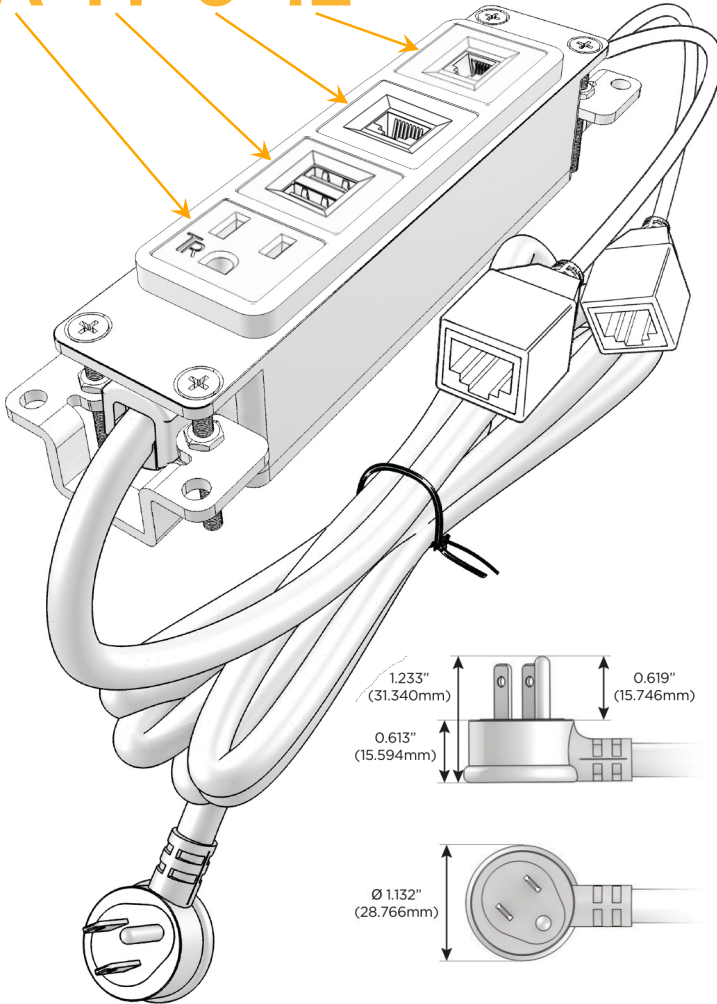

Bezel Finish: **SATIN NICKEL (ABS)**

Custom Finishes Available M-POWER-4TW-AM612-SAB

Features:

Module/Port Options:

- A** Tamper Resistant AC Receptacle
- E** USB-A & USB-C (20W)
- M** Double USB-A (Fast Charging Ports - 18W)
- H** HDMI
- 6** CAT 6
- 12** RJ 12
- X** Switched AC
- Y** 3-Way Switch (Low Voltage)
- V** USB-C (45W High Speed Charging Port)
- S** USB-C (25W High Speed Charging Port)
- R** Switched AC (Rocker Switch)
- D** Dimmer Switch

Plug:

Supplied with Low Profile Flat 45° Angle 120 VAC Plug

Optional Standard Straight 120 VAC Plug

Optional Straight 120 VAC Pass-through Plug

- CLEAN, COMPACT DESIGN
- STREAMLINED
- LOW PROFILE
- SIDE-EXITING CORDS
- PLUG & PLAY
- 6' AC CORD & PLUG (FLAT PLUG STANDARD)
- CUSTOMIZABLE CONFIGURATIONS AND FINISHES
- UL LISTED FOR MOUNTING IN FURNITURE
- 15A

M-POWER-4T

AC POWER & DATA CONNECTIVITY SOLUTION

M-POWER-4TW-AM612-SAB

Specs:

Modules/Ports:

- A** Tamper Resistant AC Receptacle
- M** Double USB-A (Fast Charging Ports - 18W)
- 6** CAT 6
- 12** RJ 12

A M 6 12