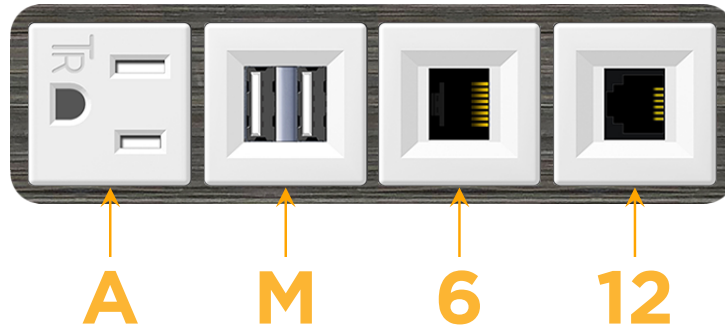

M-POWER-4T

AC POWER & DATA CONNECTIVITY SOLUTION

M-POWER-4TW-AM612-S3AB

Distributed by

Mormax Company, Inc.

8 Westchester Plaza

Elmsford, NY 10523

914-699-0101

sales@mormax.com

mormax.com

Metro Light & Power's line of power & data solutions offers sophisticated design elements combined with greater ease of installation. Streamlined and low-profile, enhanced by side-exiting cords, our outlets advance the industry with their cutting edge look and feel. We believe flexibility is key, and we provide a variety of mounting options, including the ability to mount in limited spaces. Our outlets are available in many finishes and configurations, in addition to a custom color and finish capability for our clients.

Bezel Finish: **GUNMETAL (ABS)**

Custom Finishes Available M-POWER-4TW-AM612-S3AB

Features:

Module/Port Options:

- **A** Tamper Resistant AC Receptacle
- **E** USB-A & USB-C (20W)
- **M** Double USB-A (Fast Charging Ports - 18W)
- **H** HDMI
- **6** CAT 6
- **12** RJ 12
- **X** Switched AC
- **Y** 3-Way Switch (Low Voltage)
- **V** USB-C (45W High Speed Charging Port)
- **S** USB-C (25W High Speed Charging Port)
- **R** Switched AC (Rocker Switch)
- **D** Dimmer Switch

Plug:

Supplied with Low Profile Flat 45° Angle 120 VAC Plug

Optional Standard Straight 120 VAC Plug

Optional Straight 120 VAC Pass-through Plug

- CLEAN, COMPACT DESIGN
- STREAMLINED
- LOW PROFILE
- SIDE-EXITING CORDS
- PLUG & PLAY
- 6' AC CORD & PLUG (FLAT PLUG STANDARD)
- CUSTOMIZABLE CONFIGURATIONS AND FINISHES
- UL LISTED FOR MOUNTING IN FURNITURE
- 15A