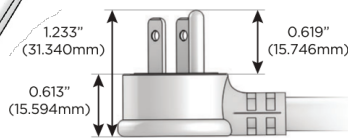

M-POWER-4T

AC POWER & DATA CONNECTIVITY SOLUTION

M-POWER-4TW-AM612-S3AB

Specs:

Modules/Ports:

- **A** Tamper Resistant AC Receptacle
- **M** Double USB-A (Fast Charging Ports - 18W)
- **6** CAT 6
- **12** RJ 12

A M 6 12