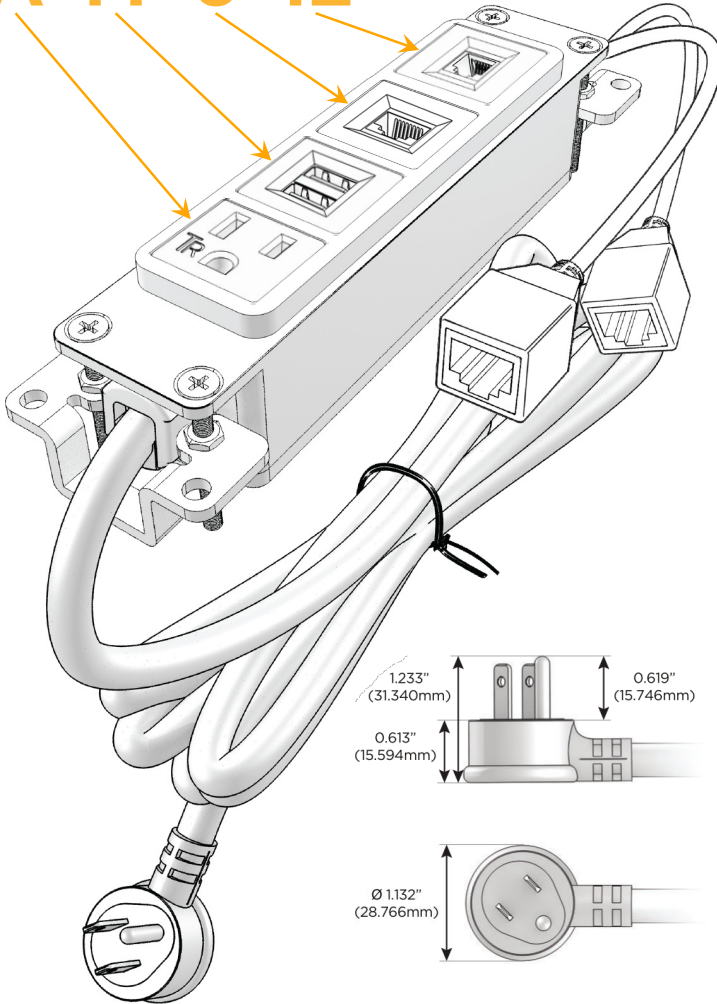

M-POWER-4T

AC POWER & DATA CONNECTIVITY SOLUTION

M-POWER-4TW-AM612-S3AB

Specs:

Modules/Ports:

- **A** Tamper Resistant AC Receptacle
- **M** Double USB-A (Fast Charging Ports - 18W)
- **6** CAT 6
- **12** RJ 12

A M 6 12