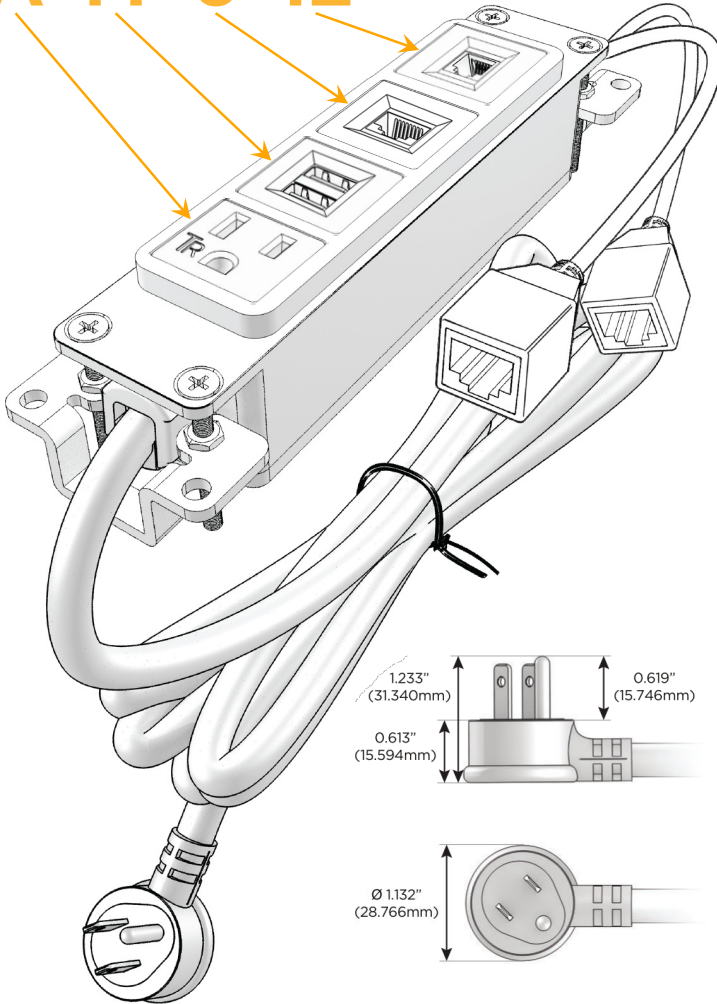

Bezel Finish: **CHROME (ABS)**

Custom Finishes Available M-POWER-4TW-AM612-CRAB

Features:

Module/Port Options:

- A** Tamper Resistant AC Receptacle
- E** USB-A & USB-C (20W)
- M** Double USB-A (Fast Charging Ports - 18W)
- H** HDMI
- 6** CAT 6
- 12** RJ 12
- X** Switched AC
- Y** 3-Way Switch (Low Voltage)
- V** USB-C (45W High Speed Charging Port)
- S** USB-C (25W High Speed Charging Port)
- R** Switched AC (Rocker Switch)
- D** Dimmer Switch

Plug:

Supplied with Low Profile Flat 45° Angle 120 VAC Plug

Optional Standard Straight 120 VAC Plug

Optional Straight 120 VAC Pass-through Plug

- CLEAN, COMPACT DESIGN
- STREAMLINED
- LOW PROFILE
- SIDE-EXITING CORDS
- PLUG & PLAY
- 6' AC CORD & PLUG (FLAT PLUG STANDARD)
- CUSTOMIZABLE CONFIGURATIONS AND FINISHES
- UL LISTED FOR MOUNTING IN FURNITURE
- 15A

M-POWER-4T

AC POWER & DATA CONNECTIVITY SOLUTION

M-POWER-4TW-AM612-CRAB

Specs:

Modules/Ports:

- A** Tamper Resistant AC Receptacle
- M** Double USB-A (Fast Charging Ports - 18W)
- 6** CAT 6
- 12** RJ 12

A M 6 12