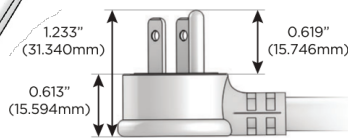

M-POWER-4T

AC POWER & DATA CONNECTIVITY SOLUTION

M-POWER-4TW-AM612-CRAB

Specs:

Modules/Ports:

- A** Tamper Resistant AC Receptacle
- M** Double USB-A (Fast Charging Ports - 18W)
- 6** CAT 6
- 12** RJ 12

A M 6 12