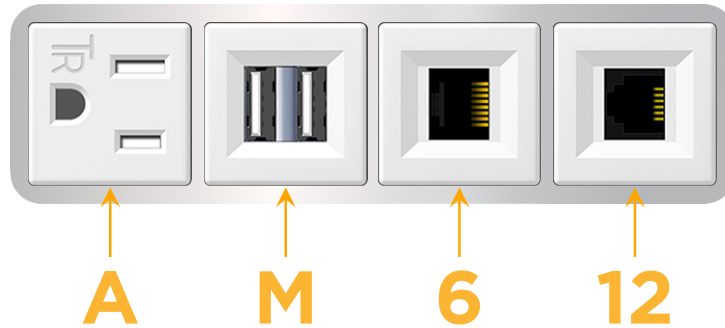

Bezel Finish: **CHROME (ABS)**

Custom Finishes Available M-POWER-4TW-AM612-CRAB

Features:

Module/Port Options:

- A** Tamper Resistant AC Receptacle
- E** USB-A & USB-C (20W)
- M** Double USB-A (Fast Charging Ports - 18W)
- H** HDMI
- 6** CAT 6
- 12** RJ 12
- X** Switched AC
- Y** 3-Way Switch (Low Voltage)
- V** USB-C (45W High Speed Charging Port)
- S** USB-C (25W High Speed Charging Port)
- R** Switched AC (Rocker Switch)
- D** Dimmer Switch

Plug:

Supplied with Low Profile Flat 45° Angle 120 VAC Plug

Optional Standard Straight 120 VAC Plug

Optional Straight 120 VAC Pass-through Plug

- CLEAN, COMPACT DESIGN
- STREAMLINED
- LOW PROFILE
- SIDE-EXITING CORDS
- PLUG & PLAY
- 6' AC CORD & PLUG (FLAT PLUG STANDARD)
- CUSTOMIZABLE CONFIGURATIONS AND FINISHES
- UL LISTED FOR MOUNTING IN FURNITURE
- 15A

M-POWER-4T

AC POWER & DATA CONNECTIVITY SOLUTION

M-POWER-4TW-AM612-CRAB

Specs:

Modules/Ports:

- A** Tamper Resistant AC Receptacle
- M** Double USB-A (Fast Charging Ports - 18W)
- 6** CAT 6
- 12** RJ 12

A M 6 12