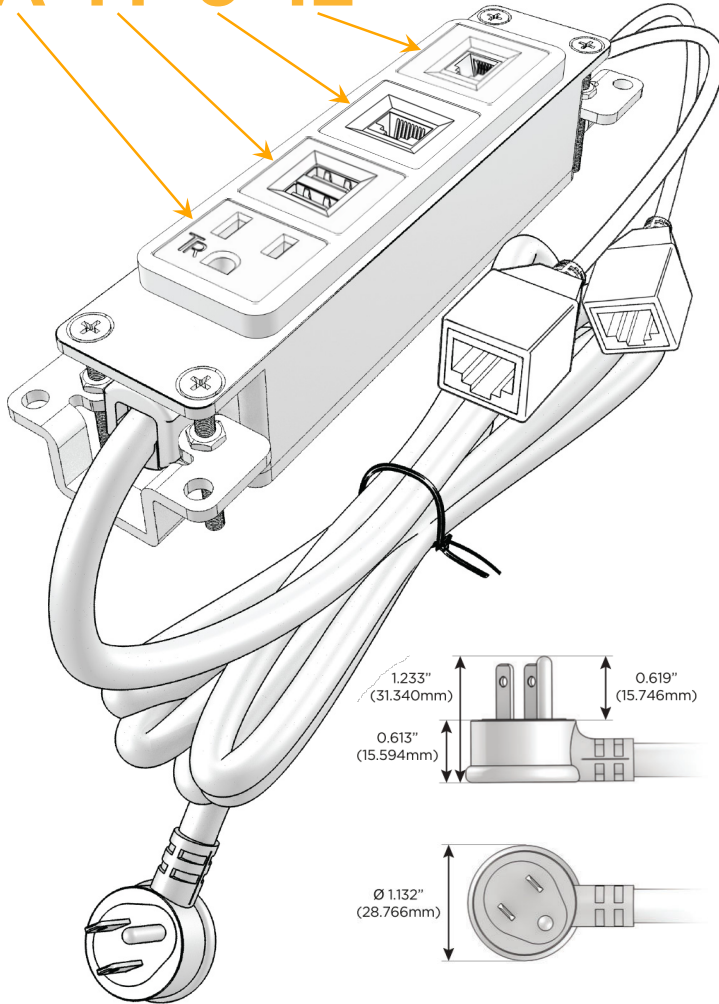

Bezel Finish: **CHAMPAGNE (ABS)**

Custom Finishes Available M-POWER-4TW-AM612-CHAB

Features:

Module/Port Options:

- A** Tamper Resistant AC Receptacle
- E** USB-A & USB-C (20W)
- M** Double USB-A (Fast Charging Ports - 18W)
- H** HDMI
- 6** CAT 6
- 12** RJ 12
- X** Switched AC
- Y** 3-Way Switch (Low Voltage)
- V** USB-C (45W High Speed Charging Port)
- S** USB-C (25W High Speed Charging Port)
- R** Switched AC (Rocker Switch)
- D** Dimmer Switch

Plug:

Supplied with Low Profile Flat 45° Angle 120 VAC Plug

Optional Standard Straight 120 VAC Plug

Optional Straight 120 VAC Pass-through Plug

- CLEAN, COMPACT DESIGN
- STREAMLINED
- LOW PROFILE
- SIDE-EXITING CORDS
- PLUG & PLAY
- 6' AC CORD & PLUG (FLAT PLUG STANDARD)
- CUSTOMIZABLE CONFIGURATIONS AND FINISHES
- UL LISTED FOR MOUNTING IN FURNITURE
- 15A

M-POWER-4T

AC POWER & DATA CONNECTIVITY SOLUTION

M-POWER-4TW-AM612-CHAB

Specs:

Modules/Ports:

- A** Tamper Resistant AC Receptacle
- M** Double USB-A (Fast Charging Ports - 18W)
- 6** CAT 6
- 12** RJ 12

A M 6 12