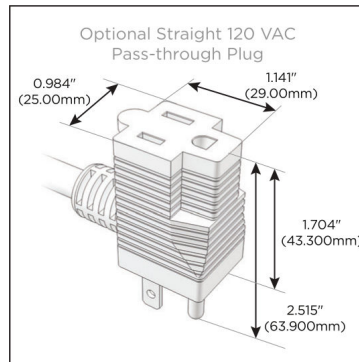

Plug:

Supplied with Low Profile Flat 45° Angle 120 VAC Plug

Optional Standard Straight 120 VAC Plug

Optional Straight 120 VAC Pass-through Plug

- CLEAN, COMPACT DESIGN
- STREAMLINED
- LOW PROFILE
- SIDE-EXITING CORDS
- PLUG & PLAY
- 6' AC CORD & PLUG (FLAT PLUG STANDARD)
- CUSTOMIZABLE CONFIGURATIONS AND FINISHES
- UL LISTED FOR MOUNTING IN FURNITURE
- 15A

M-POWER-4T

AC POWER & DATA CONNECTIVITY SOLUTION

M-POWER-4TW-AM612-CHAB

Specs:

Modules/Ports:

- A** Tamper Resistant AC Receptacle
- M** Double USB-A (Fast Charging Ports - 18W)
- 6** CAT 6
- 12** RJ 12

A M 6 12