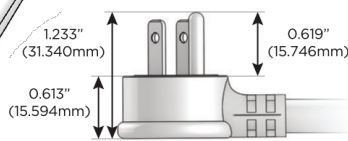

M-POWER-4T

AC POWER & DATA CONNECTIVITY SOLUTION

M-POWER-4TW-AM612-CHAB

Specs:

Modules/Ports:

- A** Tamper Resistant AC Receptacle
- M** Double USB-A (Fast Charging Ports - 18W)
- 6** CAT 6
- 12** RJ 12

A M 6 12