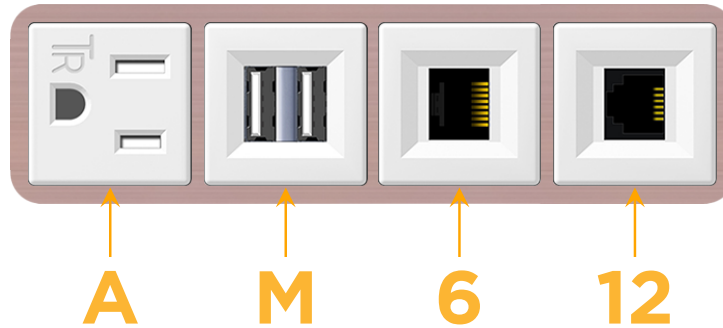

Bezel Finish: **CHAMPAGNE (ABS)**

Custom Finishes Available M-POWER-4TW-AM612-CHAB

Features:

Module/Port Options:

- A** Tamper Resistant AC Receptacle
- E** USB-A & USB-C (20W)
- M** Double USB-A (Fast Charging Ports - 18W)
- H** HDMI
- 6** CAT 6
- 12** RJ 12
- X** Switched AC
- Y** 3-Way Switch (Low Voltage)
- V** USB-C (45W High Speed Charging Port)
- S** USB-C (25W High Speed Charging Port)
- R** Switched AC (Rocker Switch)
- D** Dimmer Switch

Plug:

Supplied with Low Profile Flat 45° Angle 120 VAC Plug

Optional Standard Straight 120 VAC Plug

Optional Straight 120 VAC Pass-through Plug

- CLEAN, COMPACT DESIGN
- STREAMLINED
- LOW PROFILE
- SIDE-EXITING CORDS
- PLUG & PLAY
- 6' AC CORD & PLUG (FLAT PLUG STANDARD)
- CUSTOMIZABLE CONFIGURATIONS AND FINISHES
- UL LISTED FOR MOUNTING IN FURNITURE
- 15A

M-POWER-4T

AC POWER & DATA CONNECTIVITY SOLUTION

M-POWER-4TW-AM612-CHAB

Specs:

Modules/Ports:

- A** Tamper Resistant AC Receptacle
- M** Double USB-A (Fast Charging Ports - 18W)
- 6** CAT 6
- 12** RJ 12

A M 6 12