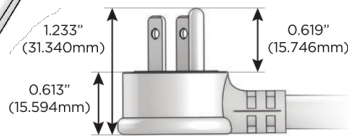

Plug:

Supplied with Low Profile Flat 45° Angle 120 VAC Plug

Optional Standard Straight 120 VAC Plug

Optional Straight 120 VAC Pass-through Plug

- CLEAN, COMPACT DESIGN
- STREAMLINED
- LOW PROFILE
- SIDE-EXITING CORDS
- PLUG & PLAY
- 6' AC CORD & PLUG (FLAT PLUG STANDARD)
- CUSTOMIZABLE CONFIGURATIONS AND FINISHES
- UL LISTED FOR MOUNTING IN FURNITURE
- 15A

M-POWER-4T

AC POWER & DATA CONNECTIVITY SOLUTION

M-POWER-4TW-AM612-BZAB

Specs:

Modules/Ports:

- A** Tamper Resistant AC Receptacle
- M** Double USB-A (Fast Charging Ports - 18W)
- 6** CAT 6
- 12** RJ 12

A M 6 12