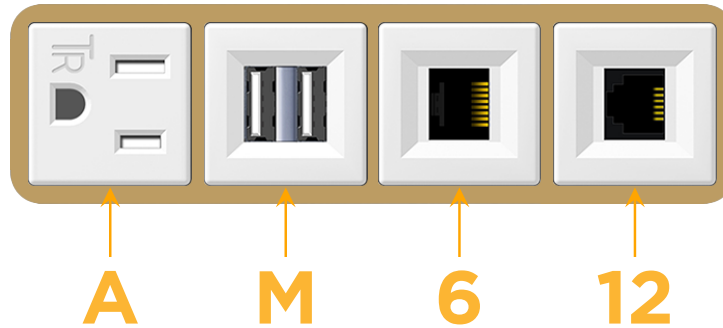

sales@mormax.com

mormax.com

Metro Light & Power's line of power & data solutions offers sophisticated design elements combined with greater ease of installation. Streamlined and low-profile, enhanced by side-exiting cords, our outlets advance the industry with their cutting edge look and feel. We believe flexibility is key, and we provide a variety of mounting options, including the ability to mount in limited spaces. Our outlets are available in many finishes and configurations, in addition to a custom color and finish capability for our clients.

Bezel Finish: **STANDARD BRONZE (ABS)**

Custom Finishes Available M-POWER-4TW-AM612-BZAB

Features:

Module/Port Options:

- A** Tamper Resistant AC Receptacle
- E** USB-A & USB-C (20W)
- M** Double USB-A (Fast Charging Ports - 18W)
- H** HDMI
- 6** CAT 6
- 12** RJ 12
- X** Switched AC
- Y** 3-Way Switch (Low Voltage)
- V** USB-C (45W High Speed Charging Port)
- S** USB-C (25W High Speed Charging Port)
- R** Switched AC (Rocker Switch)
- D** Dimmer Switch

Plug:

Supplied with Low Profile Flat 45° Angle 120 VAC Plug

Optional Standard Straight 120 VAC Plug

Optional Straight 120 VAC Pass-through Plug

- CLEAN, COMPACT DESIGN
- STREAMLINED
- LOW PROFILE
- SIDE-EXITING CORDS
- PLUG & PLAY
- 6' AC CORD & PLUG (FLAT PLUG STANDARD)
- CUSTOMIZABLE CONFIGURATIONS AND FINISHES
- UL LISTED FOR MOUNTING IN FURNITURE
- 15A

M-POWER-4T

AC POWER & DATA CONNECTIVITY SOLUTION

M-POWER-4TW-AM612-BZAB

Specs:

Modules/Ports:

- A** Tamper Resistant AC Receptacle
- M** Double USB-A (Fast Charging Ports - 18W)
- 6** CAT 6
- 12** RJ 12

A M 6 12