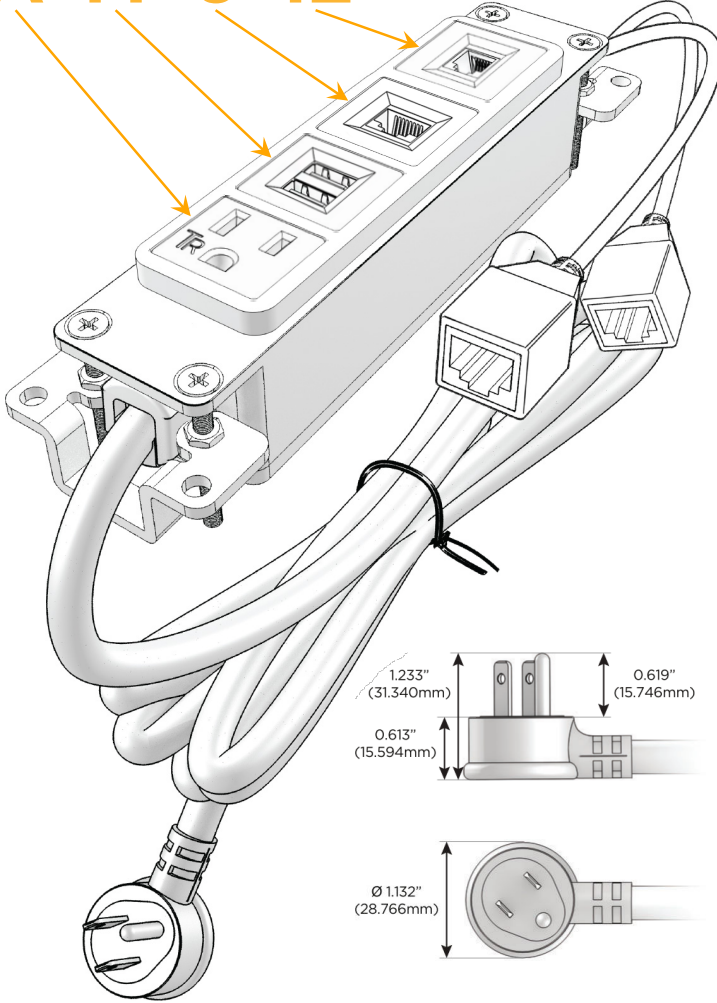

Bezel Finish: **STANDARD BRONZE (ABS)**

Custom Finishes Available M-POWER-4TW-AM612-BZAB

Features:

Module/Port Options:

- A** Tamper Resistant AC Receptacle
- E** USB-A & USB-C (20W)
- M** Double USB-A (Fast Charging Ports - 18W)
- H** HDMI
- 6** CAT 6
- 12** RJ 12
- X** Switched AC
- Y** 3-Way Switch (Low Voltage)
- V** USB-C (45W High Speed Charging Port)
- S** USB-C (25W High Speed Charging Port)
- R** Switched AC (Rocker Switch)
- D** Dimmer Switch

Plug:

Supplied with Low Profile Flat 45° Angle 120 VAC Plug

Optional Standard Straight 120 VAC Plug

Optional Straight 120 VAC Pass-through Plug

- CLEAN, COMPACT DESIGN
- STREAMLINED
- LOW PROFILE
- SIDE-EXITING CORDS
- PLUG & PLAY
- 6' AC CORD & PLUG (FLAT PLUG STANDARD)
- CUSTOMIZABLE CONFIGURATIONS AND FINISHES
- UL LISTED FOR MOUNTING IN FURNITURE
- 15A

M-POWER-4T

AC POWER & DATA CONNECTIVITY SOLUTION

M-POWER-4TW-AM612-BZAB

Specs:

Modules/Ports:

- A** Tamper Resistant AC Receptacle
- M** Double USB-A (Fast Charging Ports - 18W)
- 6** CAT 6
- 12** RJ 12

A M 6 12