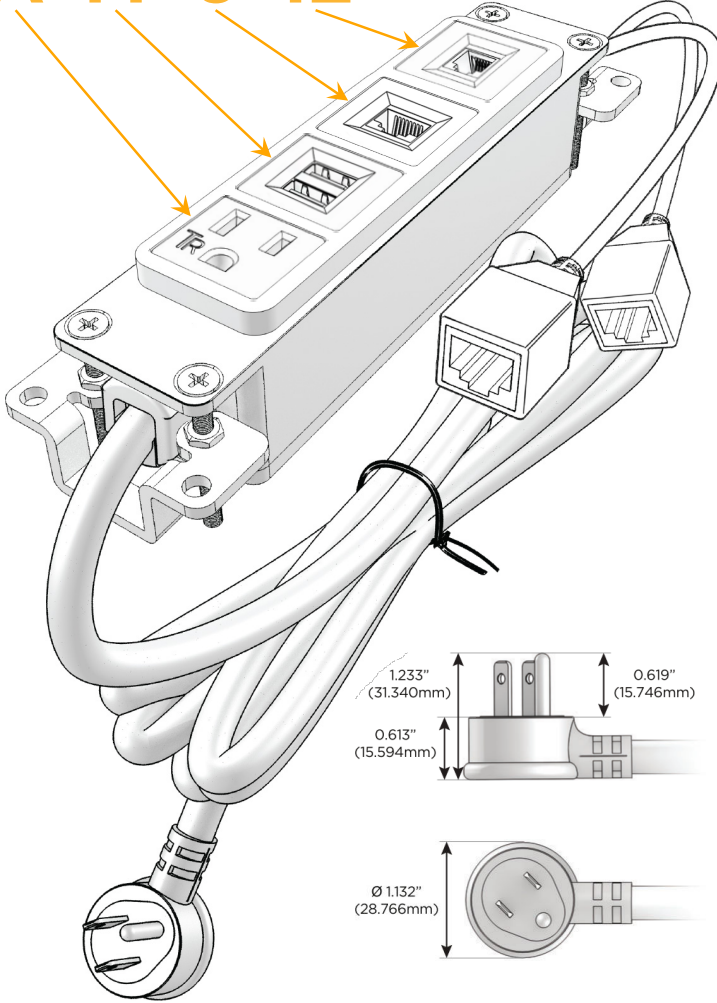

Bezel Finish: **ANTIQUED ARCHITECTURAL BRONZE (ABS)**

Custom Finishes Available M-POWER-4TW-AM612-BZ5AAB

Features:

Module/Port Options:

- A** Tamper Resistant AC Receptacle
- E** USB-A & USB-C (20W)
- M** Double USB-A (Fast Charging Ports - 18W)
- H** HDMI
- 6** CAT 6
- 12** RJ 12
- X** Switched AC
- Y** 3-Way Switch (Low Voltage)
- V** USB-C (45W High Speed Charging Port)
- S** USB-C (25W High Speed Charging Port)
- R** Switched AC (Rocker Switch)
- D** Dimmer Switch

Plug:

Supplied with Low Profile Flat 45° Angle 120 VAC Plug

Optional Standard Straight 120 VAC Plug

Optional Straight 120 VAC Pass-through Plug

- CLEAN, COMPACT DESIGN
- STREAMLINED
- LOW PROFILE
- SIDE-EXITING CORDS
- PLUG & PLAY
- 6' AC CORD & PLUG (FLAT PLUG STANDARD)
- CUSTOMIZABLE CONFIGURATIONS AND FINISHES
- UL LISTED FOR MOUNTING IN FURNITURE
- 15A

M-POWER-4T

AC POWER & DATA CONNECTIVITY SOLUTION

M-POWER-4TW-AM612-BZ5AAB

Specs:

Modules/Ports:

- A** Tamper Resistant AC Receptacle
- M** Double USB-A (Fast Charging Ports - 18W)
- 6** CAT 6
- 12** RJ 12

A M 6 12