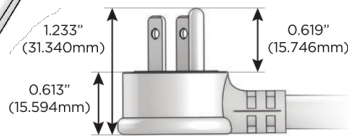

Plug:

Supplied with Low Profile Flat 45° Angle 120 VAC Plug

Optional Standard Straight 120 VAC Plug

Optional Straight 120 VAC Pass-through Plug

- CLEAN, COMPACT DESIGN
- STREAMLINED
- LOW PROFILE
- SIDE-EXITING CORDS
- PLUG & PLAY
- 6' AC CORD & PLUG (FLAT PLUG STANDARD)
- CUSTOMIZABLE CONFIGURATIONS AND FINISHES
- UL LISTED FOR MOUNTING IN FURNITURE
- 15A

M-POWER-4T

AC POWER & DATA CONNECTIVITY SOLUTION

M-POWER-4TW-AM612-BZ5AAB

Specs:

Modules/Ports:

- A** Tamper Resistant AC Receptacle
- M** Double USB-A (Fast Charging Ports - 18W)
- 6** CAT 6
- 12** RJ 12

A M 6 12