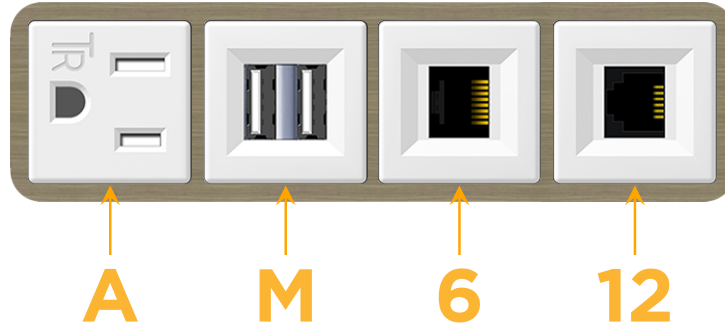

Bezel Finish: **ANTIQUED ARCHITECTURAL BRONZE (ABS)**

Custom Finishes Available M-POWER-4TW-AM612-BZ5AAB

Features:

Module/Port Options:

- A** Tamper Resistant AC Receptacle
- E** USB-A & USB-C (20W)
- M** Double USB-A (Fast Charging Ports - 18W)
- H** HDMI
- 6** CAT 6
- 12** RJ 12
- X** Switched AC
- Y** 3-Way Switch (Low Voltage)
- V** USB-C (45W High Speed Charging Port)
- S** USB-C (25W High Speed Charging Port)
- R** Switched AC (Rocker Switch)
- D** Dimmer Switch

Plug:

Supplied with Low Profile Flat 45° Angle 120 VAC Plug

Optional Standard Straight 120 VAC Plug

Optional Straight 120 VAC Pass-through Plug

- CLEAN, COMPACT DESIGN
- STREAMLINED
- LOW PROFILE
- SIDE-EXITING CORDS
- PLUG & PLAY
- 6' AC CORD & PLUG (FLAT PLUG STANDARD)
- CUSTOMIZABLE CONFIGURATIONS AND FINISHES
- UL LISTED FOR MOUNTING IN FURNITURE
- 15A

M-POWER-4T

AC POWER & DATA CONNECTIVITY SOLUTION

M-POWER-4TW-AM612-BZ5AAB

Specs:

Modules/Ports:

- A** Tamper Resistant AC Receptacle
- M** Double USB-A (Fast Charging Ports - 18W)
- 6** CAT 6
- 12** RJ 12

A M 6 12