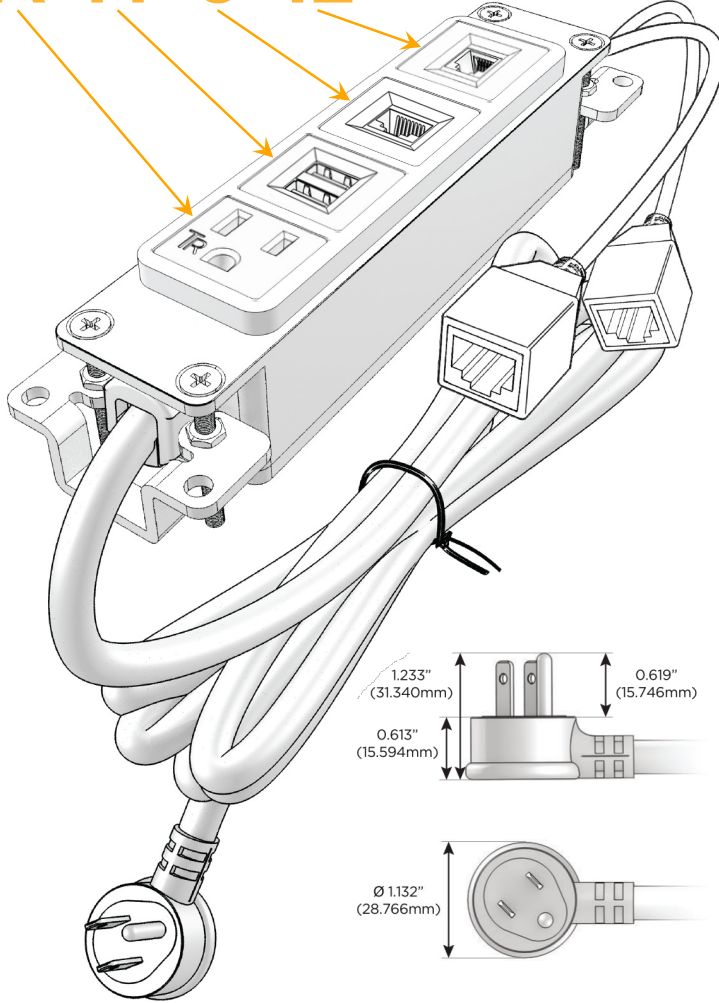

Bezel Finish: **BRASS (ABS)**

Custom Finishes Available M-POWER-4TW-AM612-BRAB

Features:

Module/Port Options:

- A** Tamper Resistant AC Receptacle
- E** USB-A & USB-C (20W)
- M** Double USB-A (Fast Charging Ports - 18W)
- H** HDMI
- 6** CAT 6
- 12** RJ 12
- X** Switched AC
- Y** 3-Way Switch (Low Voltage)
- V** USB-C (45W High Speed Charging Port)
- S** USB-C (25W High Speed Charging Port)
- R** Switched AC (Rocker Switch)
- D** Dimmer Switch

Plug:

Supplied with Low Profile Flat 45° Angle 120 VAC Plug

Optional Standard Straight 120 VAC Plug

Optional Straight 120 VAC Pass-through Plug

- CLEAN, COMPACT DESIGN
- STREAMLINED
- LOW PROFILE
- SIDE-EXITING CORDS
- PLUG & PLAY
- 6' AC CORD & PLUG (FLAT PLUG STANDARD)
- CUSTOMIZABLE CONFIGURATIONS AND FINISHES
- UL LISTED FOR MOUNTING IN FURNITURE
- 15A

M-POWER-4T

AC POWER & DATA CONNECTIVITY SOLUTION

M-POWER-4TW-AM612-BRAB

Specs:

Modules/Ports:

- A** Tamper Resistant AC Receptacle
- M** Double USB-A (Fast Charging Ports - 18W)
- 6** CAT 6
- 12** RJ 12

A M 6 12