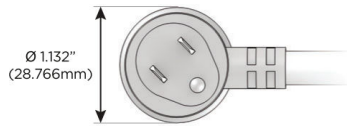

Plug:

Supplied with Low Profile Flat 45° Angle 120 VAC Plug

Optional Standard Straight 120 VAC Plug

Optional Straight 120 VAC Pass-through Plug

- CLEAN, COMPACT DESIGN
- STREAMLINED
- LOW PROFILE
- SIDE-EXITING CORDS
- PLUG & PLAY
- 6' AC CORD & PLUG (FLAT PLUG STANDARD)
- CUSTOMIZABLE CONFIGURATIONS AND FINISHES
- UL LISTED FOR MOUNTING IN FURNITURE
- 15A

M-POWER-4T

AC POWER & DATA CONNECTIVITY SOLUTION

M-POWER-4TW-AM612-BRAB

Specs:

Modules/Ports:

- A** Tamper Resistant AC Receptacle
- M** Double USB-A (Fast Charging Ports - 18W)
- 6** CAT 6
- 12** RJ 12

A M 6 12