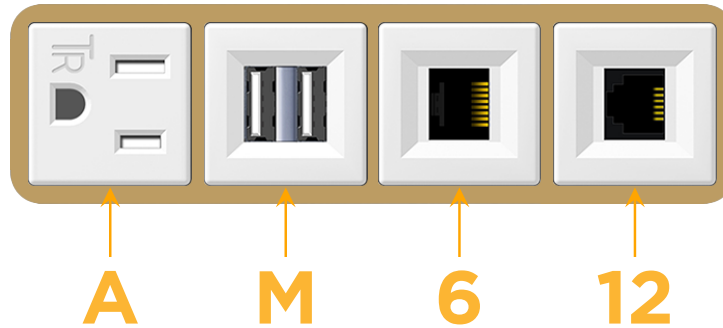

sales@mormax.com

mormax.com

Metro Light & Power's line of power & data solutions offers sophisticated design elements combined with greater ease of installation. Streamlined and low-profile, enhanced by side-exiting cords, our outlets advance the industry with their cutting edge look and feel. We believe flexibility is key, and we provide a variety of mounting options, including the ability to mount in limited spaces. Our outlets are available in many finishes and configurations, in addition to a custom color and finish capability for our clients.

Bezel Finish: **BRASS (ABS)**

Custom Finishes Available M-POWER-4TW-AM612-BRAB

Features:

Module/Port Options:

- A** Tamper Resistant AC Receptacle
- E** USB-A & USB-C (20W)
- M** Double USB-A (Fast Charging Ports - 18W)
- H** HDMI
- 6** CAT 6
- 12** RJ 12
- X** Switched AC
- Y** 3-Way Switch (Low Voltage)
- V** USB-C (45W High Speed Charging Port)
- S** USB-C (25W High Speed Charging Port)
- R** Switched AC (Rocker Switch)
- D** Dimmer Switch

Plug:

Supplied with Low Profile Flat 45° Angle 120 VAC Plug

Optional Standard Straight 120 VAC Plug

Optional Straight 120 VAC Pass-through Plug

- CLEAN, COMPACT DESIGN
- STREAMLINED
- LOW PROFILE
- SIDE-EXITING CORDS
- PLUG & PLAY
- 6' AC CORD & PLUG (FLAT PLUG STANDARD)
- CUSTOMIZABLE CONFIGURATIONS AND FINISHES
- UL LISTED FOR MOUNTING IN FURNITURE
- 15A

M-POWER-4T

AC POWER & DATA CONNECTIVITY SOLUTION

M-POWER-4TW-AM612-BRAB

Specs:

Modules/Ports:

- A** Tamper Resistant AC Receptacle
- M** Double USB-A (Fast Charging Ports - 18W)
- 6** CAT 6
- 12** RJ 12

A M 6 12