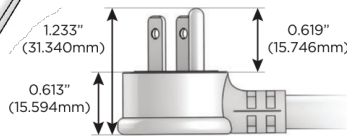

Plug:

Supplied with Low Profile Flat 45° Angle 120 VAC Plug

Optional Standard Straight 120 VAC Plug

Optional Straight 120 VAC Pass-through Plug

- CLEAN, COMPACT DESIGN
- STREAMLINED
- LOW PROFILE
- SIDE-EXITING CORDS
- PLUG & PLAY
- 6' AC CORD & PLUG (FLAT PLUG STANDARD)
- CUSTOMIZABLE CONFIGURATIONS AND FINISHES
- UL LISTED FOR MOUNTING IN FURNITURE
- 15A

M-POWER-4T

AC POWER & DATA CONNECTIVITY SOLUTION

M-POWER-4TW-AM612-BRAB

Specs:

Modules/Ports:

- A** Tamper Resistant AC Receptacle
- M** Double USB-A (Fast Charging Ports - 18W)
- 6** CAT 6
- 12** RJ 12

A M 6 12